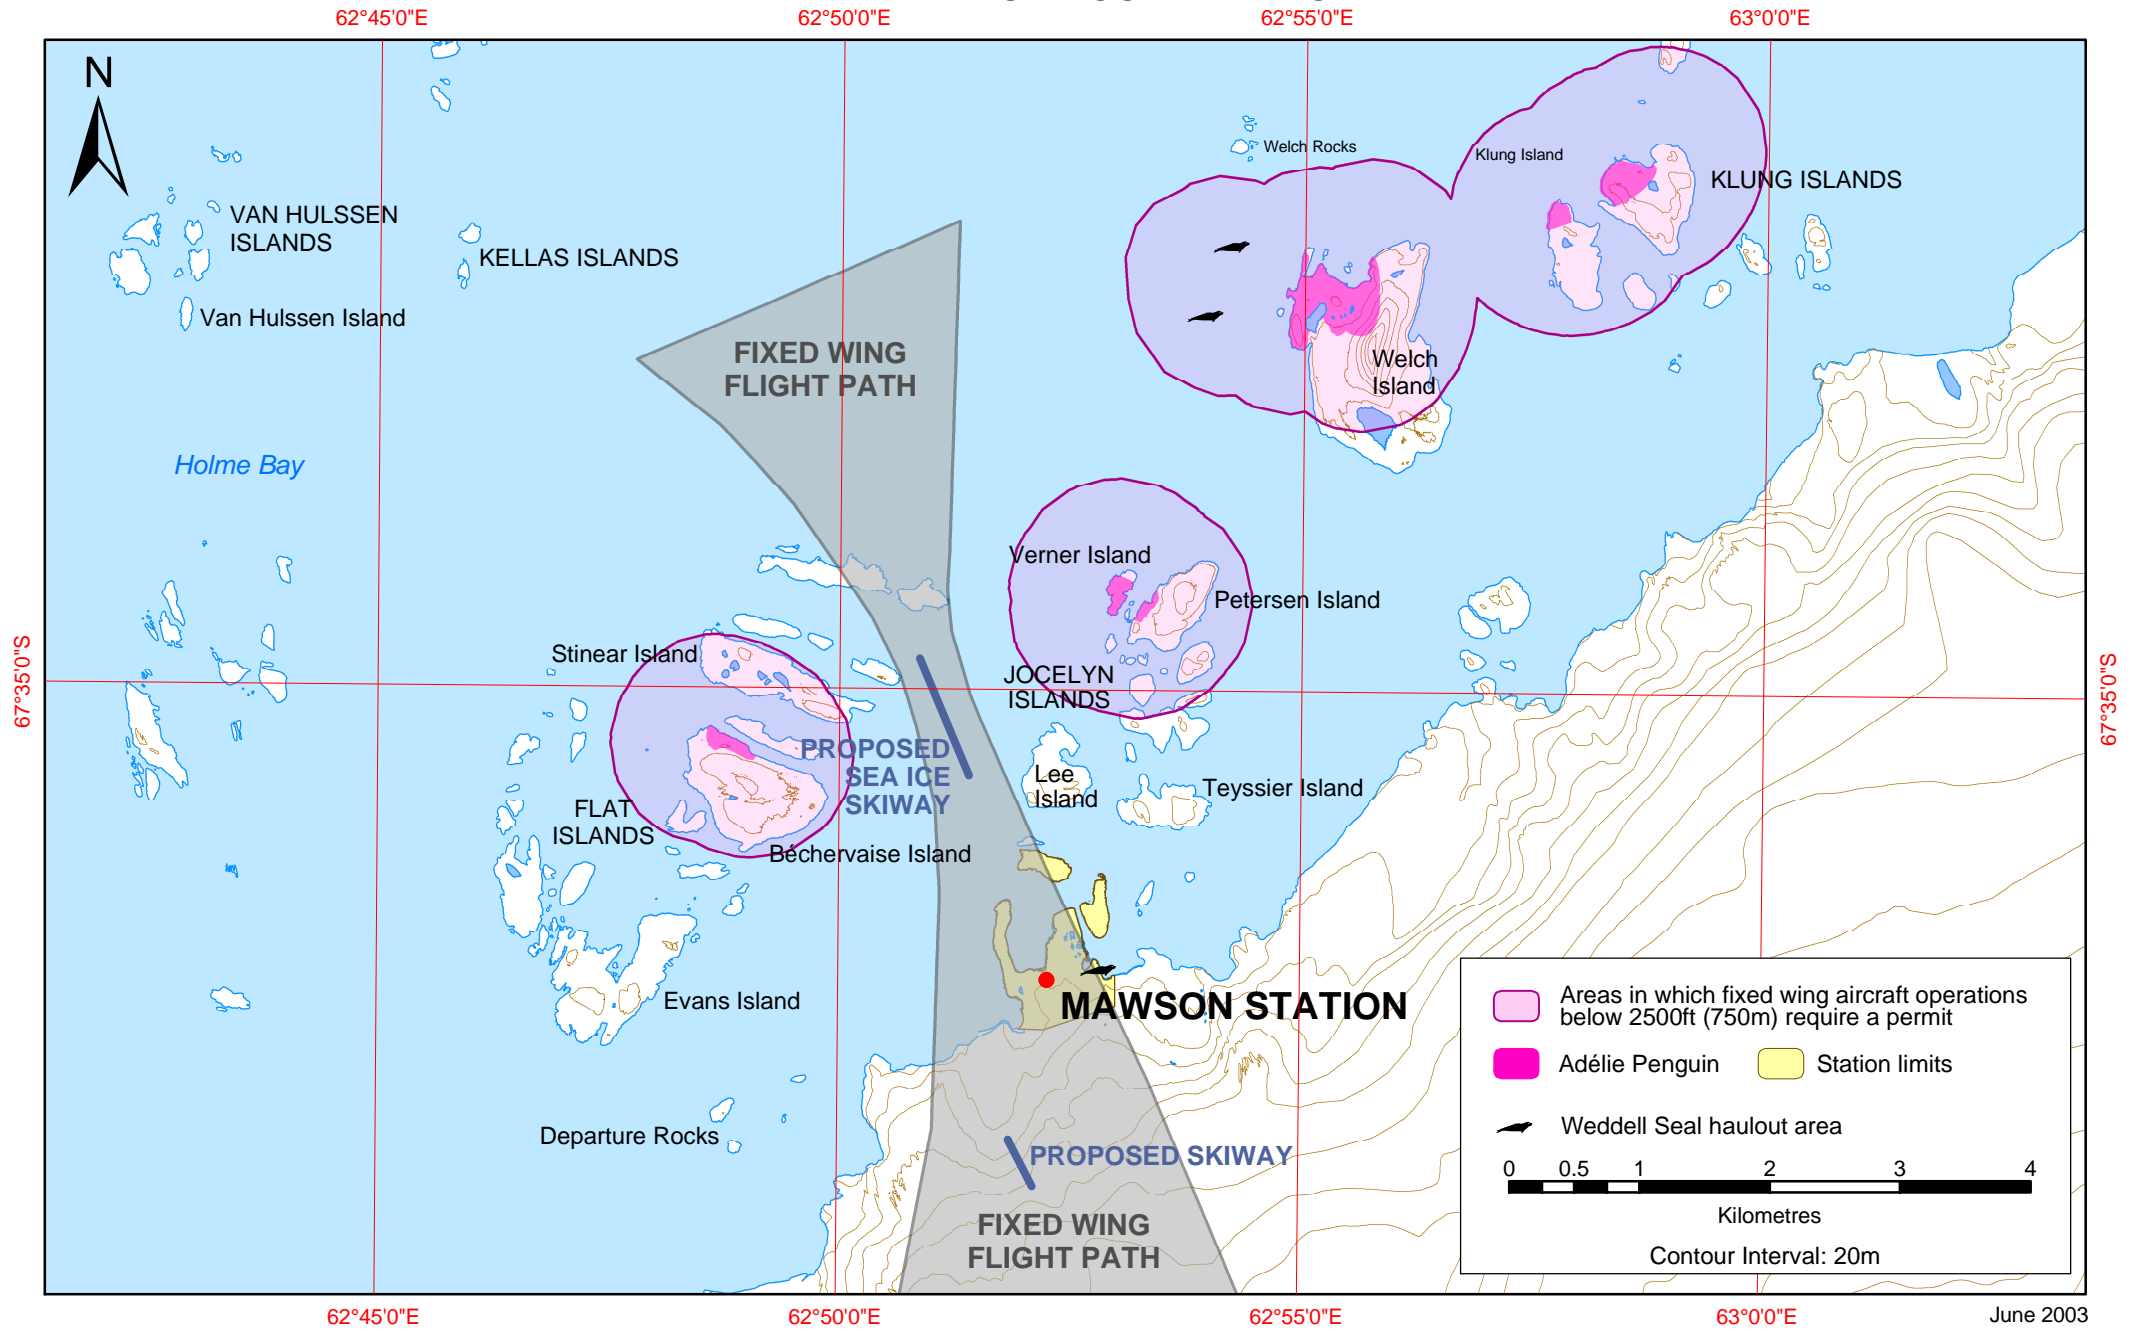

Mawson fixed wing suggested flight paths

Areas in which fixed wing aircraft operations below 2500ft (750m) require a permit
 Adélie Penguin Station limits
 Weddell Seal haulout area

0 0.5 1 2 3 4
 Kilometres
 Contour Interval: 20m