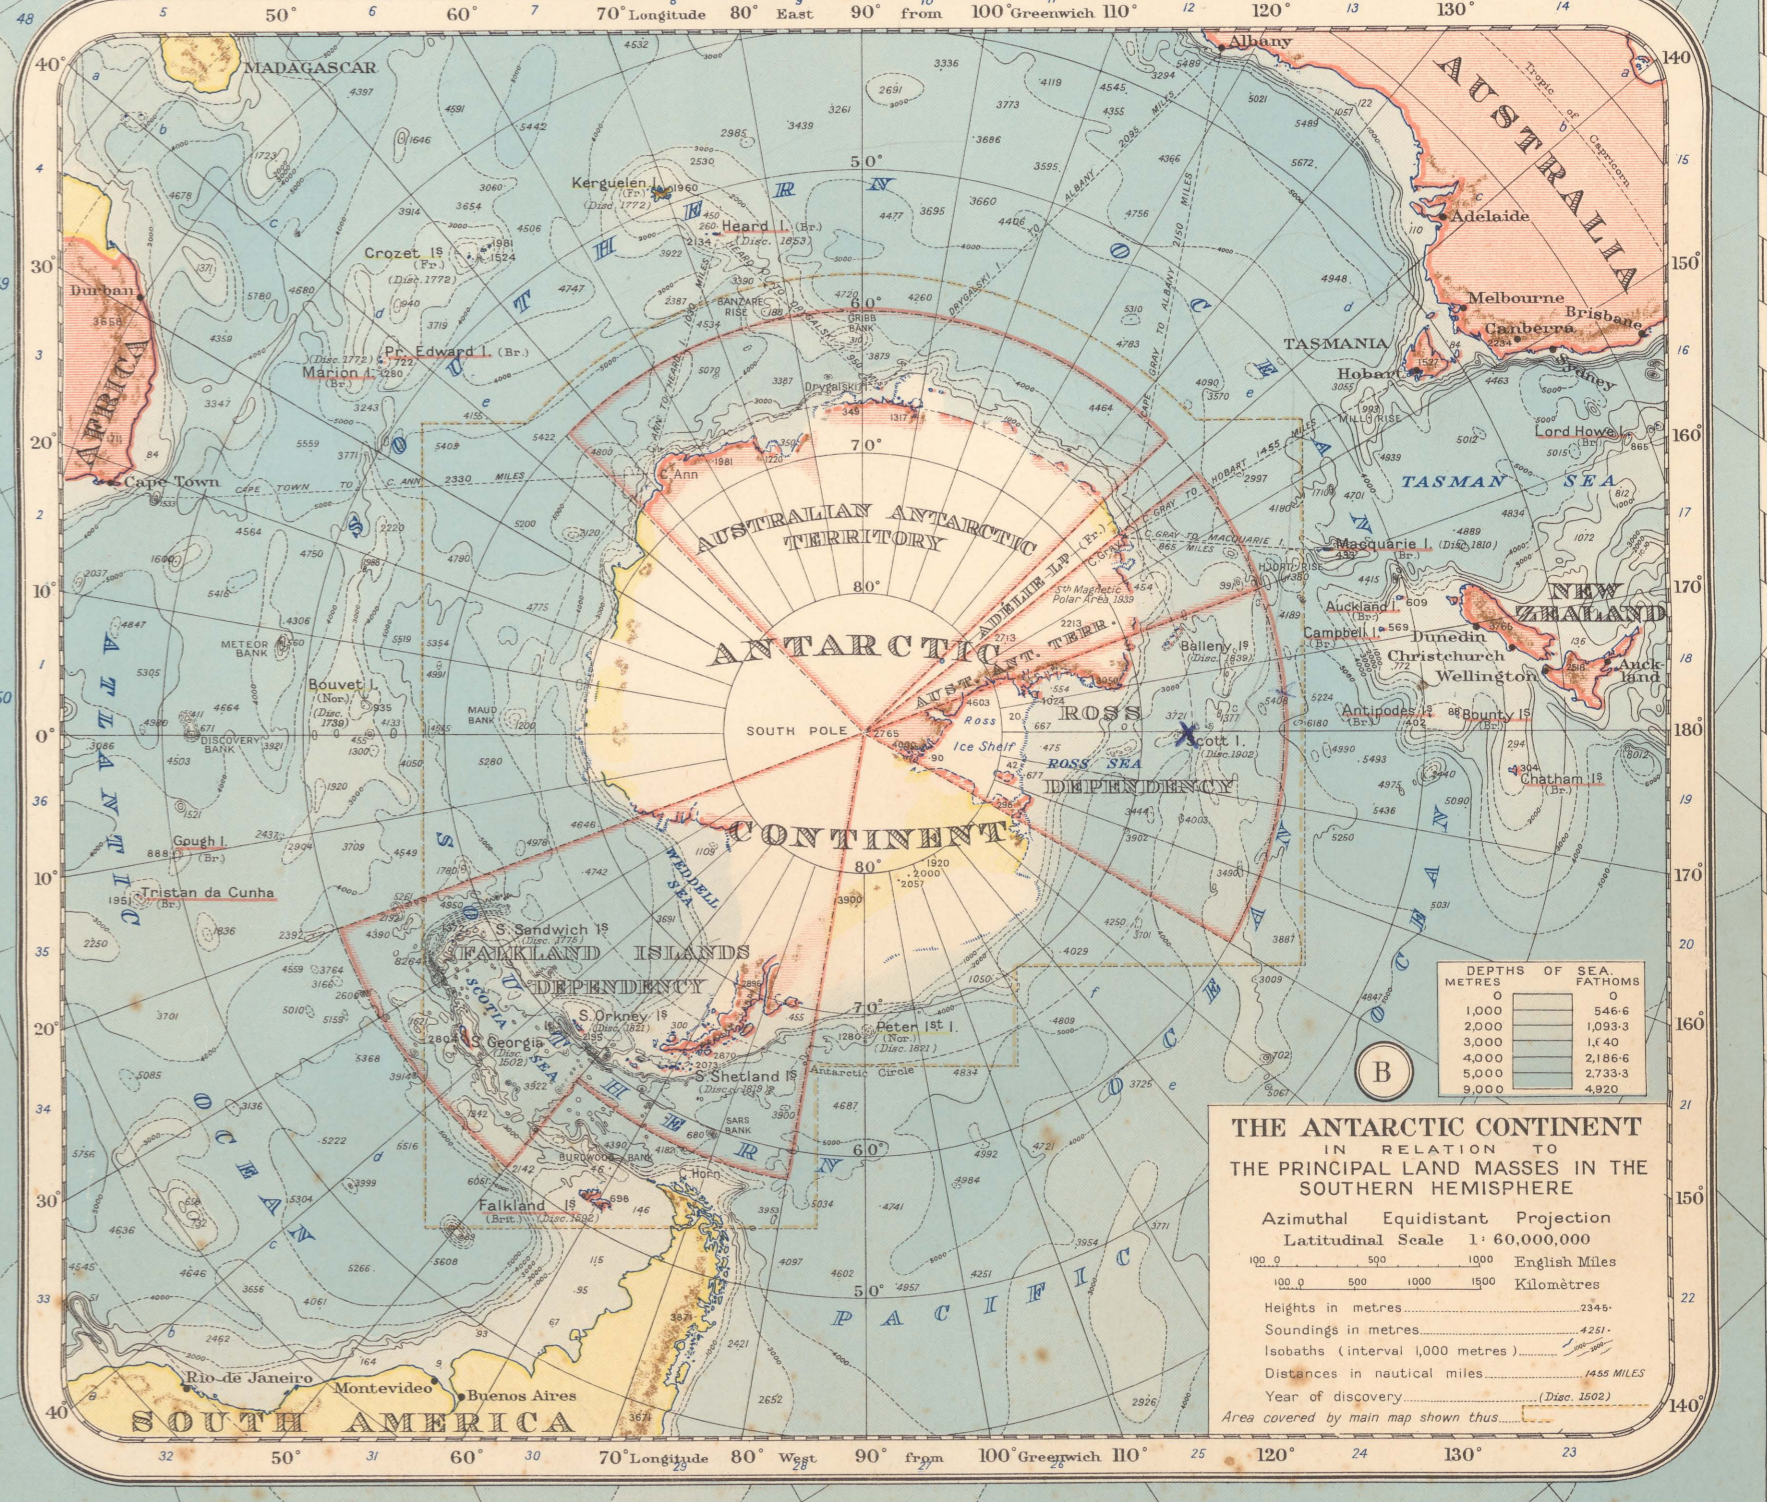

THE ANTARCTIC CONTINENT IN RELATION TO THE PRINCIPAL LAND MASSES IN THE SOUTHERN HEMISPHERE
Antarctica Equatorial Projection
Latitudinal Scale 1:10,000,000
Scale of English Miles
Scale of Statute Miles