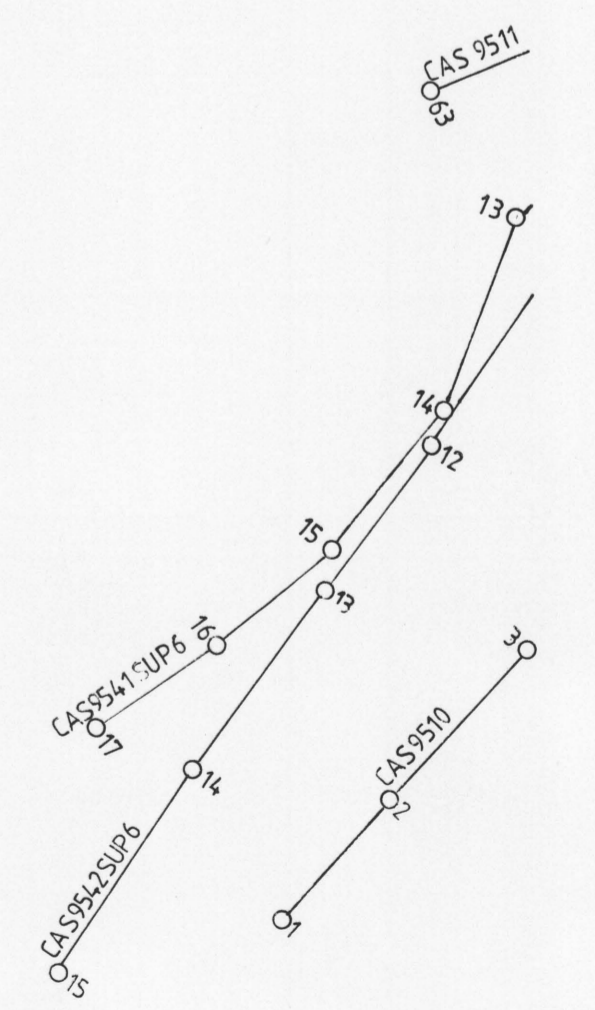

# BUNGER HILLS FLIGHT LINE DIAGRAM-BLACK&WHITE EDISTO GLACIER

DATE: 25-26/1/86, 3-4/3/86  
 FLYING HEIGHT: 3050m  
 FOCAL LENGTH: 50mm  
 FILM: TRI X 400 ASA  
 CAMERA: HASSELBLAD EL500  
 AIRCRAFT: BELL 206 JET RANGER  
 COMPILED & DRAWN BY: T.McNAMARA

9  
 CAS 9542 SUP6

EDISTO GLACIER  
 S11/Q 47-81 V.G  
 BLACK & WHITE OVERLAY  
 1:50,000