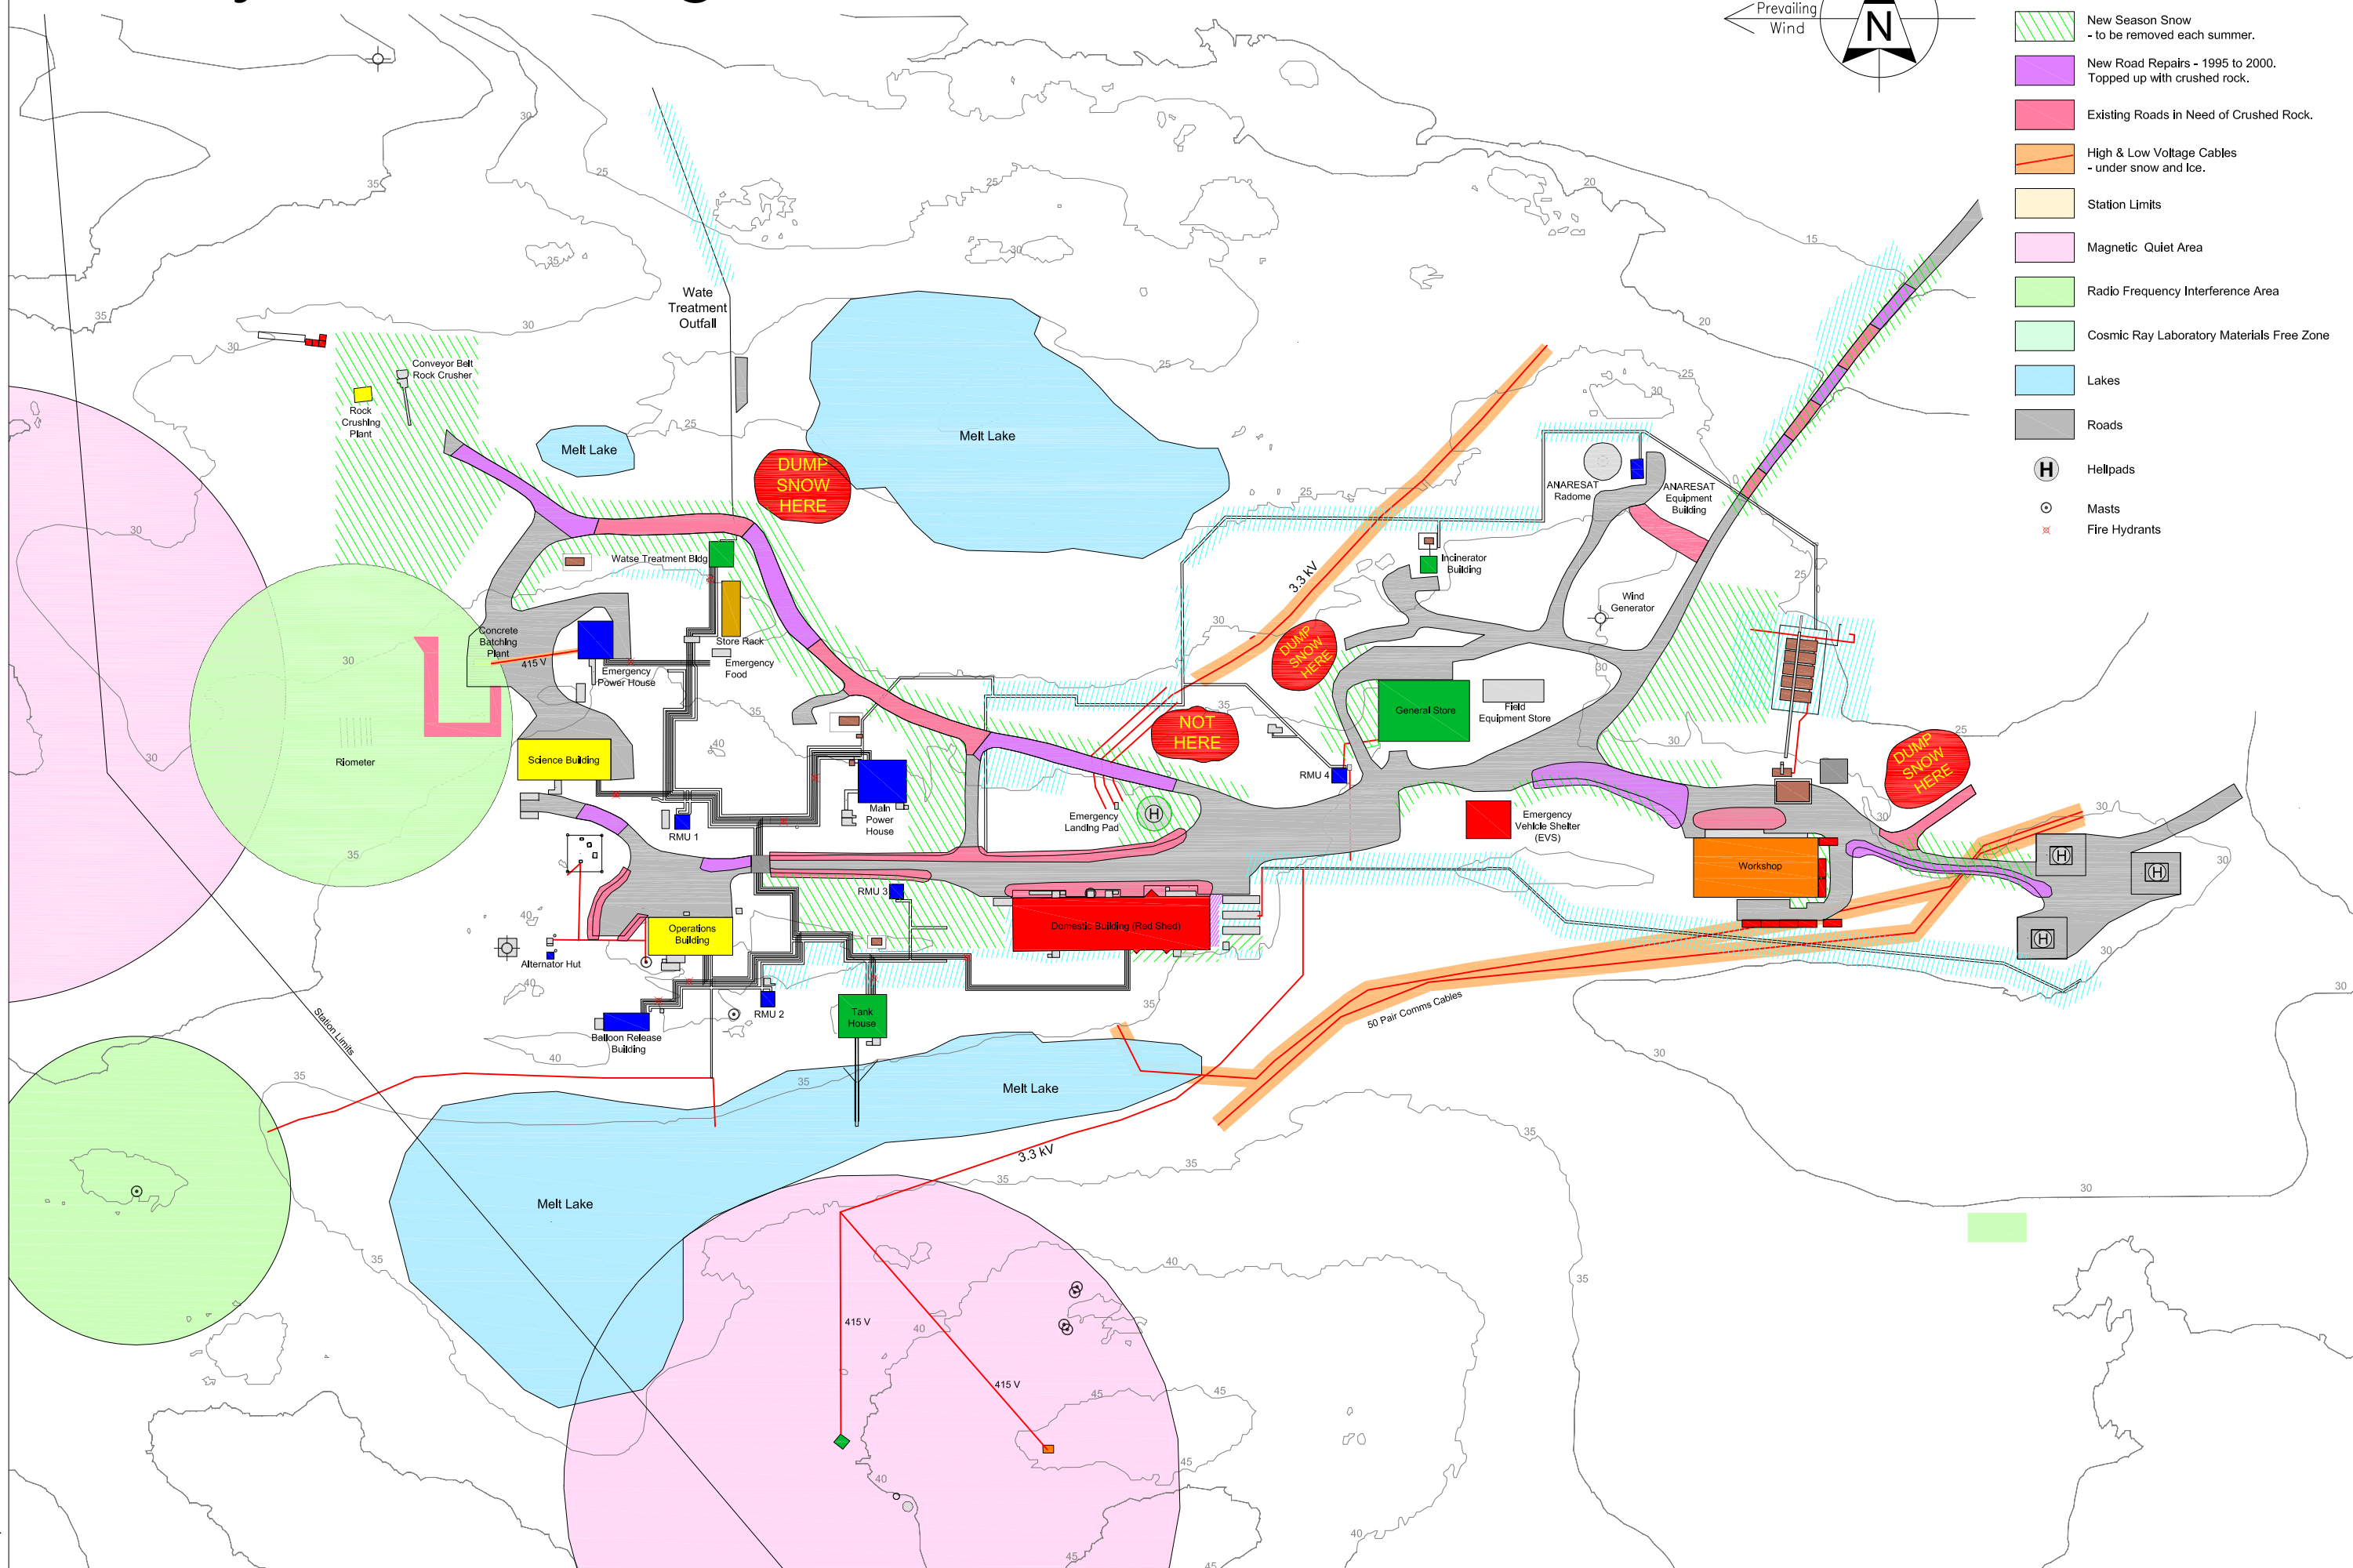

# Casey Station August 2000

- Legend**
- Multi Year Old Ice - needs to be ripped out.
  - New Season Snow - to be removed each summer.
  - New Road Repairs - 1995 to 2000. Topped up with crushed rock.
  - Existing Roads in Need of Crushed Rock.
  - High & Low Voltage Cables - under snow and ice.
  - Station Limits
  - Magnetic Quiet Area
  - Radio Frequency Interference Area
  - Cosmic Ray Laboratory Materials Free Zone
  - Lakes
  - Roads
  - Heliports
  - Masts
  - Fire Hydrants