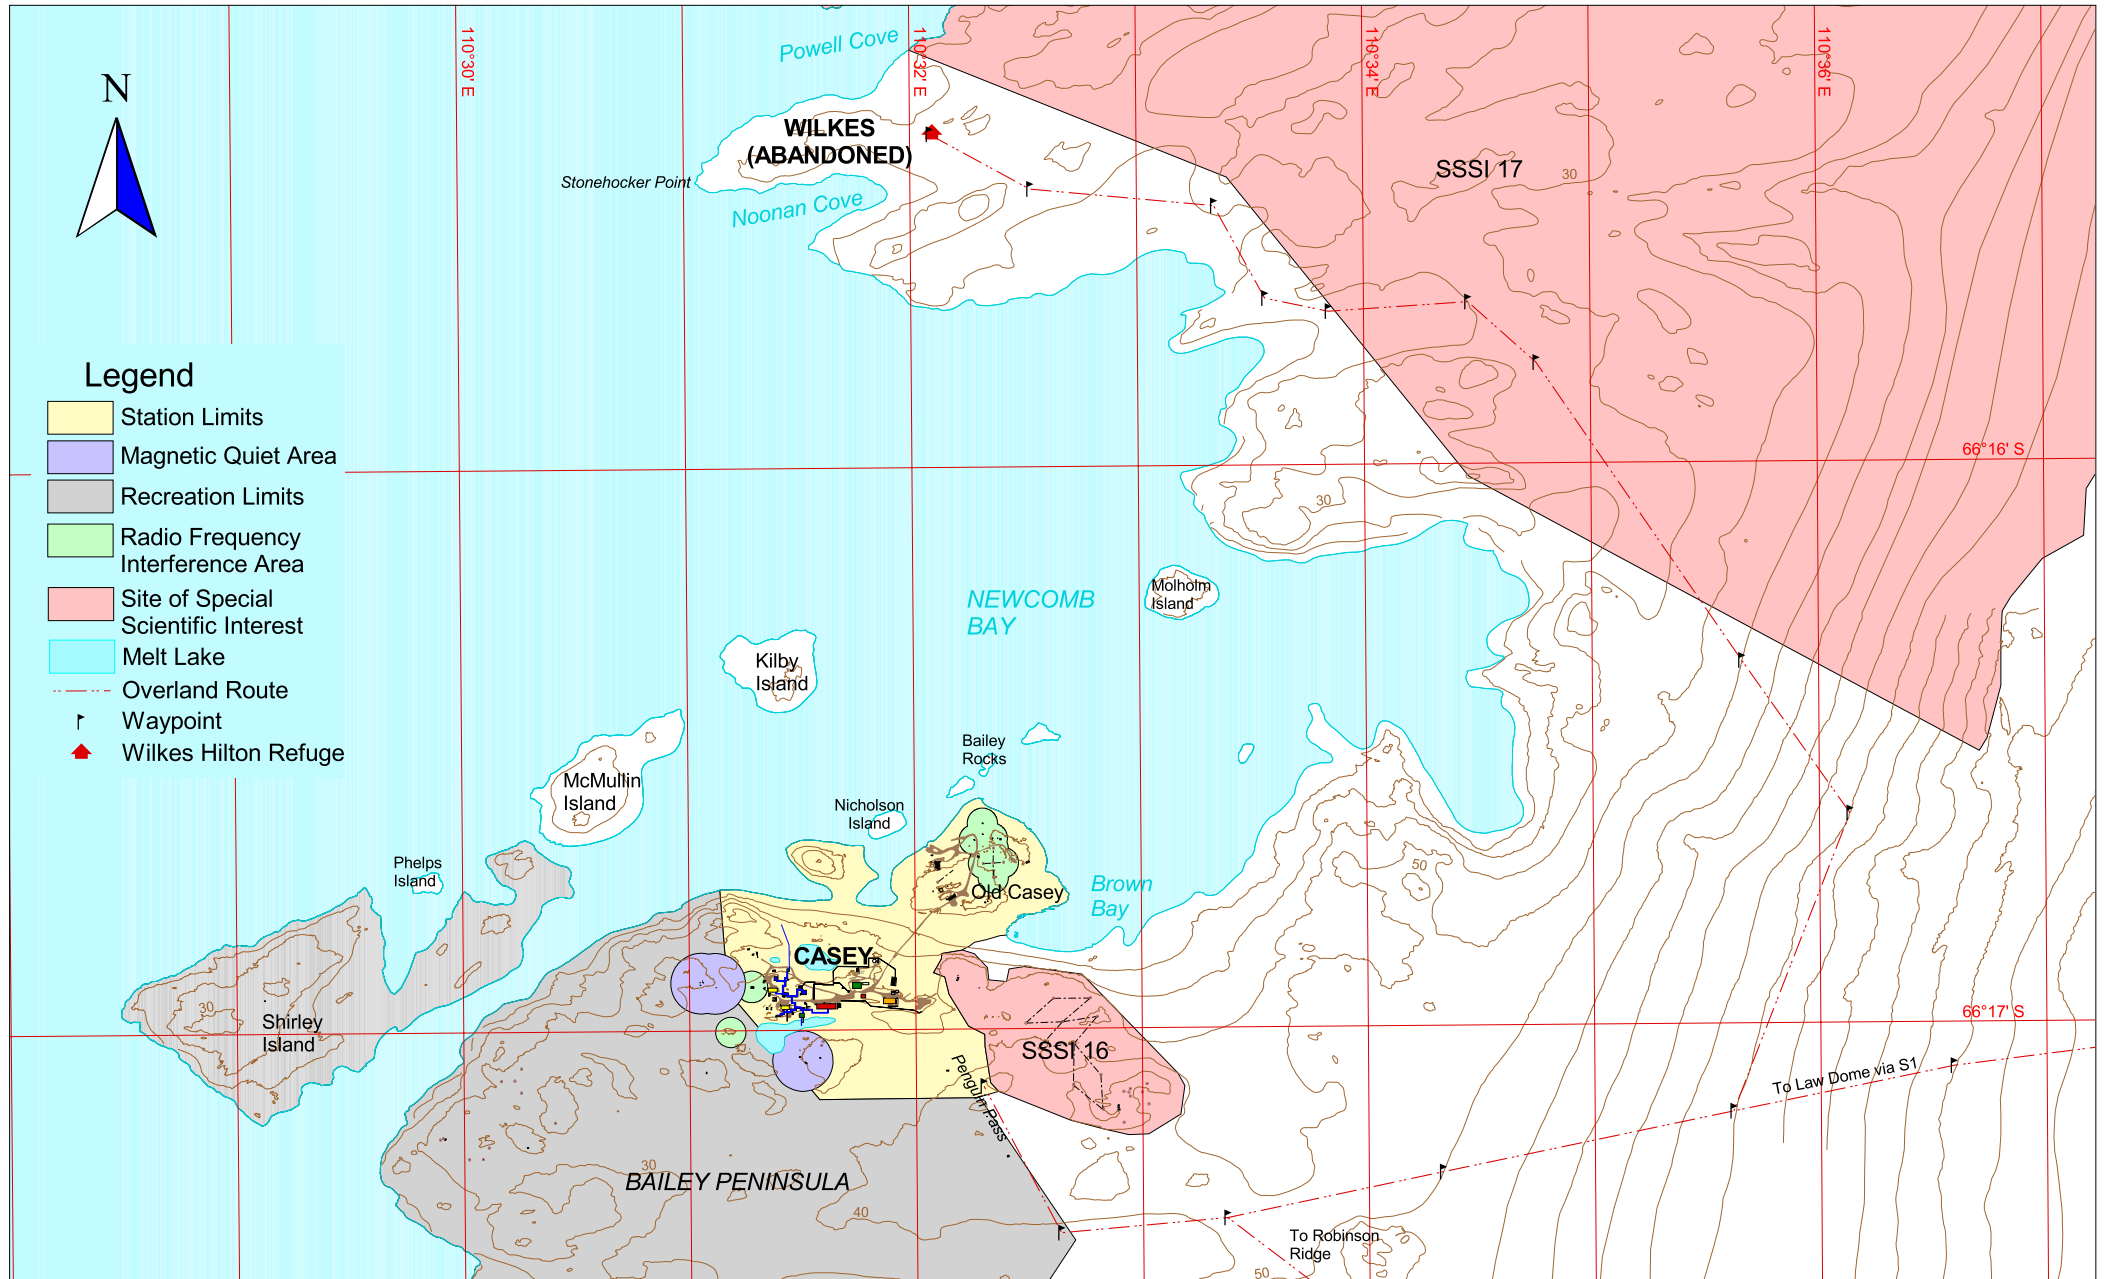

CASEY STATION to WILKES ABANDONED STATION

Produced by the Australian Antarctic Data Centre, January 2000

Legend

- Station Limits
- Magnetic Quiet Area
- Recreation Limits
- Radio Frequency Interference Area
- Site of Special Scientific Interest
- Melt Lake
- Overland Route
- Waypoint
- Wilkes Hilton Refuge

Horizontal Datum: WGS84
 Projection: UTM Zone 49

Contour Interval: 10 m