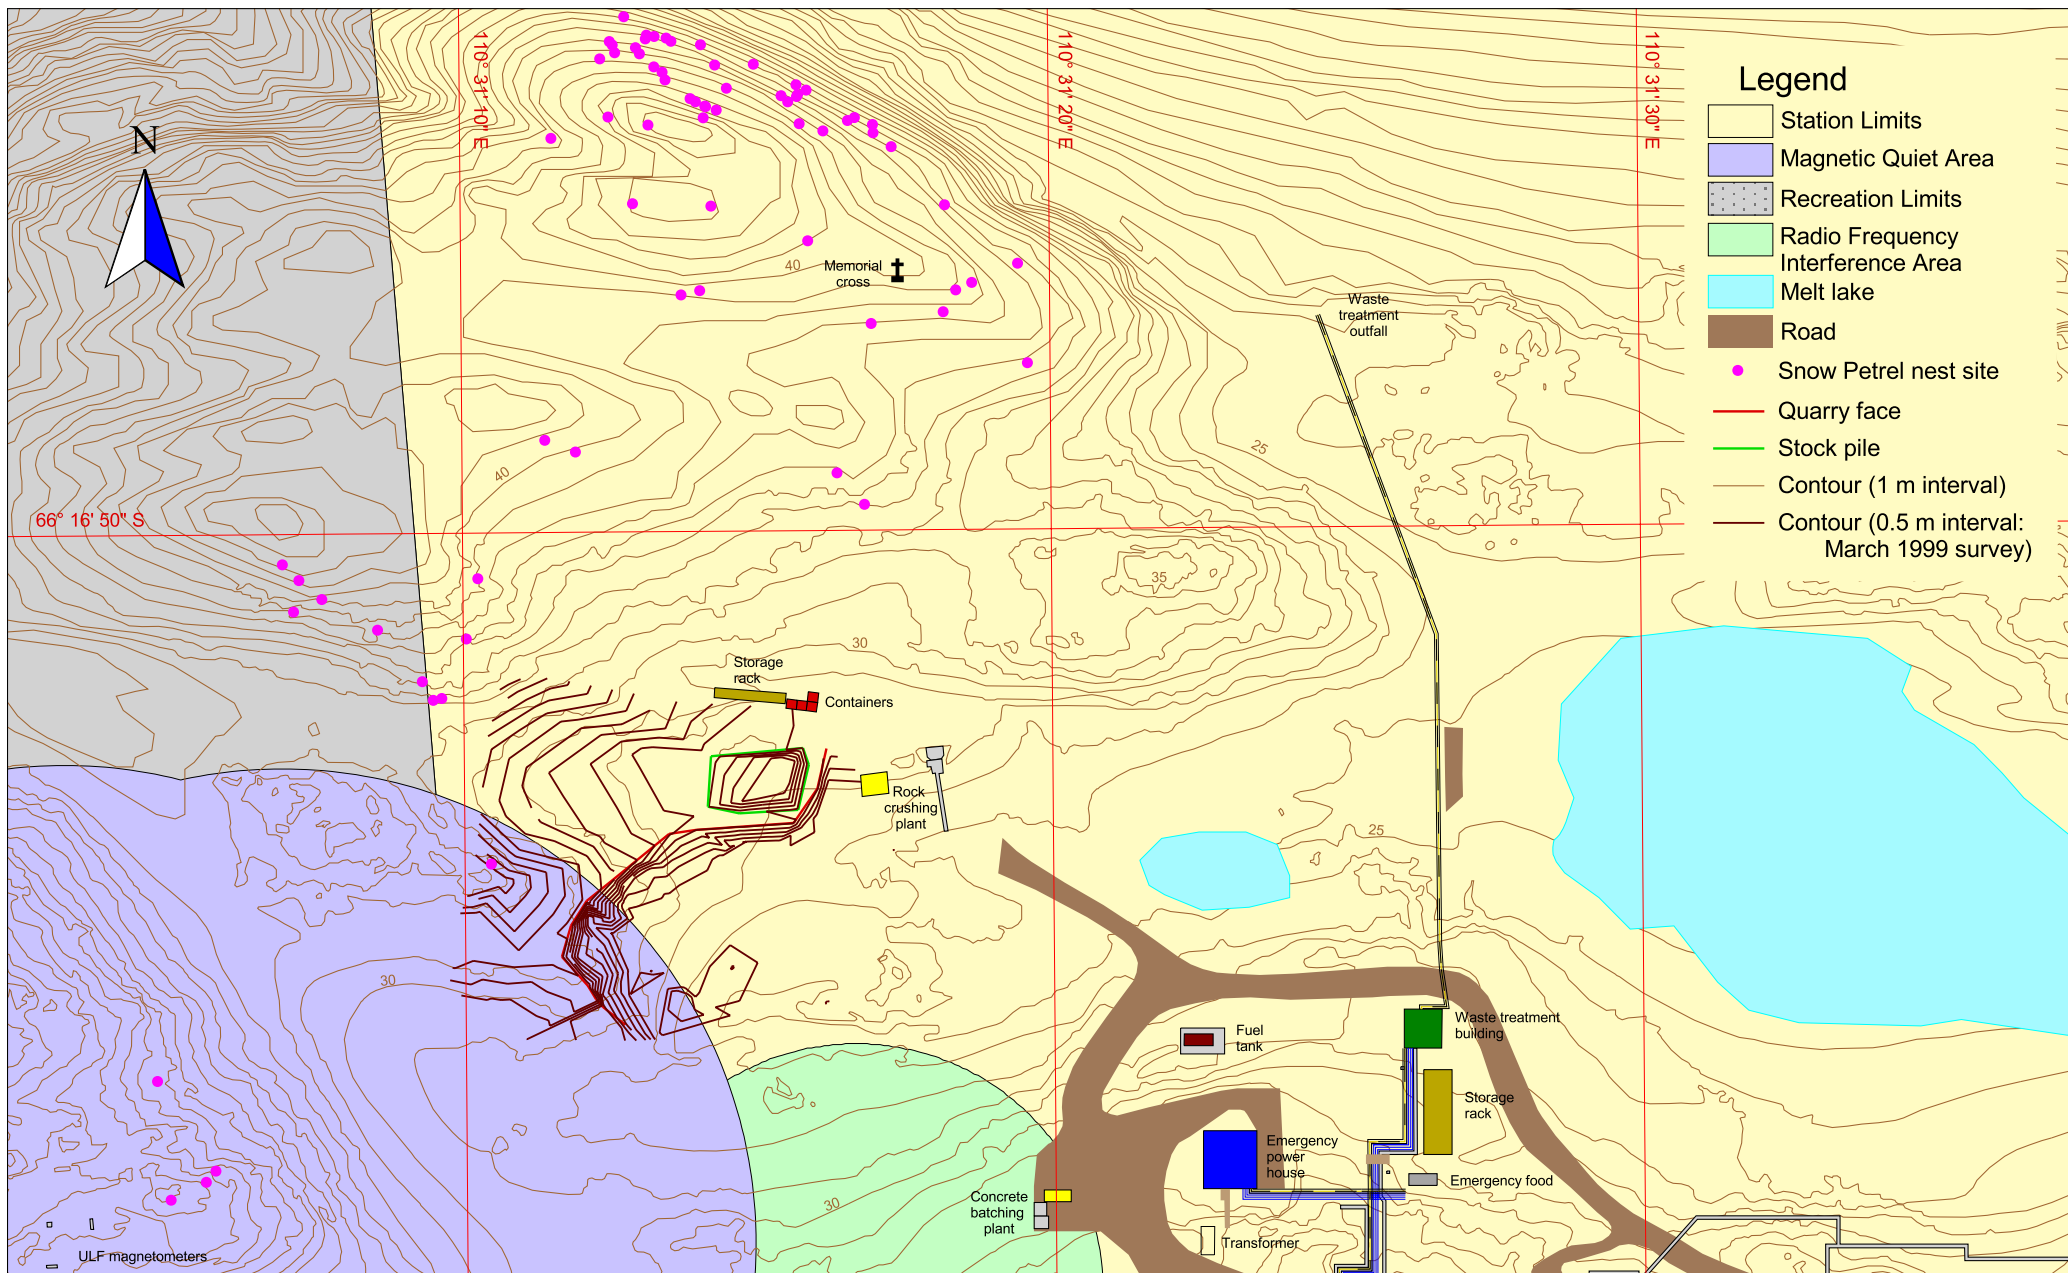

CASEY STATION

QUARRY AND SNOW PETREL NEST SITES

Produced by the Australian Antarctic Data Centre, September 1999

Horizontal Datum: WGS84
Projection: UTM Zone 49

Scale 1:1600

0 50 100 150 Metres

Contour Interval: 1 m
Note: The contour data was captured at scales of 1:5000 and 1:15000