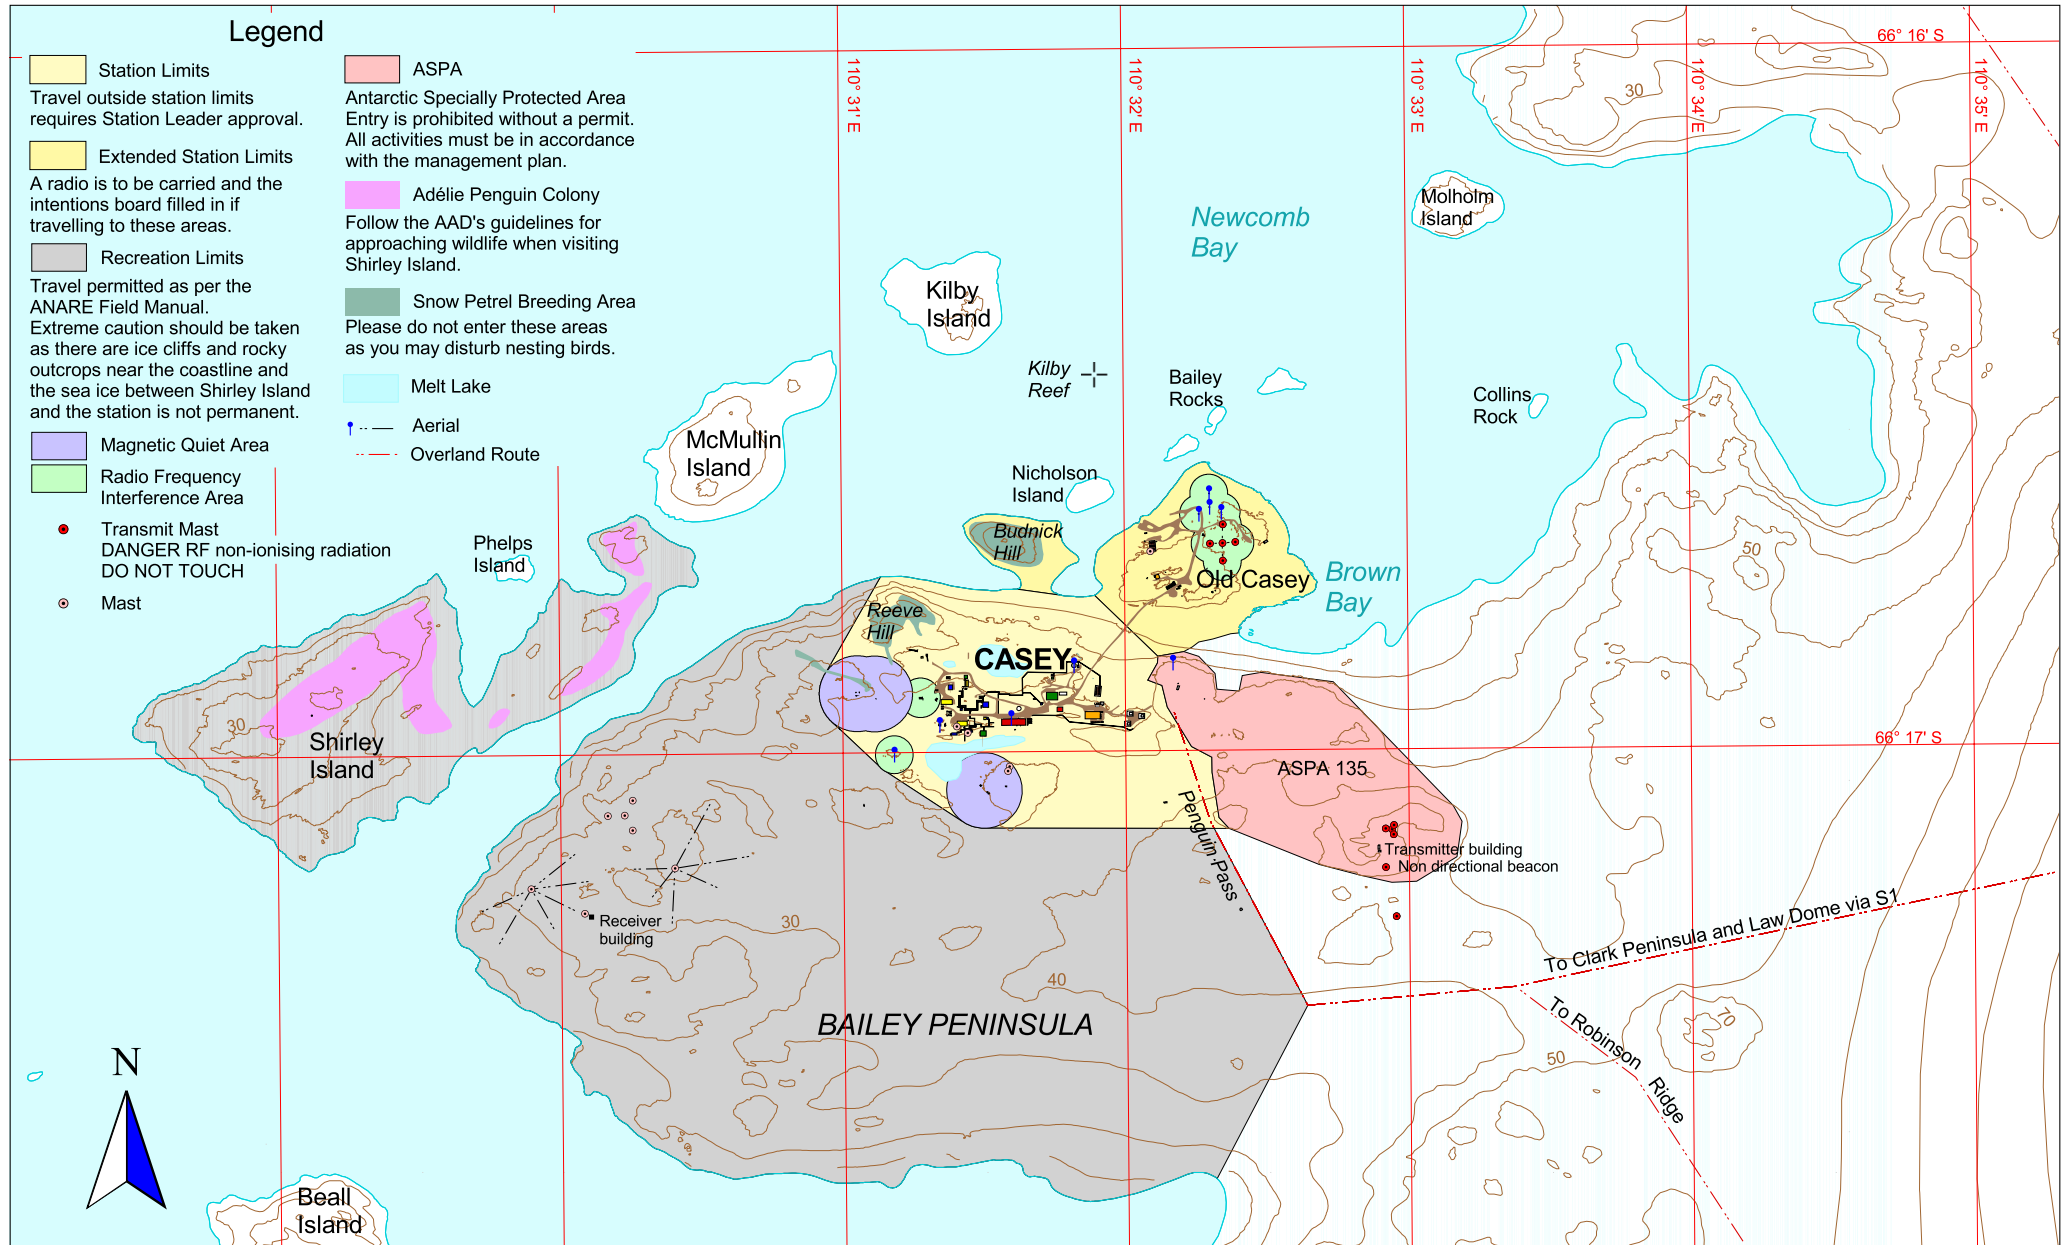

CASEY STATION

STATION AREA MAP

Produced by the Australian
Antarctic Data Centre,
August 2003

Horizontal Datum: WGS84
Projection: UTM Zone 49

0 500 1000 1500 Metres

Contour Interval: 10 m
Map number: 13021