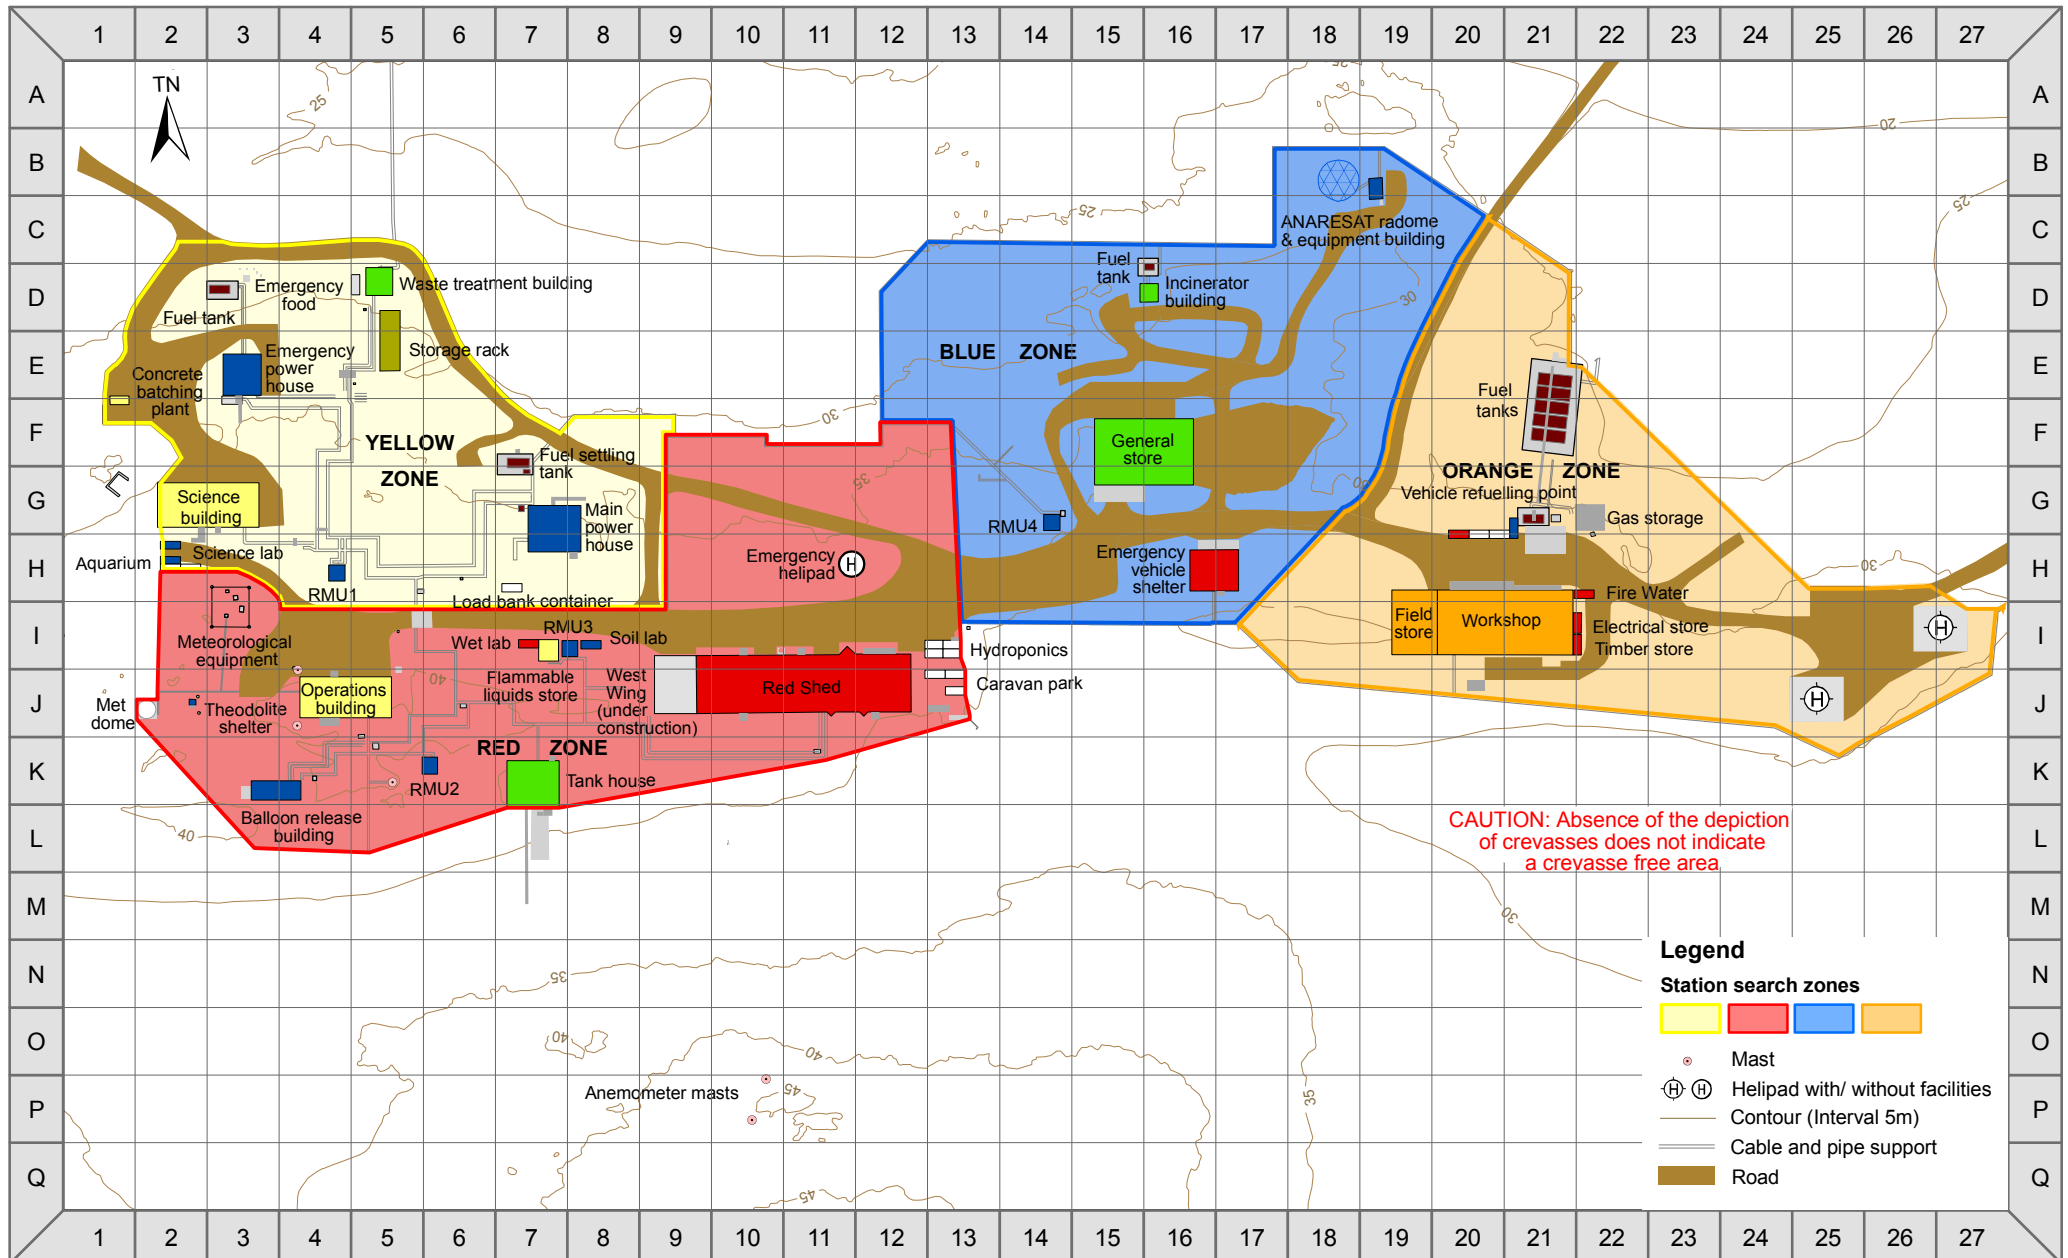

CASEY

STATION SEARCH ZONES

Australian Government
Department of the Environment, Water, Heritage and the Arts
Australian Antarctic Division

CAUTION: Absence of the depiction of crevasses does not indicate a crevasse free area.

Legend

Station search zones

- Mast
- Helipad with/ without facilities
- Contour (Interval 5m)
- Cable and pipe support
- Road

Horizontal Datum: WGS84
Projection: UTM Zone 49
Produced by the Australian Antarctic Data Centre, June 2010

Map available at: <http://data.aad.gov.au/aadc/mapcat/>
Map Catalogue No. 13791
© Commonwealth of Australia 2010