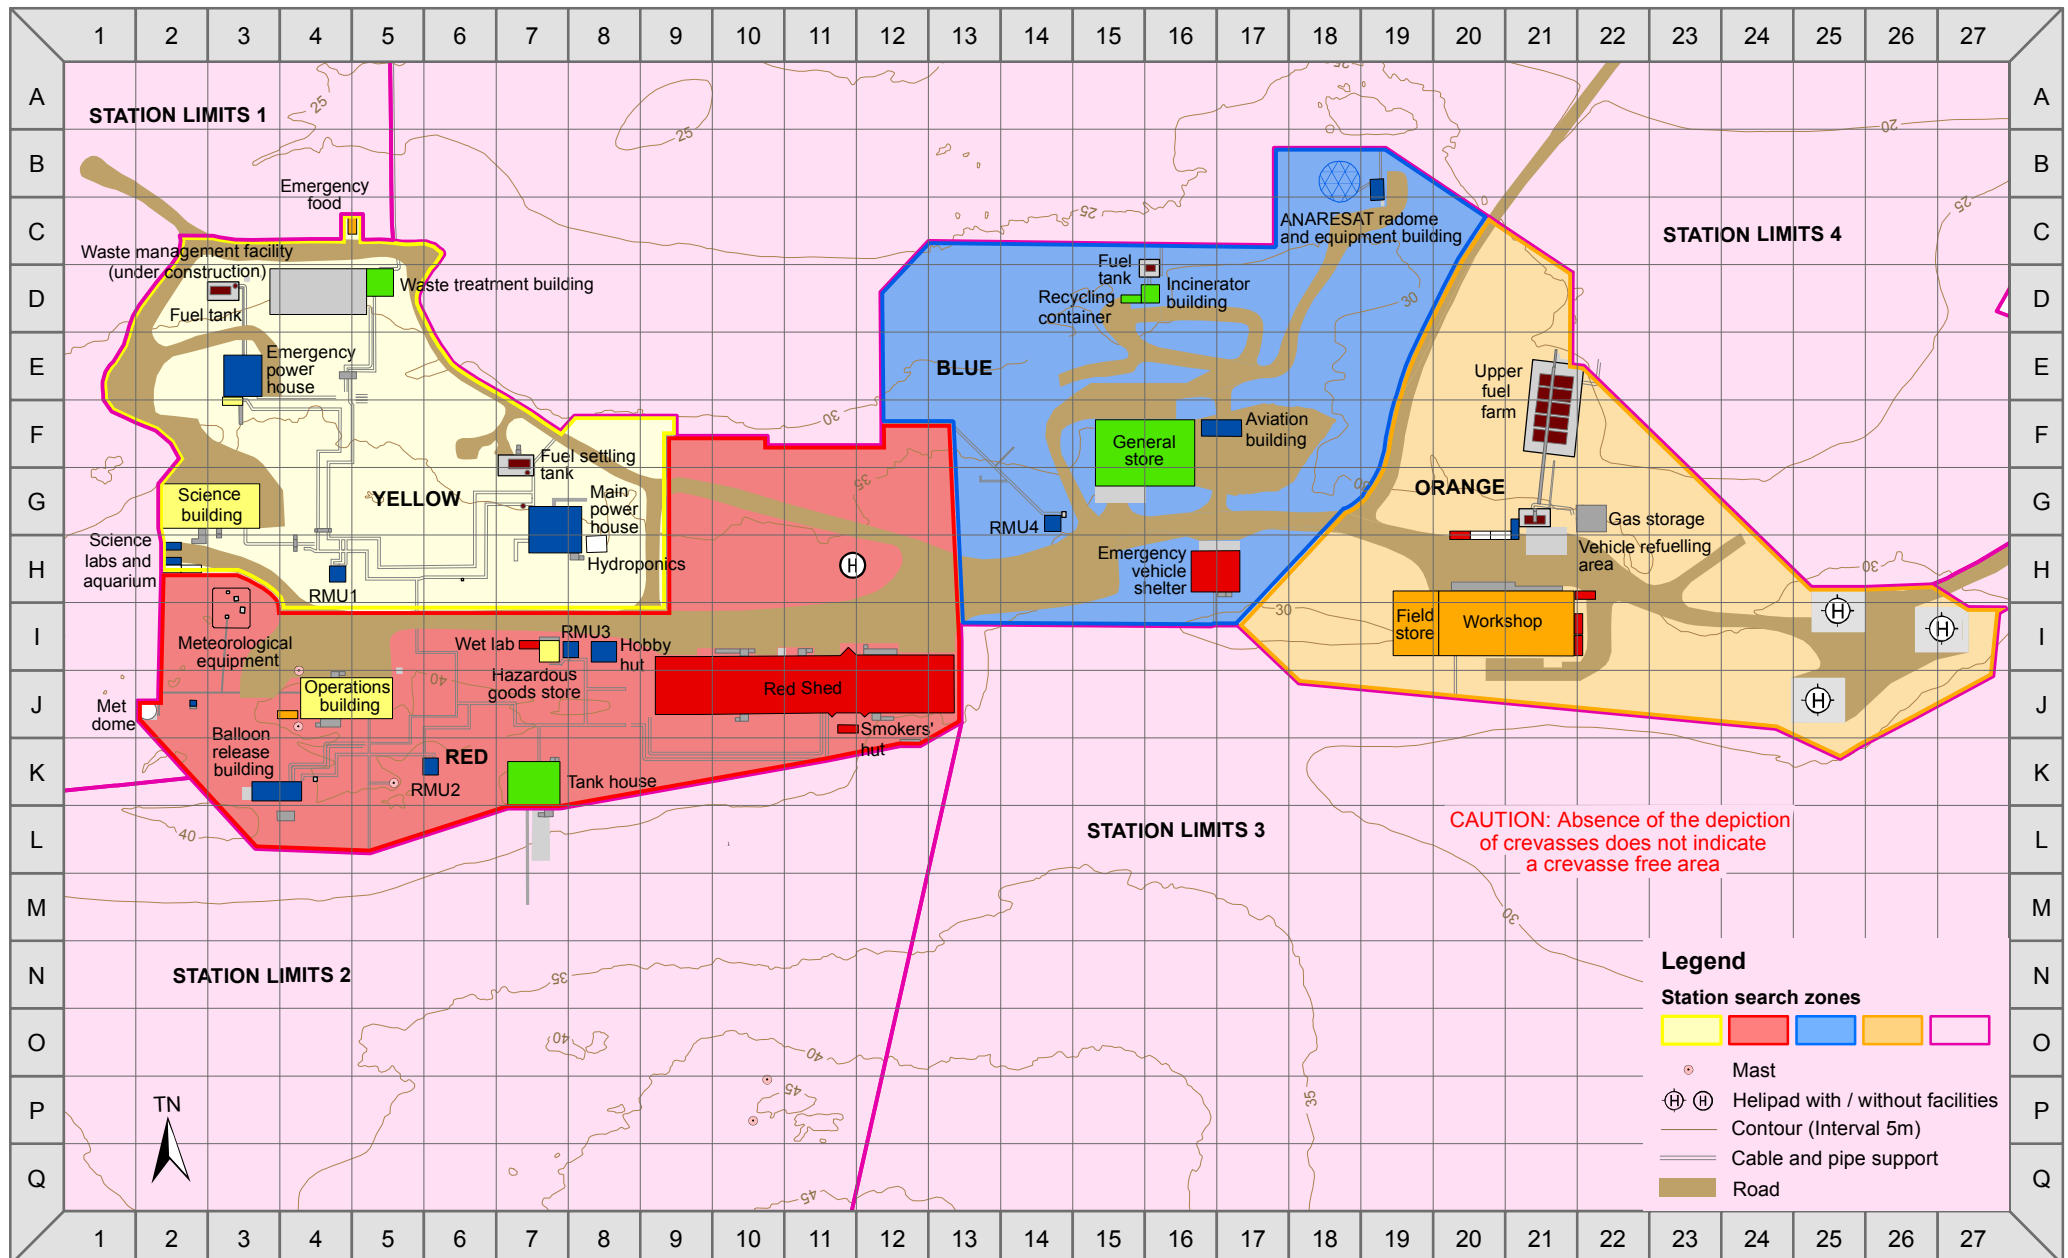

CASEY

STATION SEARCH ZONES MAP 1

Australian Government
Department of the Environment
Australian Antarctic Division

CAUTION: Absence of the depiction of crevasses does not indicate a crevasse free area

Legend

Station search zones

- Yellow
- Red
- Blue
- Orange
- Pink
- Mast
- Helipad with / without facilities
- Contour (Interval 5m)
- Cable and pipe support
- Road

Horizontal Datum: WGS84
Projection: UTM Zone 49
Produced by the Australian Antarctic Data Centre, October 2014

Map available at: <http://data.aad.gov.au/aadc/mapcat/>
Map Catalogue No. 14315
© Commonwealth of Australia 2014