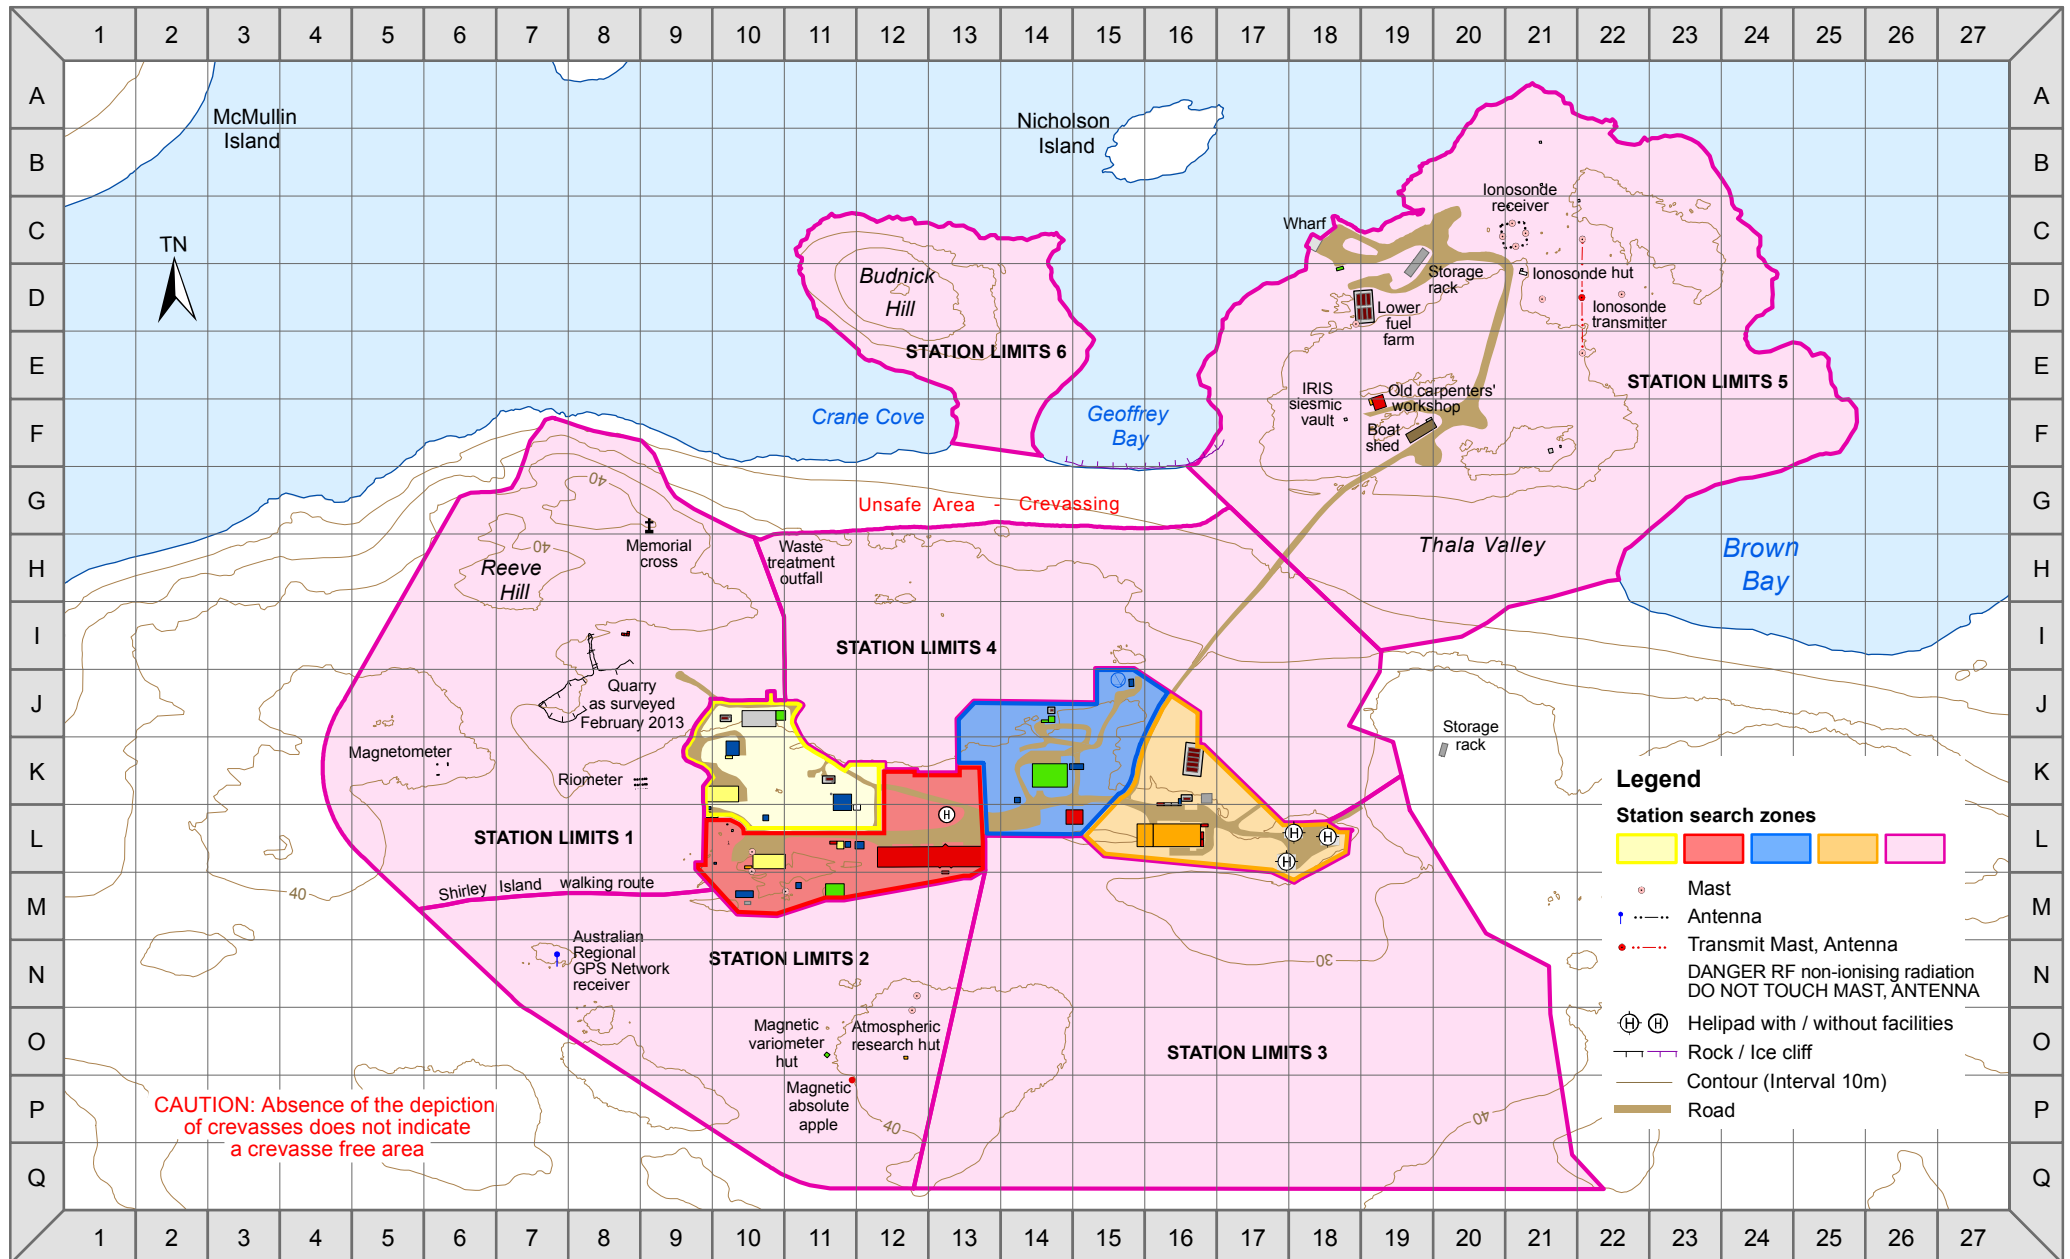

CASEY

STATION SEARCH ZONES MAP 2

Australian Government
Department of the Environment
Australian Antarctic Division

Legend

Station search zones

- Mast
- ↑ Antenna
- Transmit Mast, Antenna
- DANGER RF non-ionising radiation
DO NOT TOUCH MAST, ANTENNA
- ⊕ ⊕ Helipad with / without facilities
- |—|—| Rock / Ice cliff
- Contour (Interval 10m)
- Road

CAUTION: Absence of the depiction of crevasses does not indicate a crevasse free area