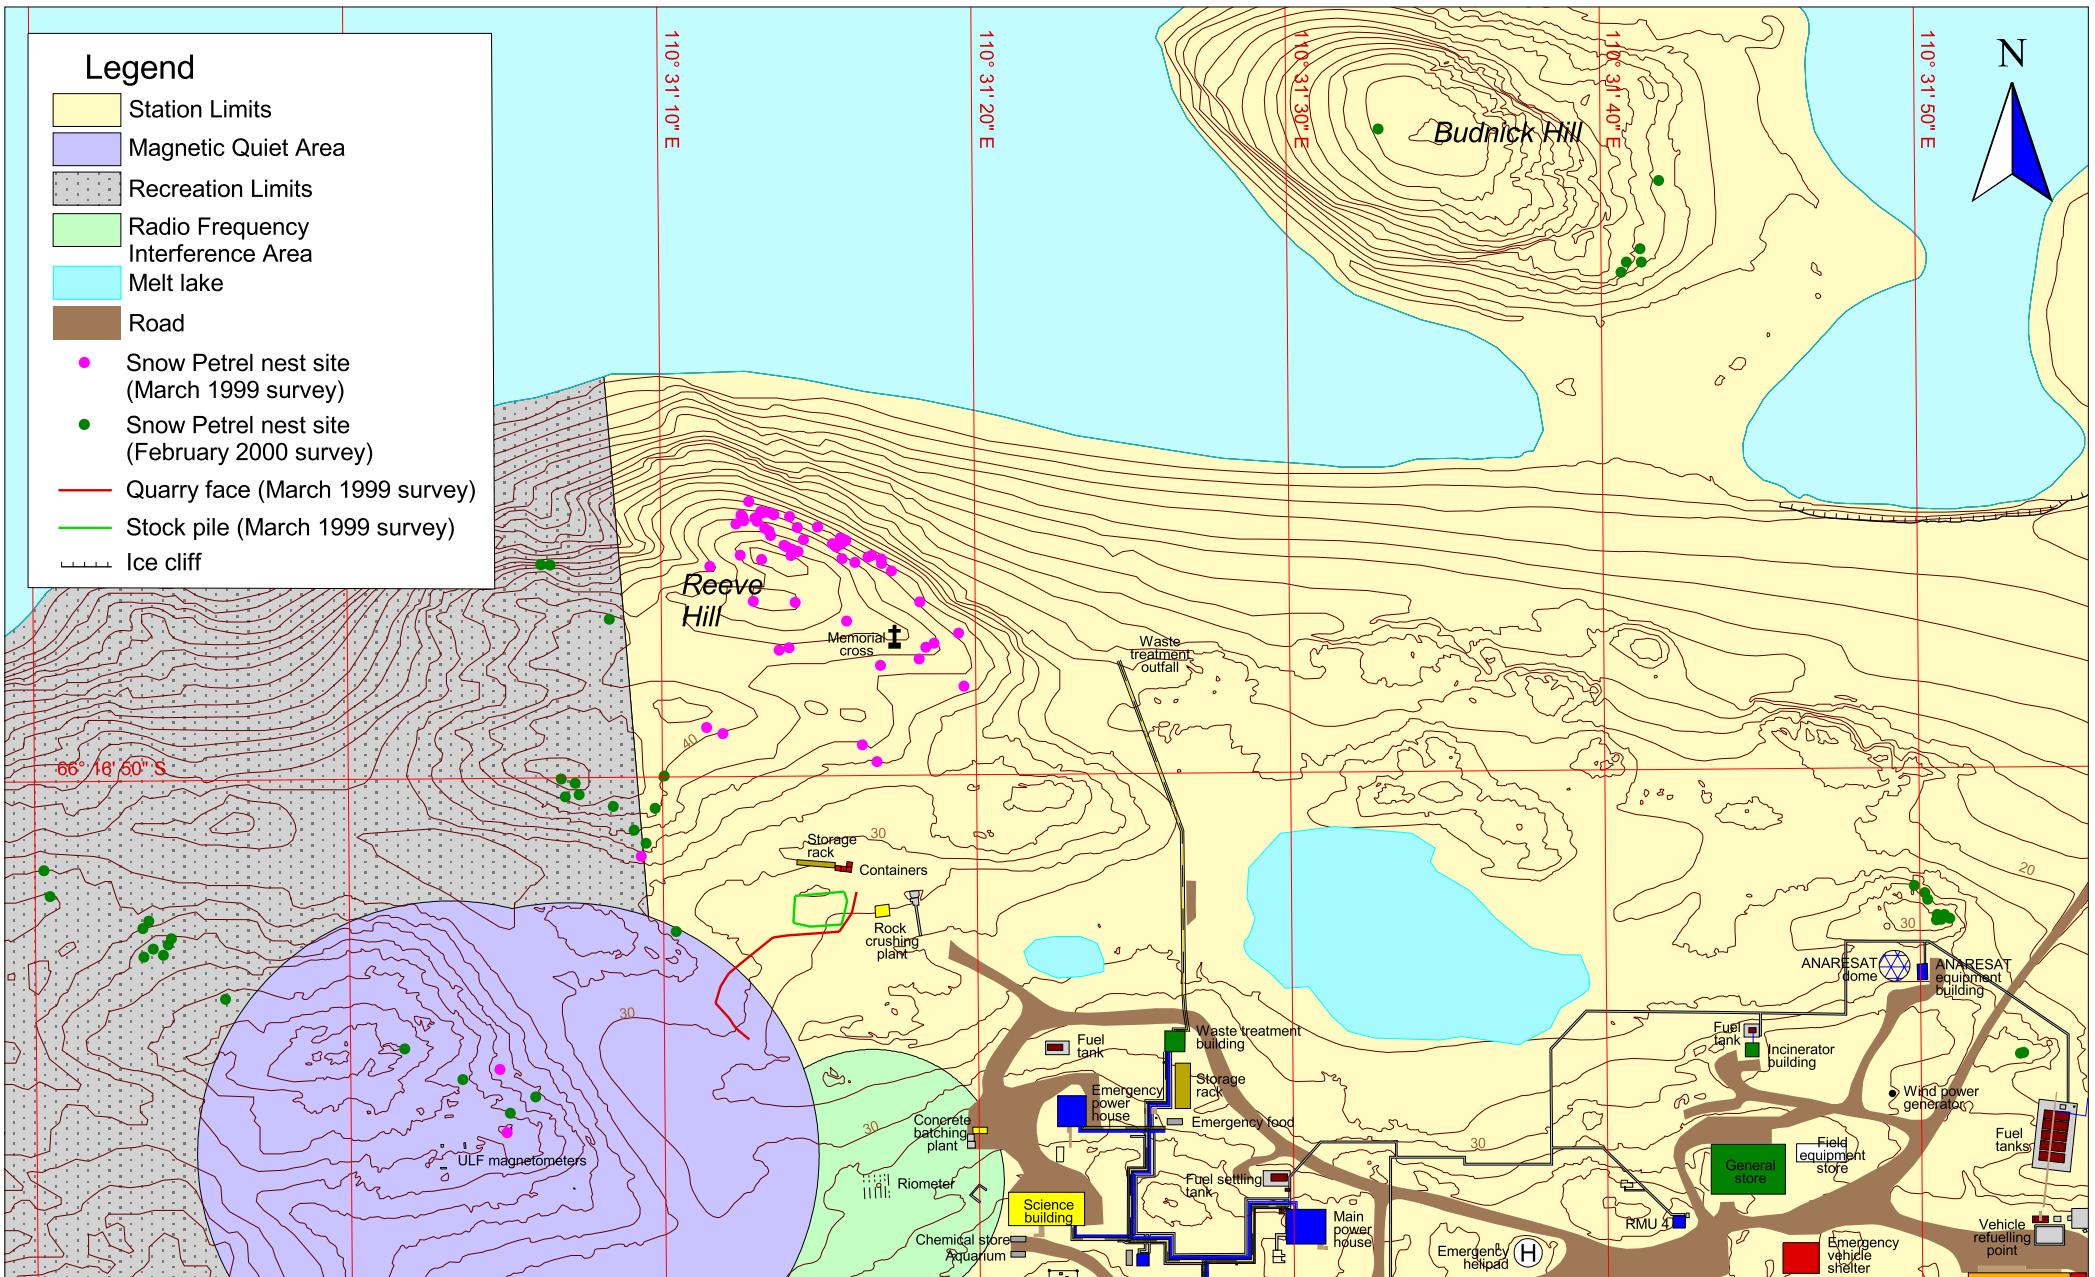

# CASEY STATION

## QUARRY AND SNOW PETREL NEST SITES

Produced by the Australian  
Antarctic Data Centre,  
March 2000

Horizontal Datum: WGS84  
Projection: UTM Zone 49

Scale 1:3000

0 50 100 150 200 250 Metres

Contour Interval: 2 m  
Note: The contour data was captured  
at scales of 1:5000 and 1:15000