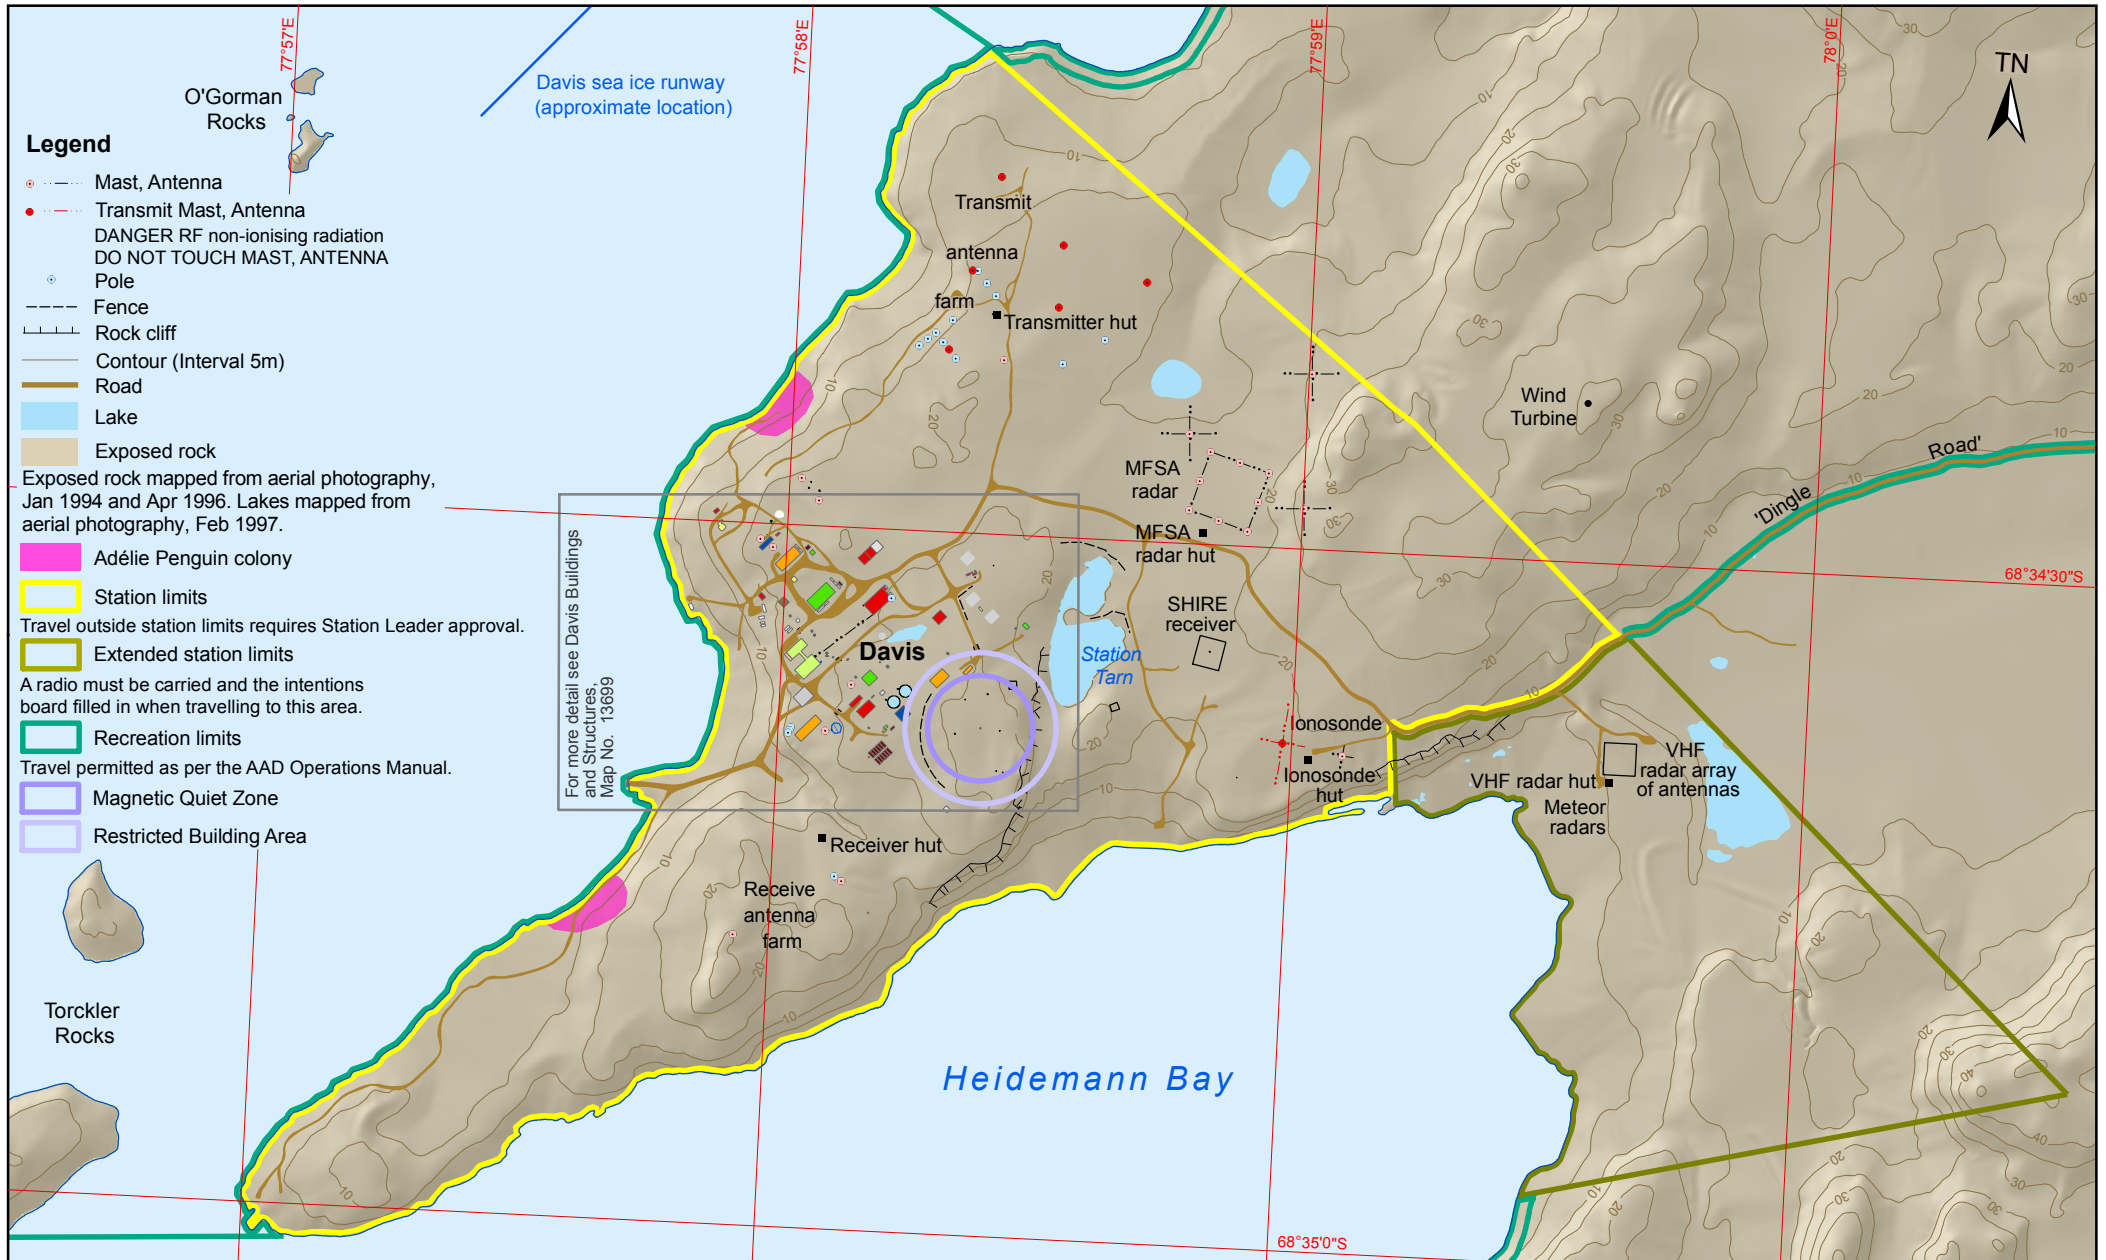

DAVIS

STATION LIMITS

Australian Government
Department of the Environment, Water, Heritage and the Arts
Australian Antarctic Division

Horizontal Datum: WGS84
Projection: UTM Zone 43
Produced by the Australian Antarctic Data Centre, Sept 2009

Map available at: <http://data.aad.gov.au/aadc/mapcat/>
Map Catalogue No. 13701
© Commonwealth of Australia 2009