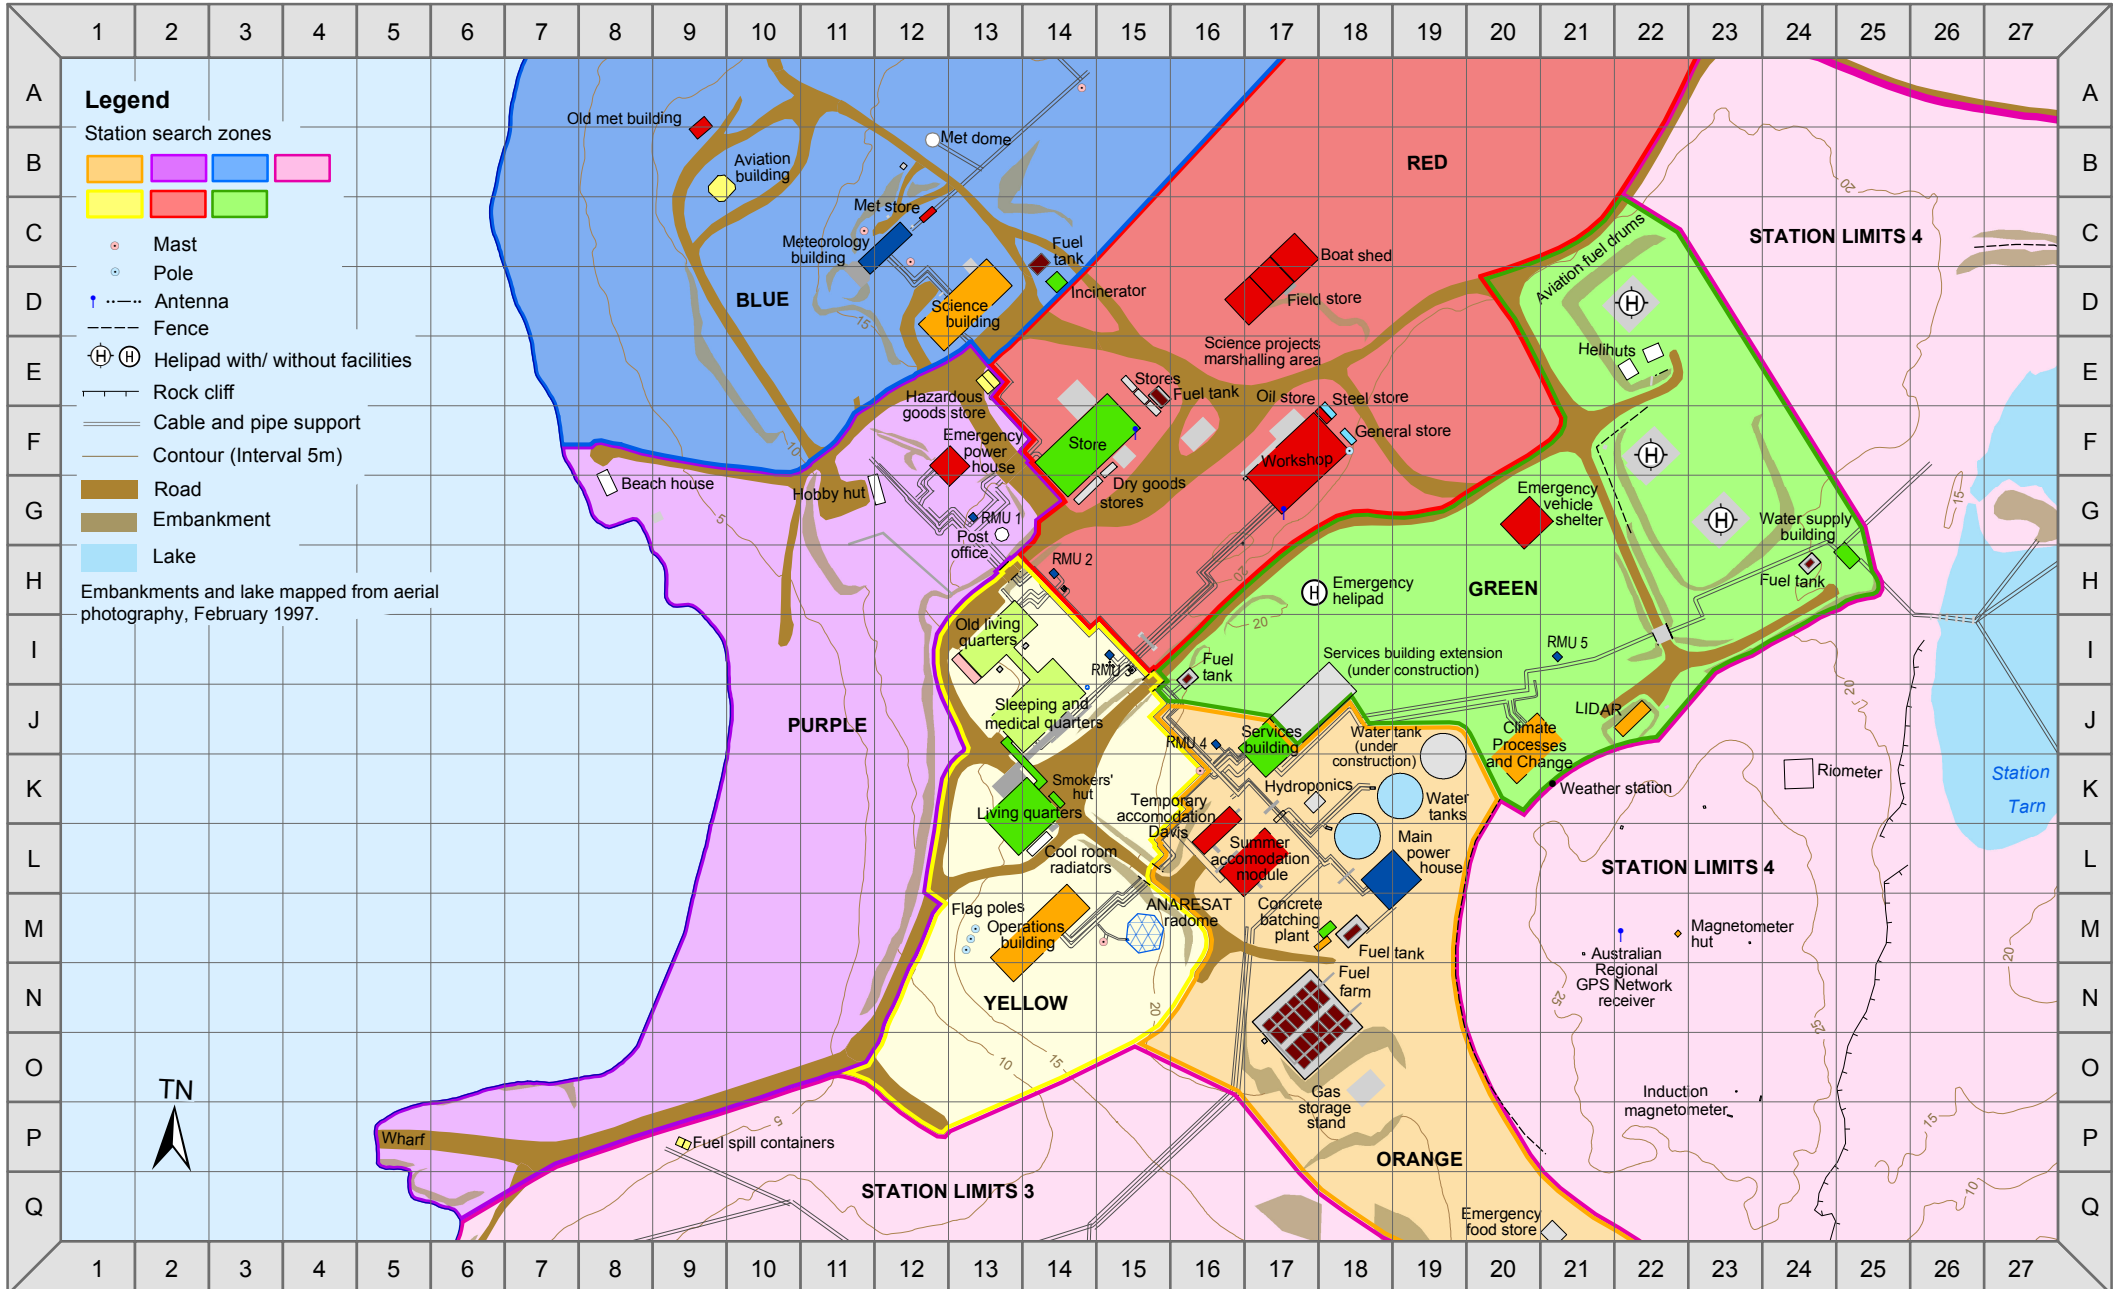

DAVIS

STATION SEARCH ZONES MAP 1

Australian Government
 Department of Sustainability, Environment,
 Water, Population and Communities
 Australian Antarctic Division

Legend

Station search zones

- Mast
- Pole
- Antenna
- Fence
- Helipad with/ without facilities
- Rock cliff
- Cable and pipe support
- Contour (Interval 5m)
- Road
- Embankment
- Lake

Embankments and lake mapped from aerial photography, February 1997.