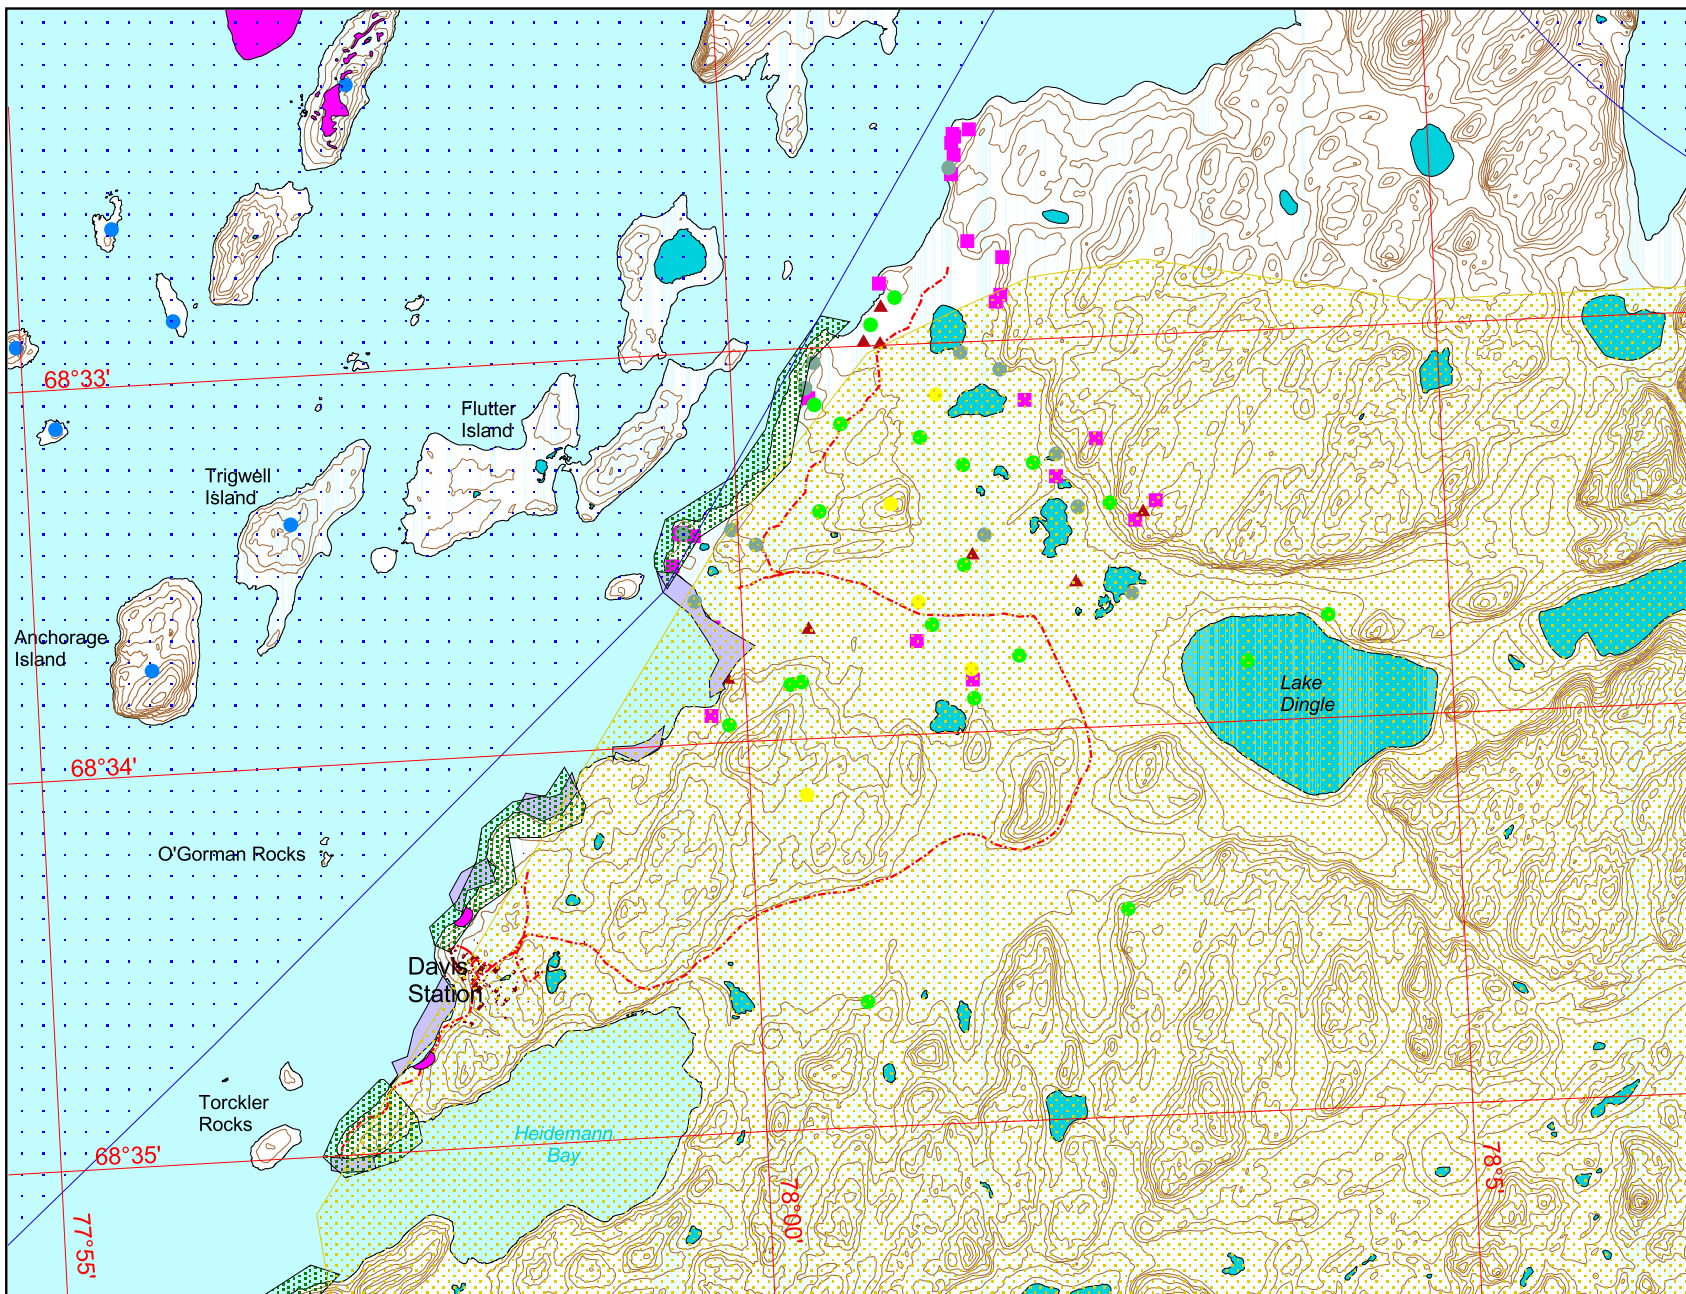

Davis Surrounds - Flora and Fauna

Produced by Australian
Antarctic Data Centre
July 1999

- Vehicle track
- Contour (5 m interval)
- Buildings
- Lake/tarn
- Algae
- Penguins
- Seals
- Skuas
- Snow Petrels
- Wilson's Storm Petrels
- Lichen
- Microorganisms
- Adélie Penguins
- Elephant Seals
- Weddell Seals

NOTE:

- 1 The inclusion of known flora and fauna data does not imply that this information is complete
- 2 Adélie Penguins and Emperor Penguins wander through the whole area

Metres

1:36,000

Projection: UTM Zone 44
Horizontal Datum: WGS84
Vertical Datum: MSL