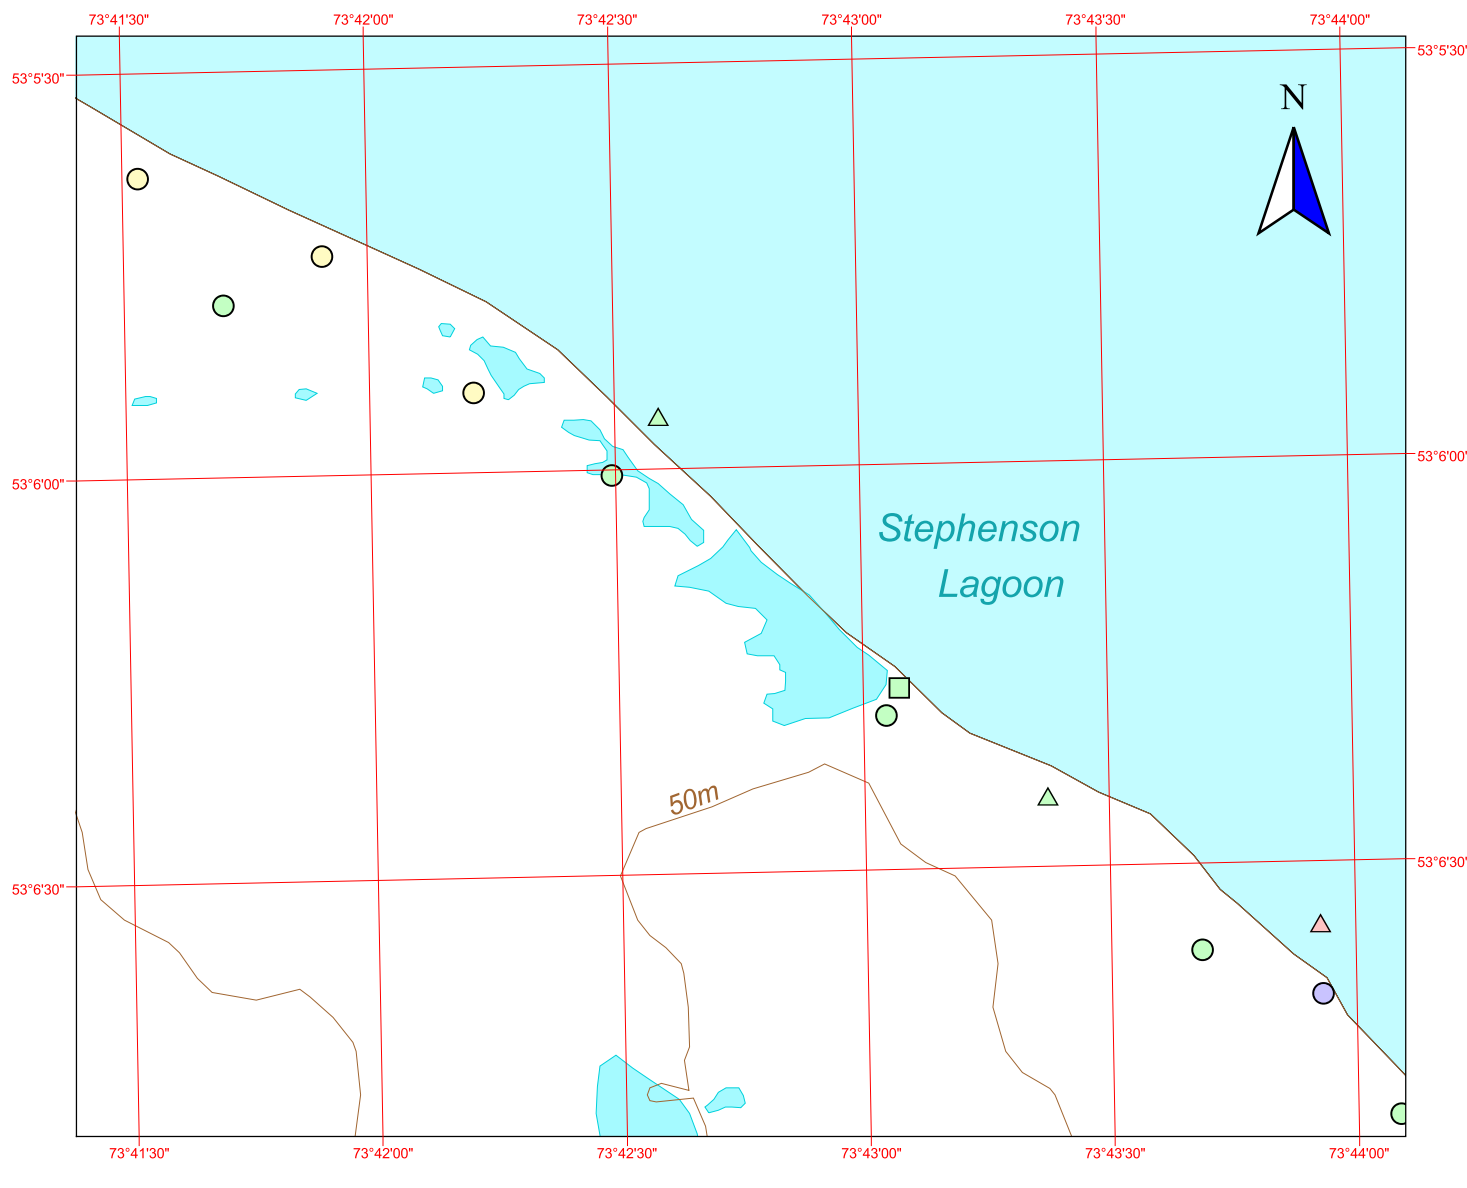

Working map of Stephenson Lagoon, Heard Island

Produced by Australian Antarctic Data Centre,
 Australian Antarctic Division,
 Department of the Environment and Heritage,
 December 1999
 © Commonwealth of Australia

- | | | |
|------------------|-----------------------|--------------------------|
| Penguins | | Flying birds |
| Seals | ● Gentoo Penguins | ■ Black-browed Albatross |
| ▲ Elephant Seals | ● King Penguins | ■ Cormorants |
| ▲ Fur Seals | ● Macaroni Penguins | ■ Southern Giant Petrel |
| ▲ Leopard Seal | ● Rockhopper Penguins | ■ Wandering Albatross |
| | ● Unknown species | |

Note: The location of wildlife is approximate.
 Please email comments to gis@antdiv.gov.au
 Universal transverse mercator projection, zone 43
 Horizontal datum: WGS84
 Vertical datum: Mean seal level