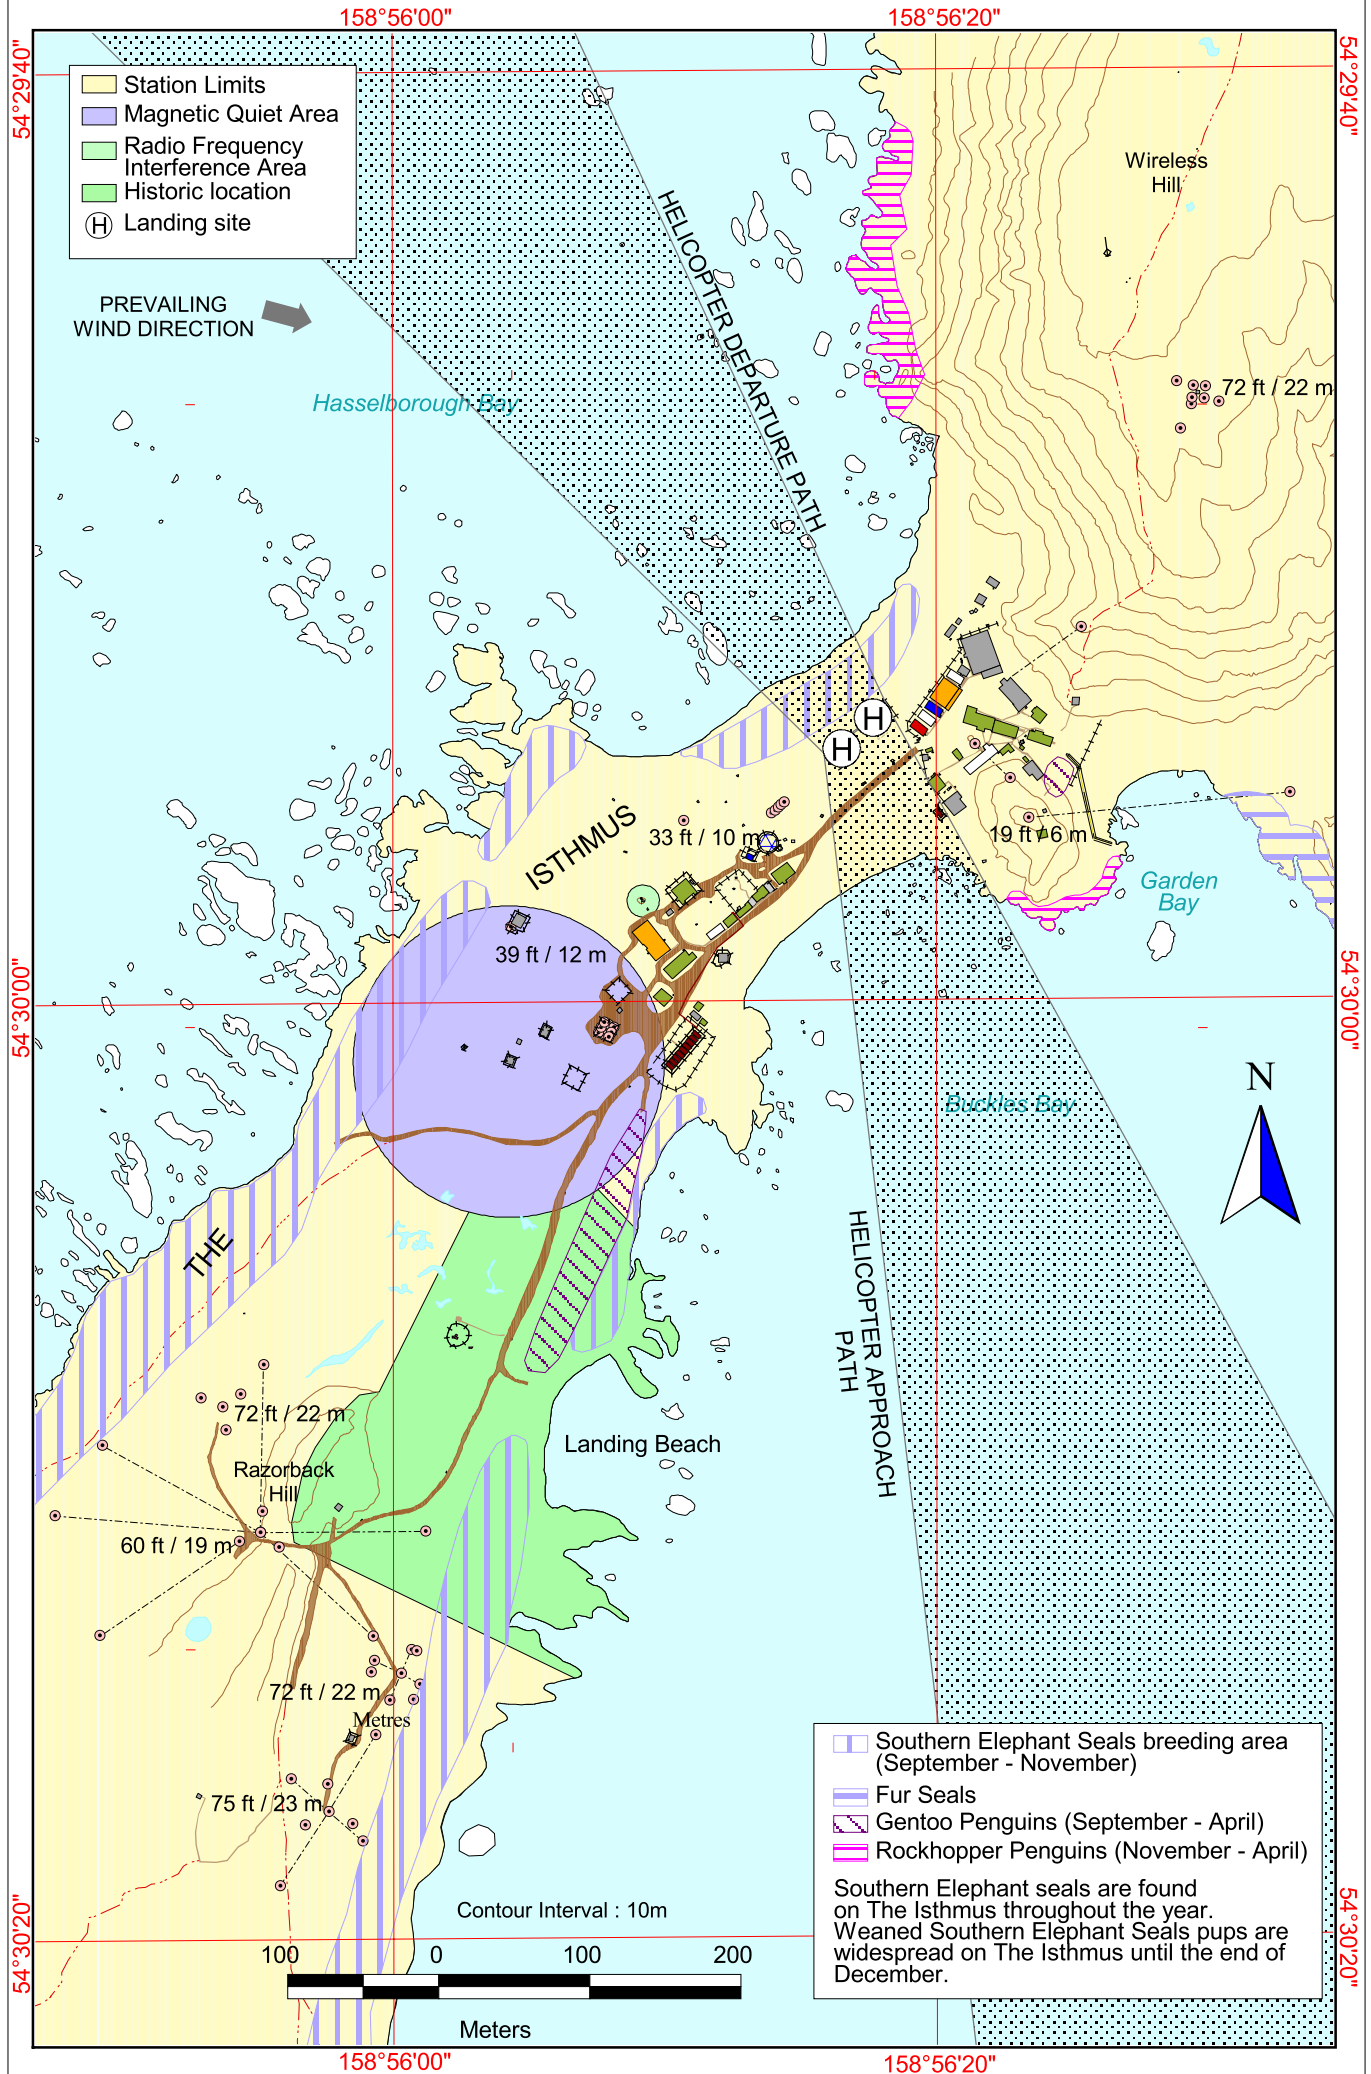

# Macquarie Island approach paths

Southern Elephant Seals breeding area (September - November)  
 Fur Seals  
 Gentoo Penguins (September - April)  
 Rockhopper Penguins (November - April)

Southern Elephant seals are found on The Isthmus throughout the year. Weaned Southern Elephant Seals pups are widespread on The Isthmus until the end of December.