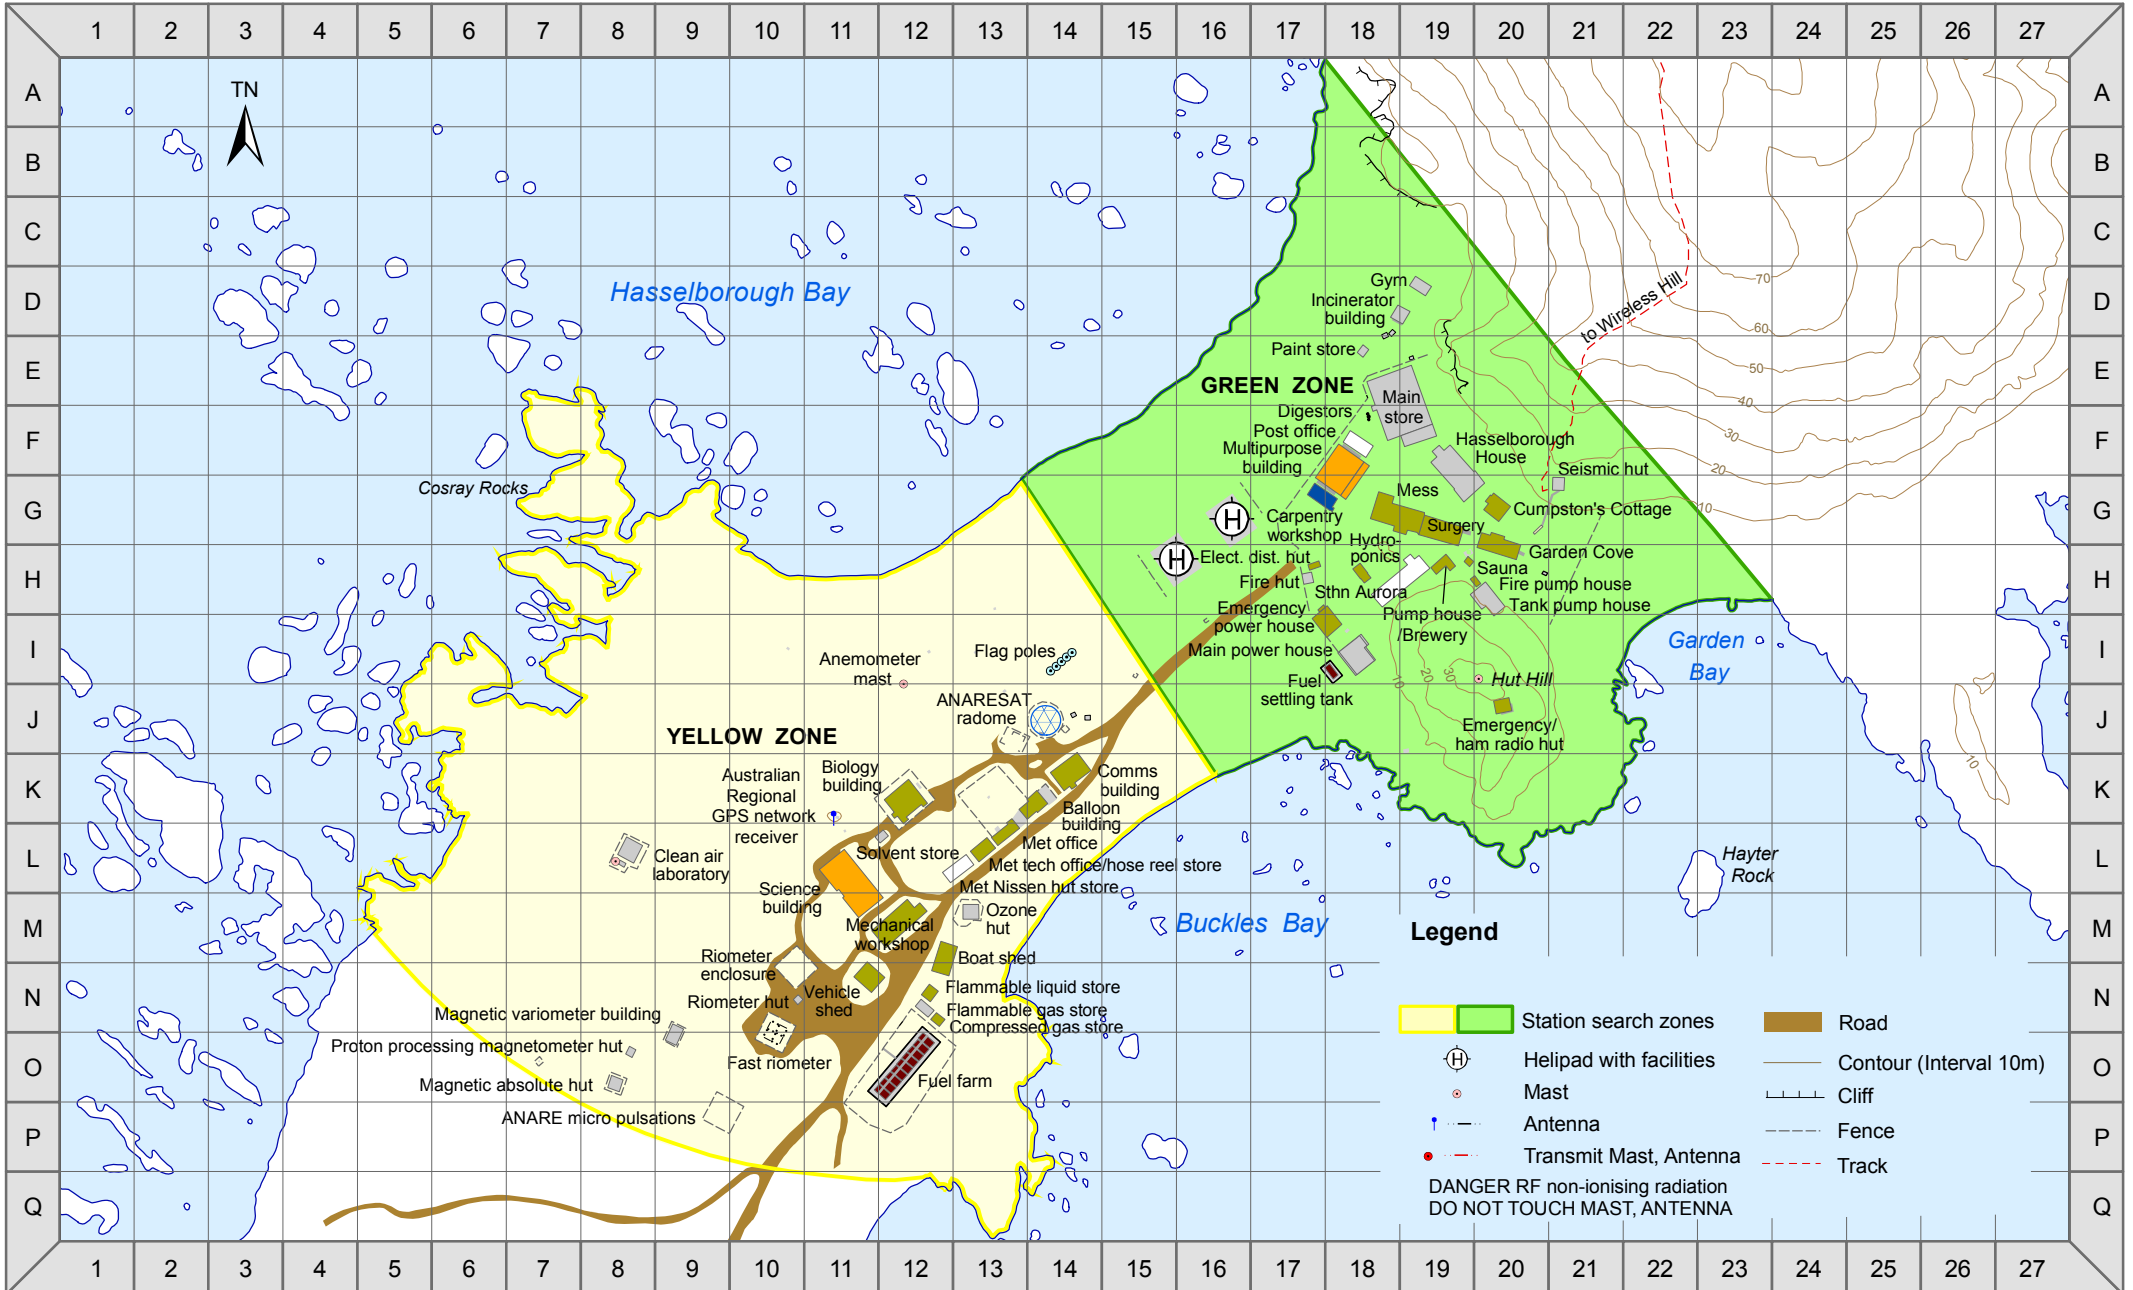

MACQUARIE ISLAND STATION SEARCH ZONES

Australian Government
 Department of the Environment, Water, Heritage and the Arts
 Australian Antarctic Division

Horizontal Datum: WGS84
 Projection: UTM Zone 57
 Produced by the Australian Antarctic Data Centre, June 2010

Map available at: <http://data.aad.gov.au/aadc/mapcat/>
 Map Catalogue No. 13804
 © Commonwealth of Australia 2010