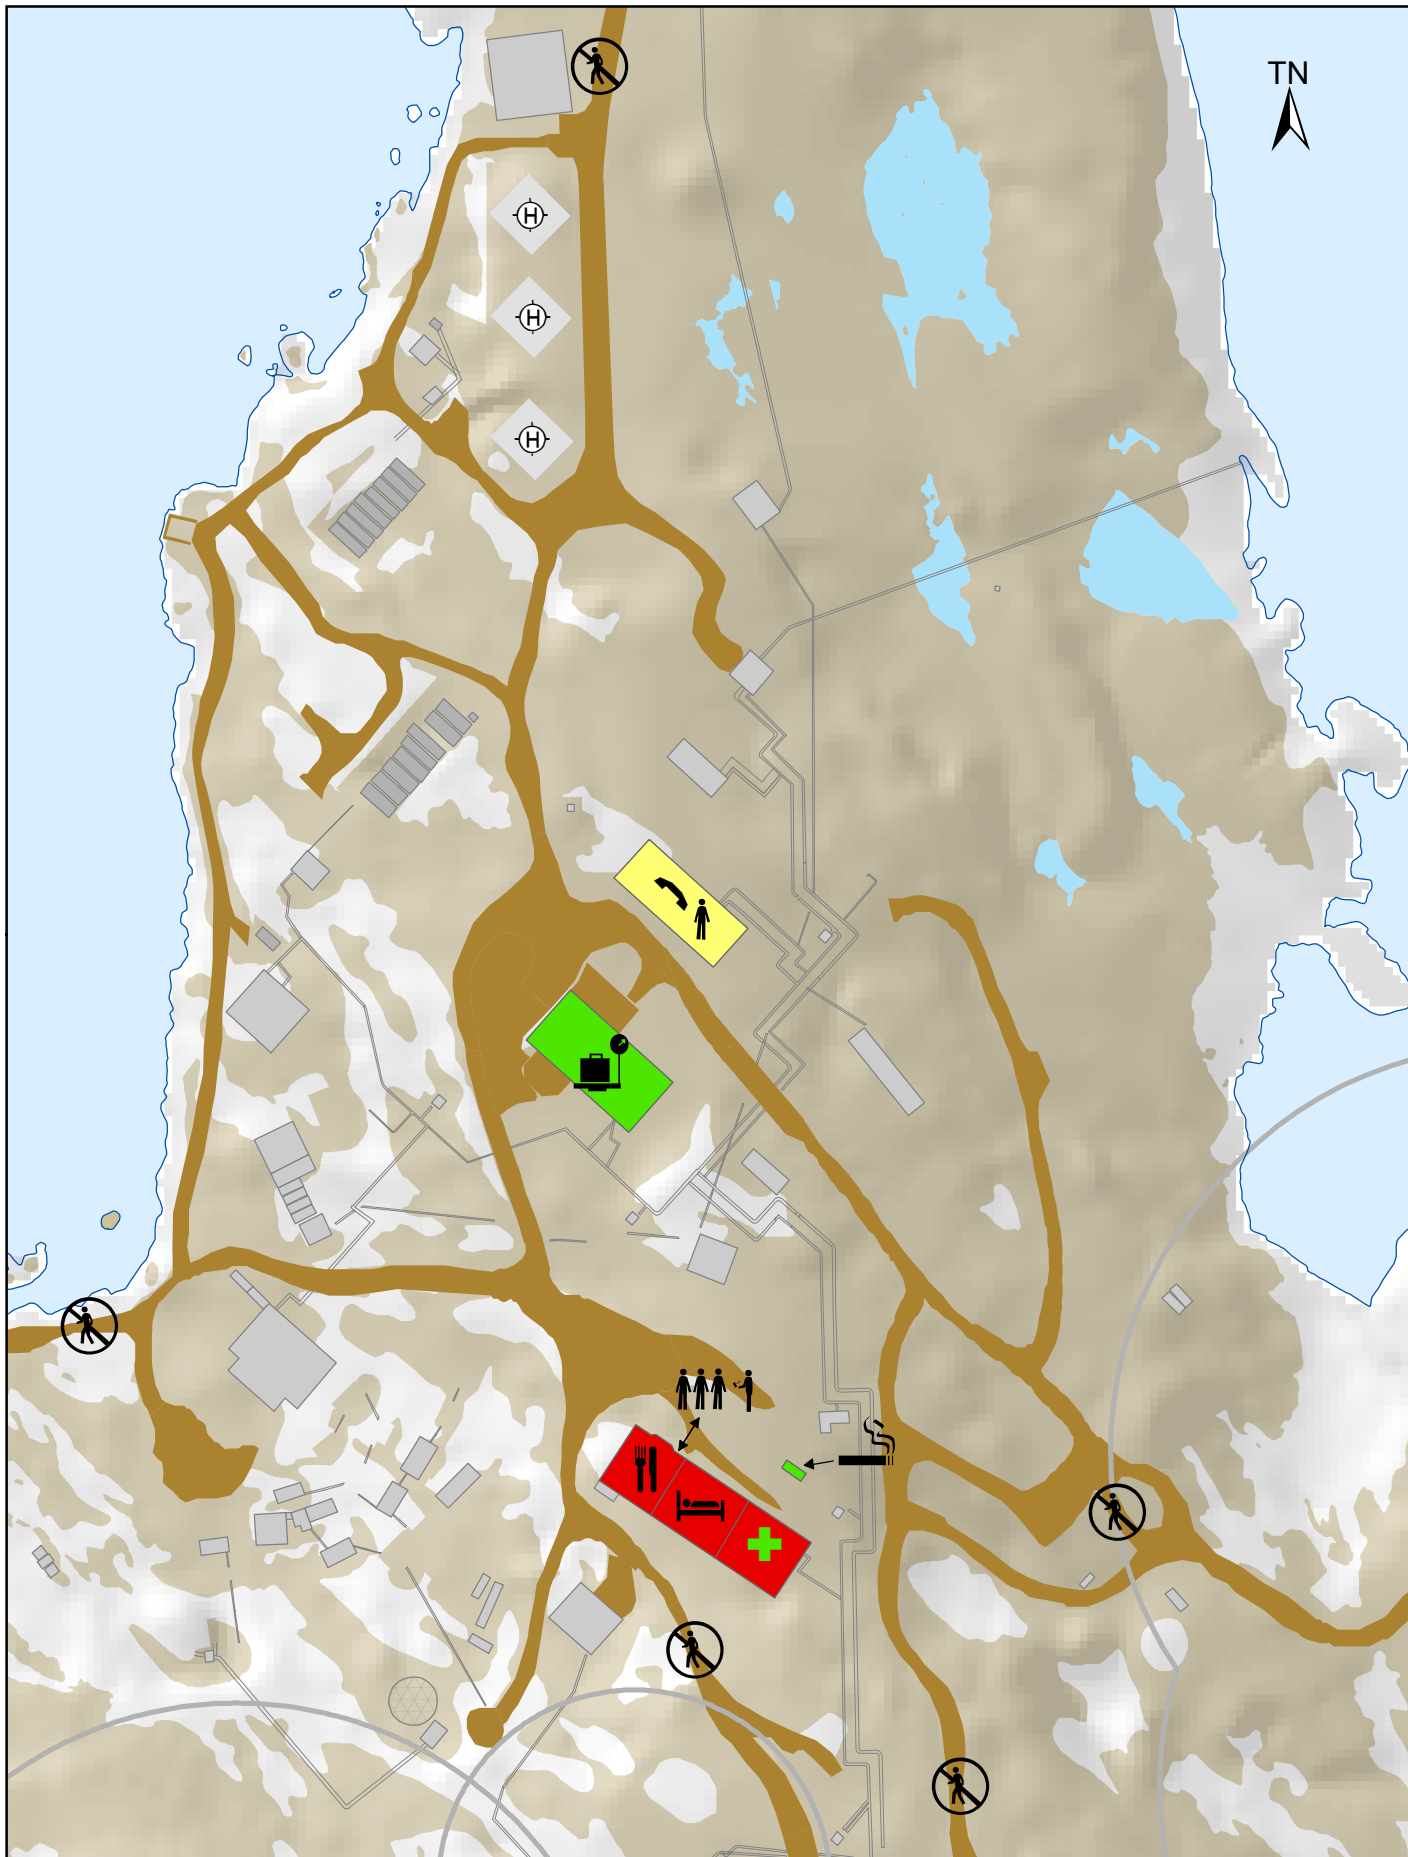

# MAWSON

Map for non-English speaking visitors

Australian Government  
Department of the Environment  
Australian Antarctic Division

Map produced by the Australian Antarctic  
Data Centre, November 2015. Map No. 14490  
Map available at:  
<http://data.aad.gov.au/aadc/mapcat/>

0 50 100  
Metres

© Commonwealth of Australia 2015  
This work is licensed under a Creative  
Commons Attribution 3.0 Unported License