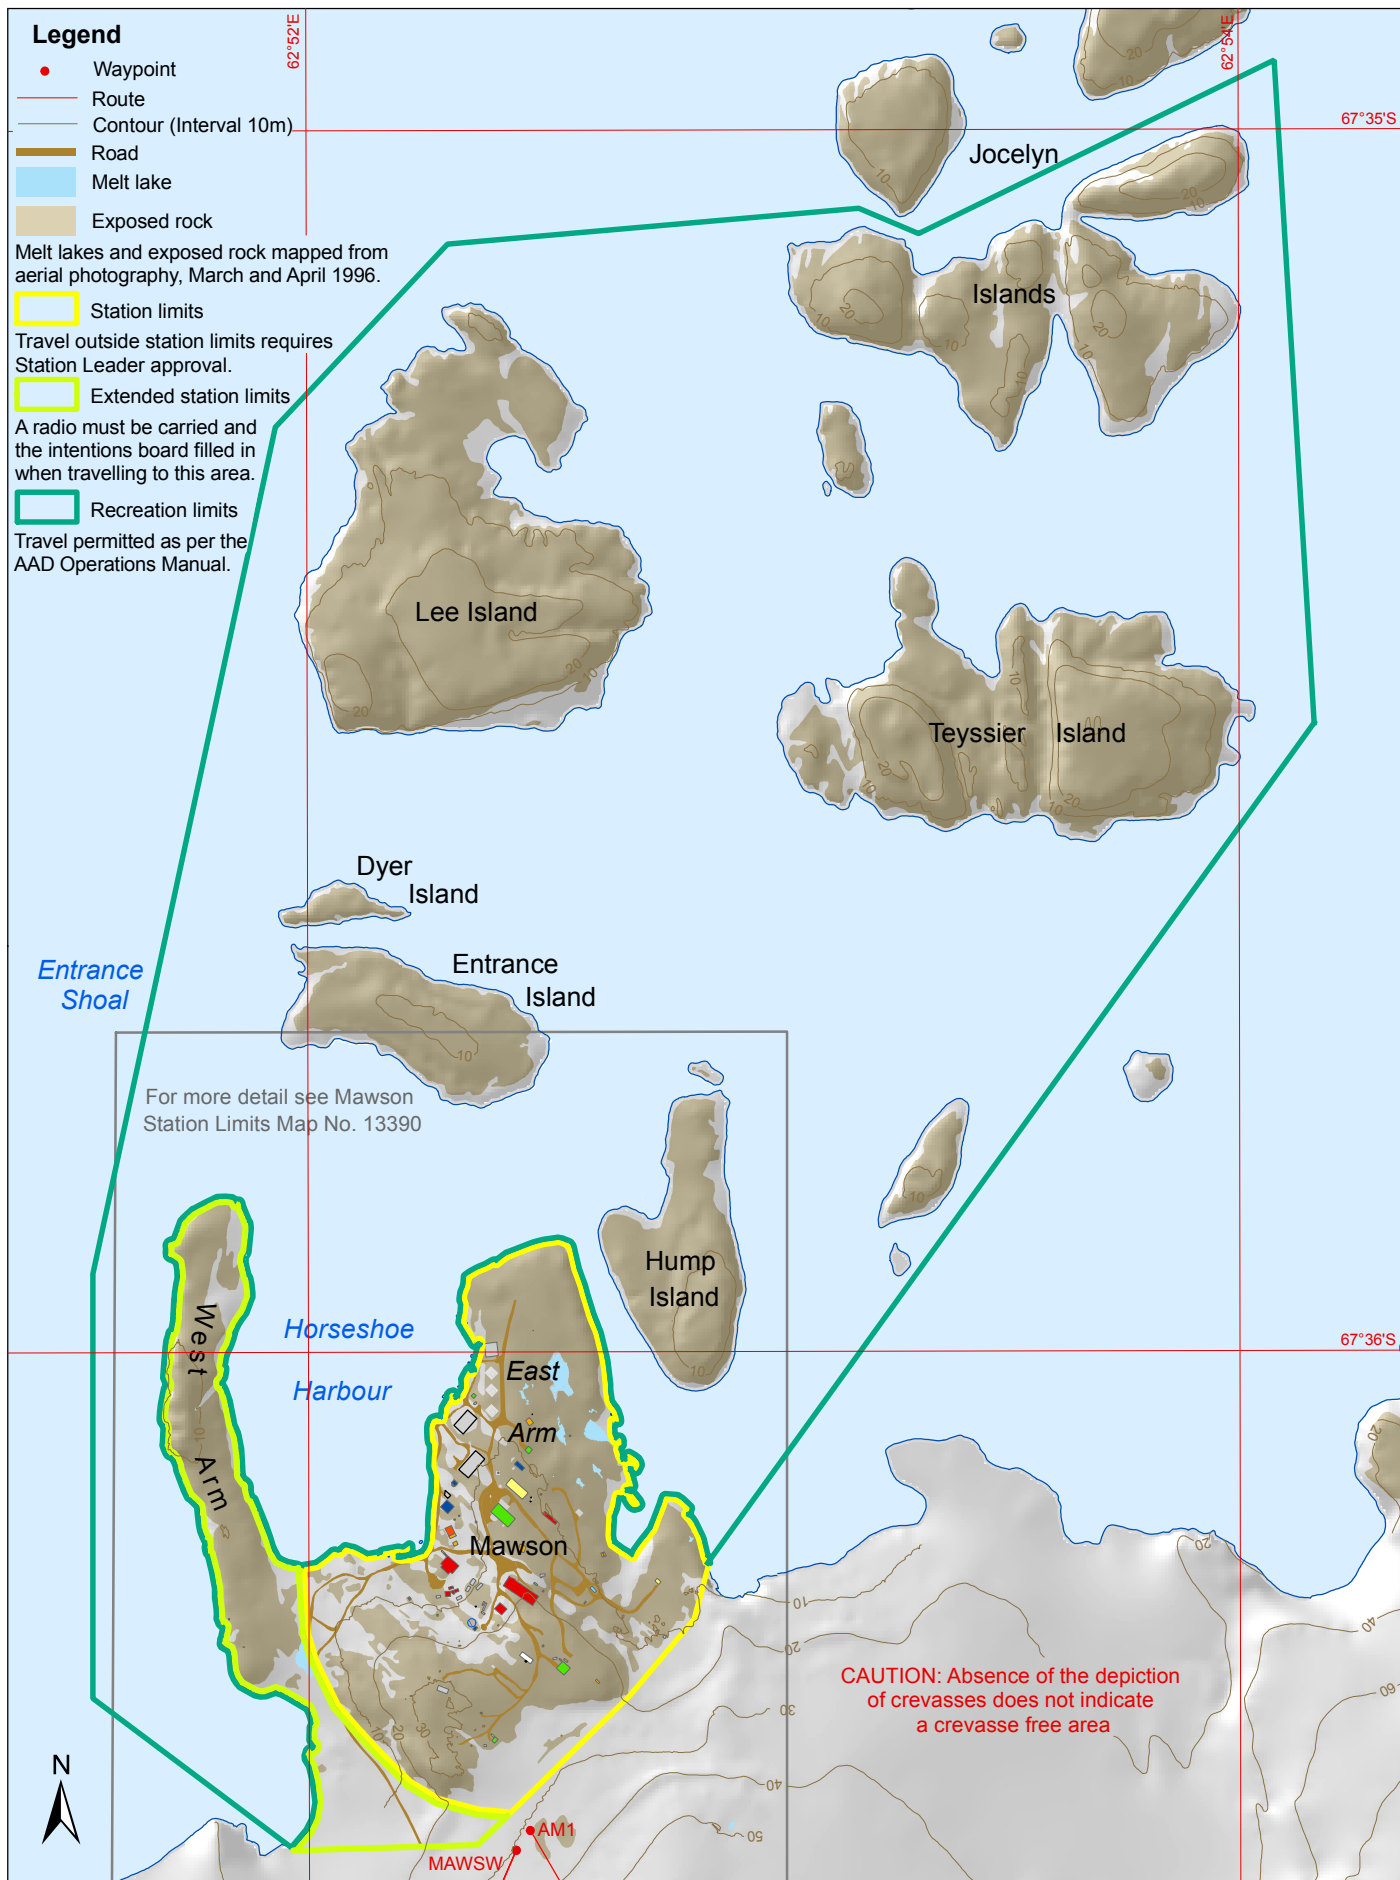

MAWSON STATION

RECREATION LIMITS

Australian Government
 Department of the Environment
 Water, Heritage and the Arts
 Australian Antarctic Division

Horizontal Datum: WGS84
 Projection: UTM Zone 41

Produced by the Australian Antarctic Data Centre, Dec 2007
 Map available at: <http://aadc-maps.aad.gov.au/aadc/mapcat/>
 Map Catalogue No. 13391