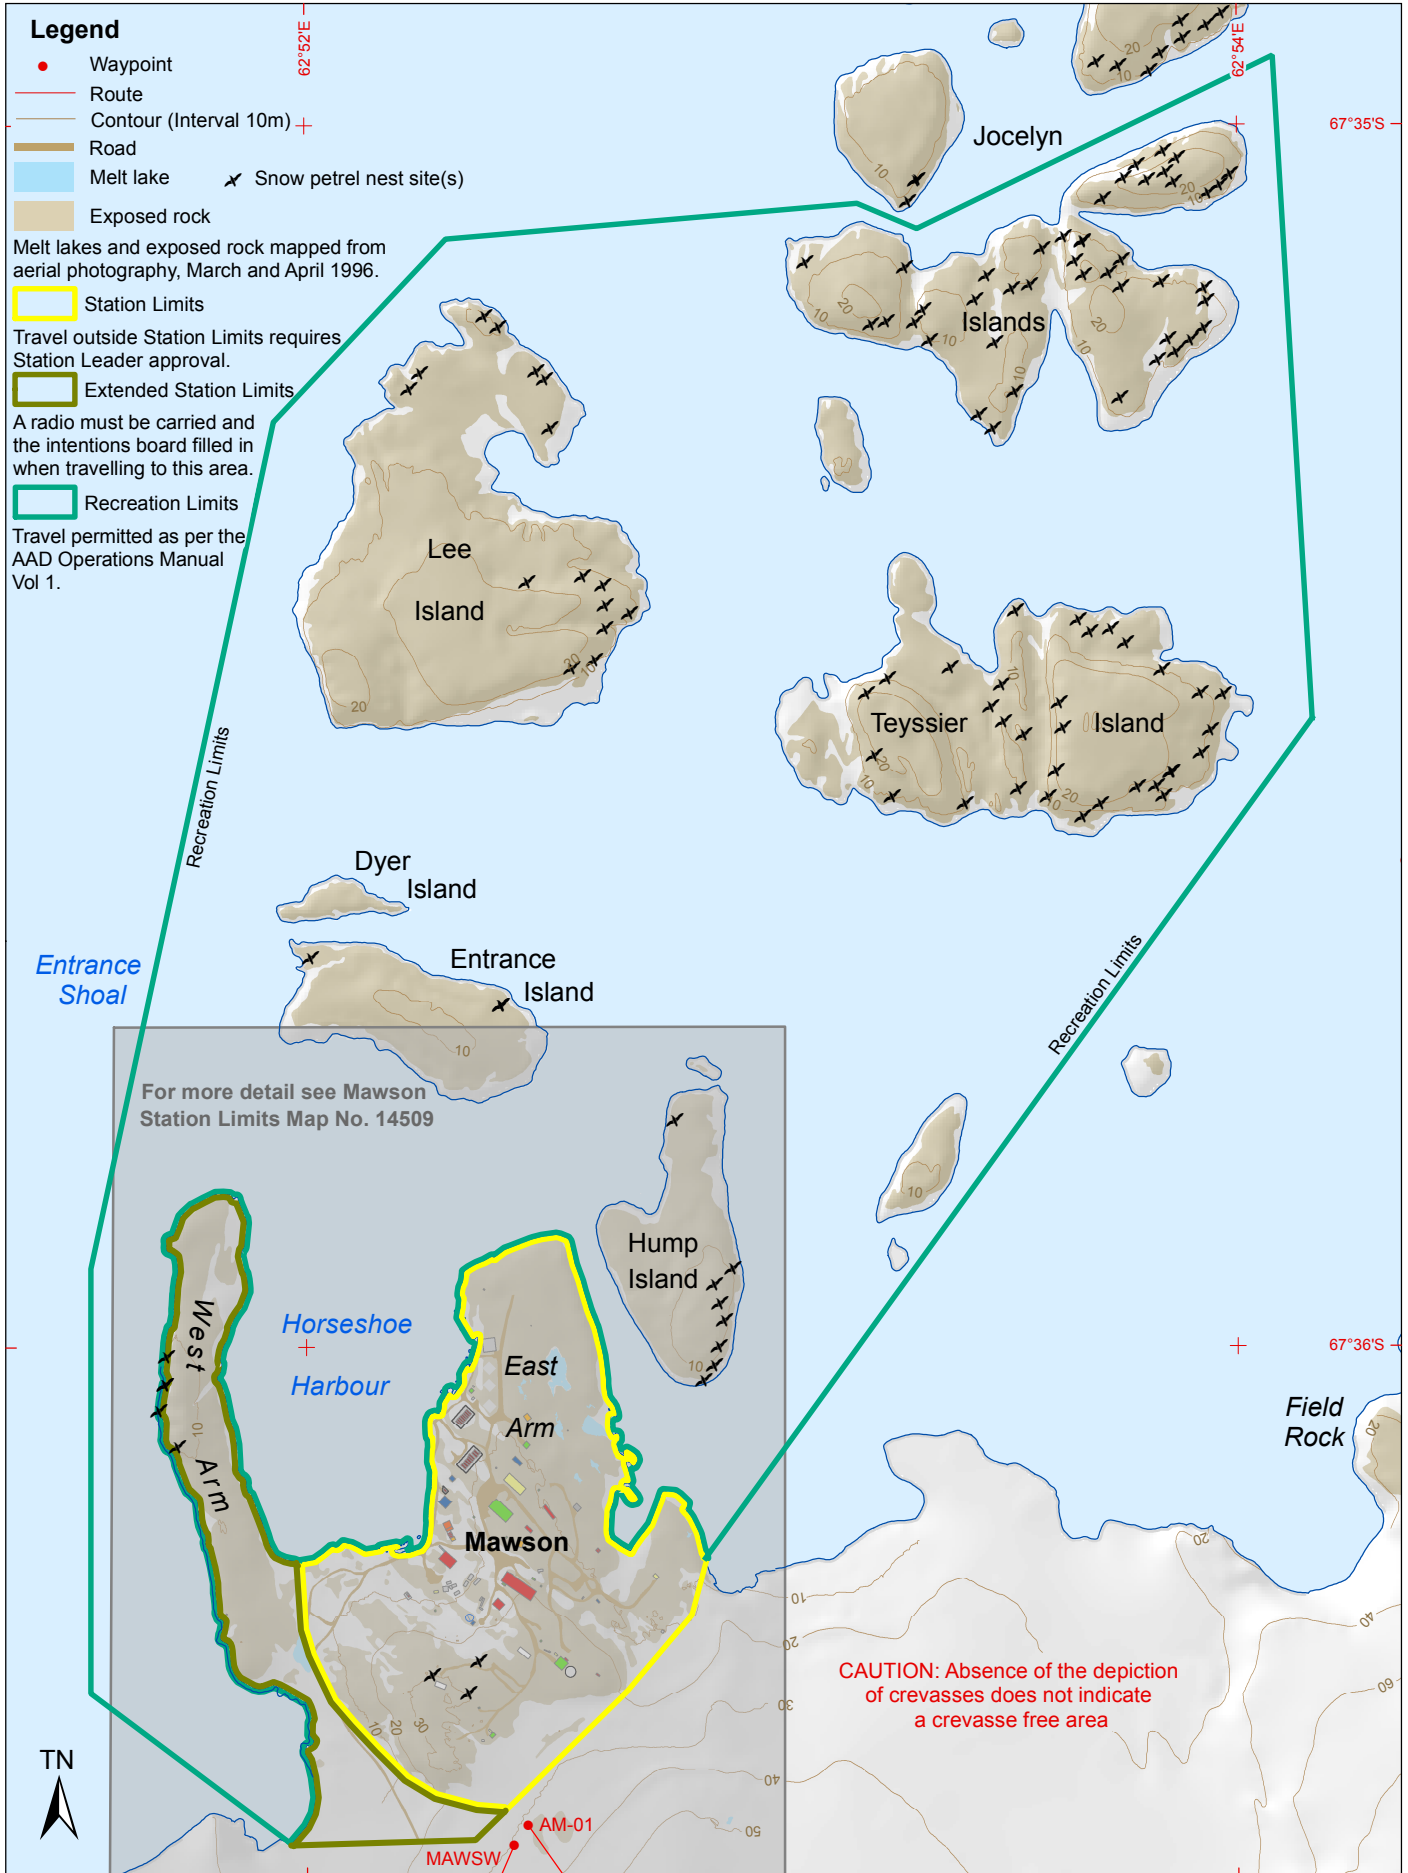

MAWSON RECREATION LIMITS

Australian Government
Department of the Environment and Energy
Australian Antarctic Division

Horizontal Datum: WGS84
Projection: UTM Zone 41

Produced by the Australian Antarctic Data Centre, July 2016
Map available at: <http://data.aad.gov.au/aadc/mapcat/>
Map Catalogue No. 14510