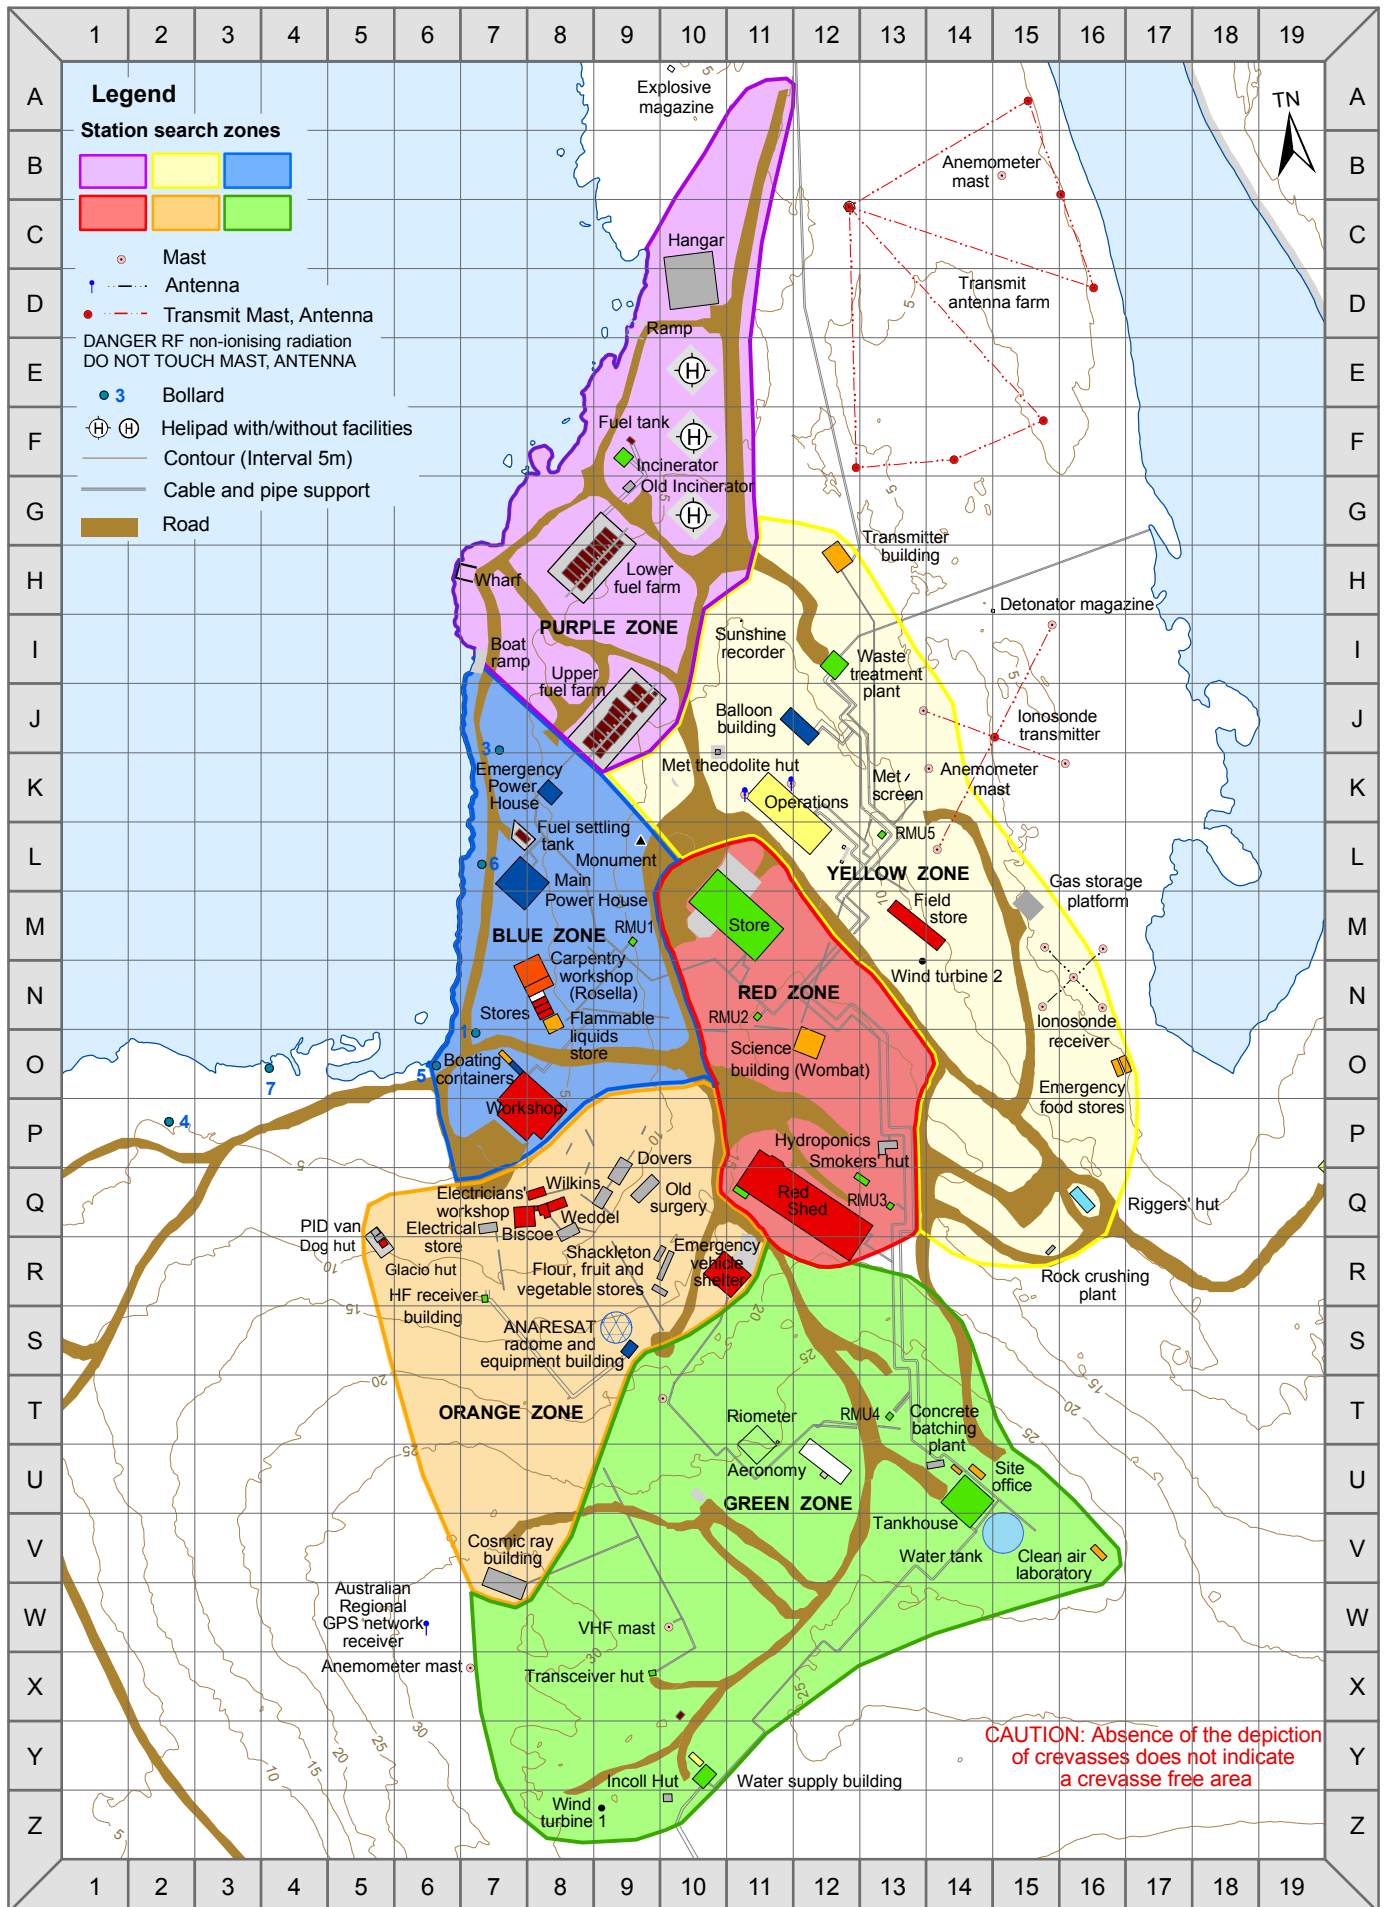

MAWSON STATION SEARCH ZONES

Australian Government
 Department of the Environment,
 Water, Heritage and the Arts
 Australian Antarctic Division

CAUTION: Absence of the depiction of crevasses does not indicate a crevasse free area

Horizontal Datum: WGS84
 Projection: UTM Zone 41

Produced by the Australian Antarctic Data Centre, June 2010

Map available at: <http://data.aad.gov.au/aadc/mapcat/>
 Map Catalogue No. 13792
 © Commonwealth of Australia 2010