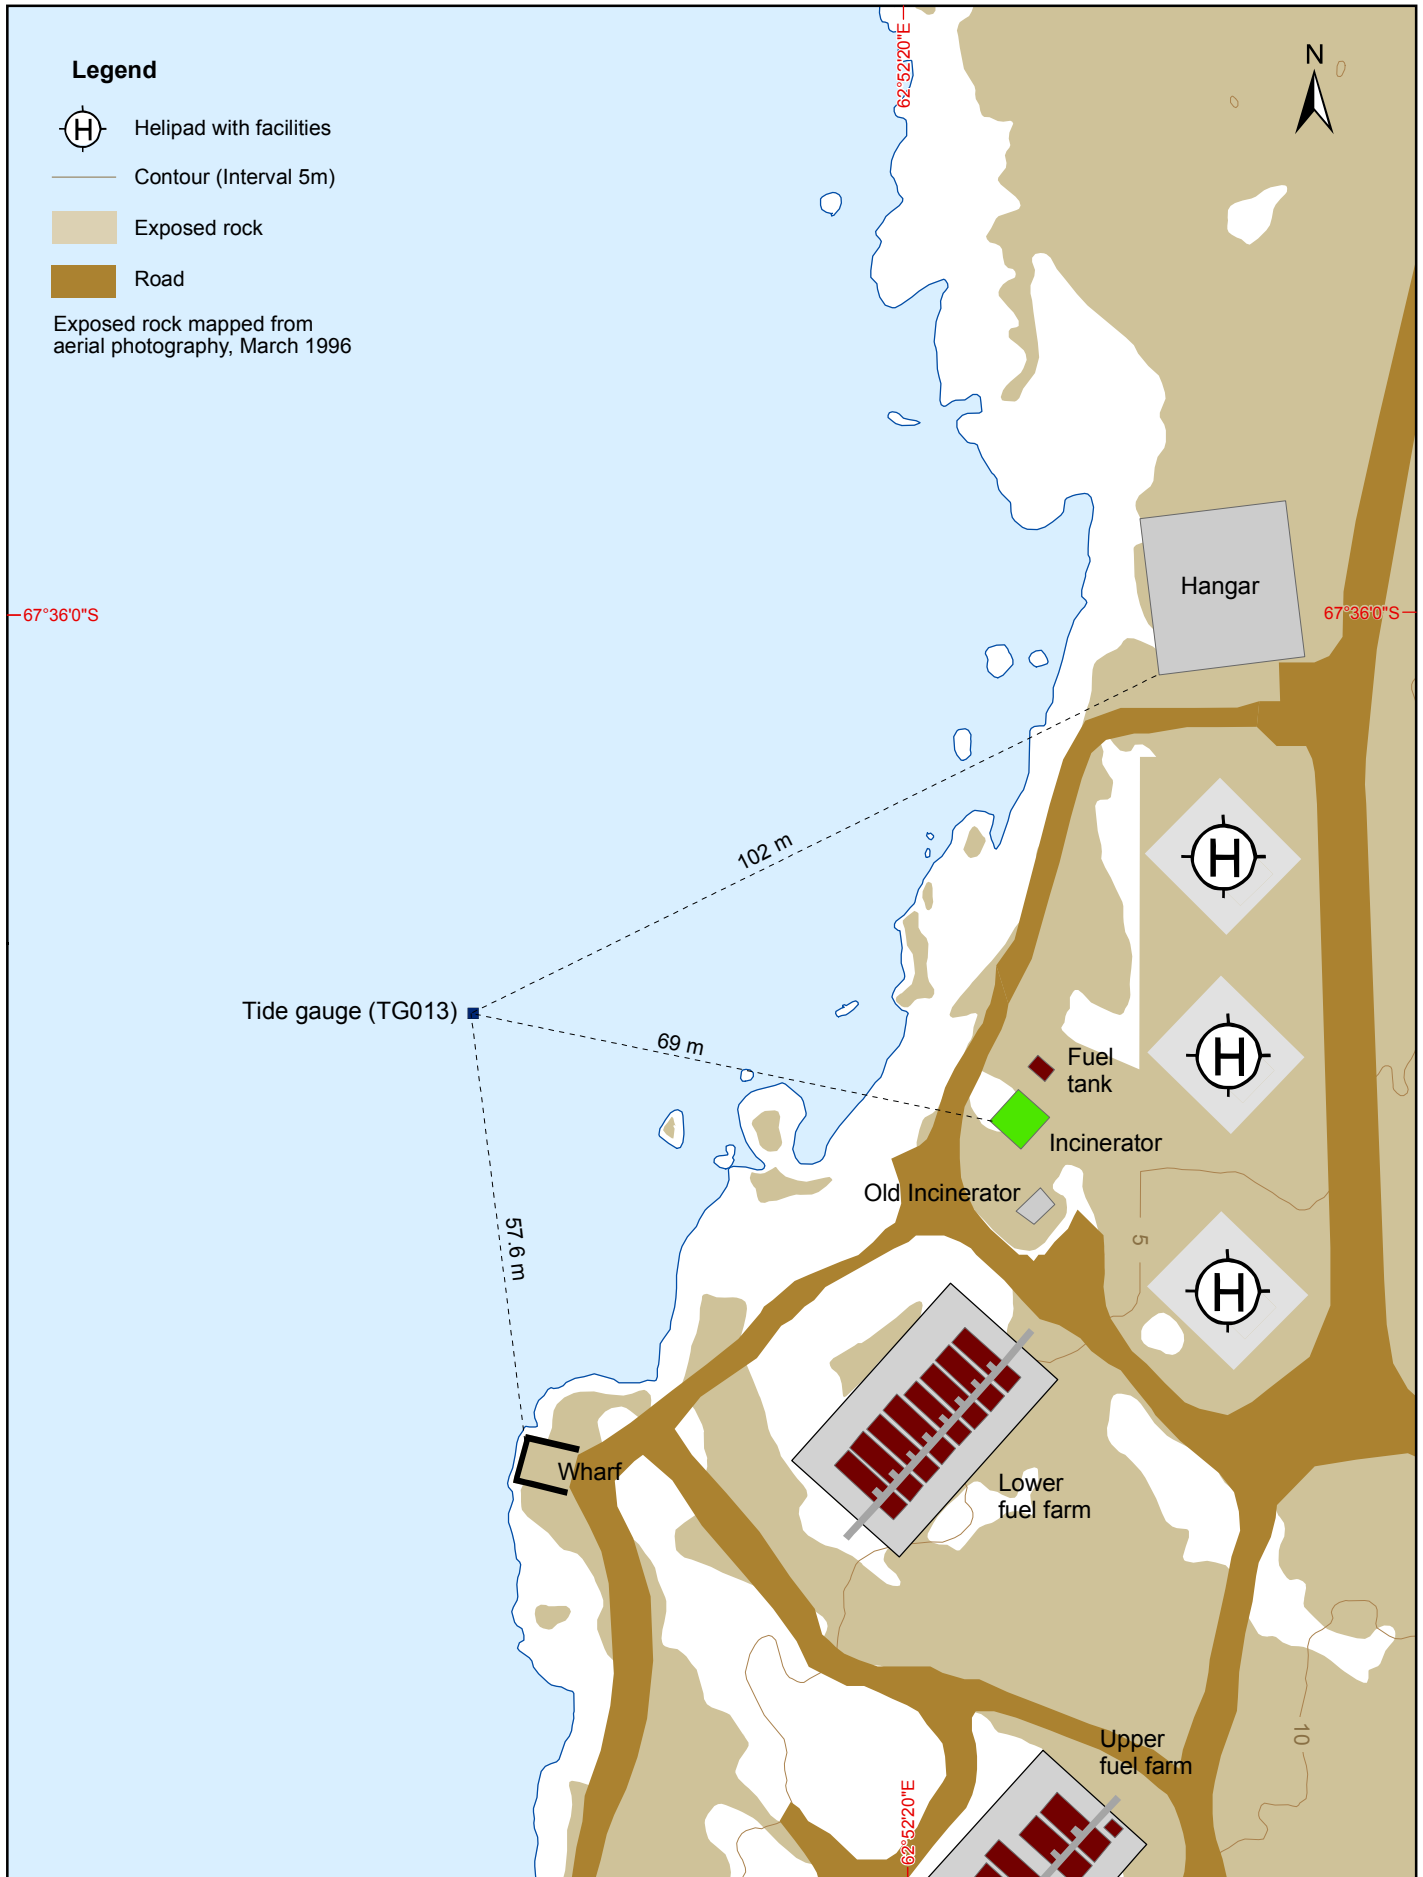

MAWSON

TIDE GAUGE LOCATION

Australian Government
 Department of the Environment
 Australian Antarctic Division

Horizontal Datum: WGS84
 Projection: UTM Zone 41

Produced by the Australian Antarctic Data Centre, November 2013
 Map available at: <http://data.aad.gov.au/aadc/mapcat/>
 Map Catalogue No. 14263