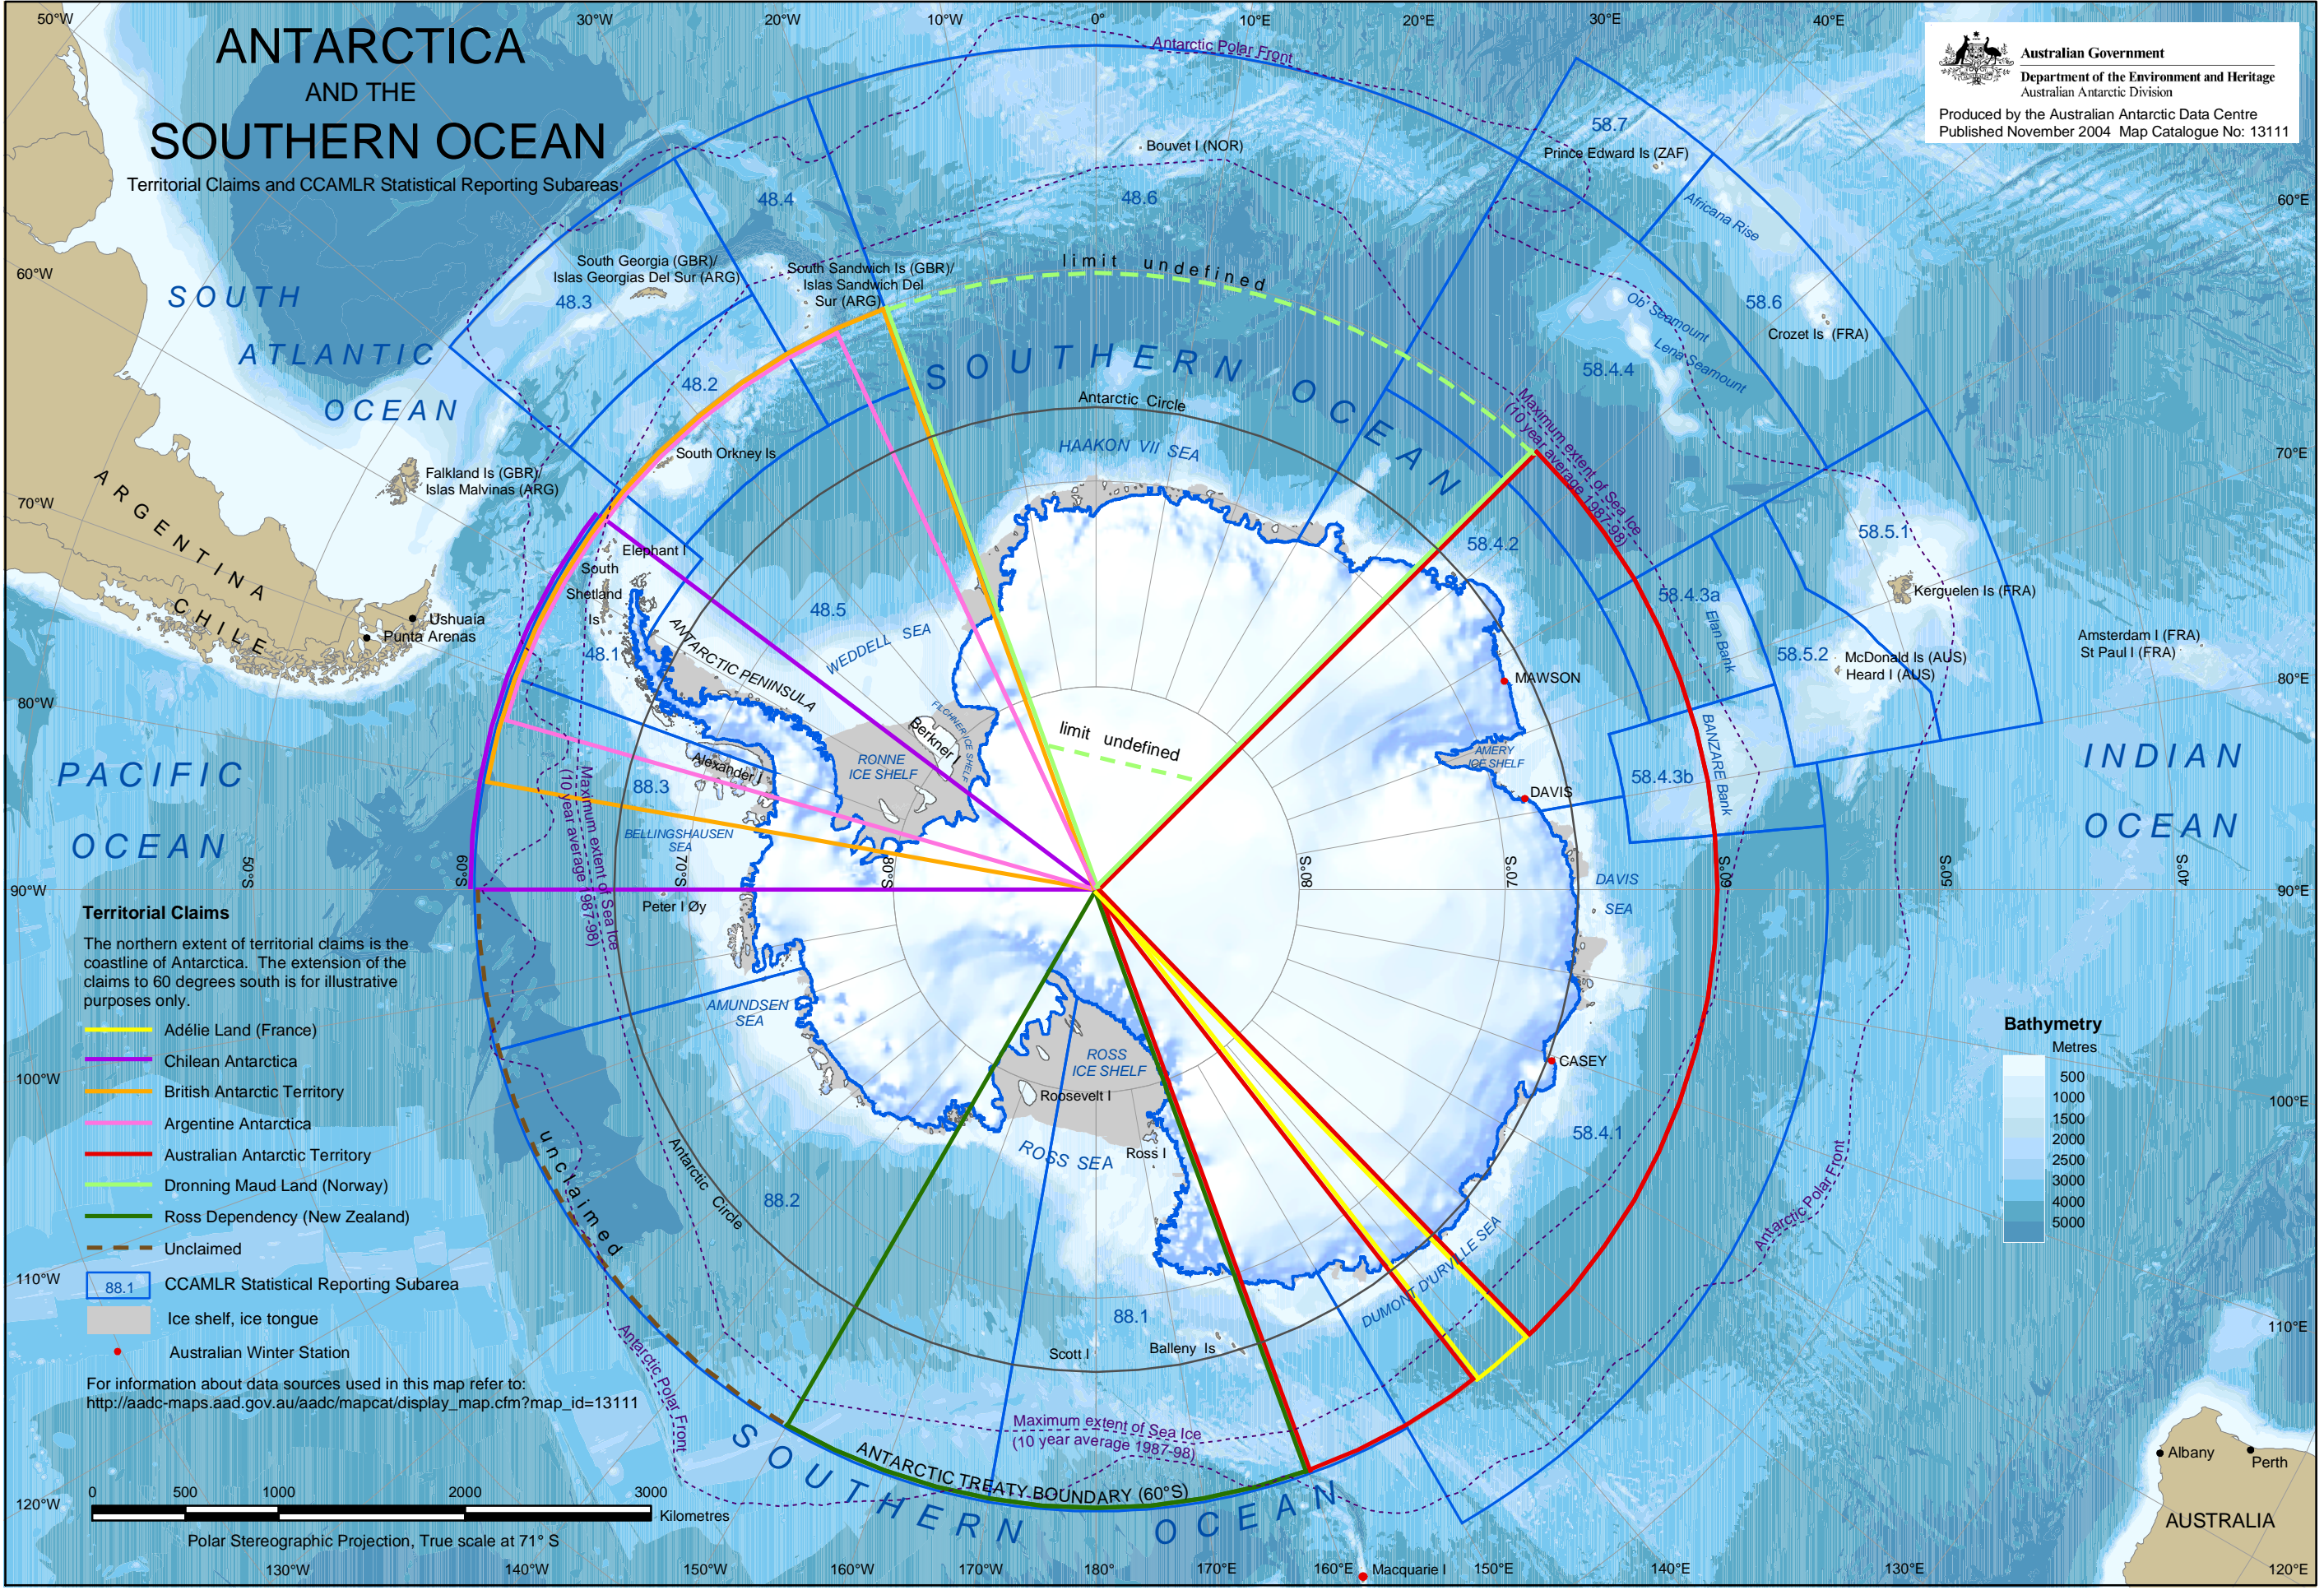

# ANTARCTICA AND THE SOUTHERN OCEAN

Australian Government  
 Department of the Environment and Heritage  
 Australian Antarctic Division  
 Produced by the Australian Antarctic Data Centre  
 Published November 2004 Map Catalogue No: 13111

- Territorial Claims**
- The northern extent of territorial claims is the coastline of Antarctica. The extension of the claims to 60 degrees south is for illustrative purposes only.
- Adélie Land (France)
  - Chilean Antarctica
  - British Antarctic Territory
  - Argentine Antarctica
  - Australian Antarctic Territory
  - Dronning Maud Land (Norway)
  - Ross Dependency (New Zealand)
  - - - Unclaimed
- 88.1 CCAMLR Statistical Reporting Subarea
- Ice shelf, ice tongue
- Australian Winter Station

For information about data sources used in this map refer to:  
[http://aadc-maps.aad.gov.au/aadc/mapcat/display\\_map.cfm?map\\_id=13111](http://aadc-maps.aad.gov.au/aadc/mapcat/display_map.cfm?map_id=13111)

Polar Stereographic Projection, True scale at 71° S

Albany Perth  
 AUSTRALIA