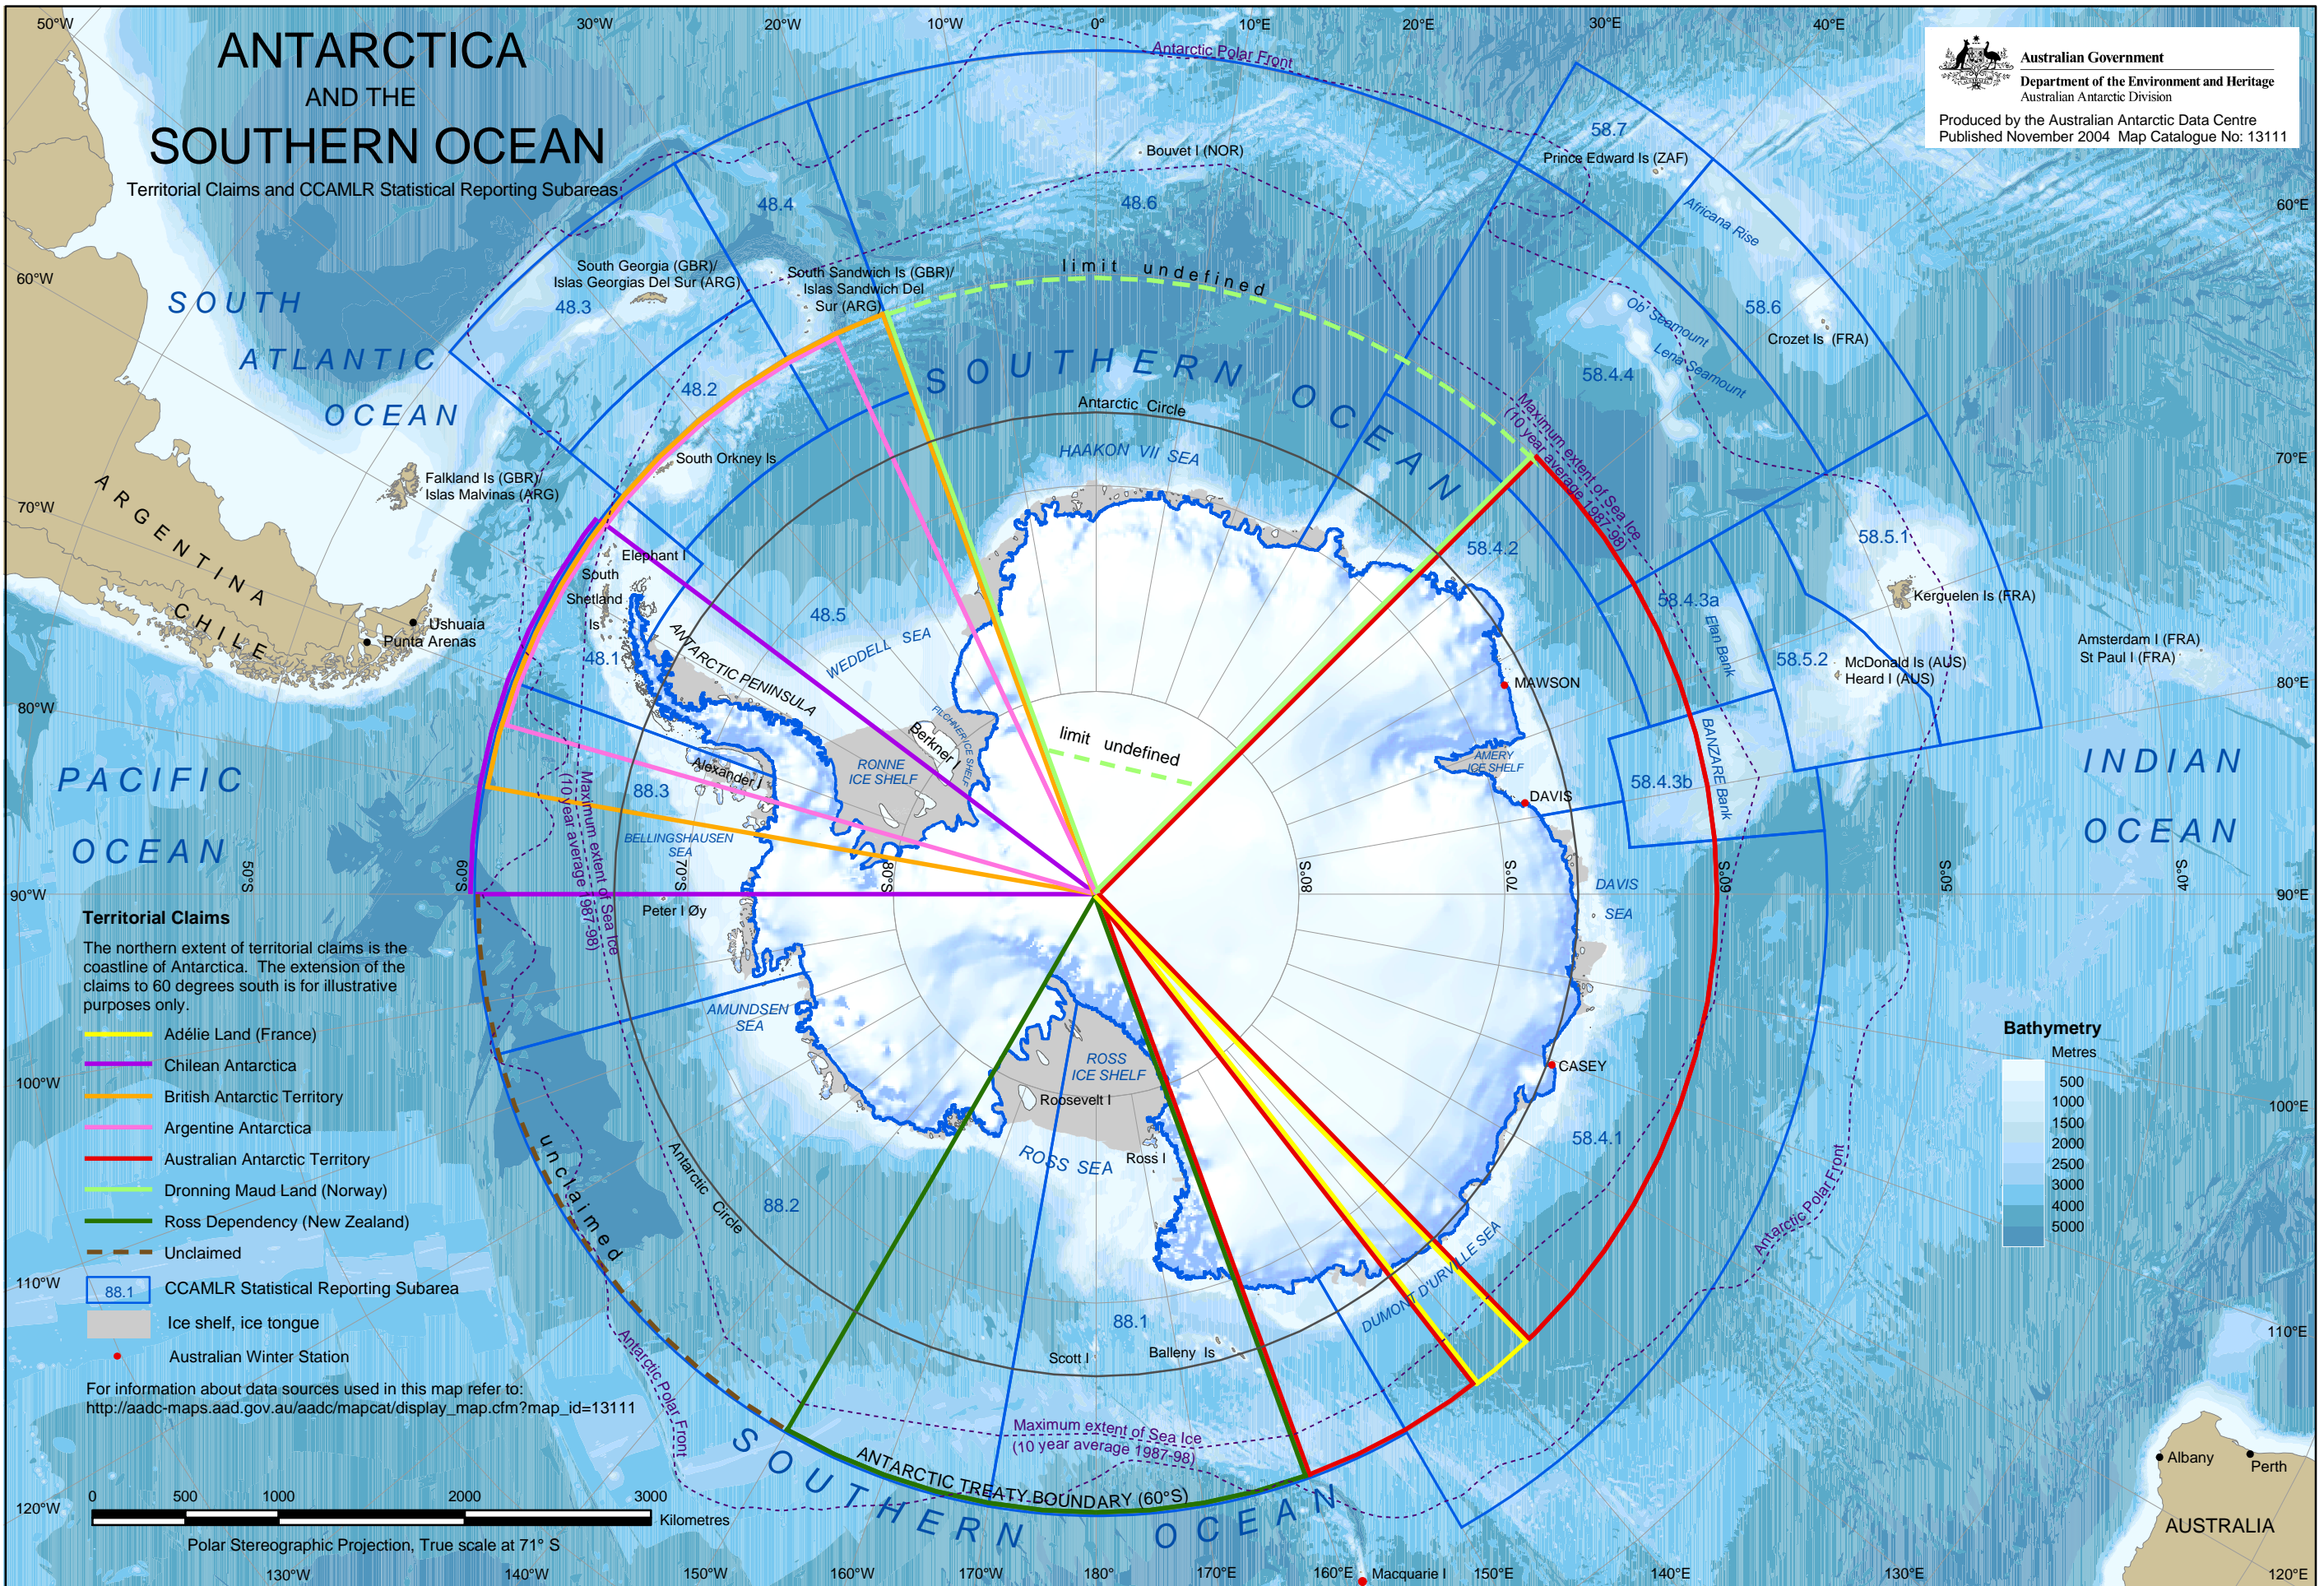

ANTARCTICA AND THE SOUTHERN OCEAN

Australian Government
 Department of the Environment and Heritage
 Australian Antarctic Division
 Produced by the Australian Antarctic Data Centre
 Published November 2004 Map Catalogue No: 13111

Territorial Claims

The northern extent of territorial claims is the coastline of Antarctica. The extension of the claims to 60 degrees south is for illustrative purposes only.

- Adélie Land (France)
- Chilean Antarctica
- British Antarctic Territory
- Argentine Antarctica
- Australian Antarctic Territory
- Dronning Maud Land (Norway)
- Ross Dependency (New Zealand)
- Unclaimed
- 88.1 CCAMLR Statistical Reporting Subarea
- Ice shelf, ice tongue
- Australian Winter Station

For information about data sources used in this map refer to:
http://aadc-maps.aad.gov.au/aadc/mapcat/display_map.cfm?map_id=13111

Bathymetry

Polar Stereographic Projection, True scale at 71° S