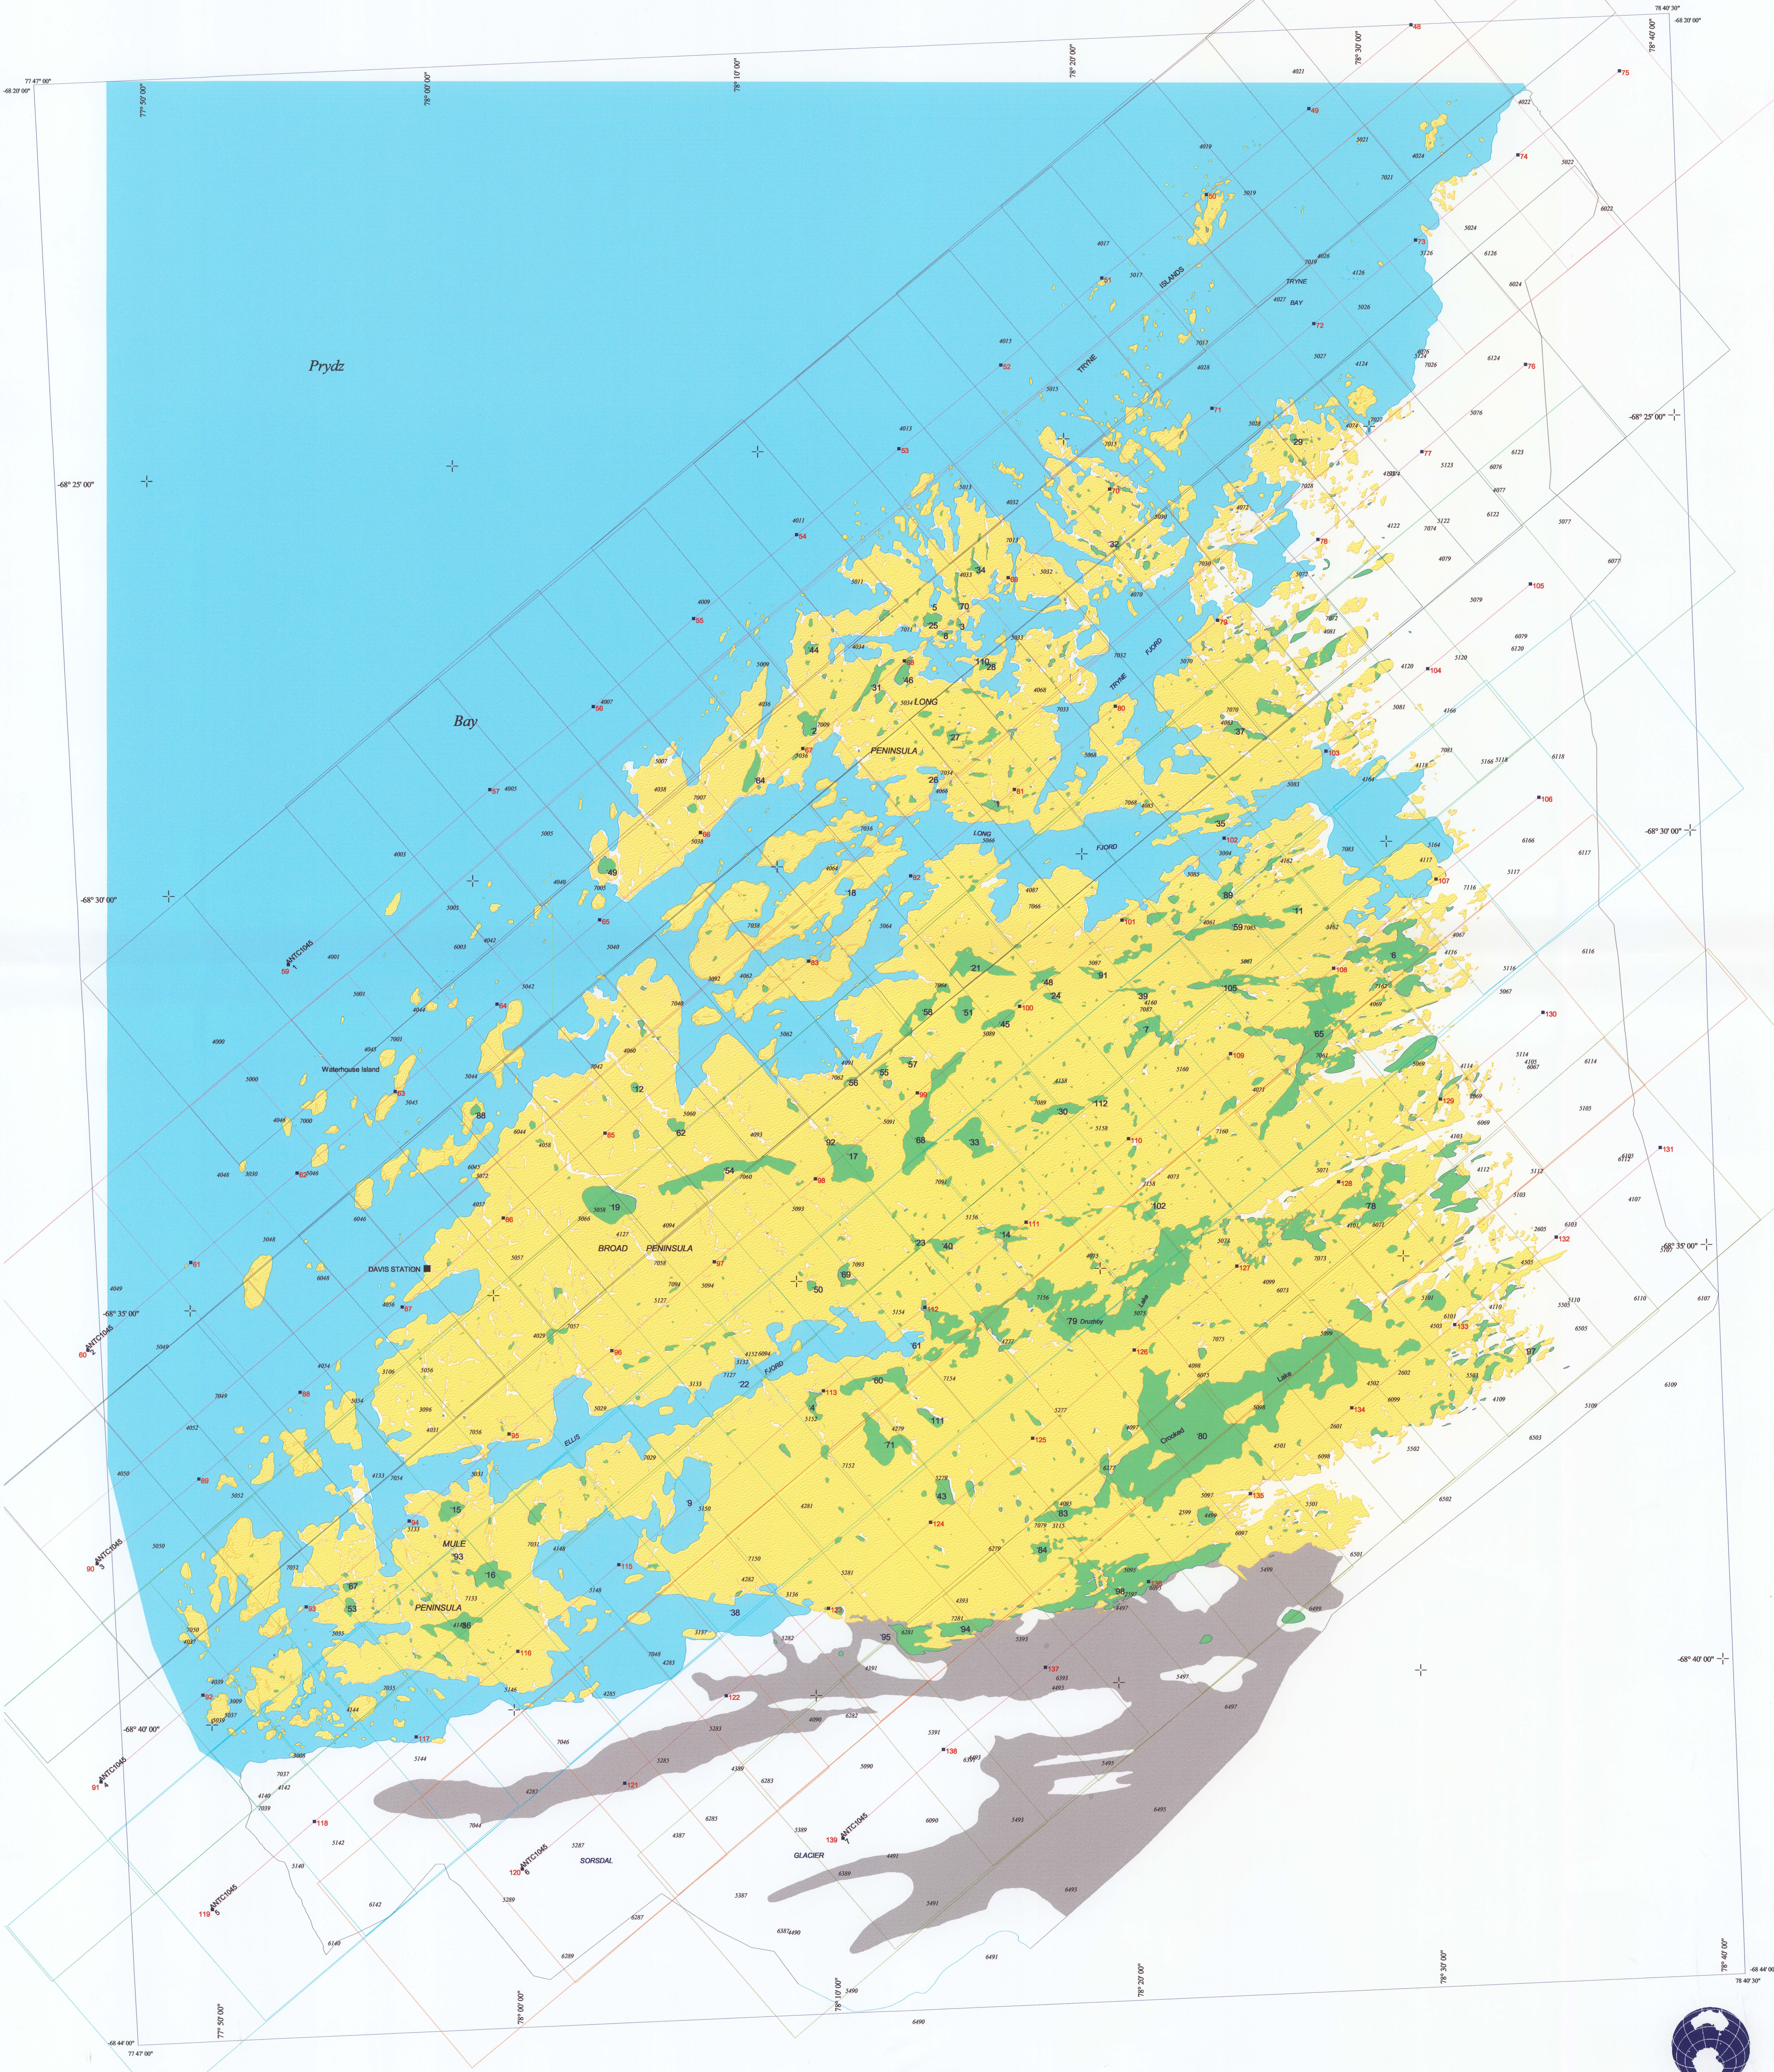

Legend
CONTINENTAL ICE
ISLAND
SEA
97 Unique Feature Indicators for Lakes
Photo Frame Footprints by frame number
ROCK
LAKE
CRYSTALLINE FIELD
COASTLINE: Approximate
GLACIATION
Aerial Triangulation Control
System Point
Light only
Middle Point
FLIGHT LINES
01 - FRAME NUMBER
4 - RUN NUMBER
ANTICONS - PLAT NUMBER
Point Number
*3889

SCALE 1:50 000
PROJECTION: Universal Transverse Mercator
ZONE: 44
HORIZONTAL DATUM: World Geodetic System 1984
VERTICAL DATUM: Mean Sea Level
(Davis 1983 National Mapping)

VESTFOLD HILLS
Aerial Photography for 1996/97 and Aerial Triangulation for 1994/95
Produced for the Australian Antarctic Division, Department of Environment, Sports, Territories and Local Government, by LANDINFO Pty Ltd, Canberra
APRIL 1998

Mapcat 14042
20