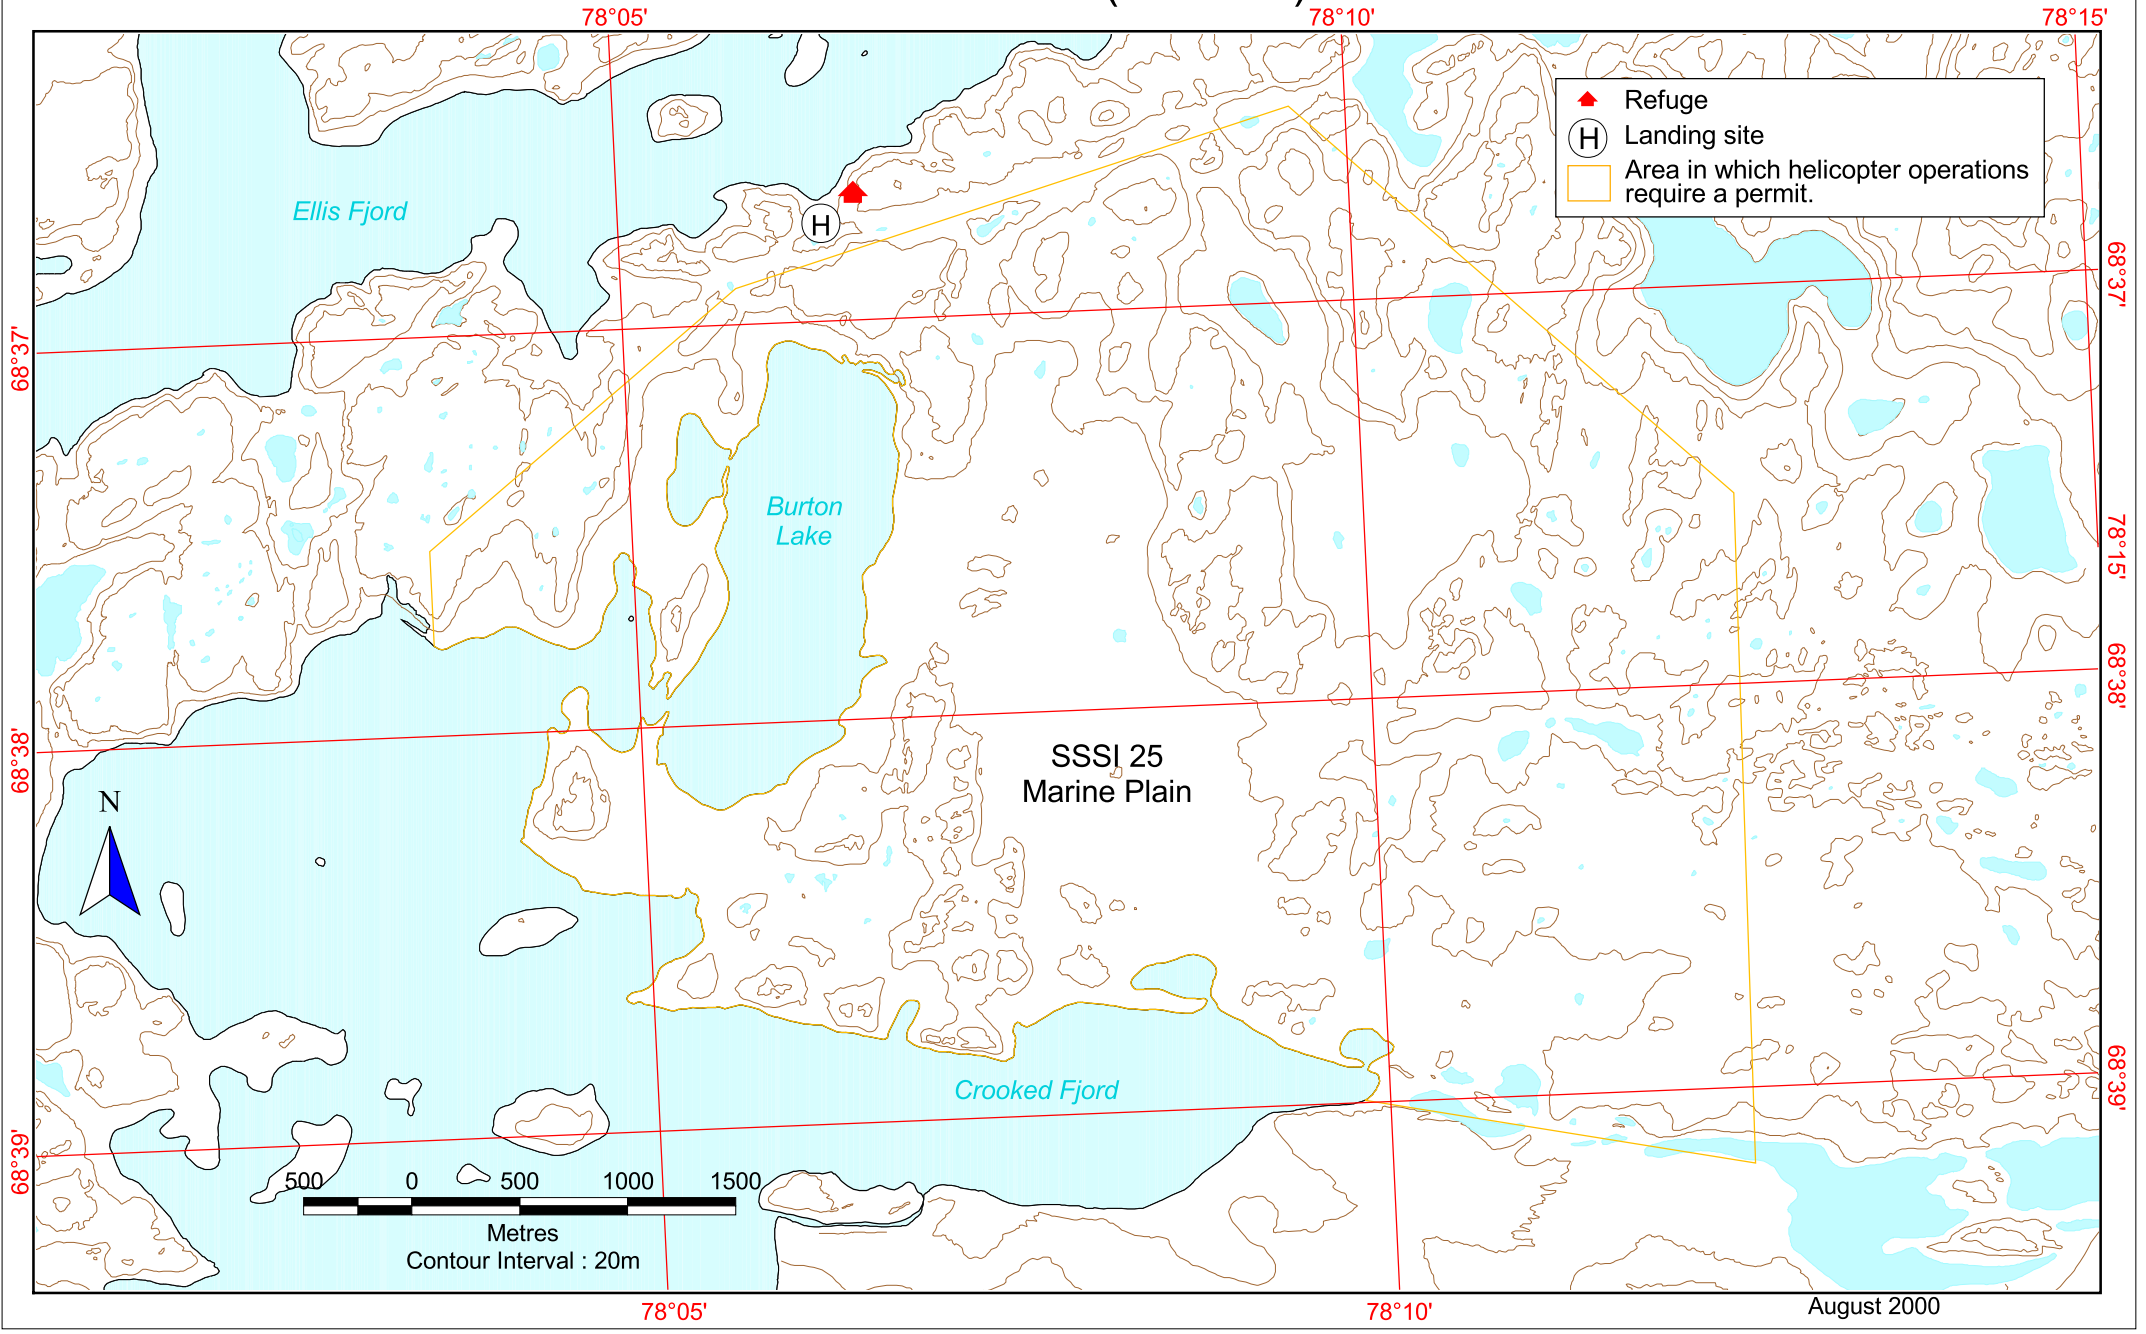

Marine Plain (SSSI 25)

- ▲ Refuge
- Ⓜ Landing site
- Area in which helicopter operations require a permit.

Ellis Fjord

Burton Lake

Crooked Fjord

SSSI 25
Marine Plain

500 0 500 1000 1500

Metres
Contour Interval : 20m