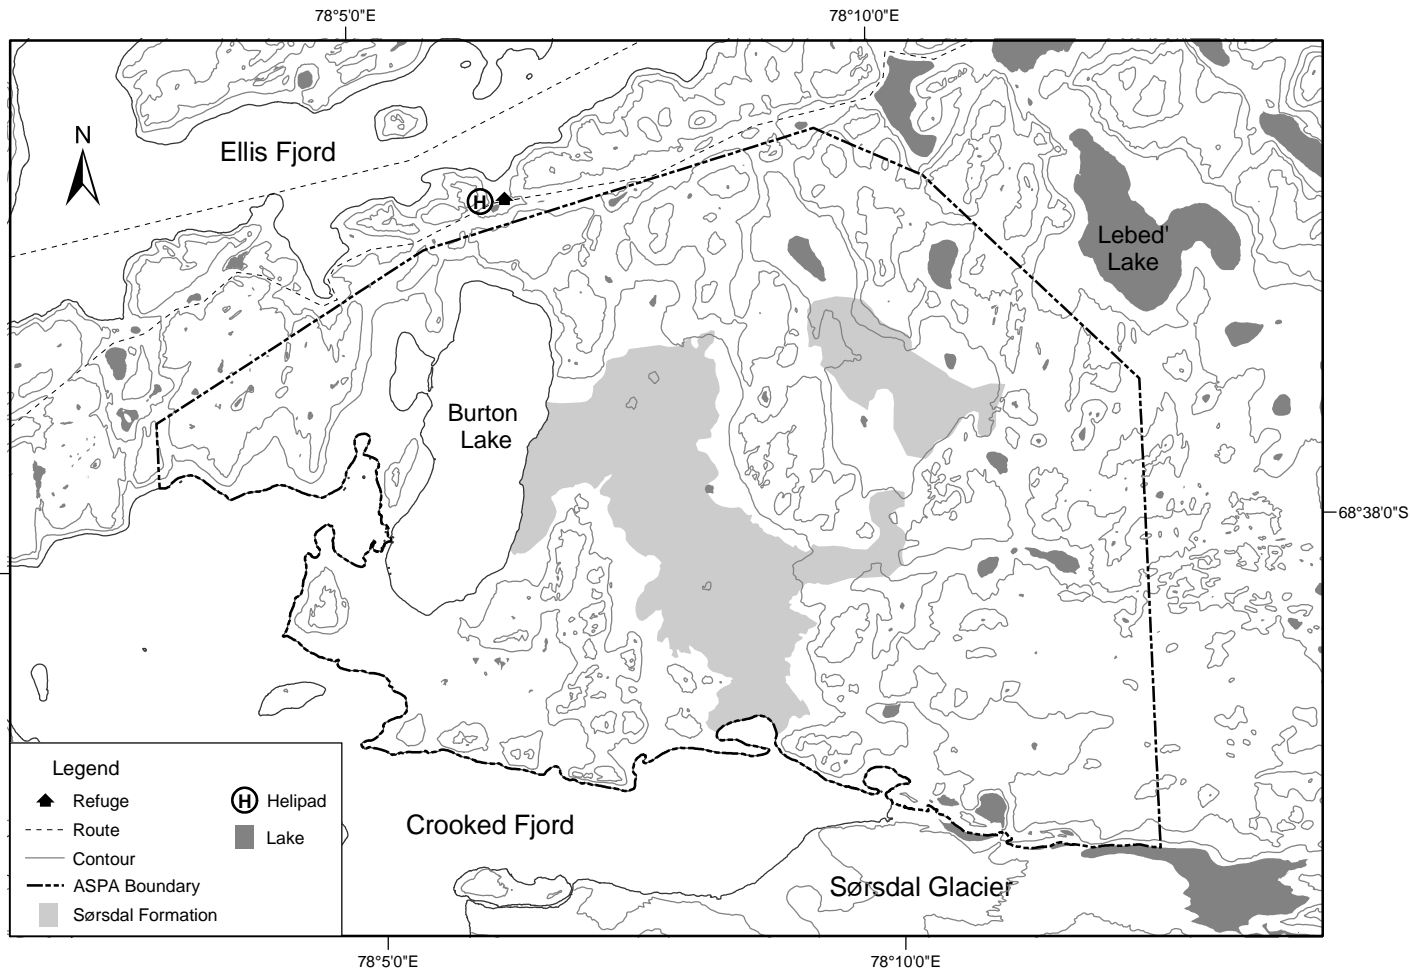

Map D Sørsdal Formation, Marine Plain ASPA, Vestfold Hills.

Legend

- ▲ Refuge
- Ⓜ Helipad
- - - Route
- Contour
- · - · - ASPA Boundary
- Sørsdal Formation
- Lake

Horizontal Datum: WGS84
Projection: UTM Zone 44
Contour Interval: 20m

Produced by the
Australian Antarctic Division,
July 2002.