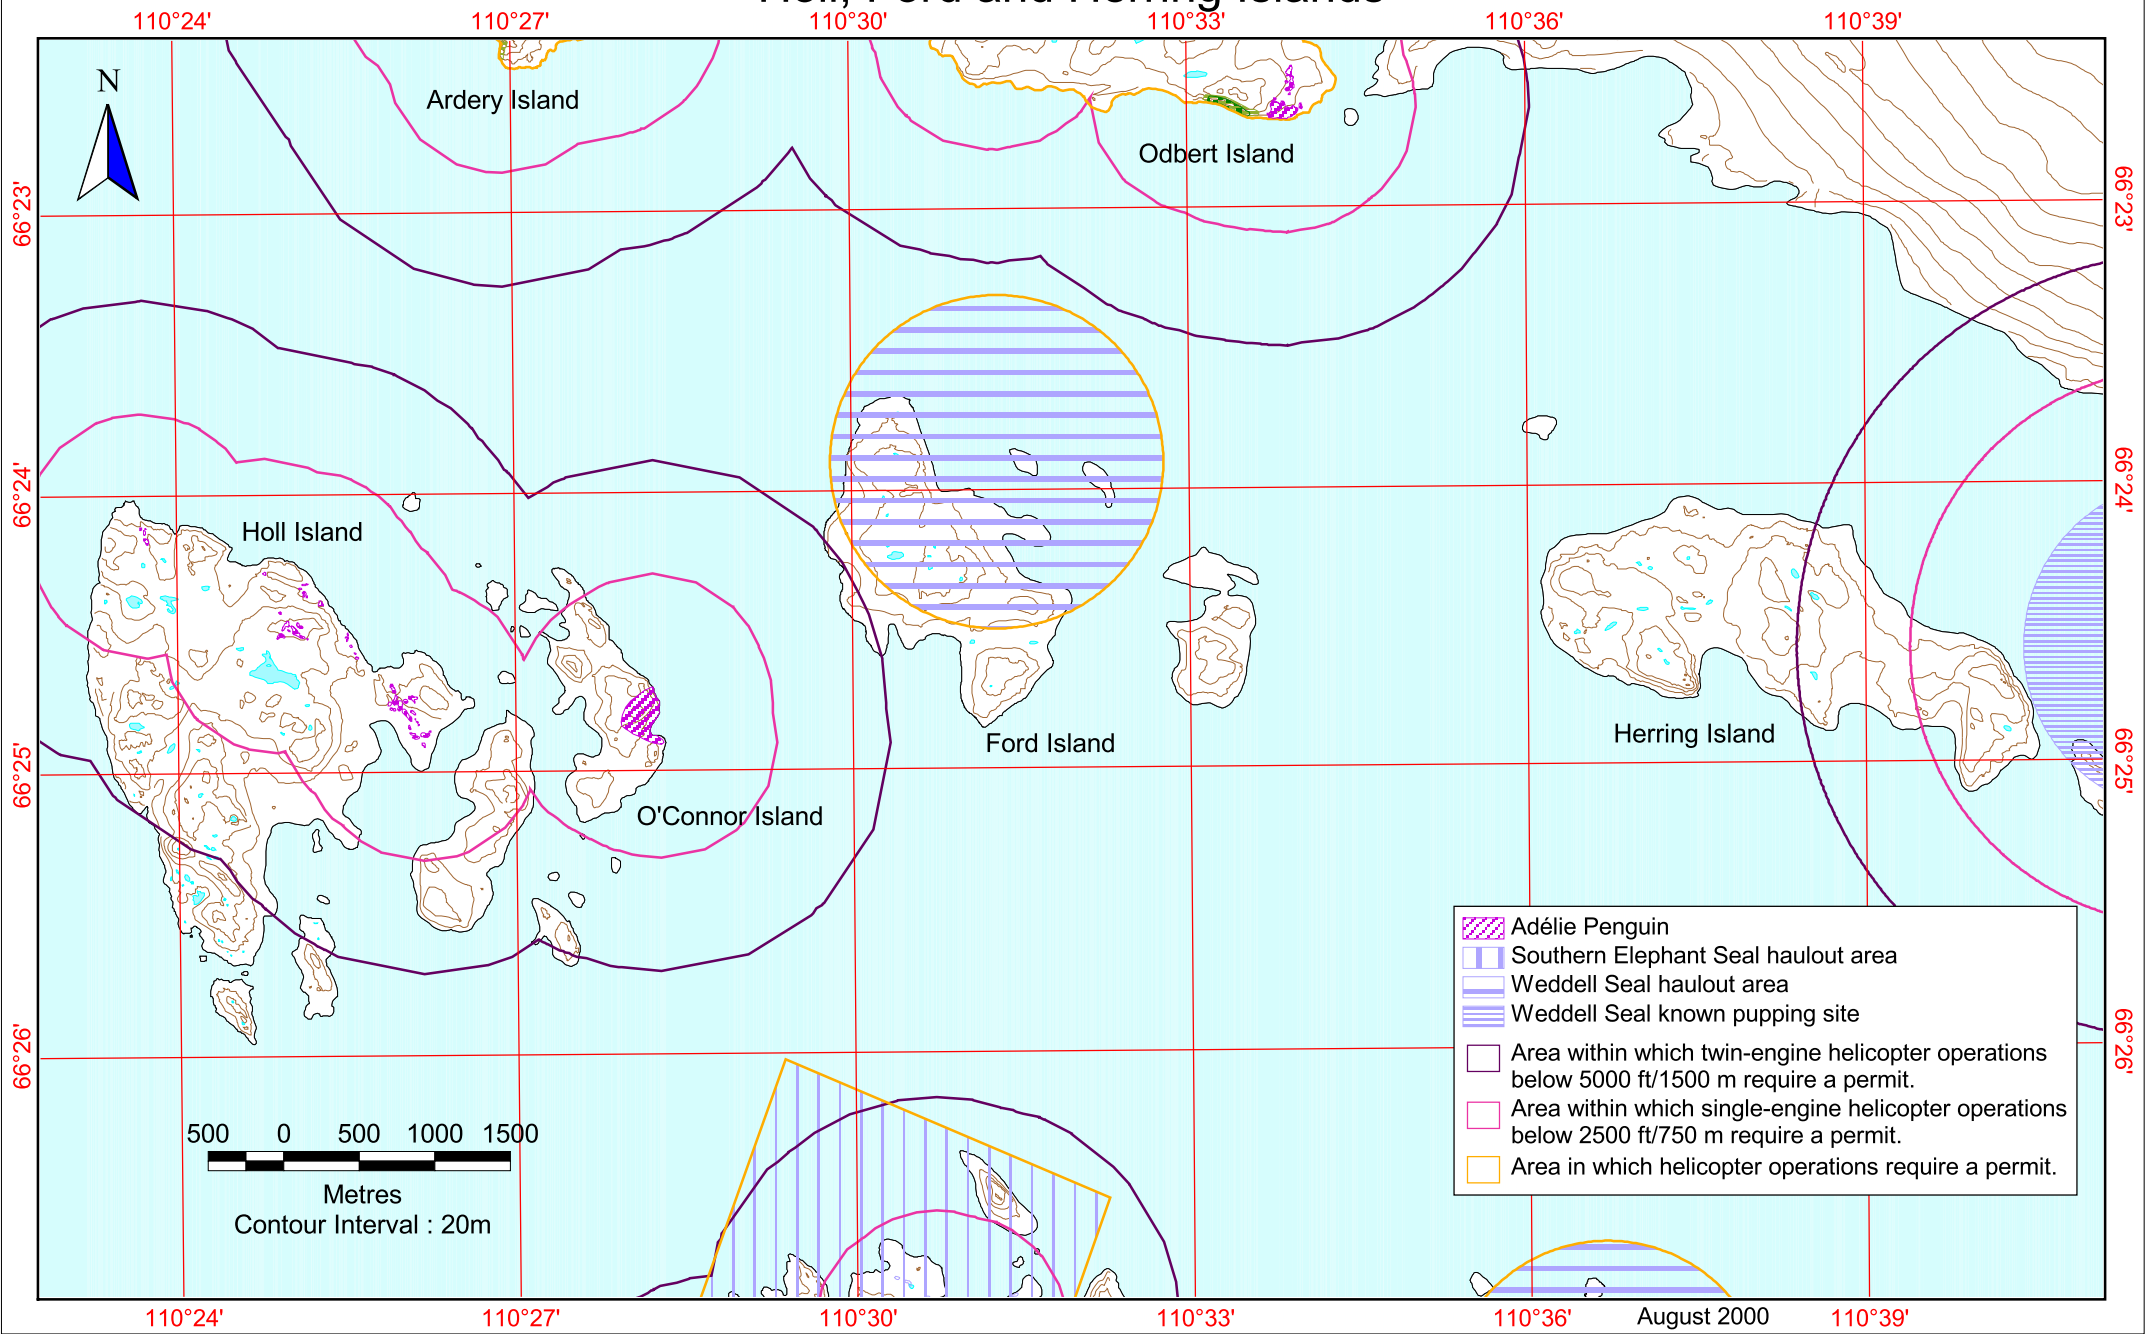

Holl, Ford and Herring Islands

-  Adélie Penguin
-  Southern Elephant Seal haulout area
-  Weddell Seal haulout area
-  Weddell Seal known pupping site
-  Area within which twin-engine helicopter operations below 5000 ft/1500 m require a permit.
-  Area within which single-engine helicopter operations below 2500 ft/750 m require a permit.
-  Area in which helicopter operations require a permit.

August 2000