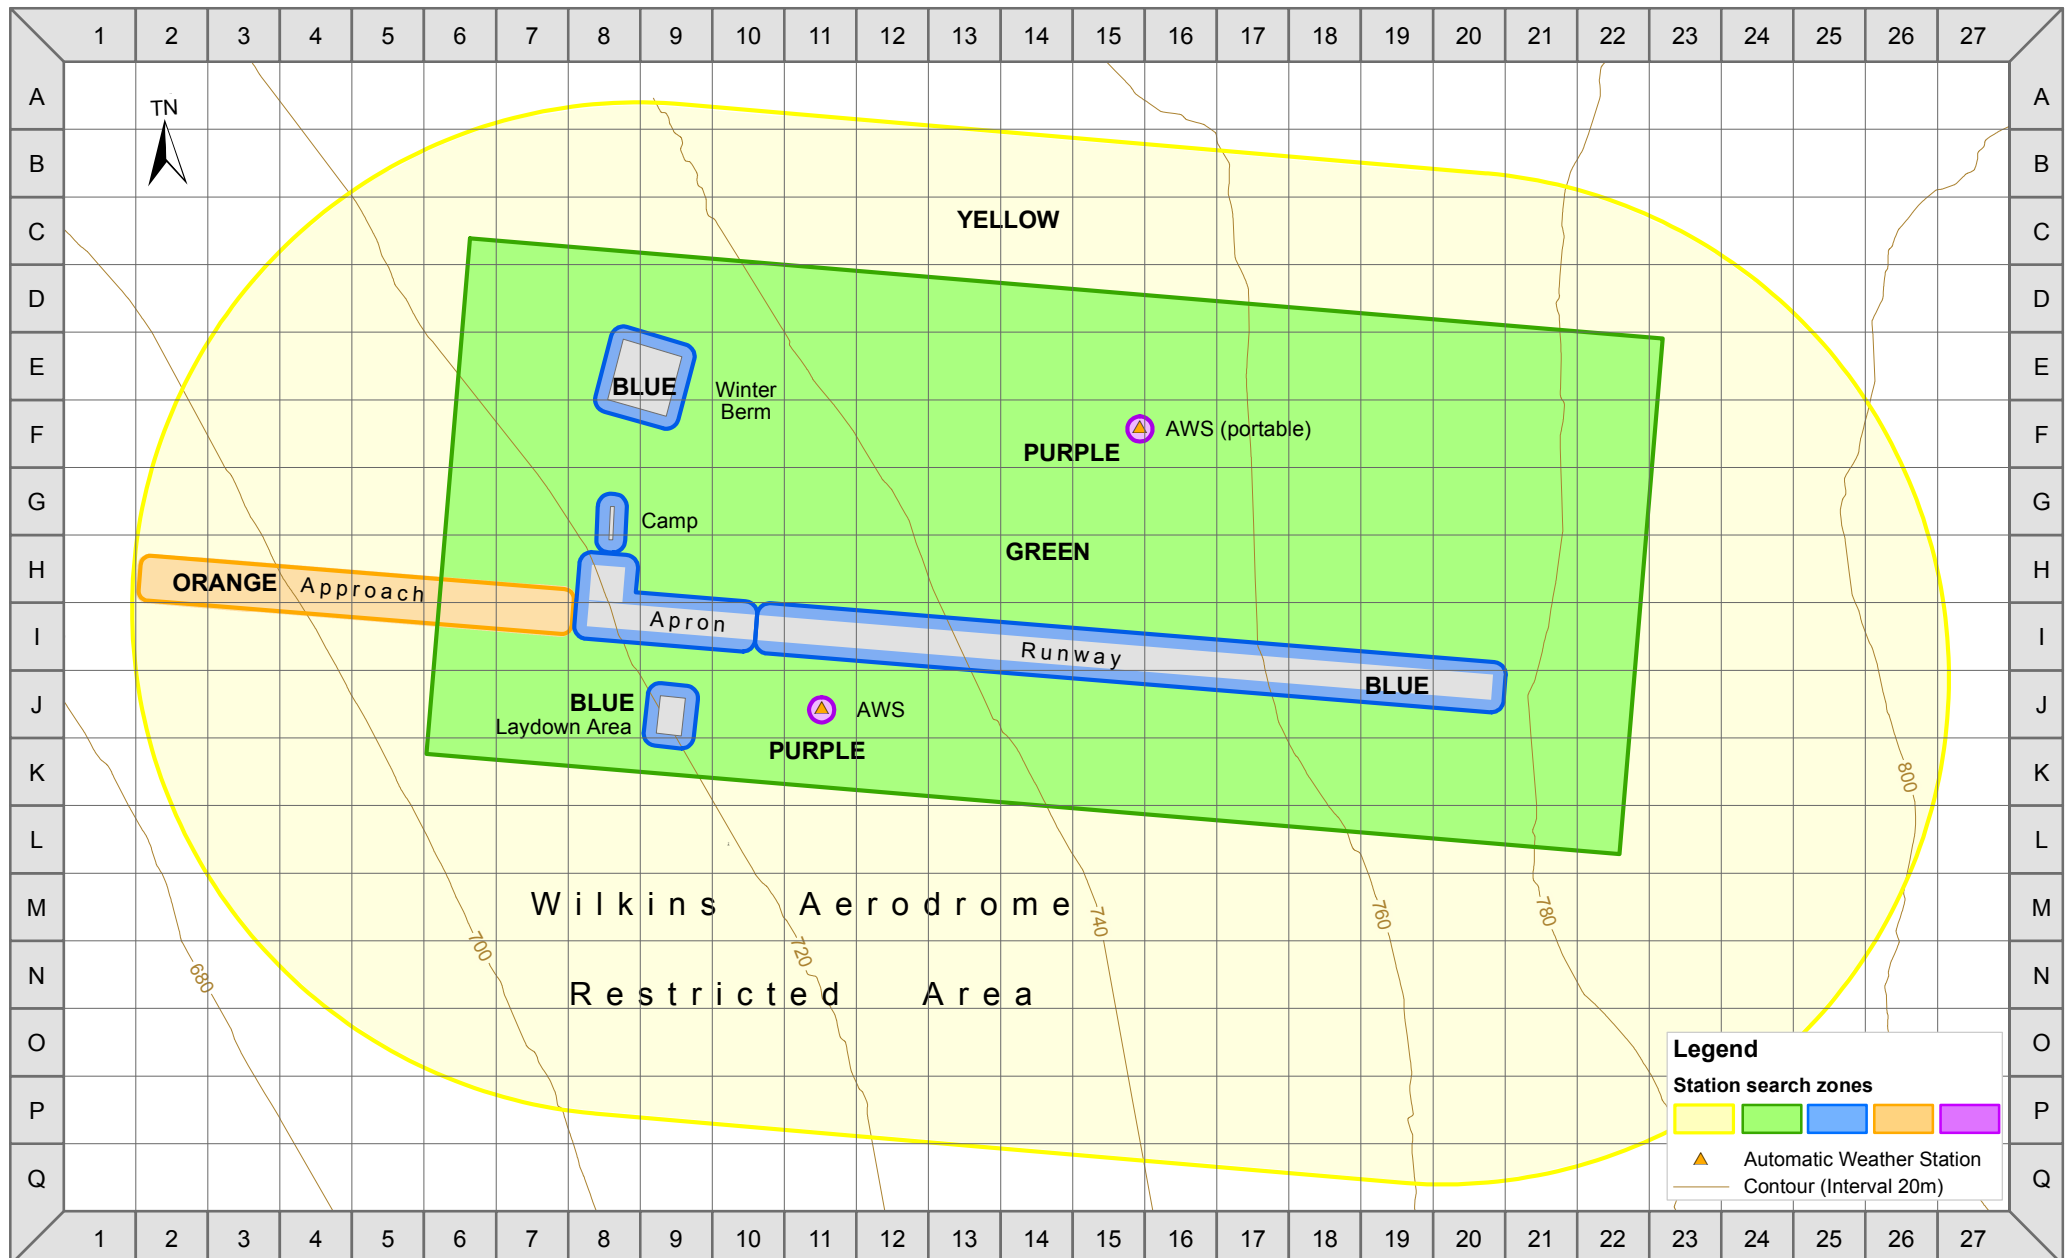

WILKINS AERODROME SEARCH ZONES

Legend

Station search zones

- Yellow
- Green
- Blue
- Orange
- Purple

- Automatic Weather Station
- Contour (Interval 20m)