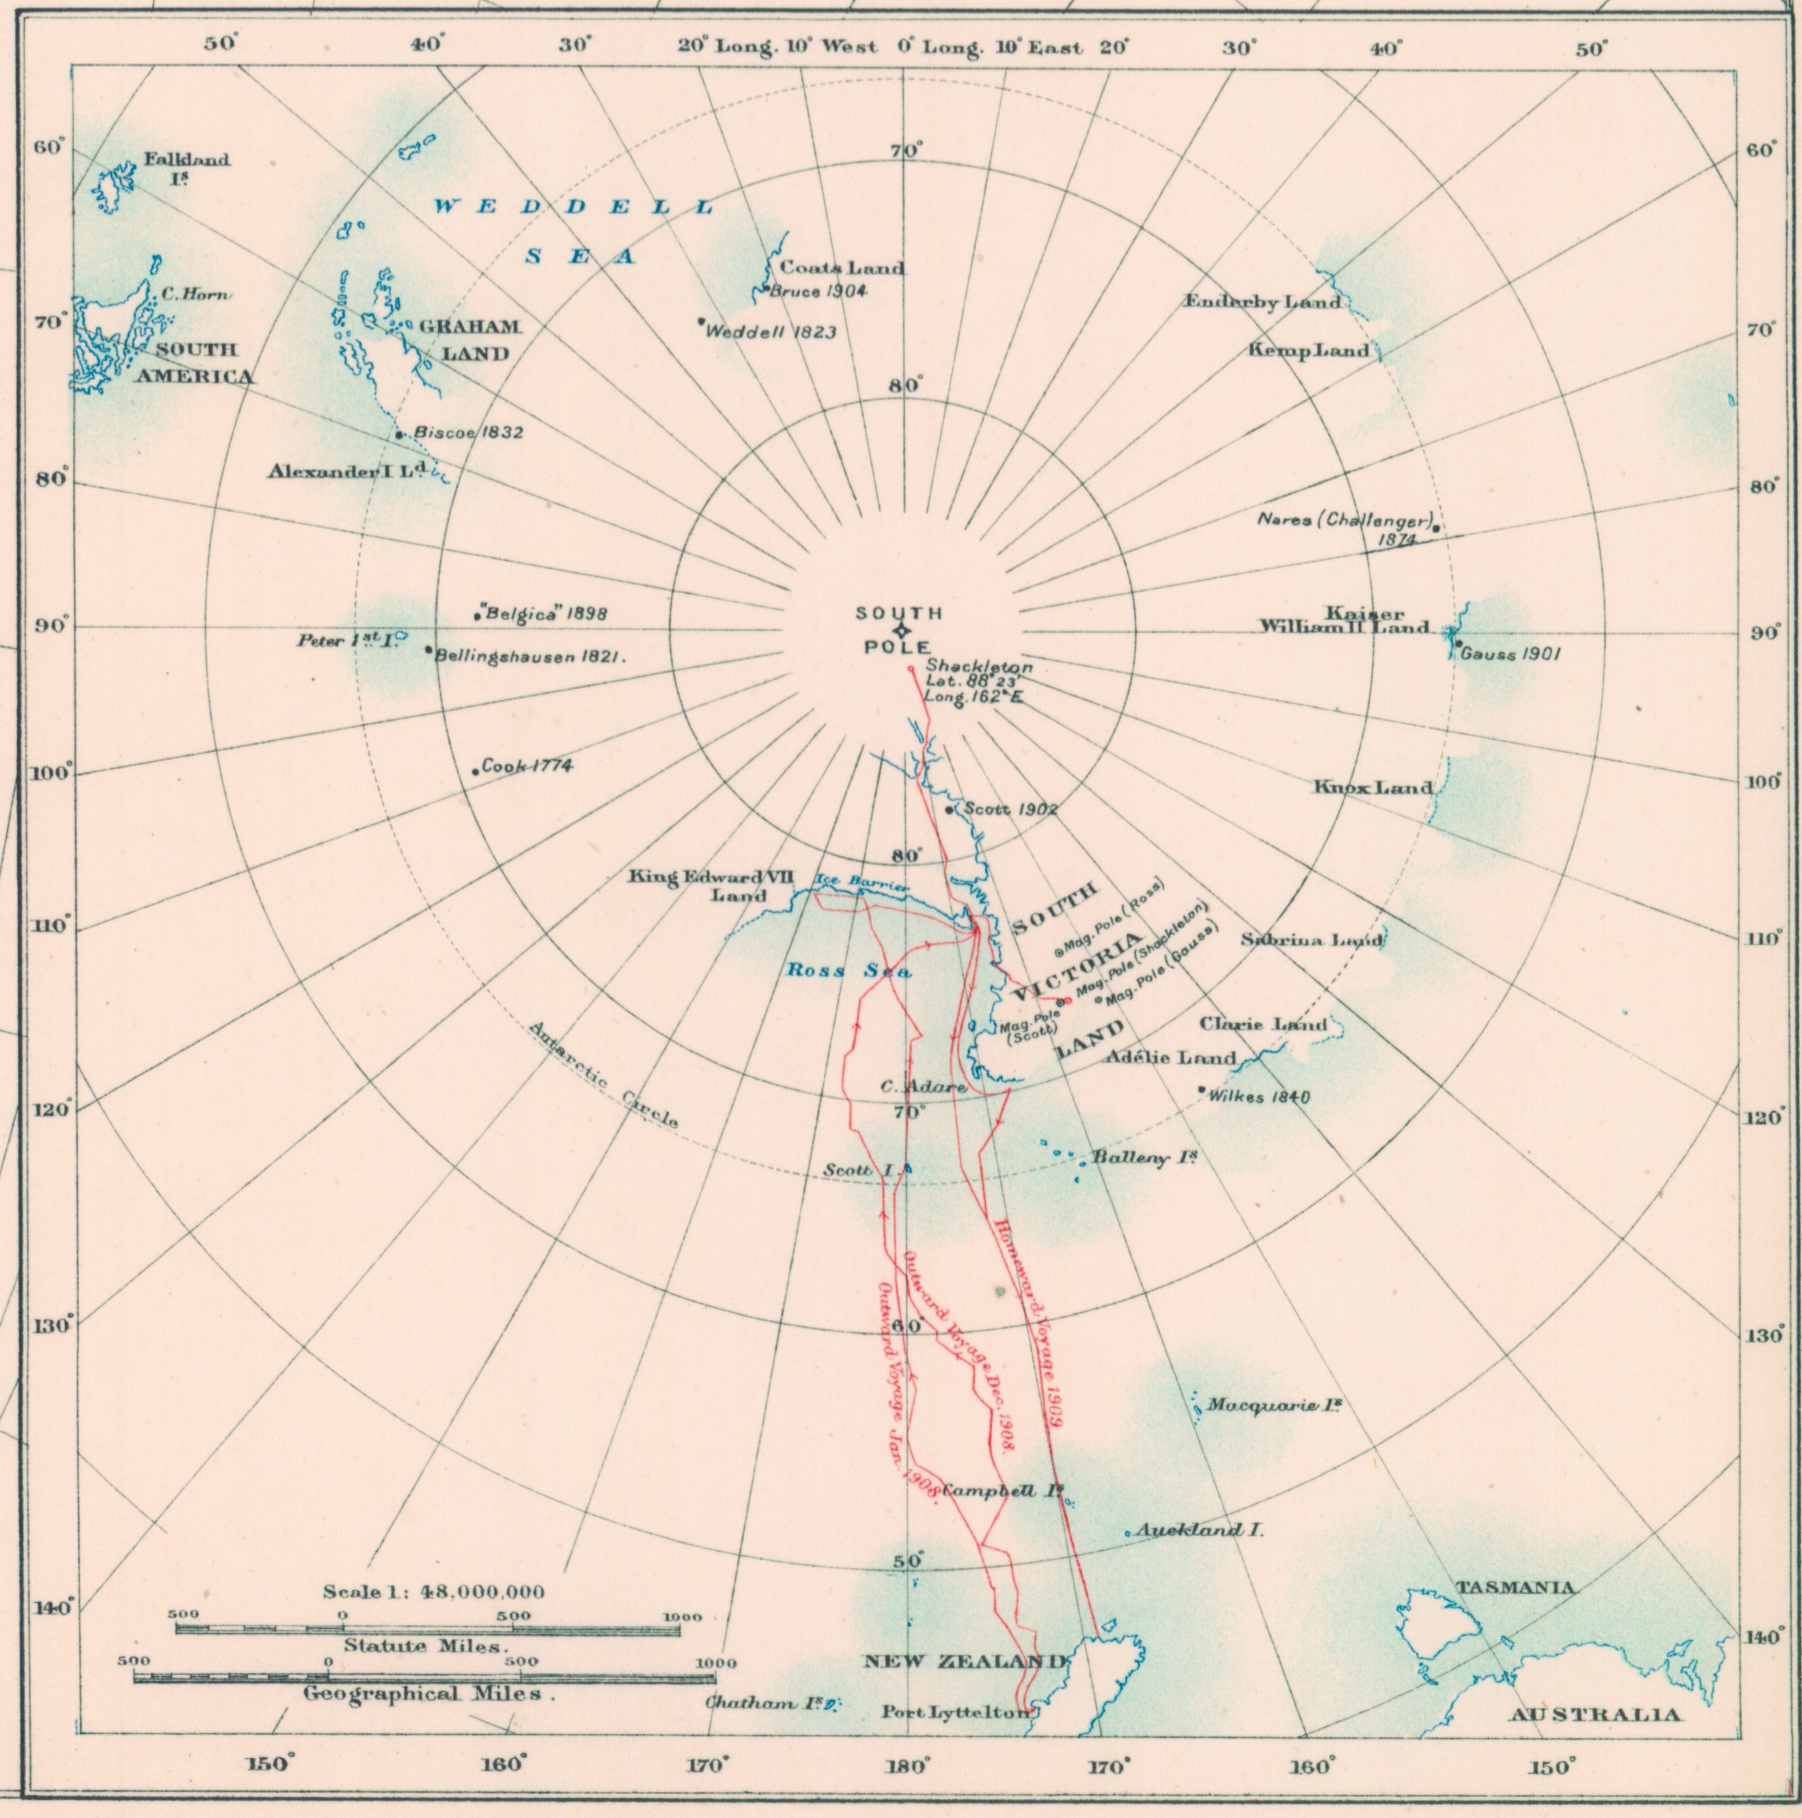

BRITISH ANTARCTIC EXPEDITION
1907
General Map showing the
EXPLORATIONS AND SURVEYS
OF THE EXPEDITION
1907 - 09.

Heights in feet above Sea Level.

Published by the Royal Geographical Society.