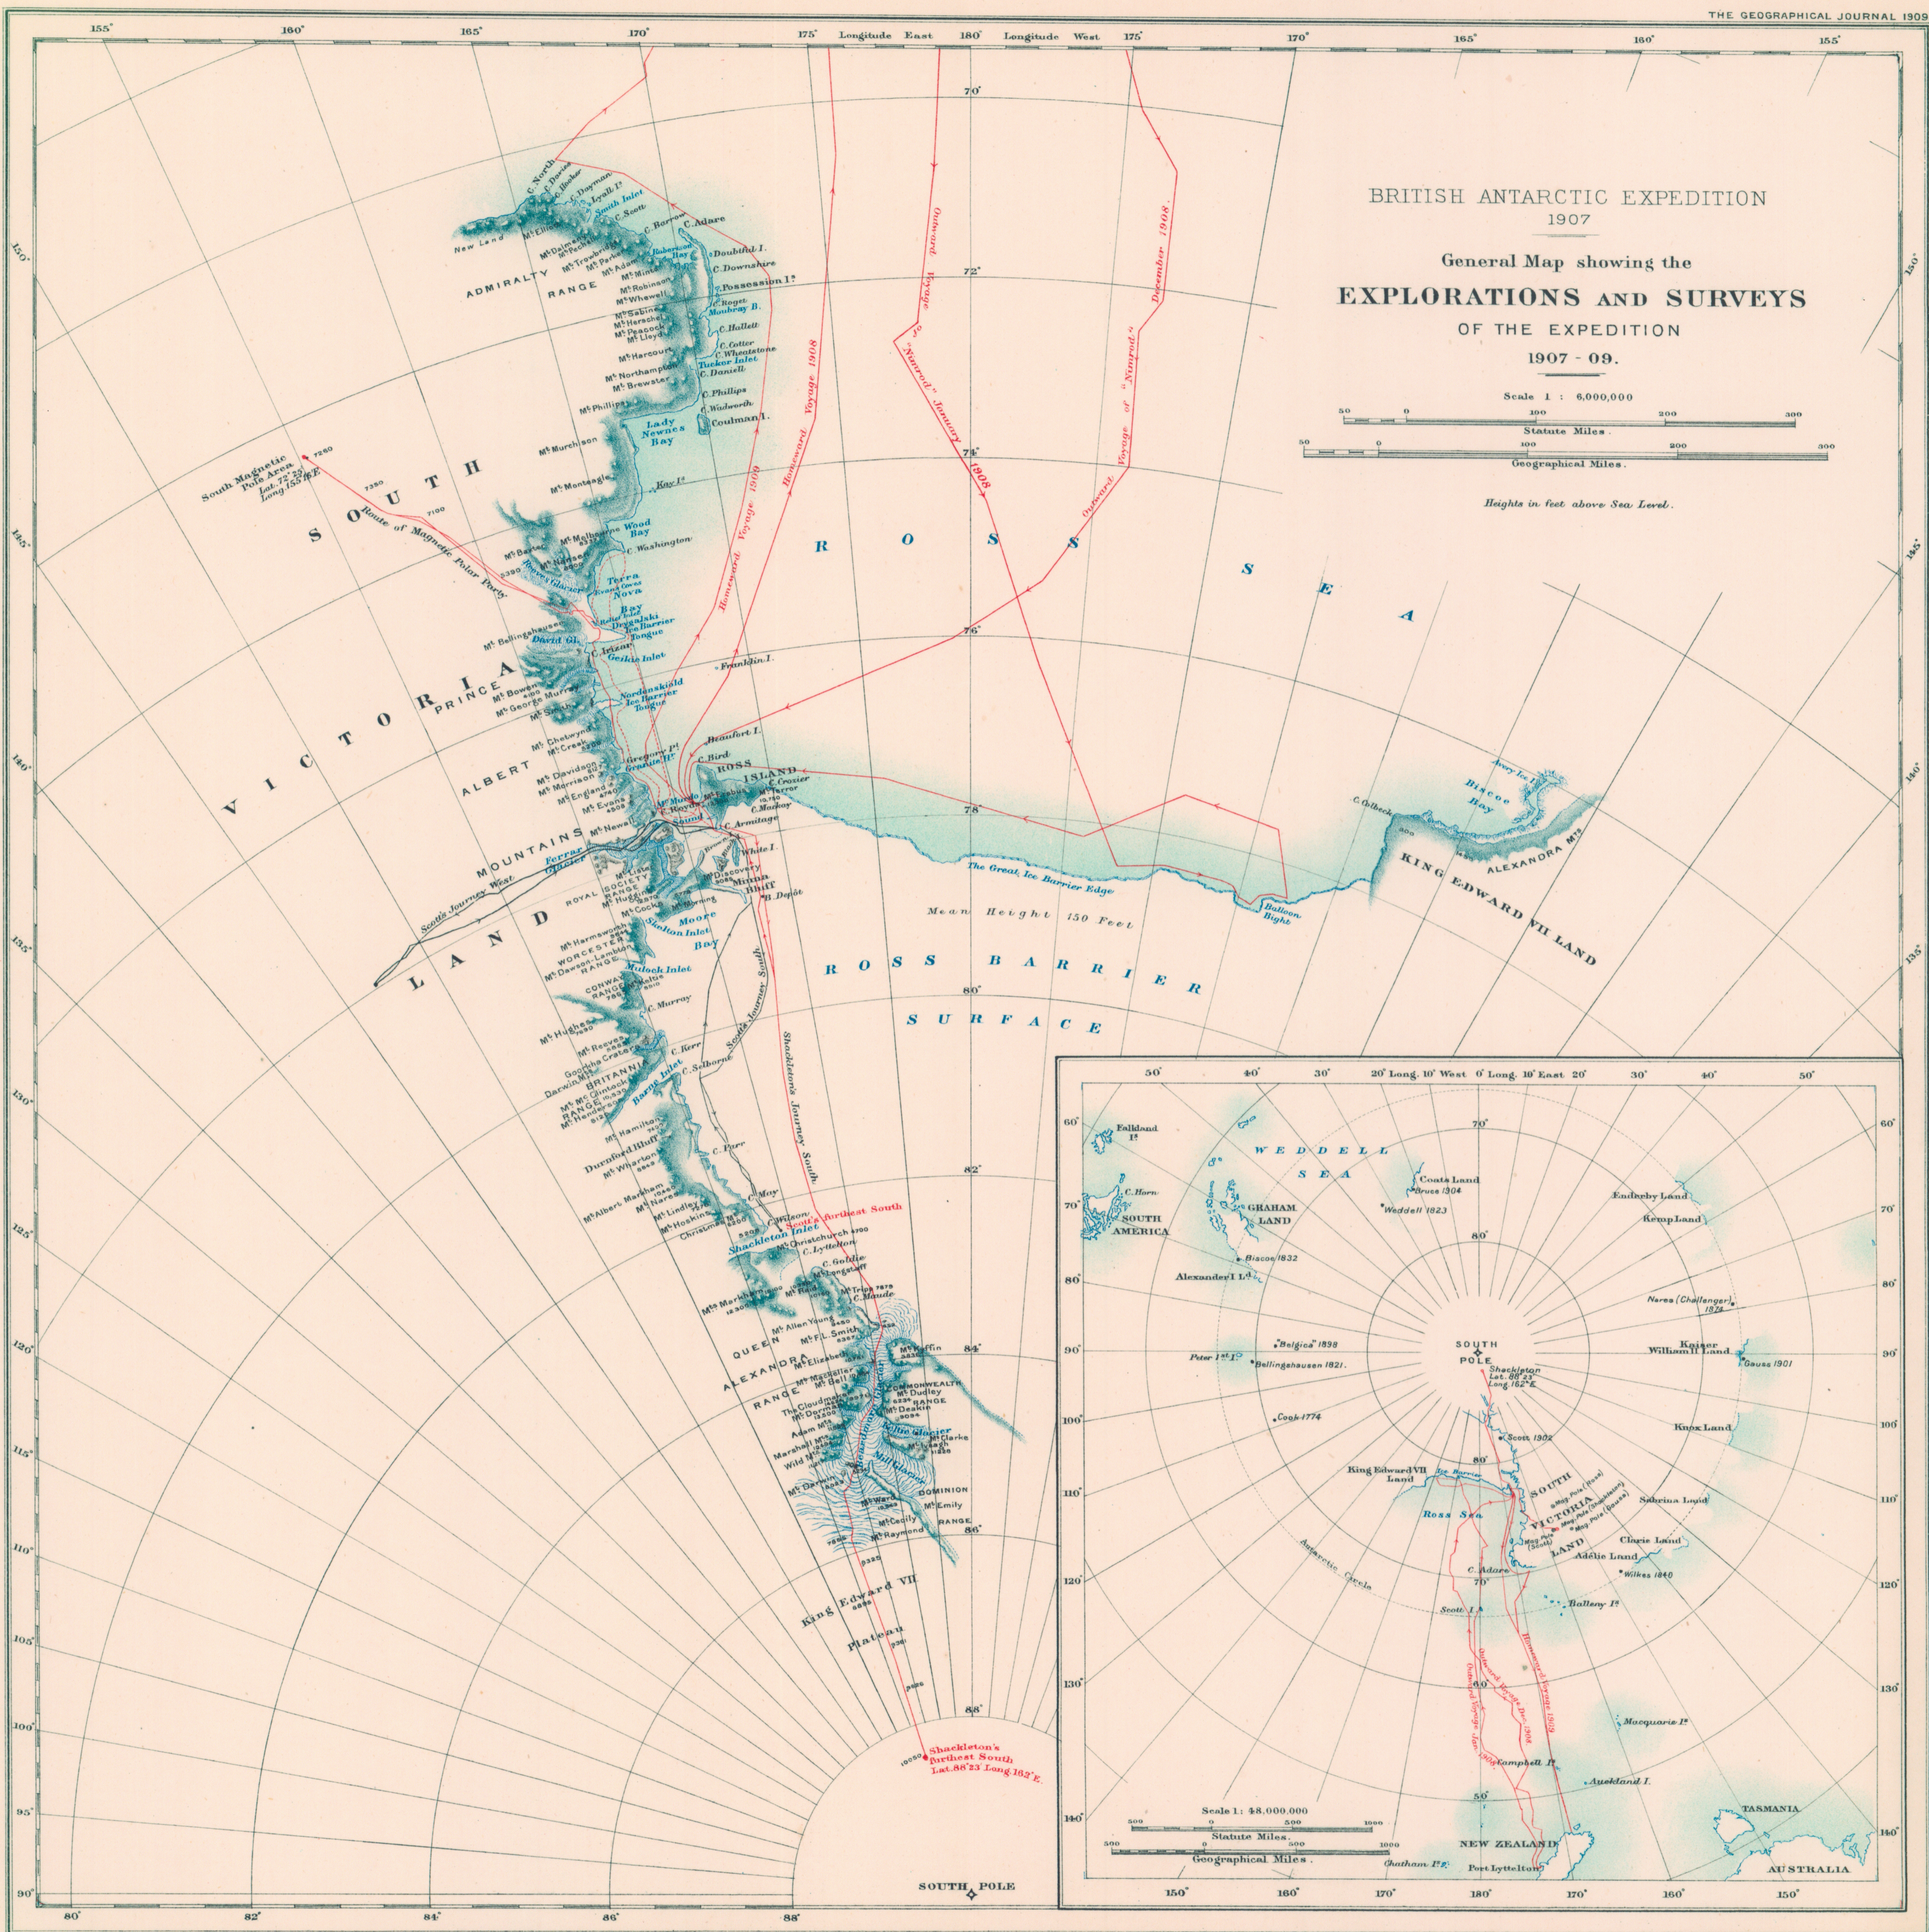

BRITISH ANTARCTIC EXPEDITION
1907
General Map showing the
EXPLORATIONS AND SURVEYS
OF THE EXPEDITION
1907 - 09.

Heights in feet above Sea Level.

Published by the Royal Geographical Society.