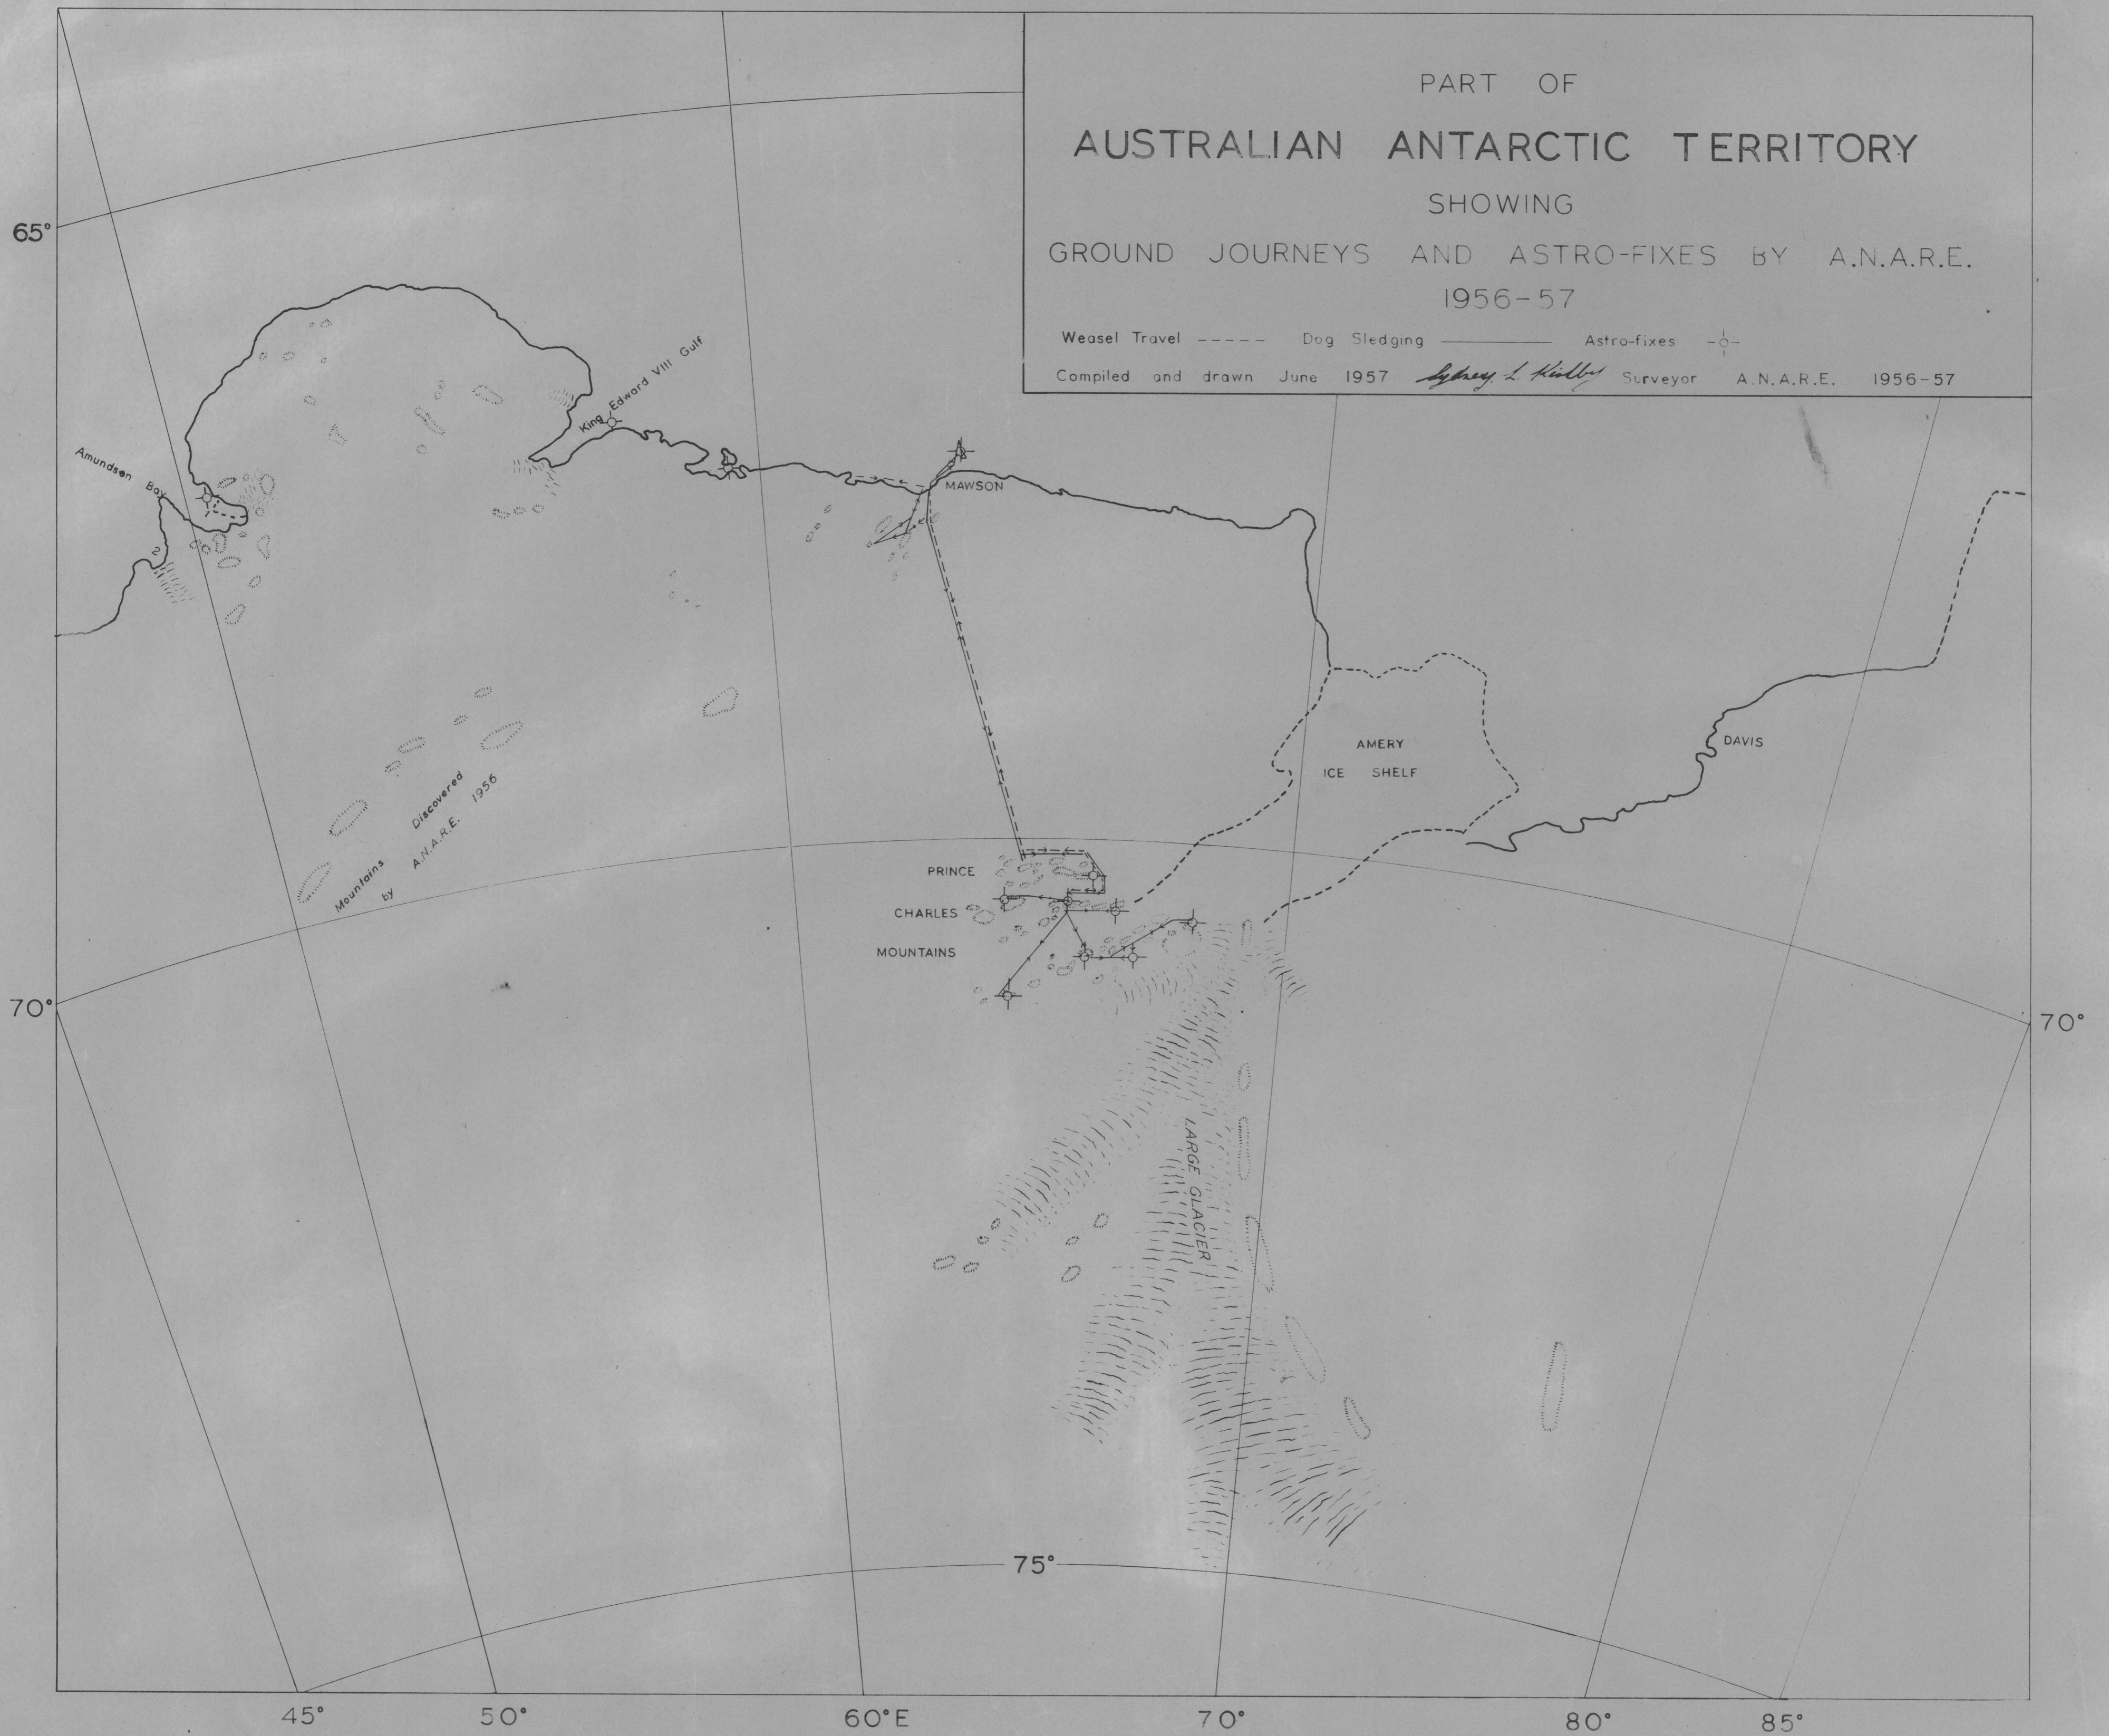

PART OF
AUSTRALIAN ANTARCTIC TERRITORY
SHOWING
GROUND JOURNEYS AND ASTRO-FIXES BY A.N.A.R.E.
1956-57

Weasel Travel - - - - - Dog Sledging - - - - - Astro-fixes - - - - -

Compiled and drawn June 1957 *Sydney L. Hedley* Surveyor A.N.A.R.E. 1956-57

Stereographic Projection 1 3,000,000 in lat 71°S

74/11/27