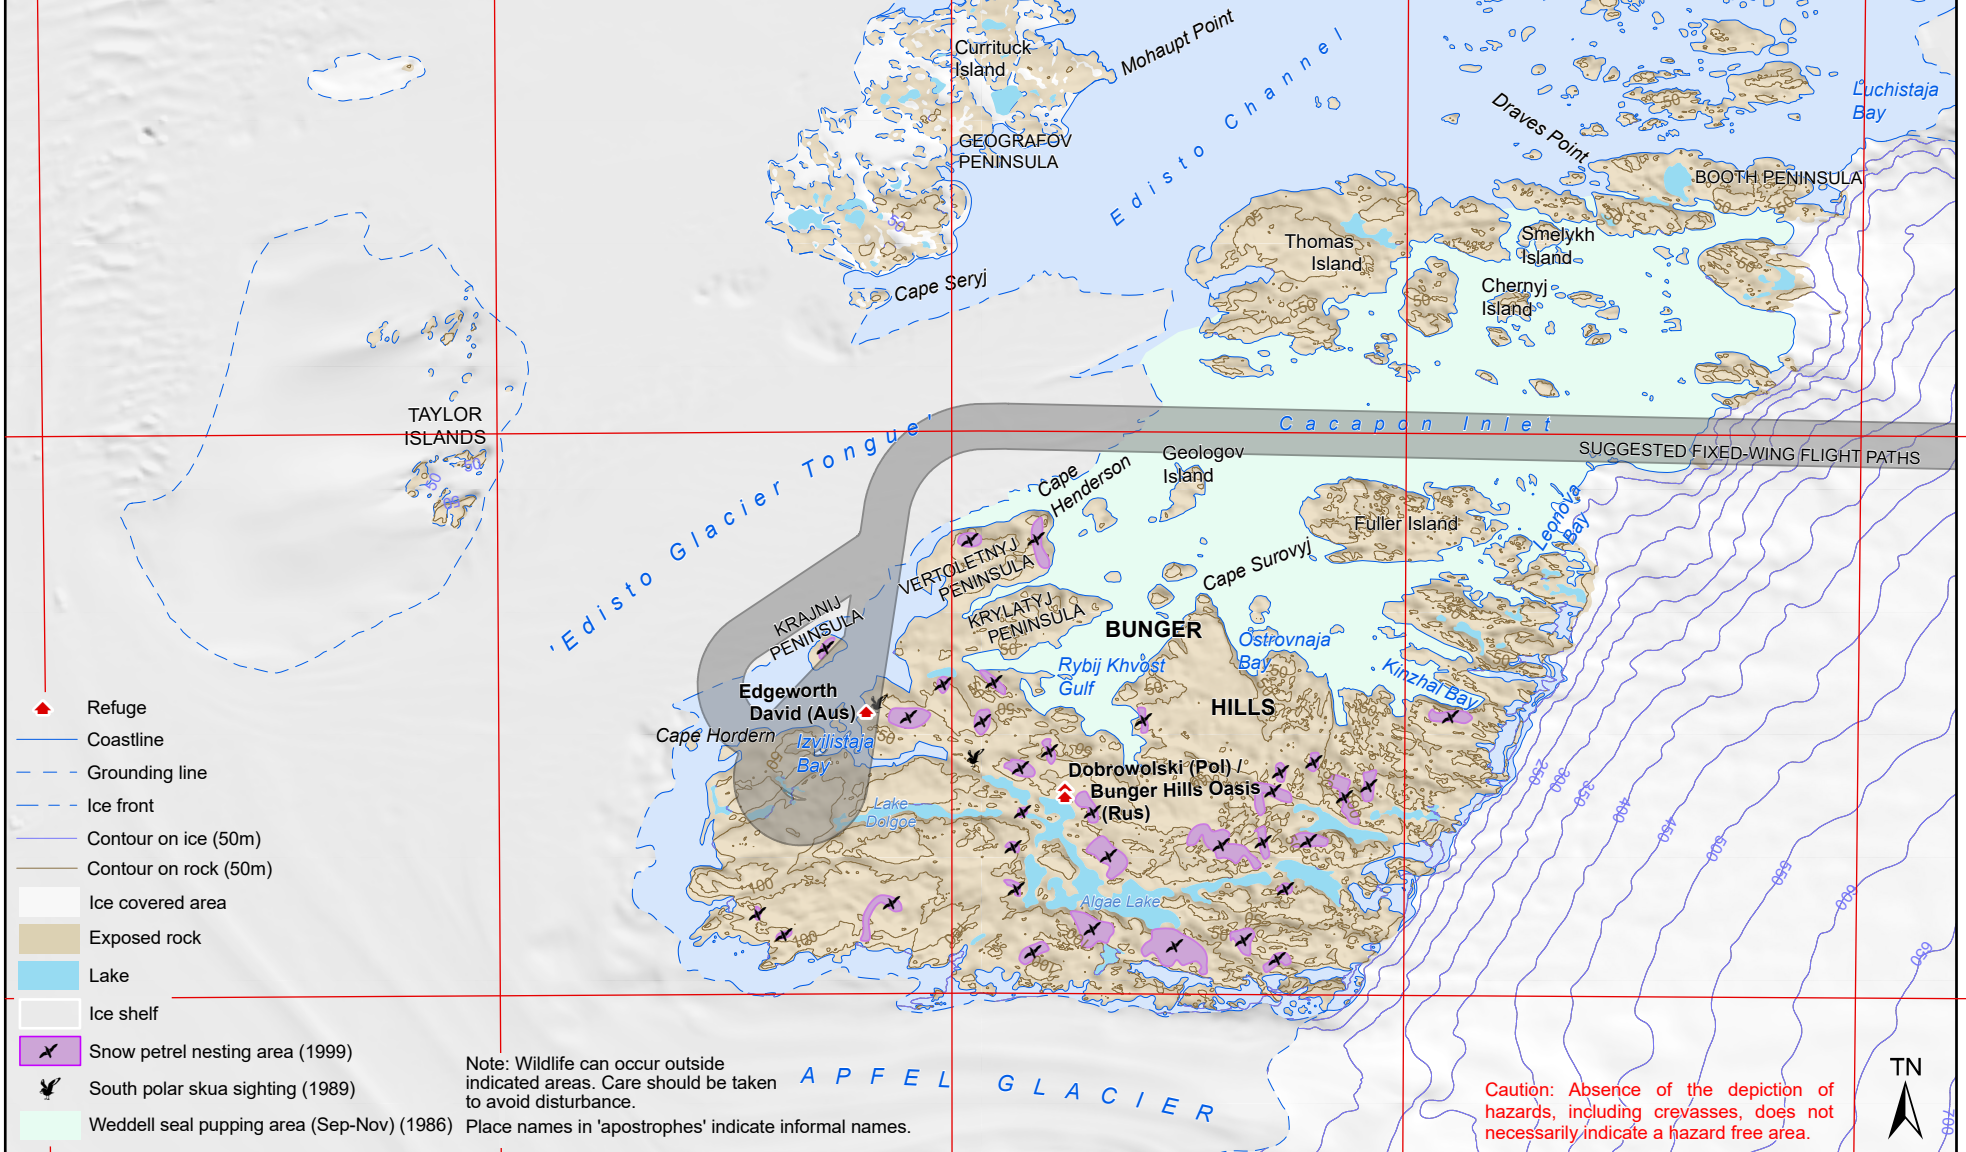

Bunger Hills fixed-wing suggested flight paths

Australian Government
 Department of Climate Change, Energy,
 the Environment and Water
 Australian Antarctic Division

0 2.5 5 10
 Kilometres
 Projection: UTM Zone 41. Horizontal Datum: WGS84

Produced by the Australian Antarctic Data Centre
 October 2023, Map Catalogue No. 15967
 © Commonwealth of Australia 2023

100°E 100°20'E 100°40'E 101°E 101°20'E

66°10'S 66°20'S