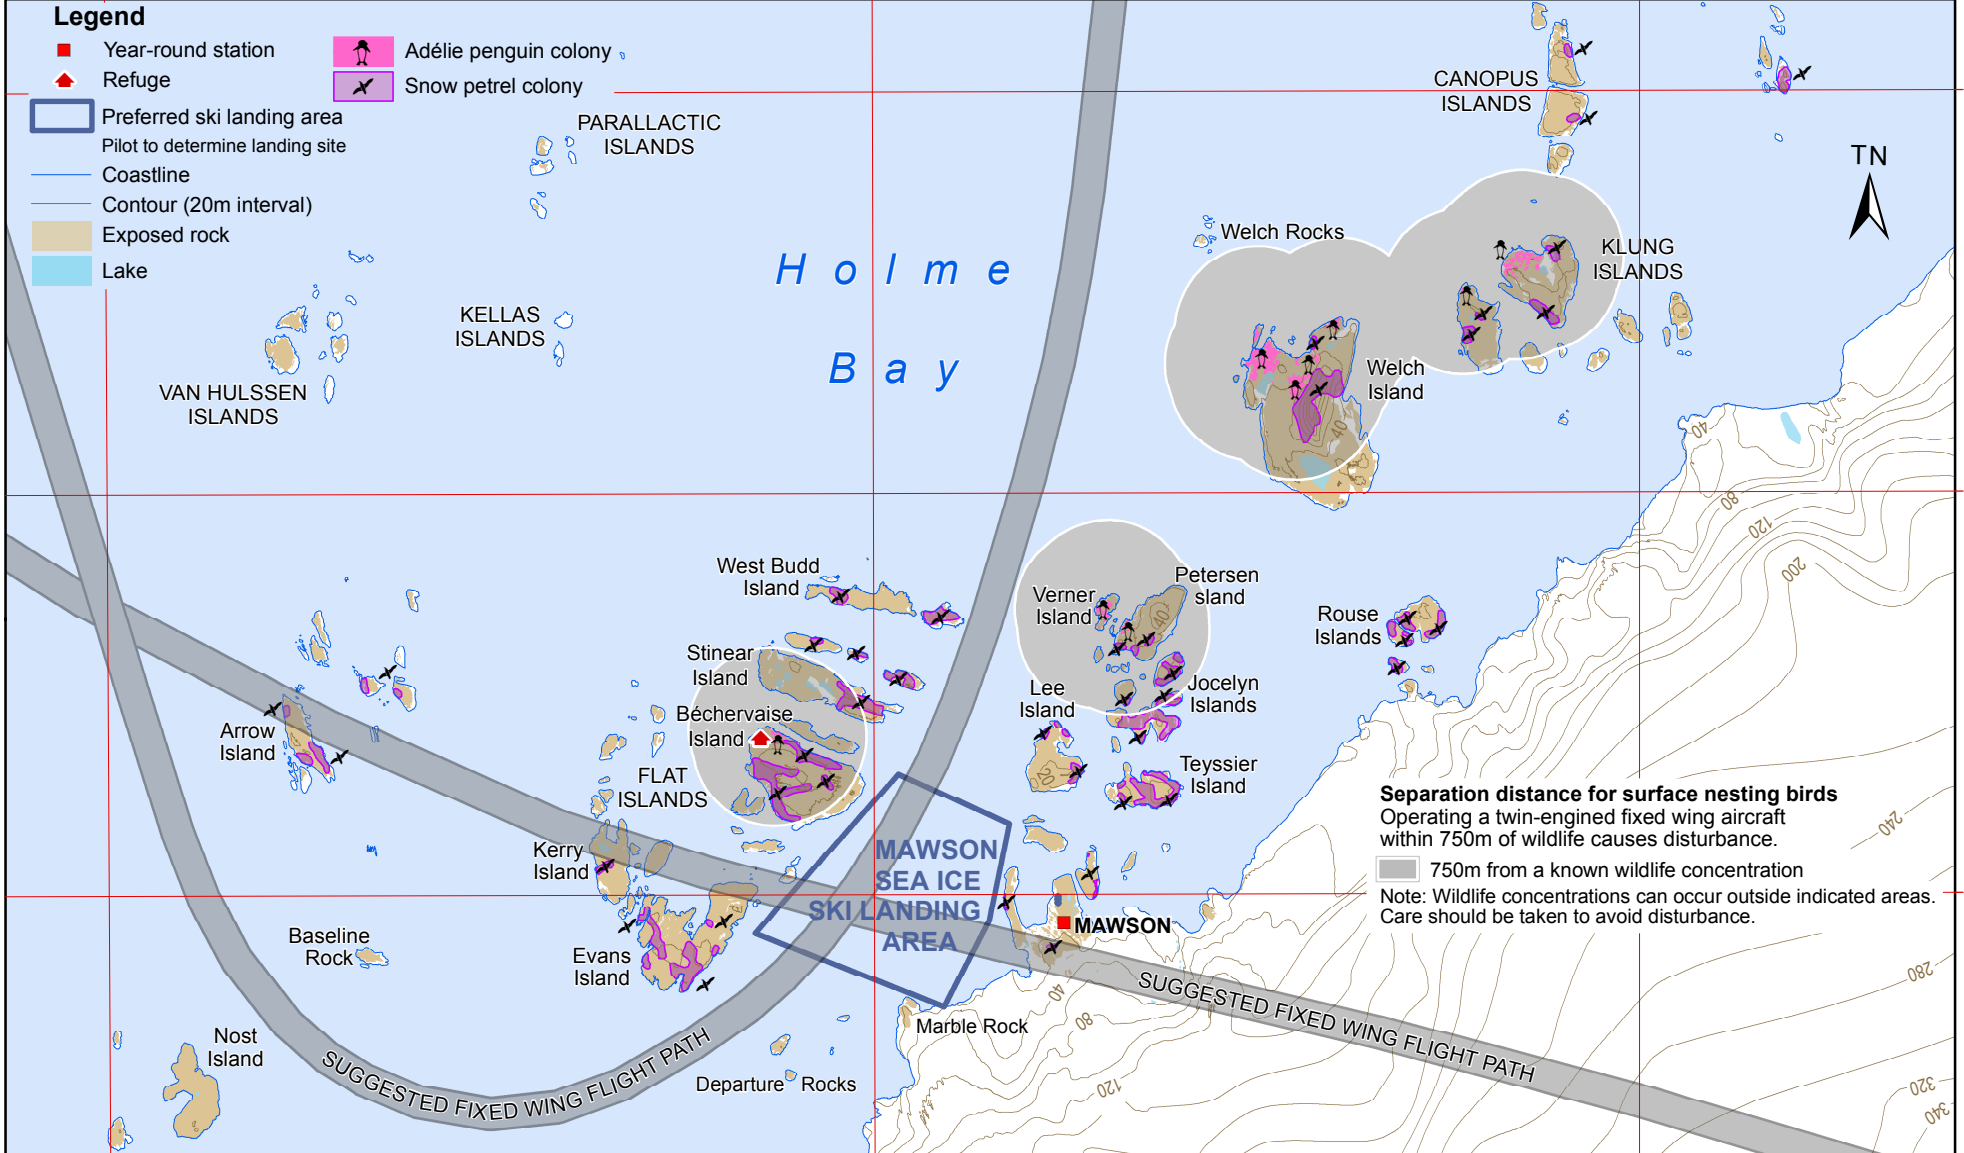

Mawson fixed wing suggested flight paths

Australian Government
 Department of the Environment
 Australian Antarctic Division

Produced by the Australian Antarctic Data Centre
 July 2014, Map Catalogue No: 14308
 © Commonwealth of Australia

62°40'E

62°50'E

63°0'E

67°32'S

67°34'S

67°36'S