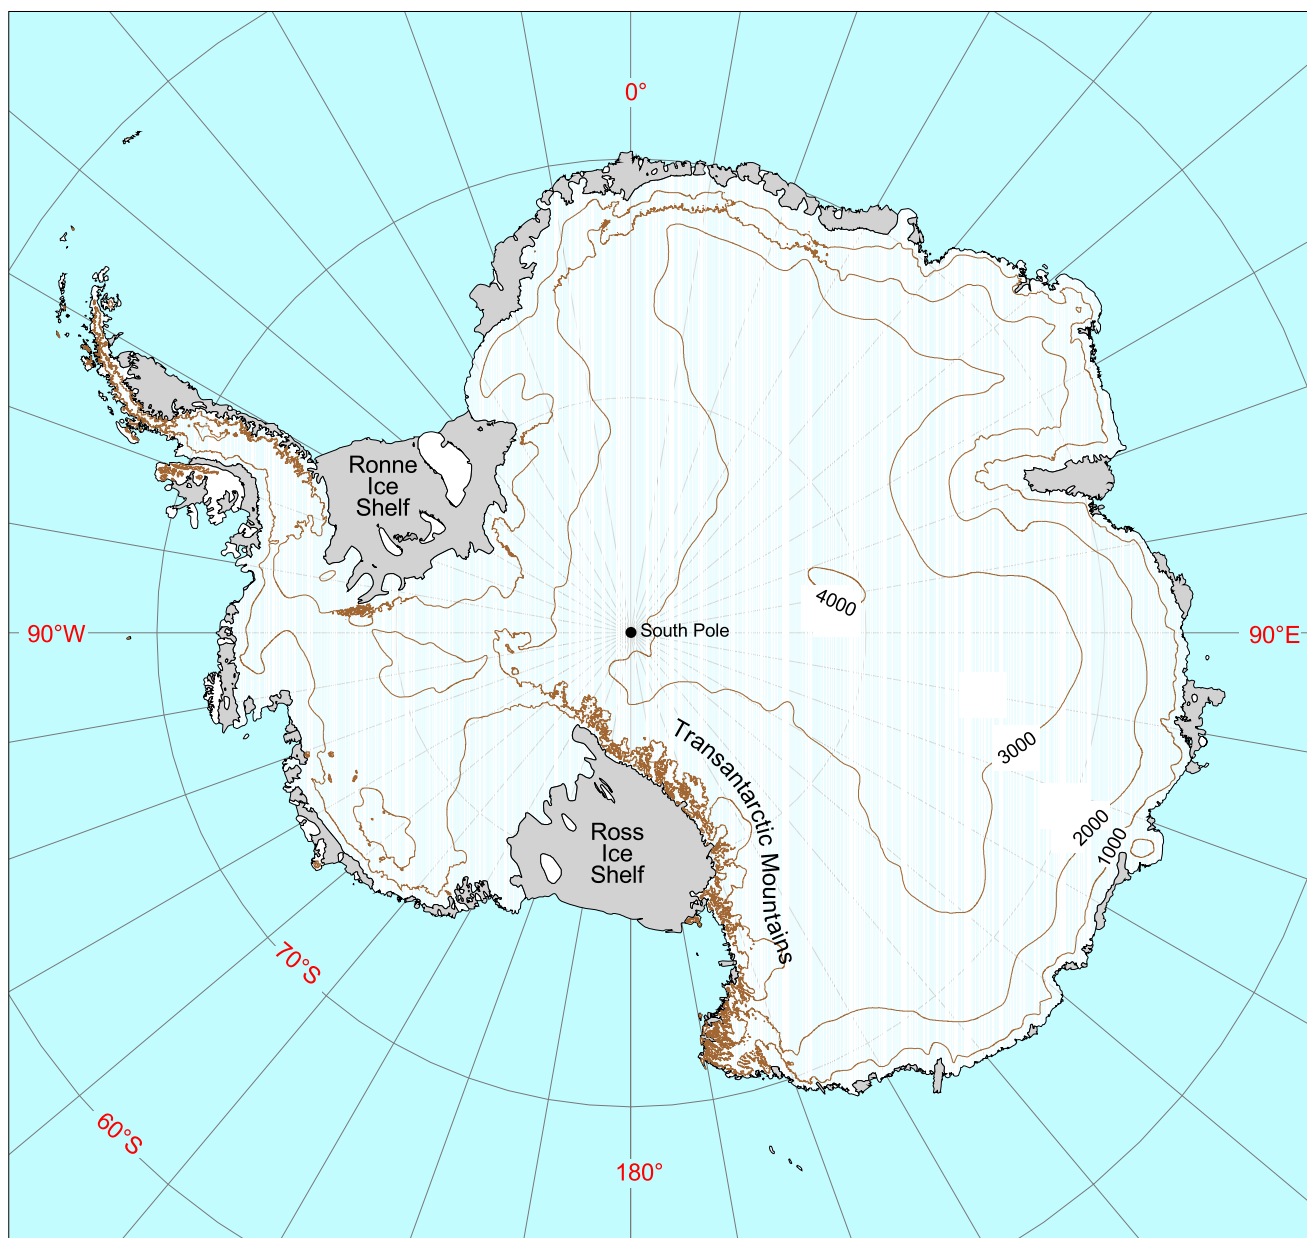

Antarctica

1000 metre contours

Australian Government
Department of the Environment and Heritage
Australian Antarctic Division

Projection: Polar Stereographic
True Scale at 71°S
Map Catalogue No: 13280

Produced by the Australian Antarctic Data Centre
June 2006
© Commonwealth of Australia