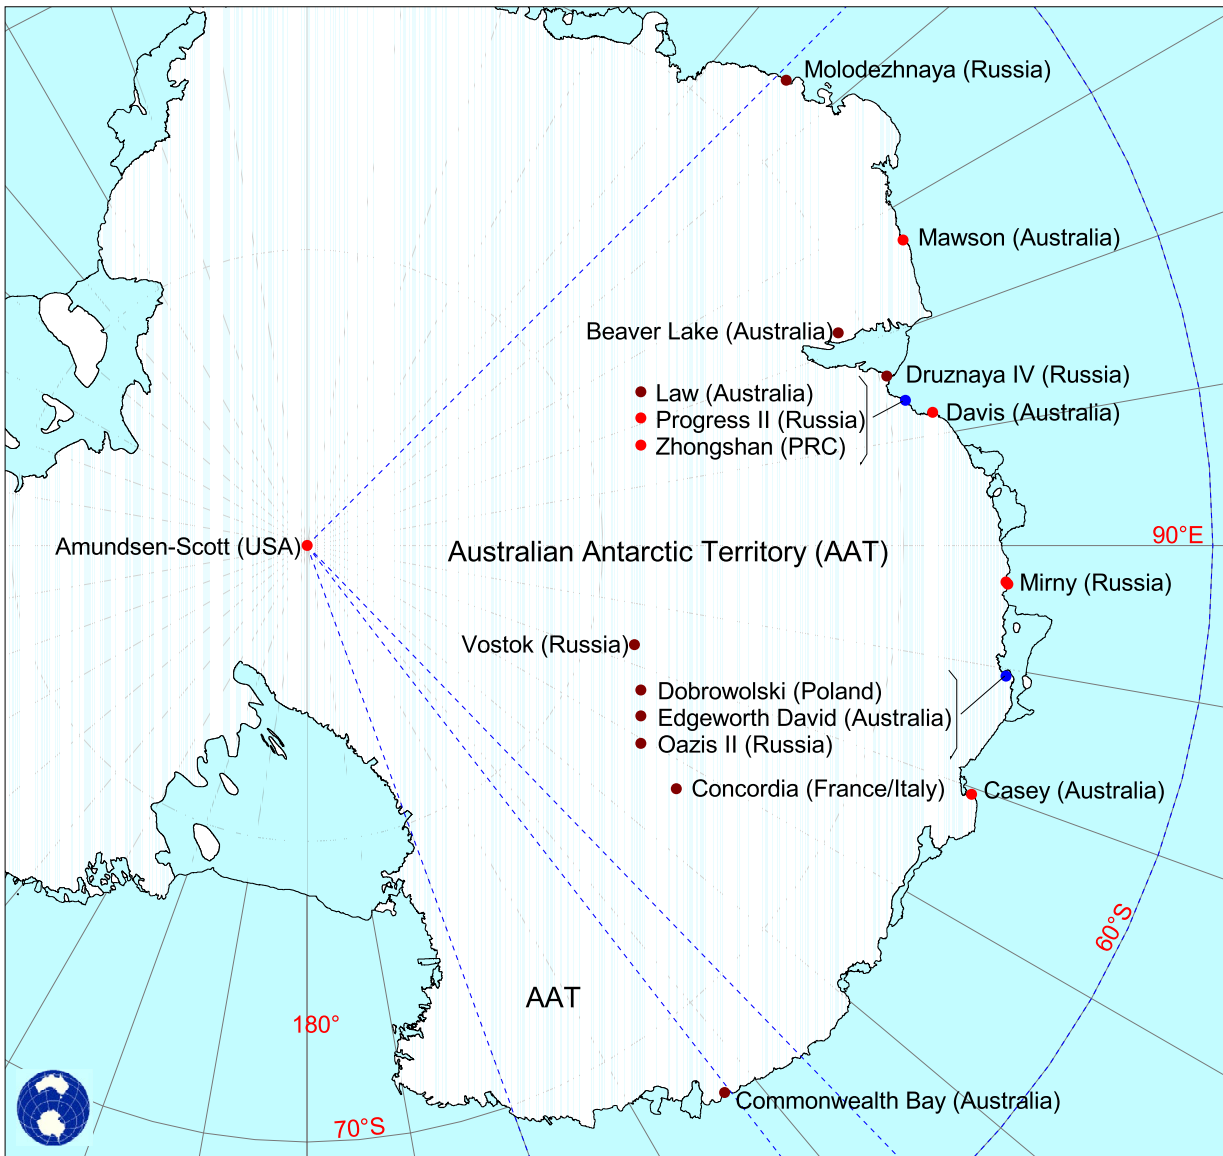

AAT

Stations in the Australian Antarctic Territory

Produced by the Australian Antarctic Data Centre,
Australian Antarctic Division,
Department of the Environment and Heritage, June 2000
© Commonwealth of Australia

Projection: Polar Stereographic
True Scale at 71°S

- Winter station
- Summer station
- Group of stations in close proximity