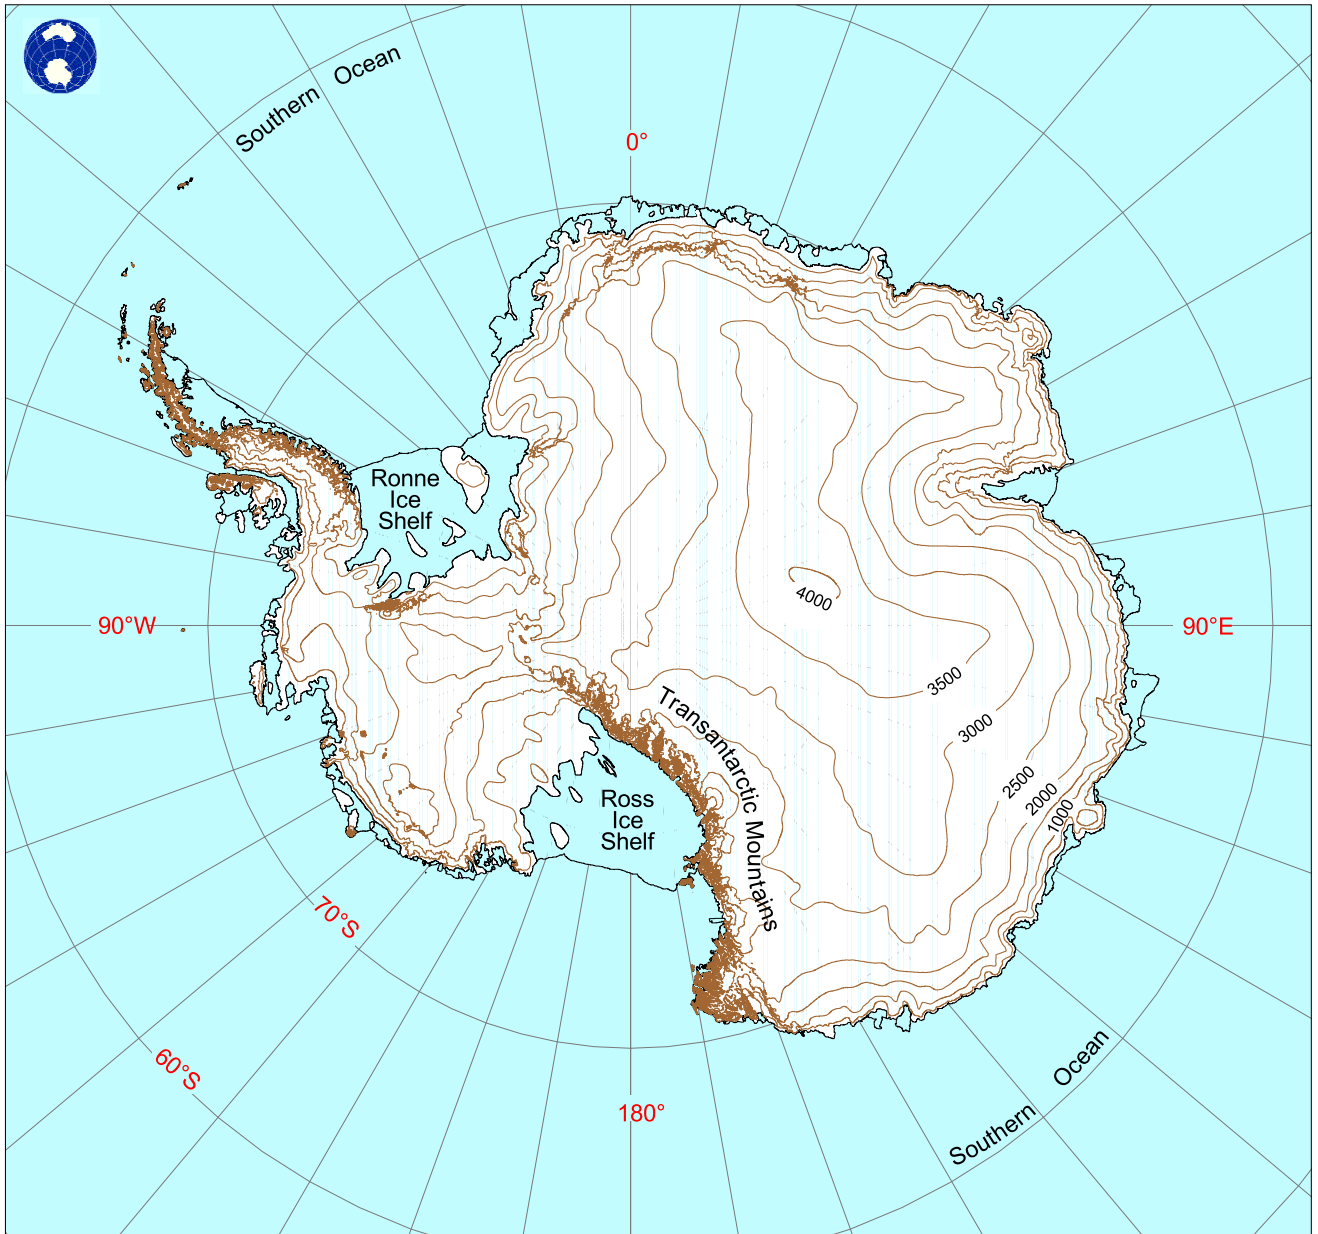

# Antarctica

500 metre contours

Produced by the Australian Antarctic Data Centre,  
Australian Antarctic Division,  
Department of the Environment and Heritage, January 2000  
© Commonwealth of Australia

Projection: Polar Stereographic  
True Scale at 71°S