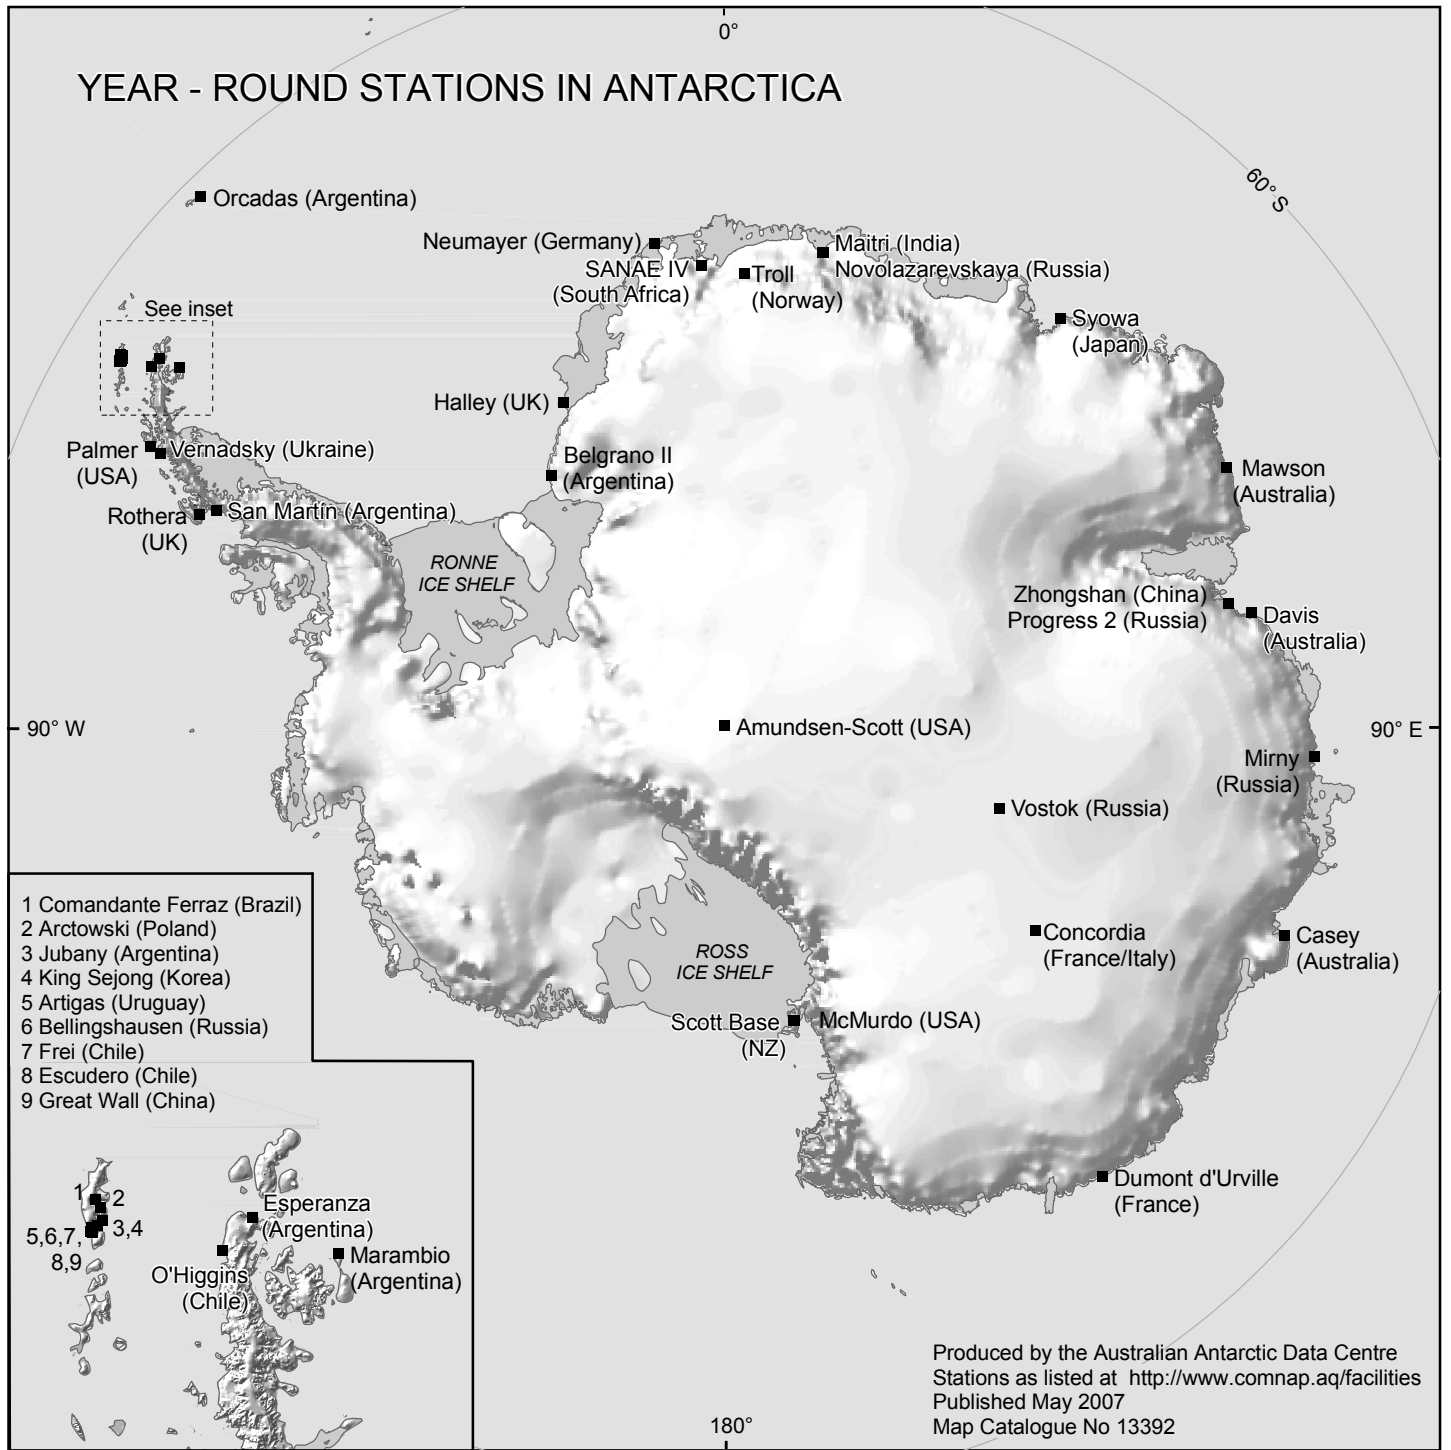

YEAR - ROUND STATIONS IN ANTARCTICA

Produced by the Australian Antarctic Data Centre
 Stations as listed at <http://www.comnap.aq/facilities>
 Published May 2007
 Map Catalogue No 13392