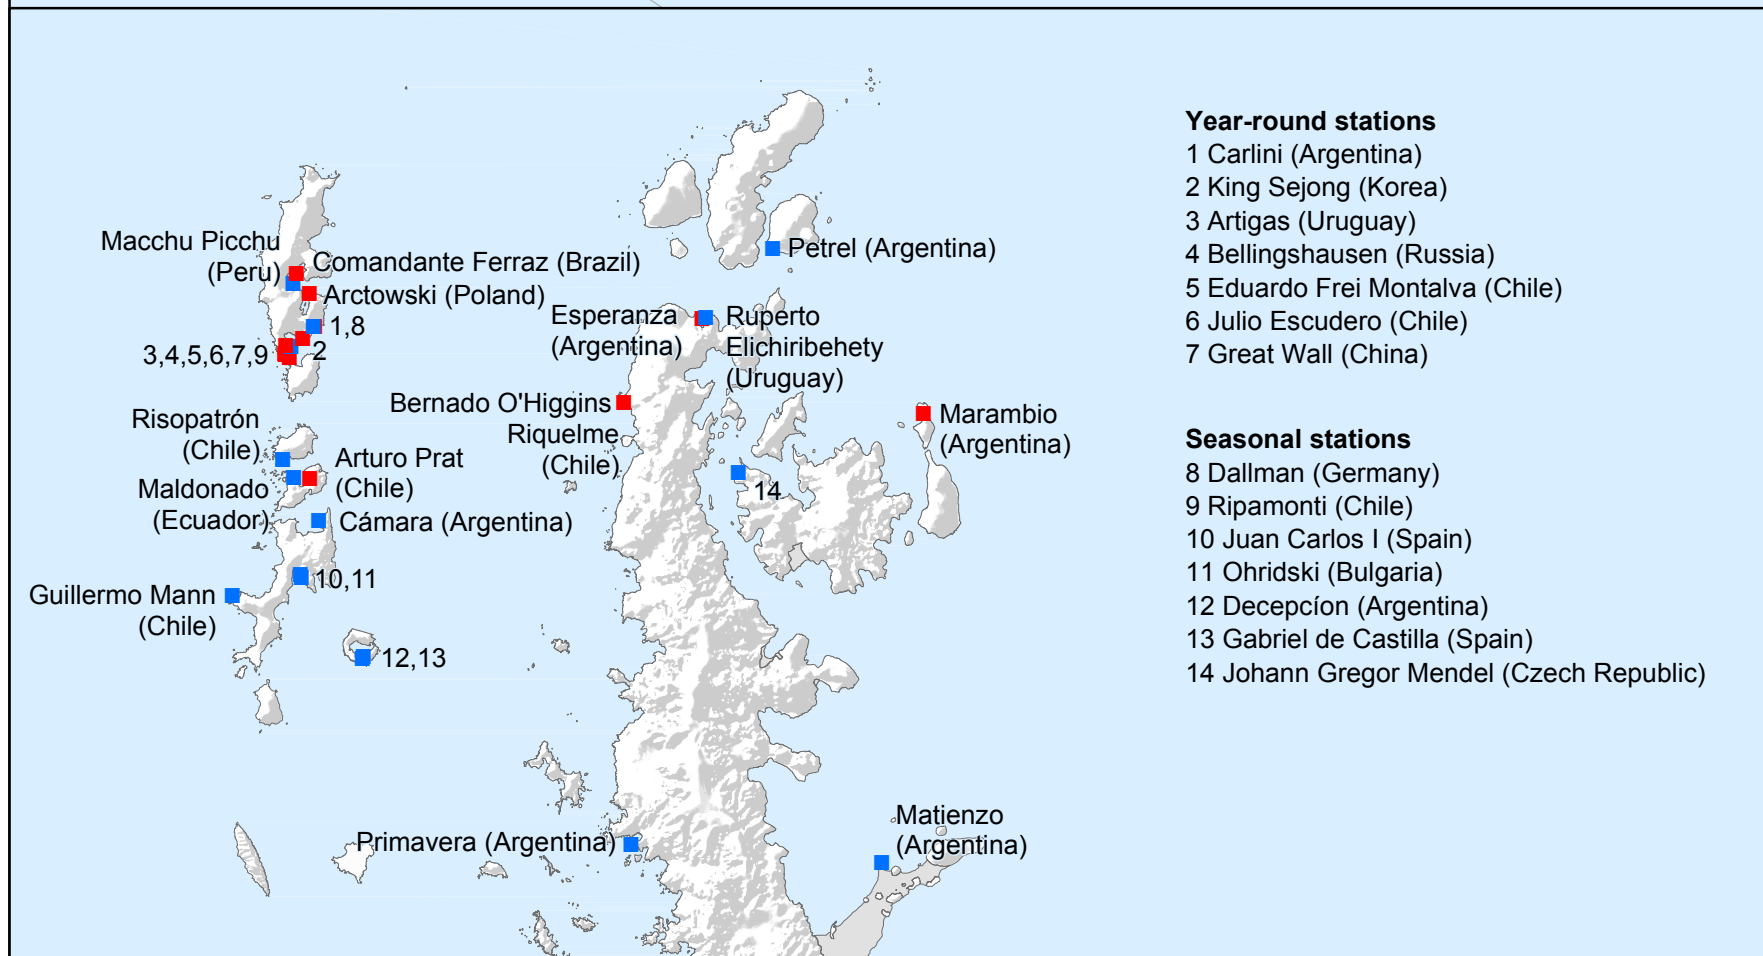

STATIONS IN ANTARCTICA

Macquarie Island (Australia)

Produced by the Australian Antarctic Data Centre
Published July 2015
© Commonwealth of Australia
Map Catalogue No: 14476

Coastline from Antarctic Digital Database Version 6
Hillshading from Radarsat Antarctic Mapping Project DEM Version 2