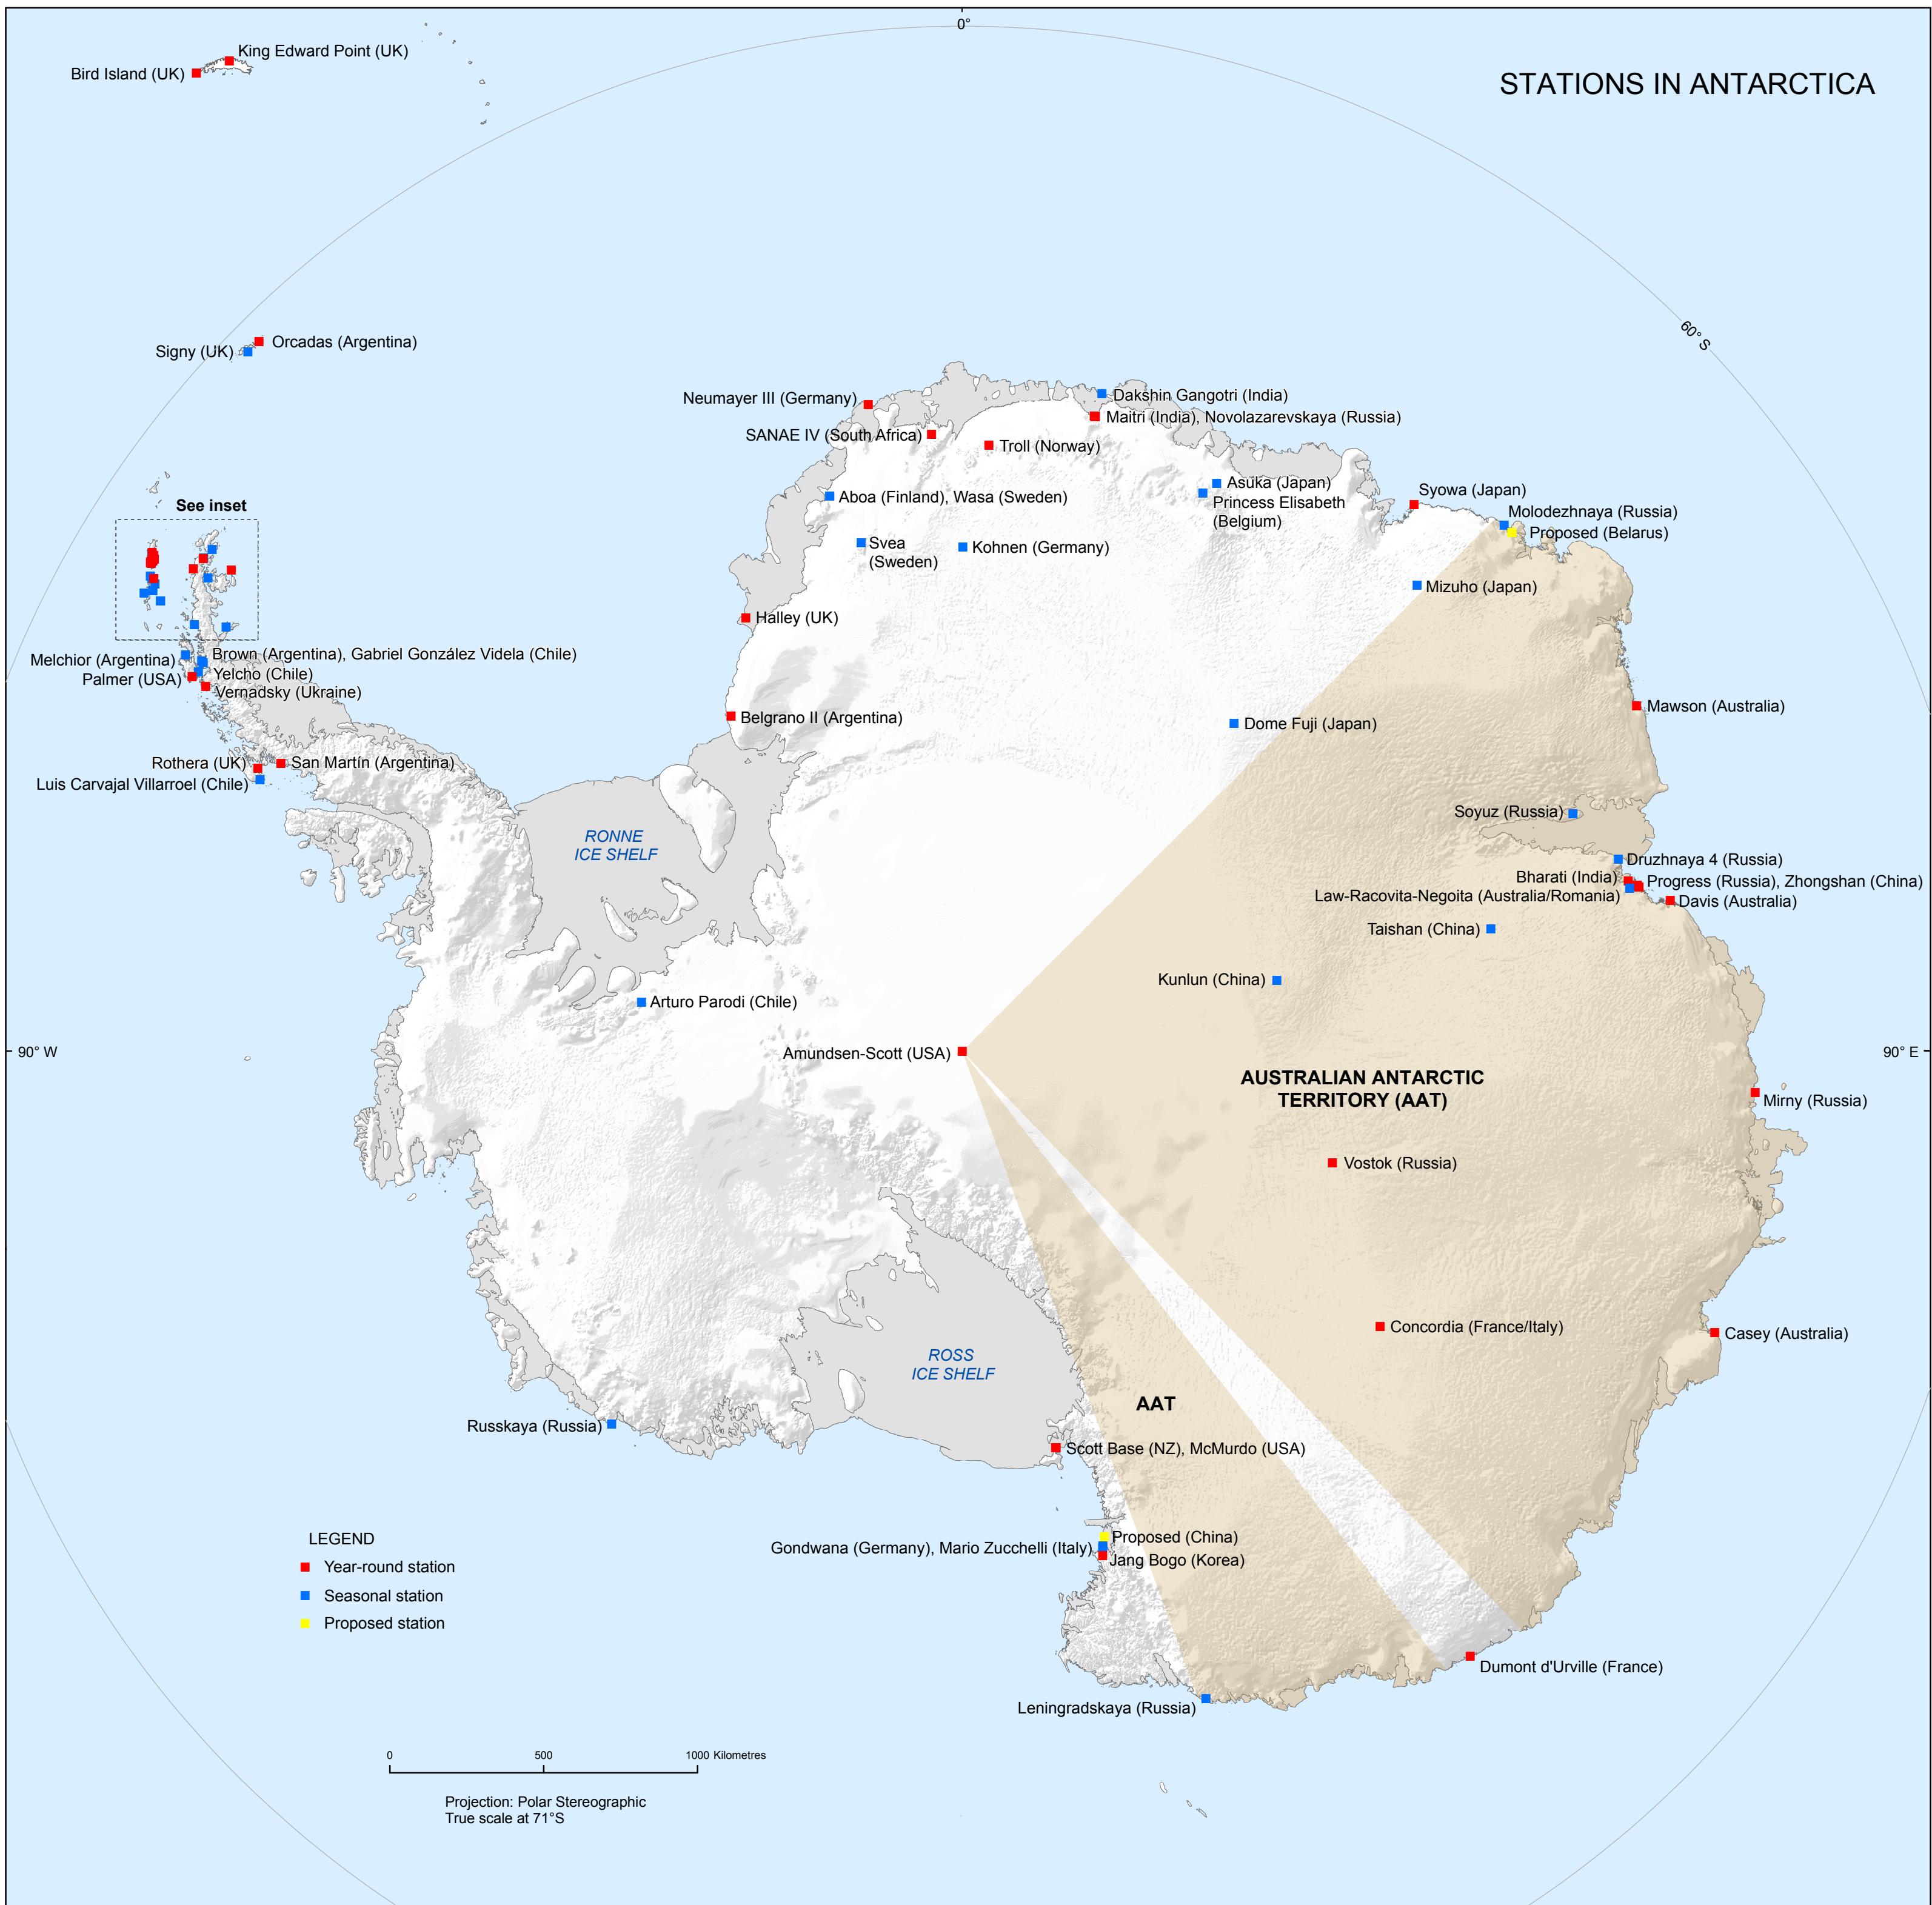

STATIONS IN ANTARCTICA

Macquarie Island (Australia)

Produced by the Australian Antarctic Data Centre
Published July 2015
© Commonwealth of Australia
Map Catalogue No: 14476

Coastline from Antarctic Digital Database Version 6
Hillshading from Radarsat Antarctic Mapping Project DEM Version 2