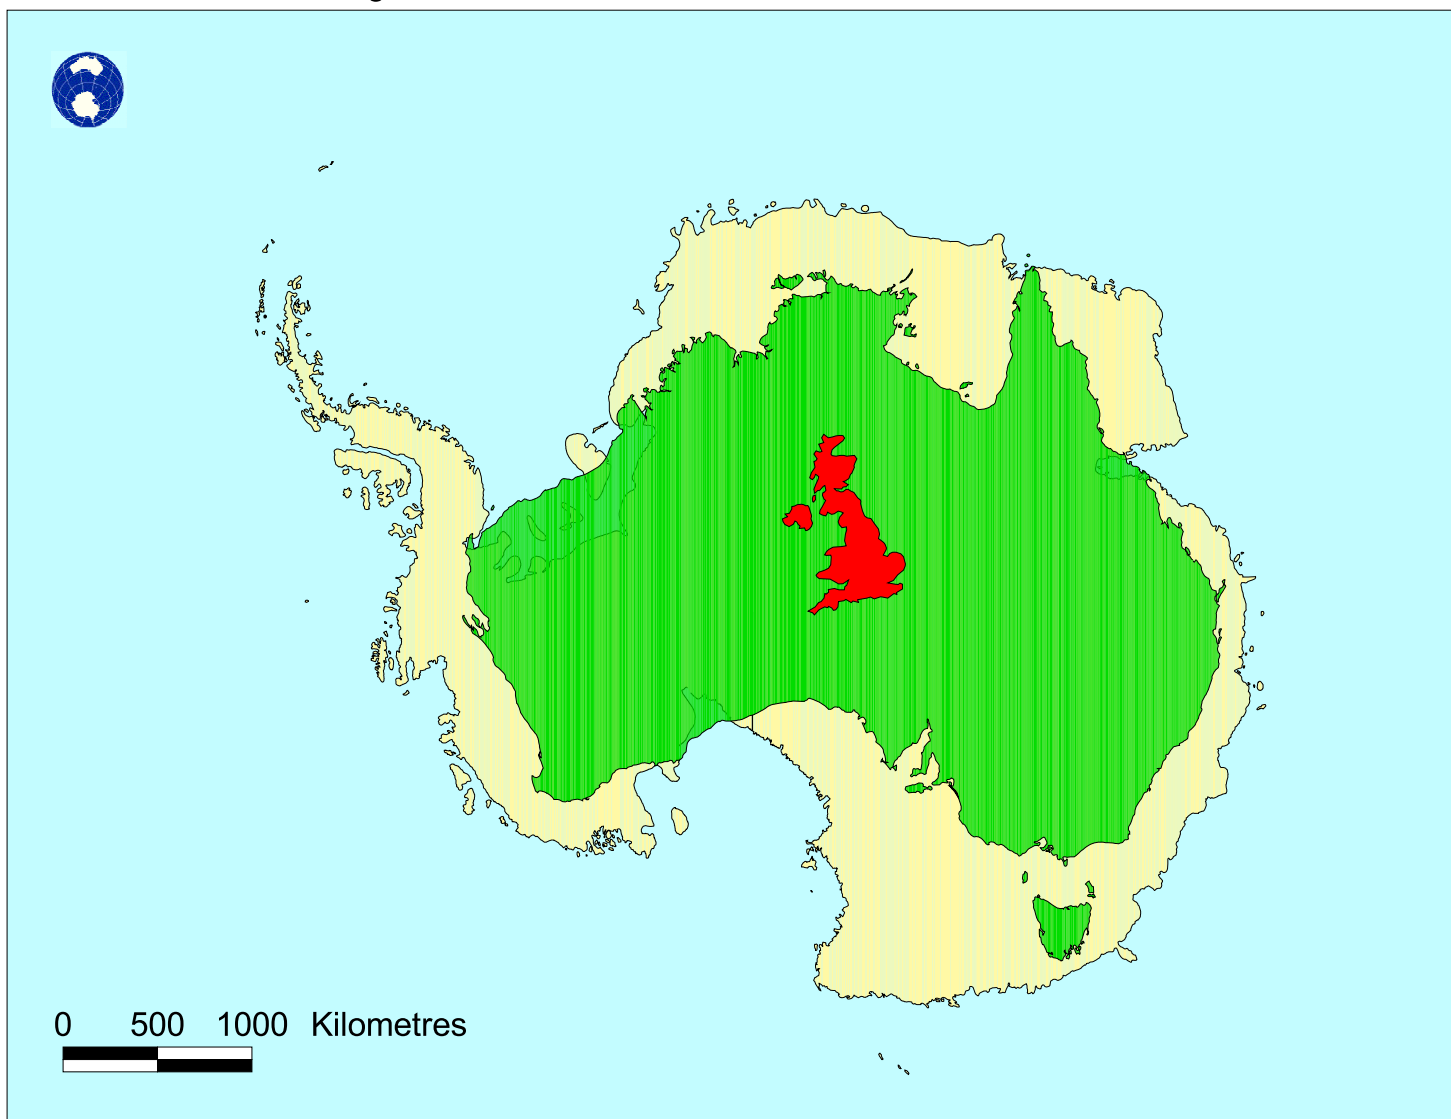

# Comparison Map

of Antarctica, United Kingdom and Australia

Produced by the Australian Antarctic Data Centre,  
Australian Antarctic Division,  
Department of the Environment and Heritage, July 2000  
© Commonwealth of Australia

Projection : Lambert Azimuthal Equal Area