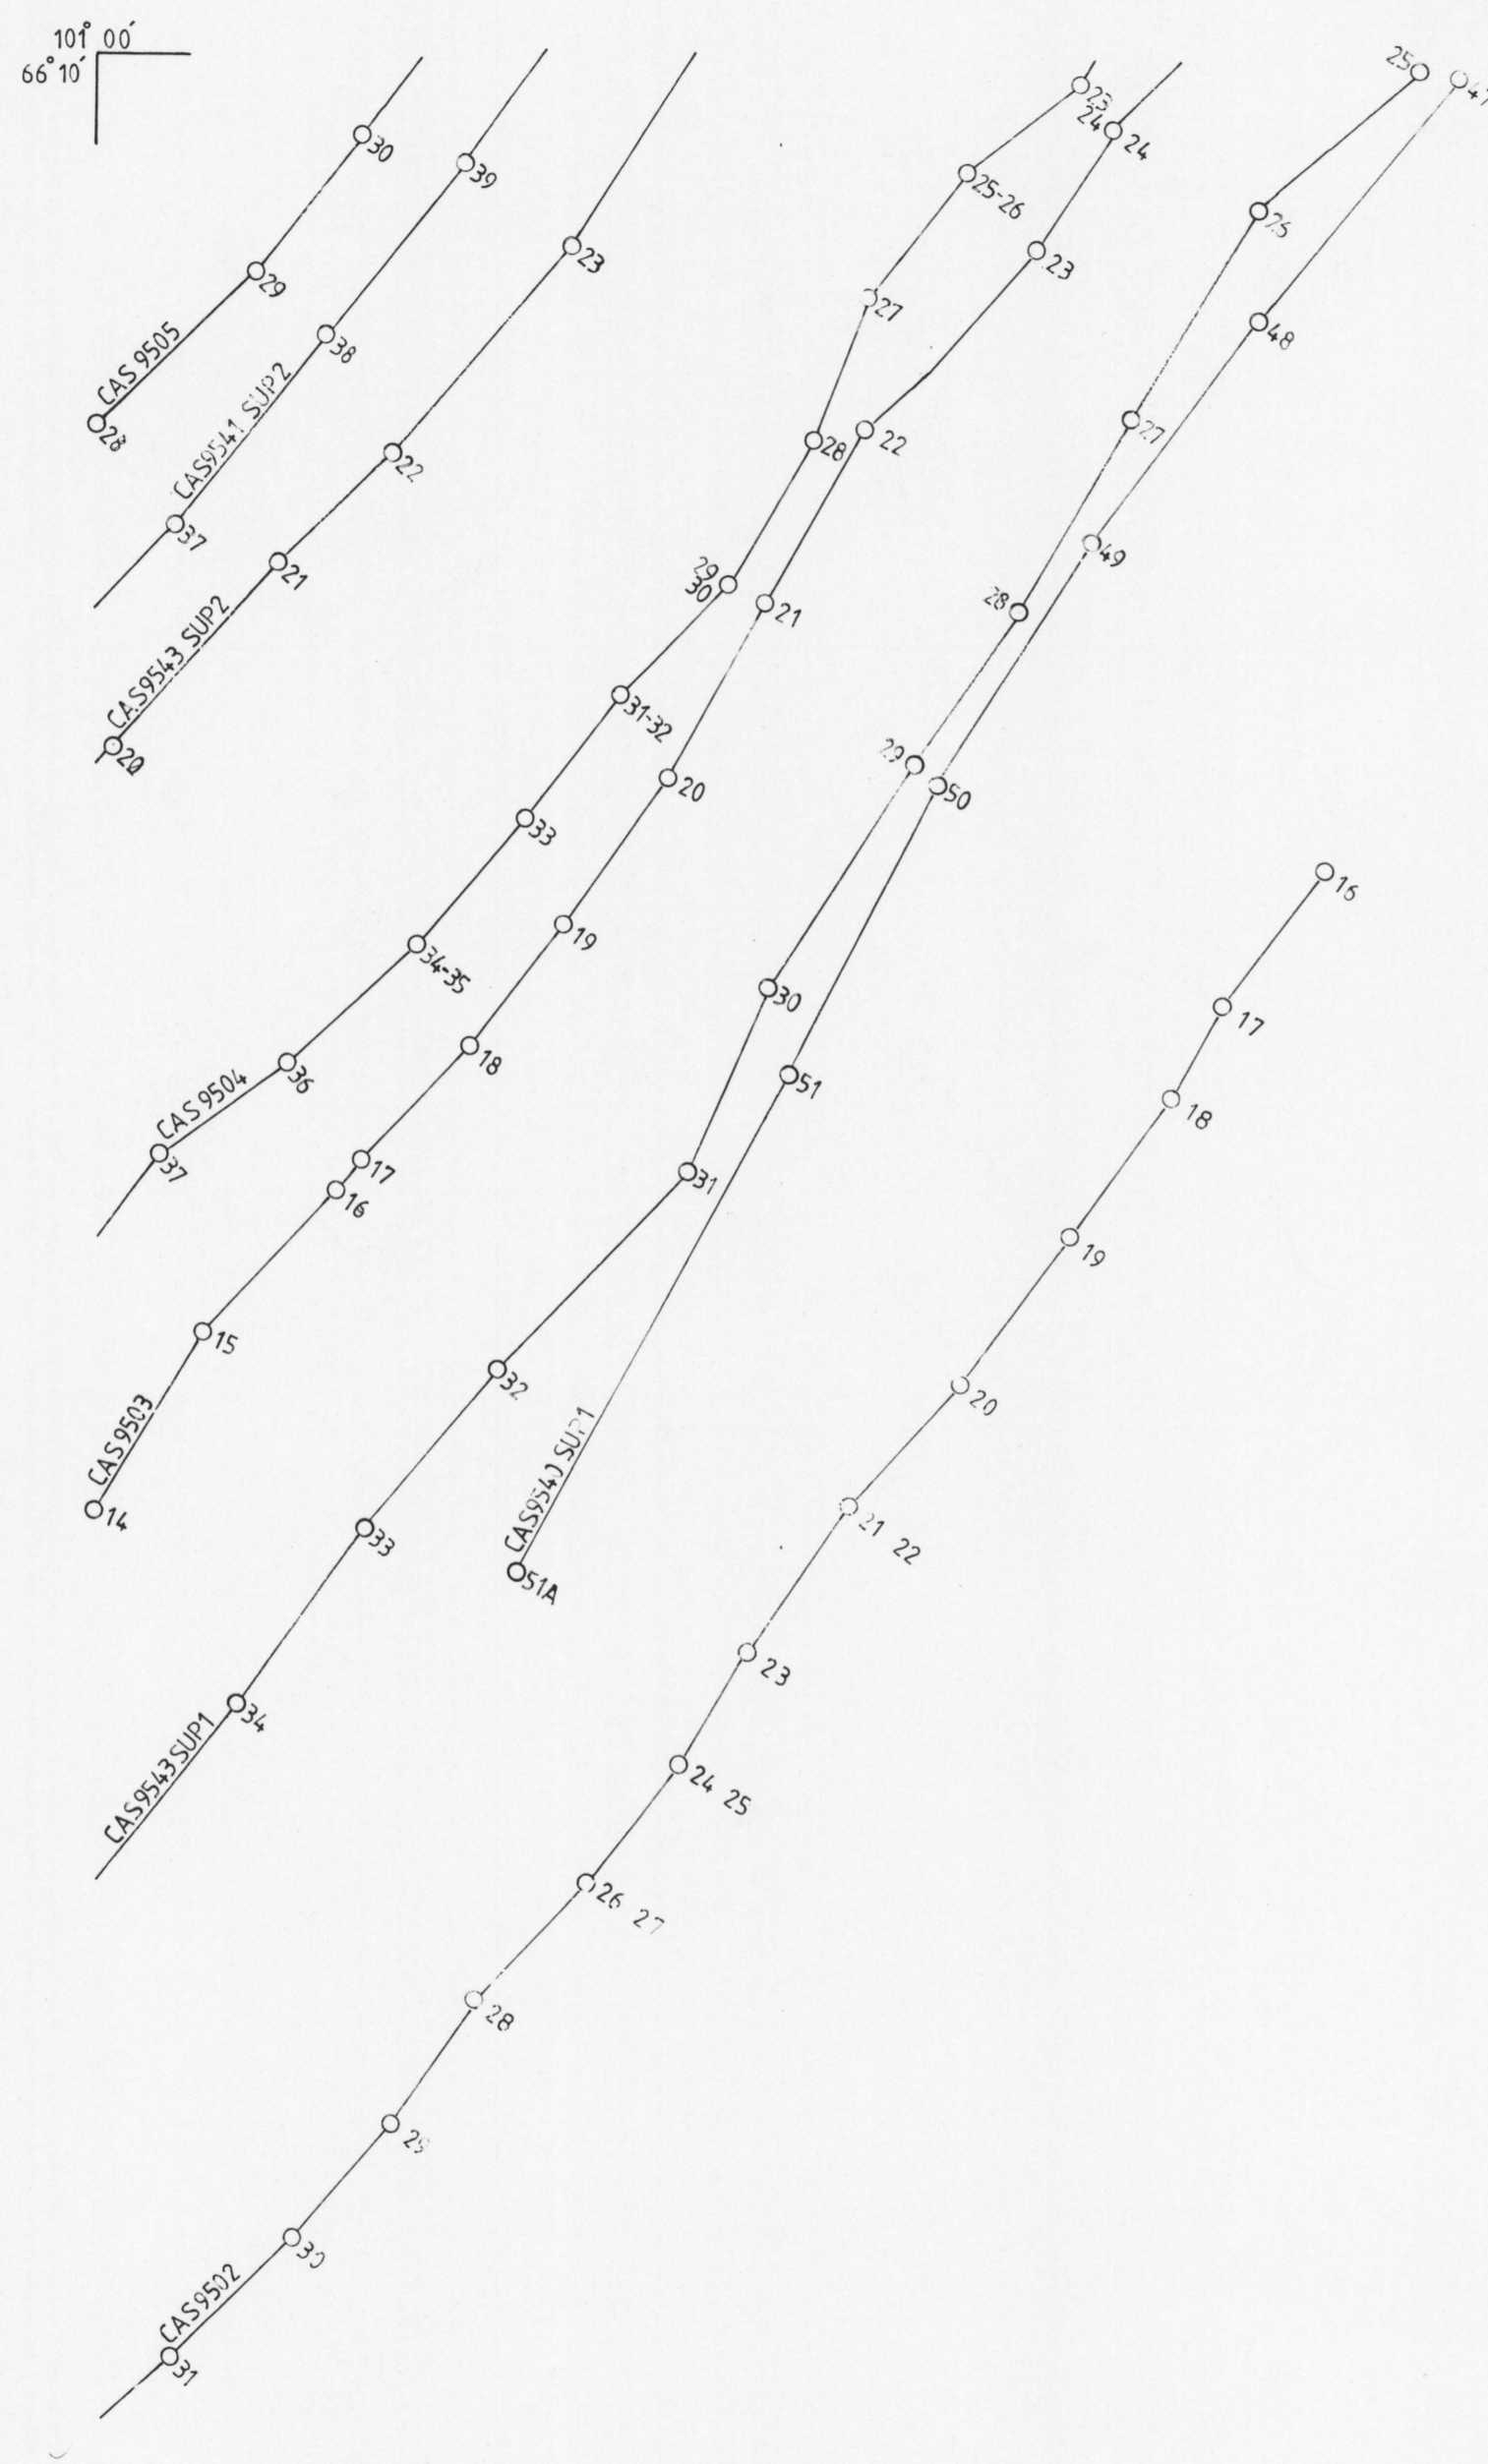

BUNGER HILLS FLIGHT LINE DIAGRAM-BLACK&WHITE AVIATOROV PENINSULA

DATE: 25/1/86, 3-4/3/86
 FLYING HEIGHT: 3050m
 FOCAL LENGTH: 50mm
 FILM: TRI X 400 ASA
 CAMERA: HASSELBLAD EL 500
 AIRCRAFT: BELL 206 JET RANGER
 COMPILED & DRAWN BY: T. McNAMARA