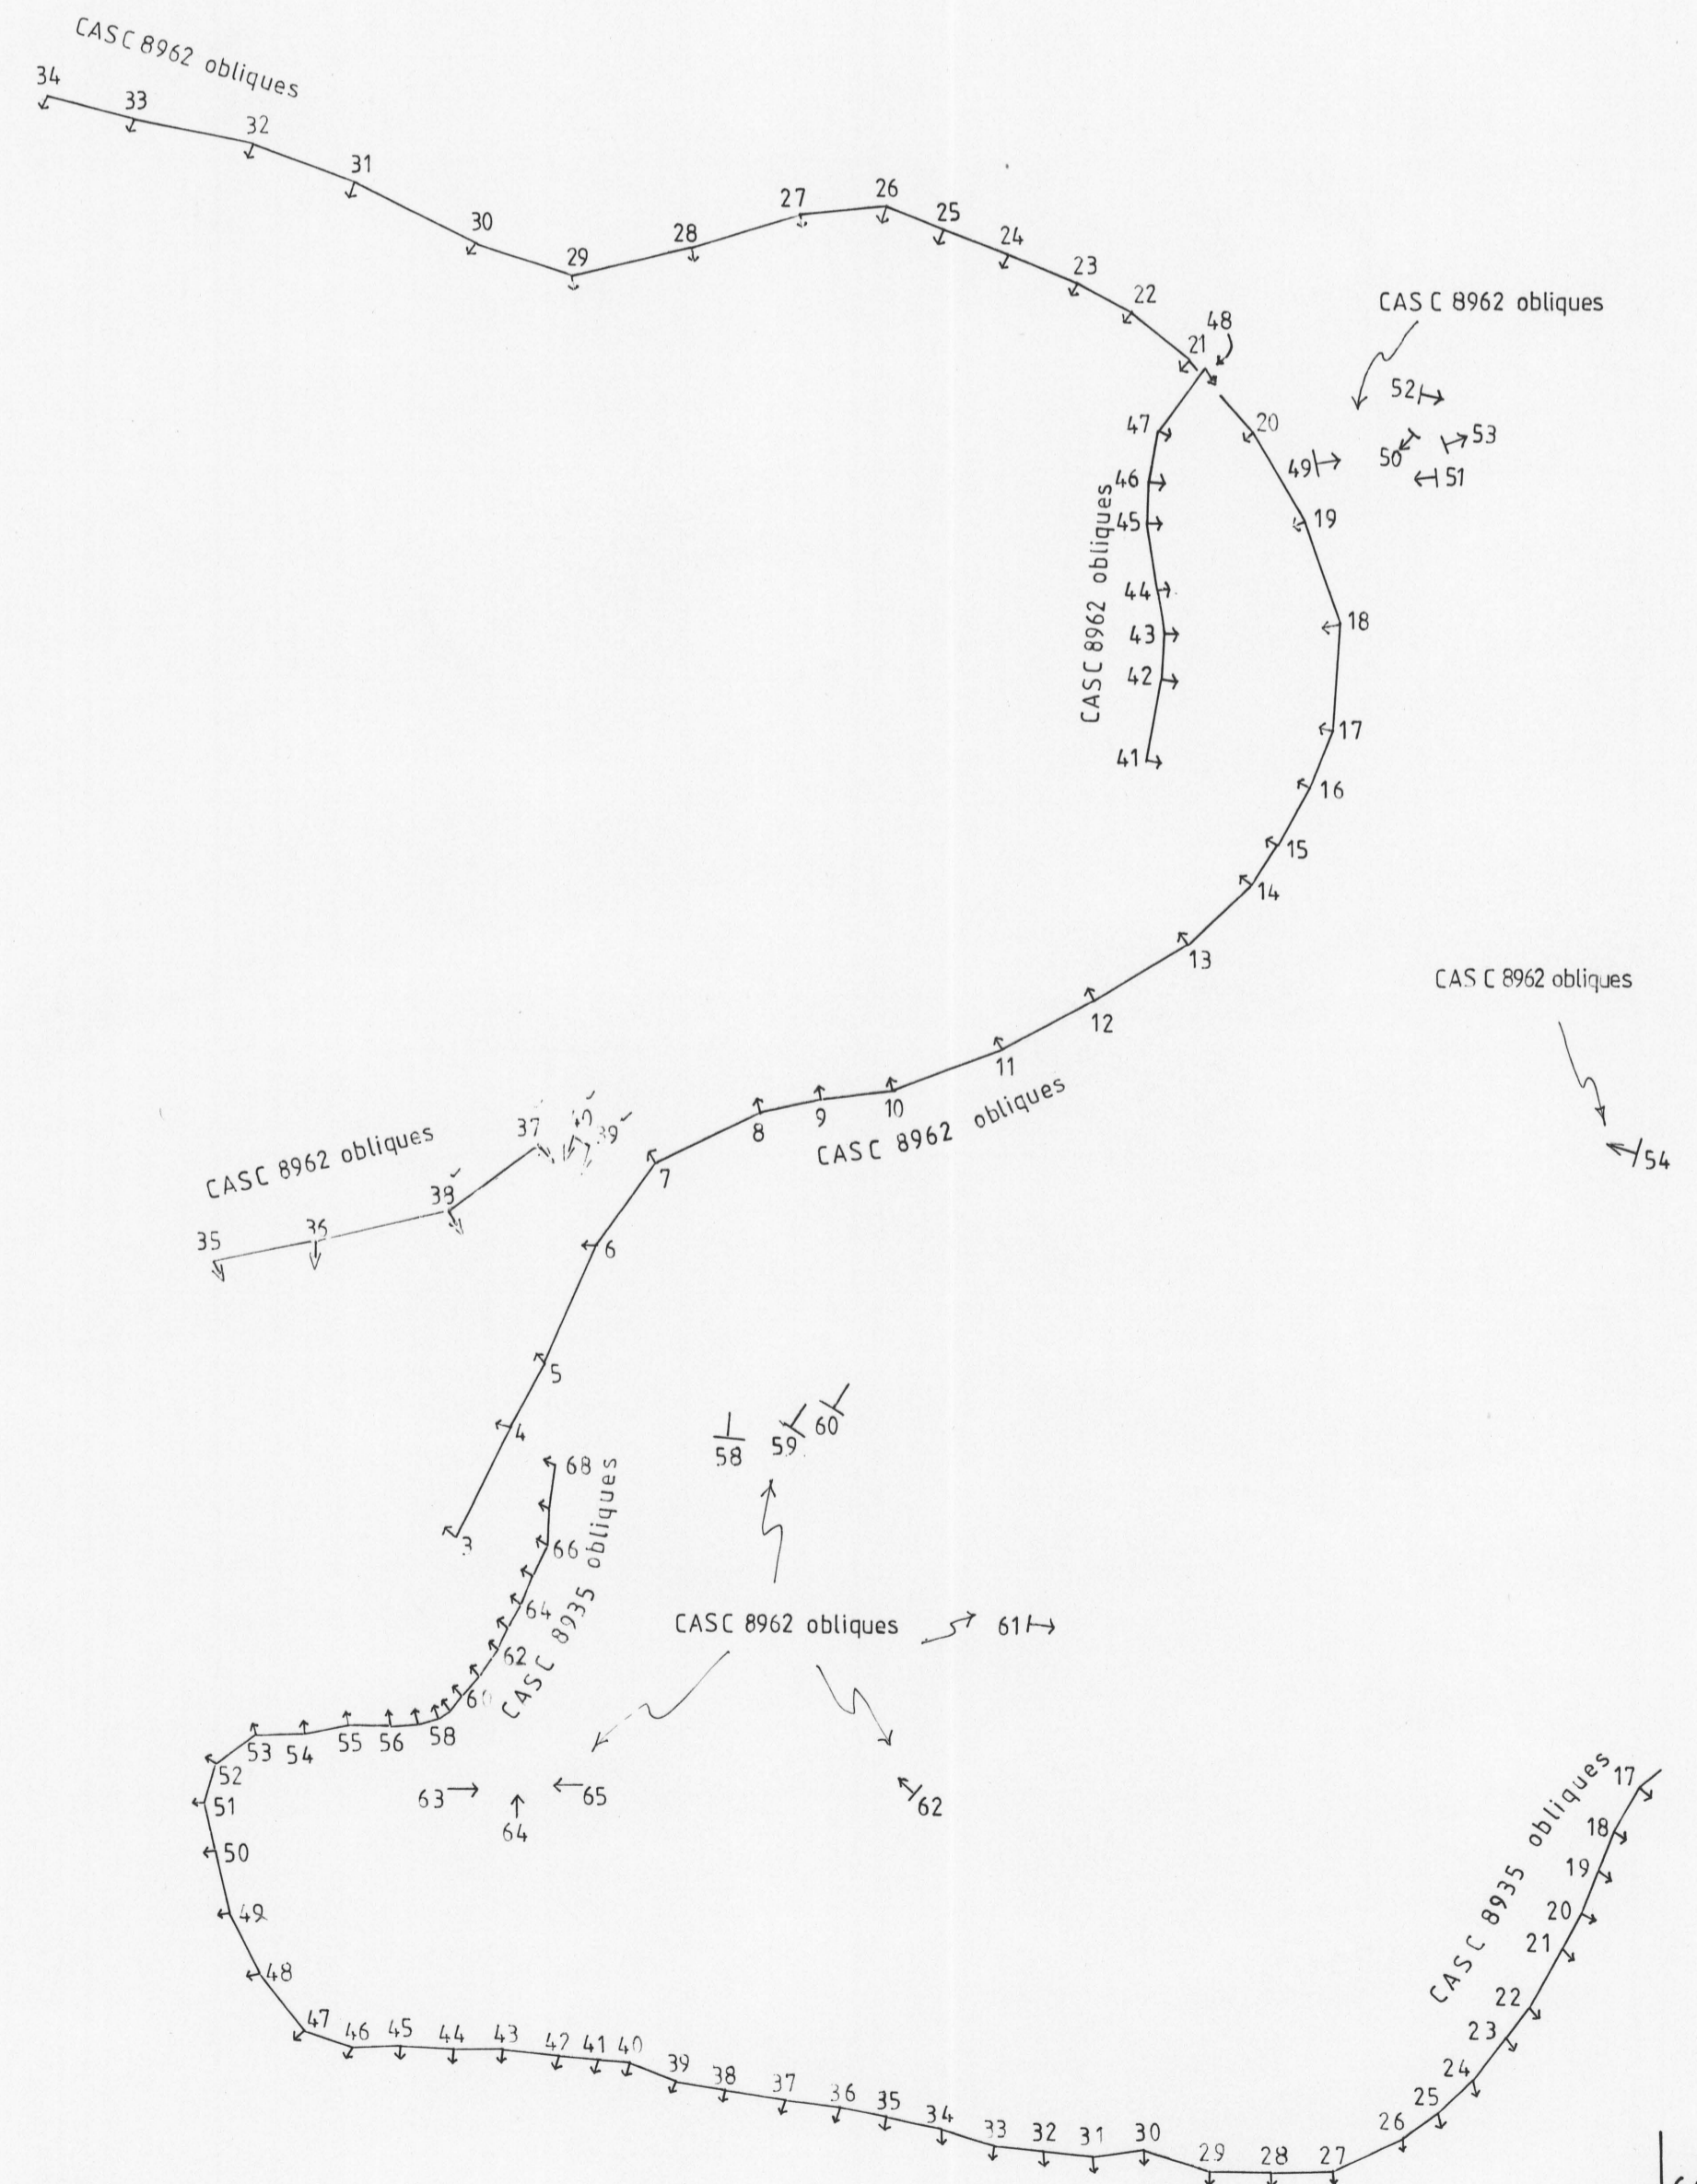

BUNGER HILLS OBLIQUE PHOTOGRAPH DIAGRAM-COLOUR

OASIS POLAR ST.

Q-47-81,82,69,70

100° 00'
65° 57'

101° 00'
65° 57'

	<u>CASC 8935</u>	<u>CASC 8962</u>
DATE:	JAN / MARCH 86	JAN / MARCH 86
FLYING HEIGHT	1600m	VARIOUS
FOCAL LENGTH	40mm	40mm
OBLIQUITY	52° FROM VERT.	VARIOUS
	FILM EKTACHROME 200	
	CAMERA HASSELBLAD 500EL	
	AIRCRAFT BELL 206 JET RANGER	
	SCALE 1:100 000	

COVERAGE
OF A SINGLE
OBLIQUE PHOTOGRAPH
(CASC 8935 ONLY)

66° 20'
100° 00'

66° 20'
101° 00'

1:100 000