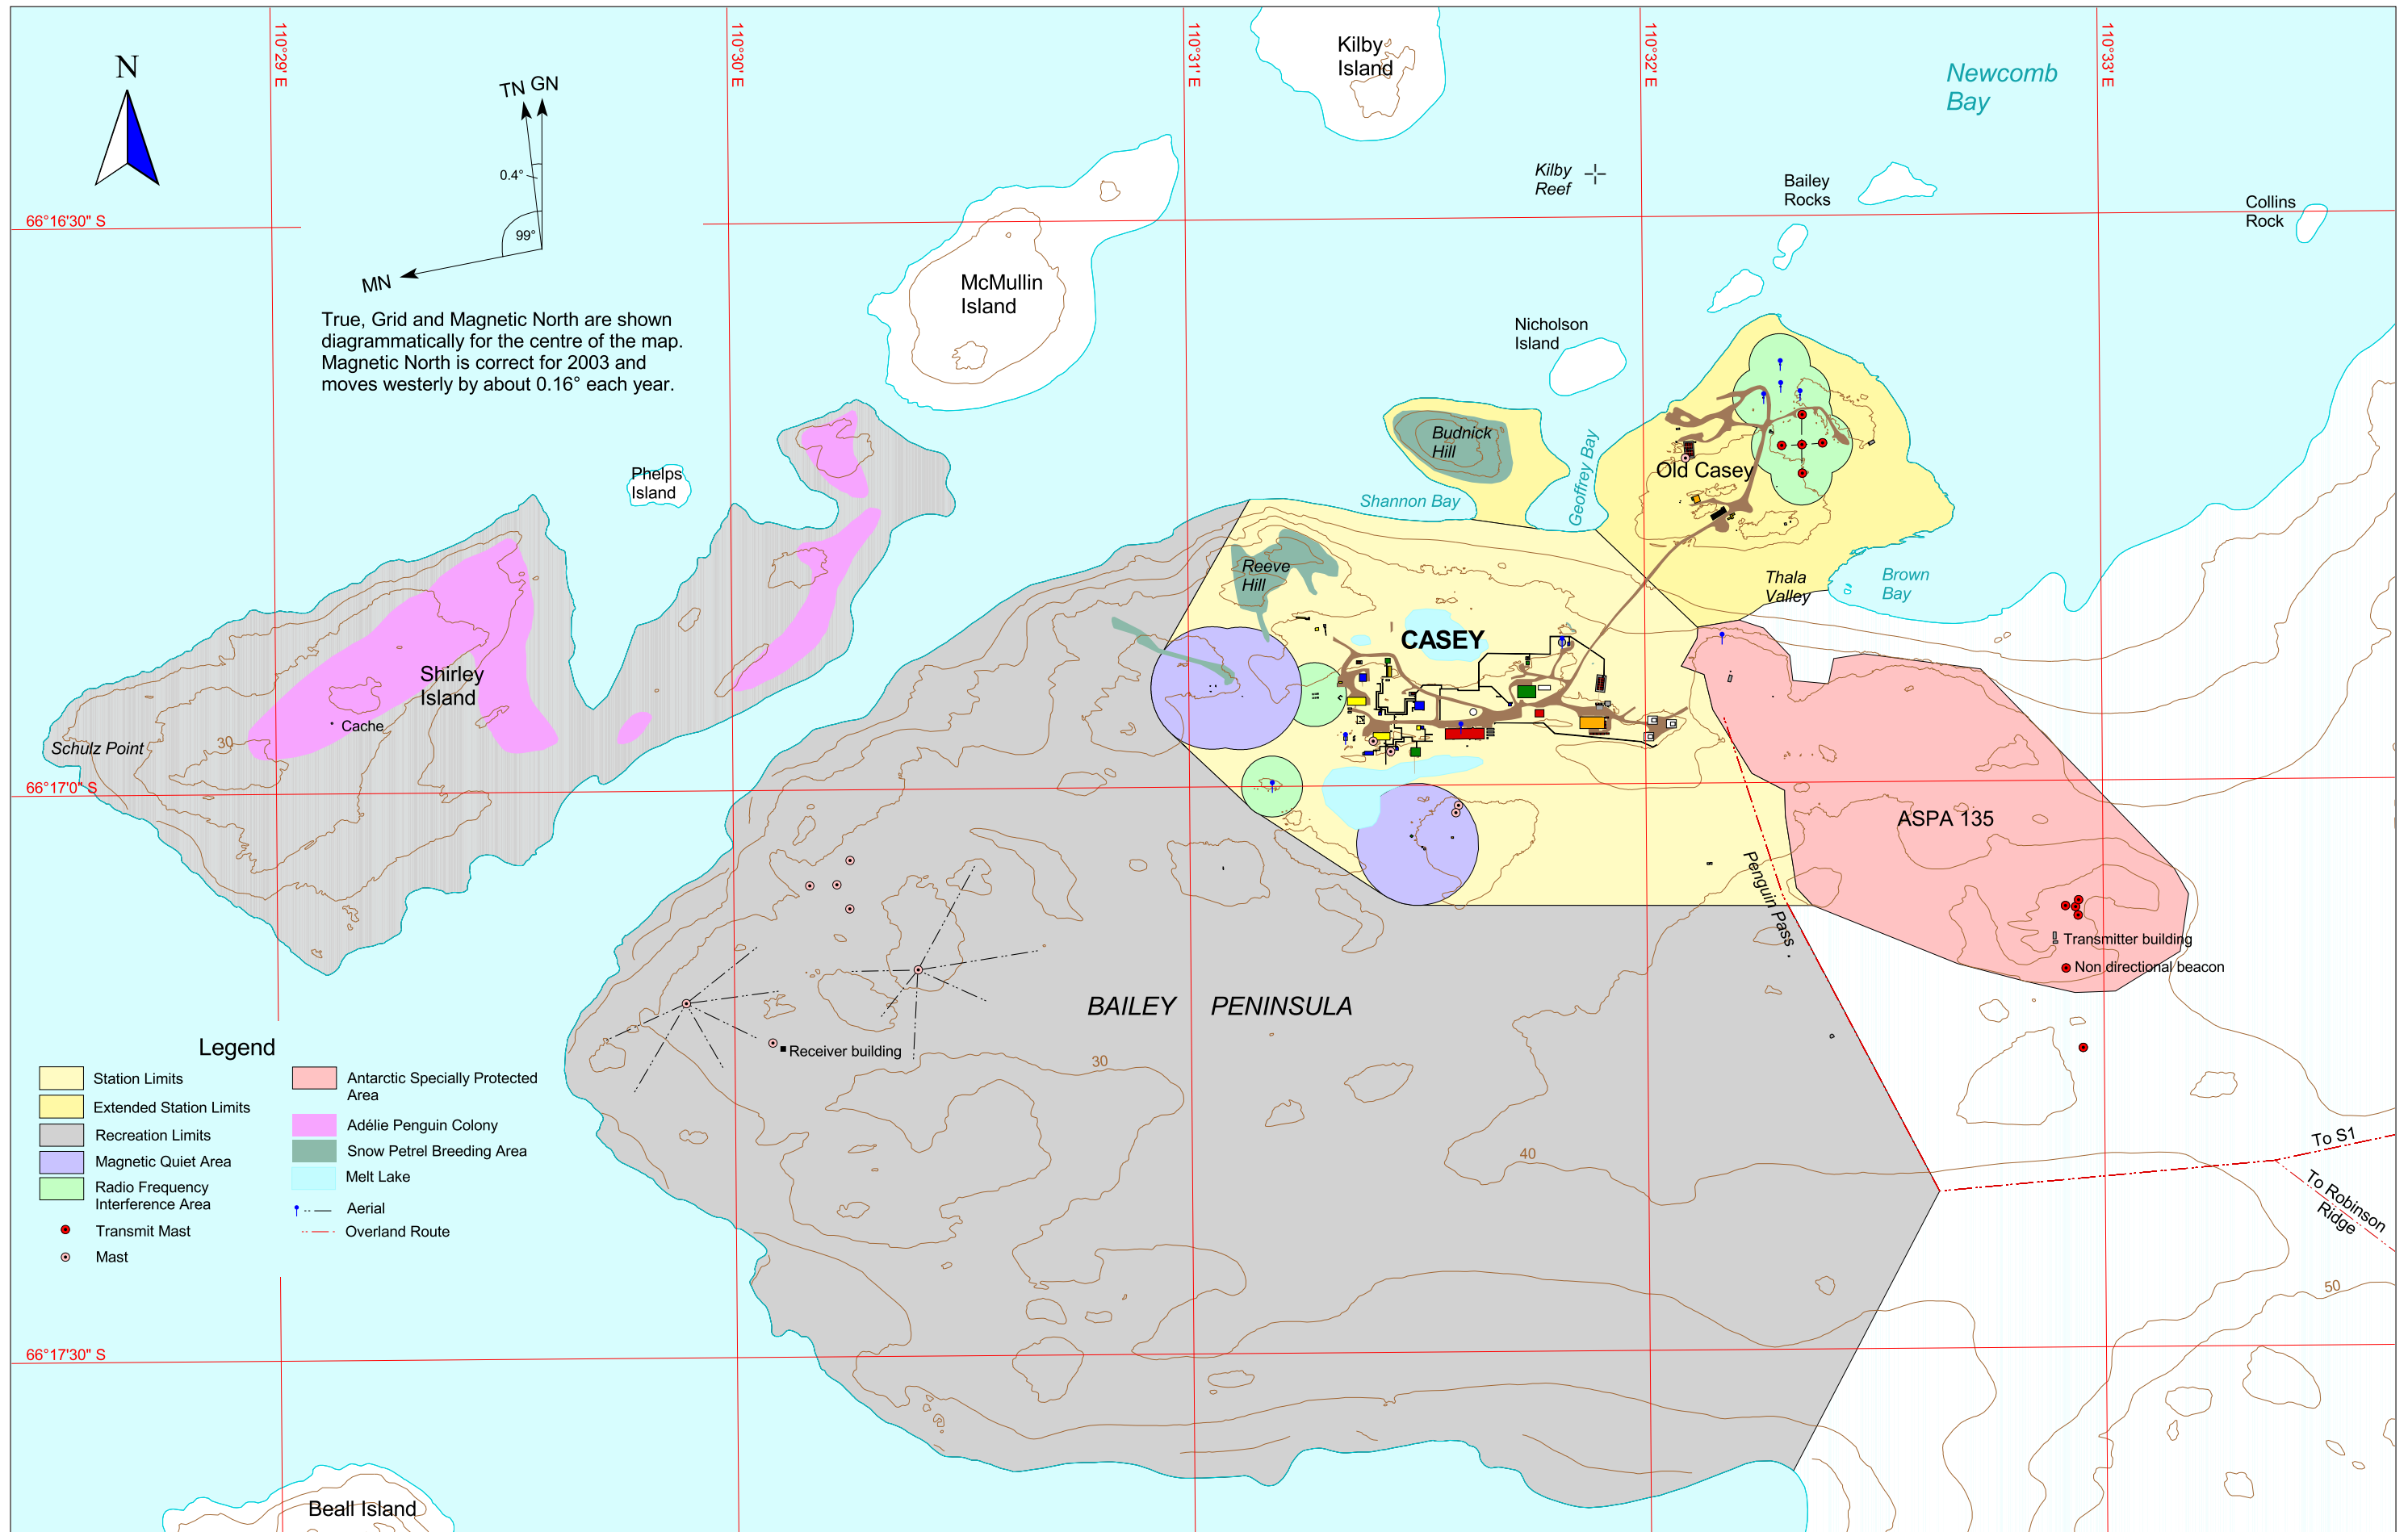

# CASEY STATION

## RECREATION LIMITS MAP

Produced by the Australian  
Antarctic Data Centre,  
August 2003

### Legend

- Station Limits
- Extended Station Limits
- Recreation Limits
- Magnetic Quiet Area
- Radio Frequency Interference Area
- Transmit Mast
- Mast
- Antarctic Specially Protected Area
- Adélie Penguin Colony
- Snow Petrel Breeding Area
- Melt Lake
- Aerial
- Overland Route

Horizontal Datum: WGS84  
Projection: UTM Zone 49

Contour Interval: 10 m  
Map number: 13022