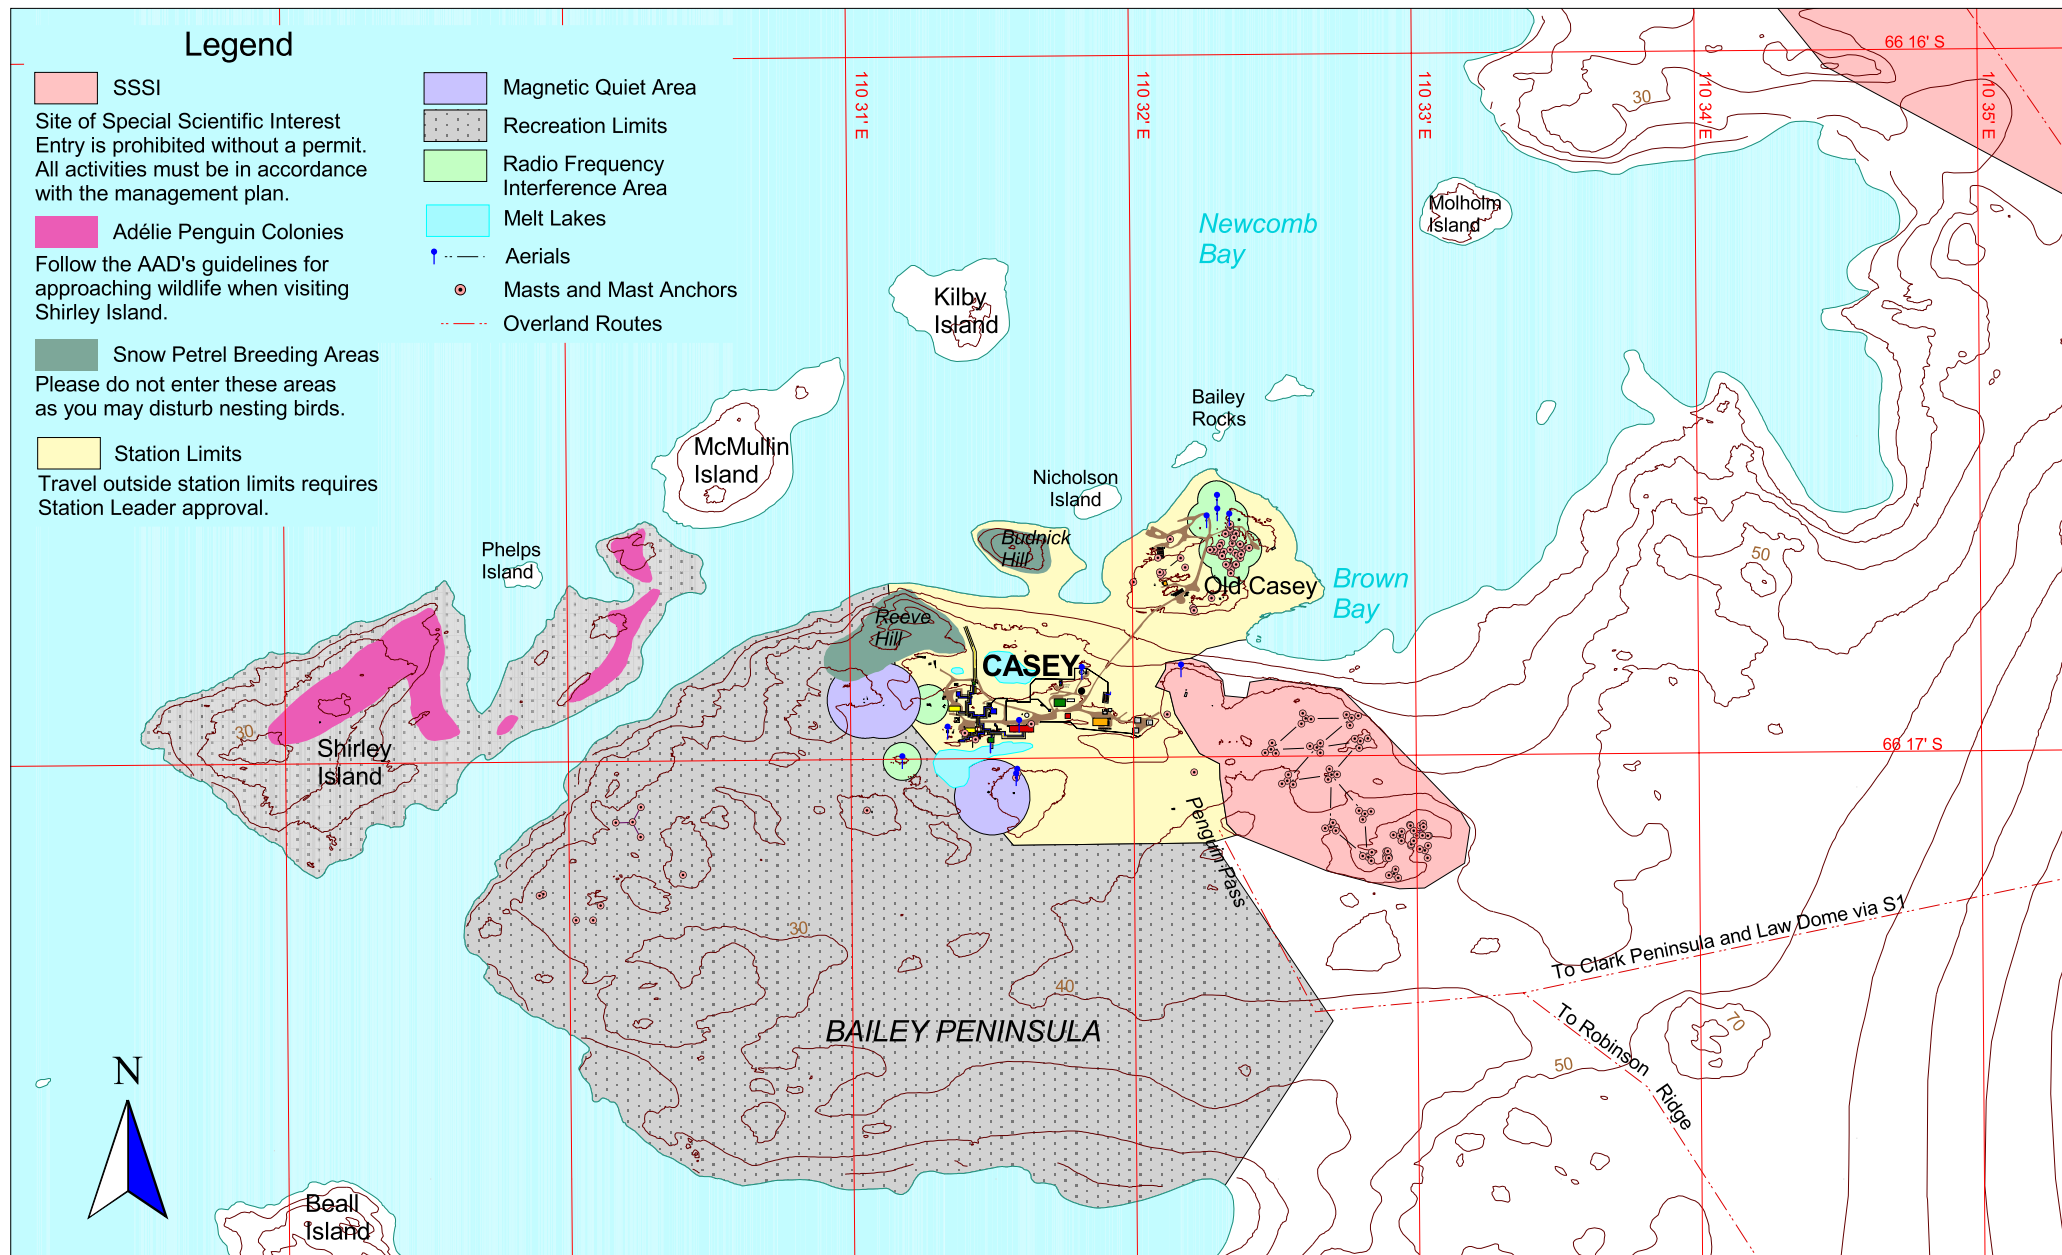

CASEY STATION

STATION AREA MAP

Produced by the Australian
Antarctic Data Centre,
April 1999

Horizontal Datum: WGS84
Projection: UTM Zone 49

Scale 1:20 000

400 0 400 800 Metres

Contour Interval: 10 m