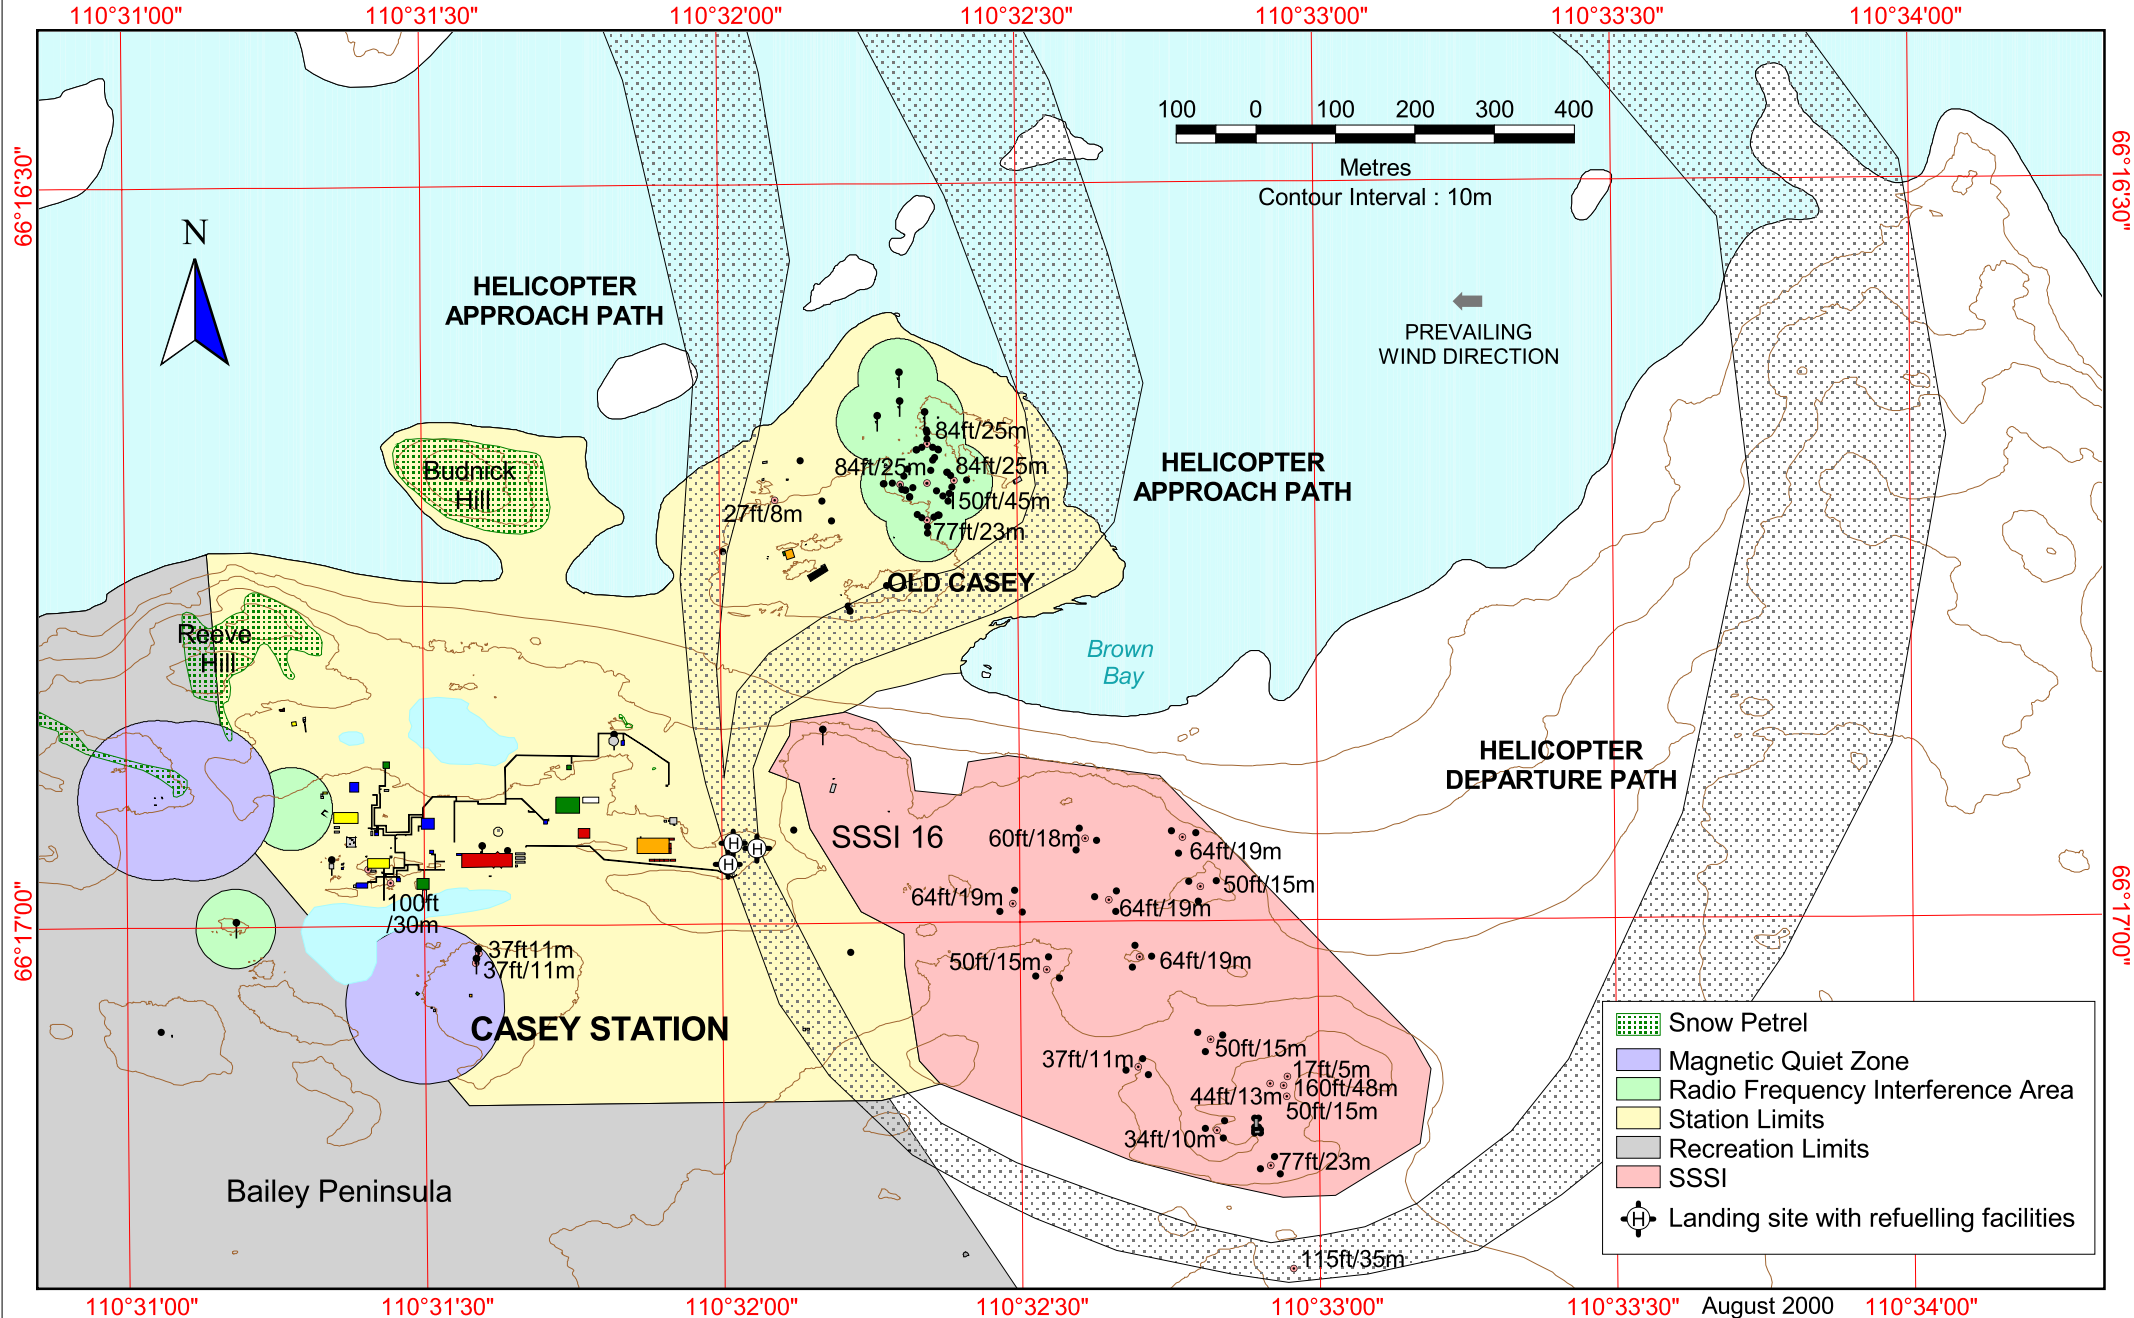

# Casey station - final approach

- Snow Petrel
- Magnetic Quiet Zone
- Radio Frequency Interference Area
- Station Limits
- Recreation Limits
- SSSI
- Landing site with refuelling facilities