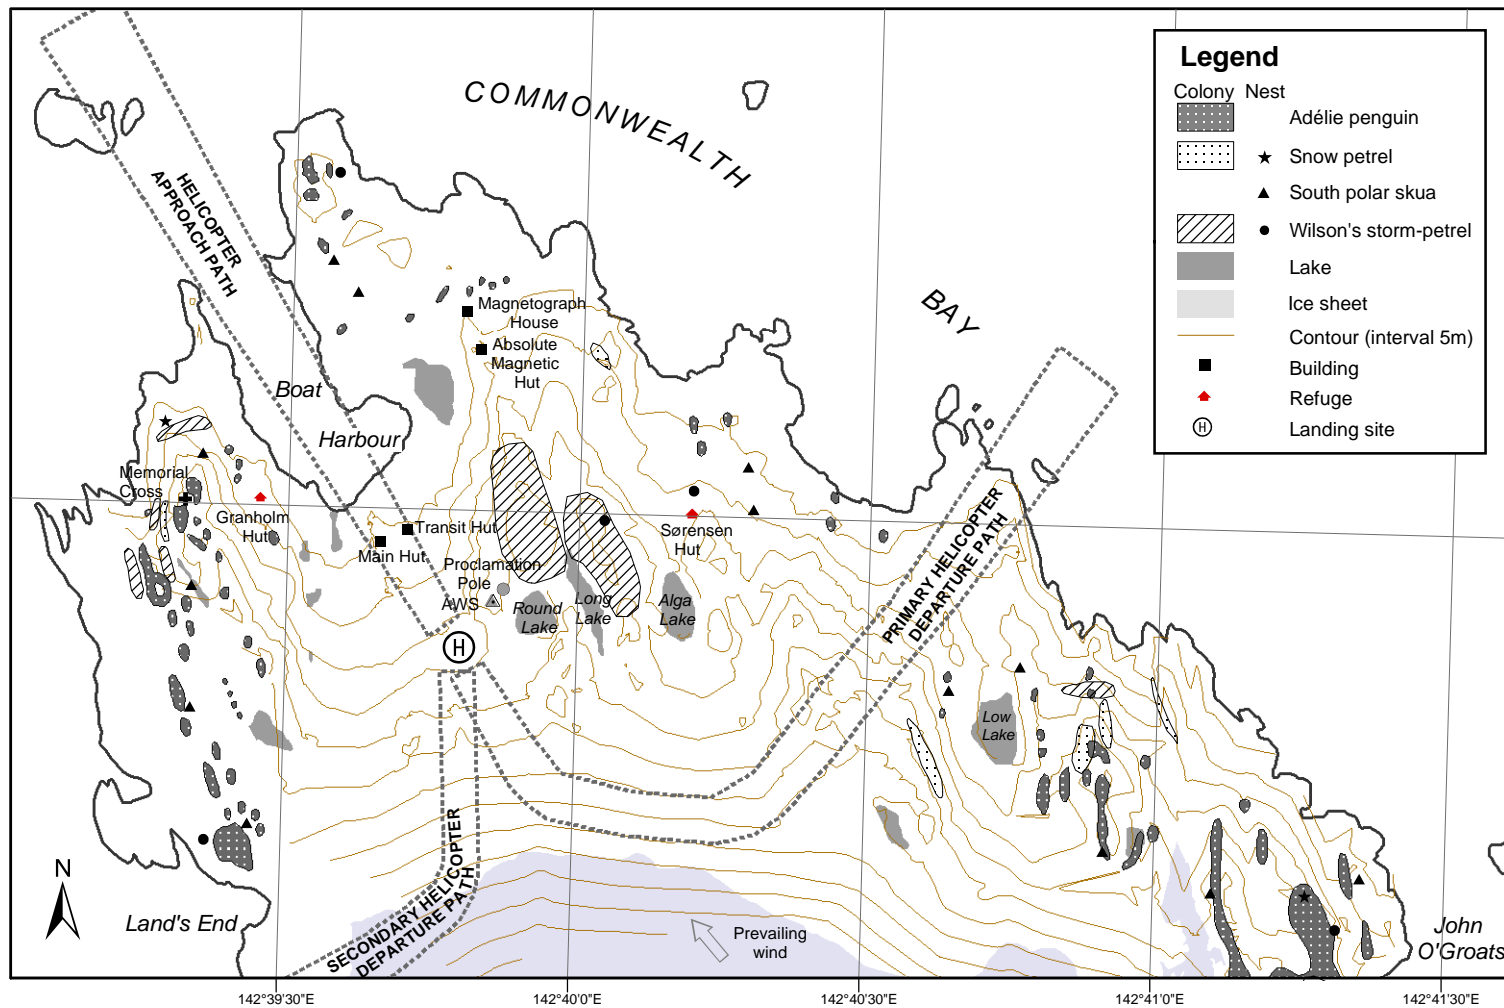

Map C Cape Denison Flight Paths and Bird Colonies

Legend

Colony Nest	
	Adélie penguin
	Snow petrel
	South polar skua
	Wilson's storm-petrel
	Lake
	Ice sheet
	Contour (interval 5m)
	Building
	Refuge
	Landing site

Horizontal Datum: WGS84
 Projection: UTM Zone 54

Produced by the Australian Antarctic Data Centre,
 Australian Antarctic Division,
 April 2003