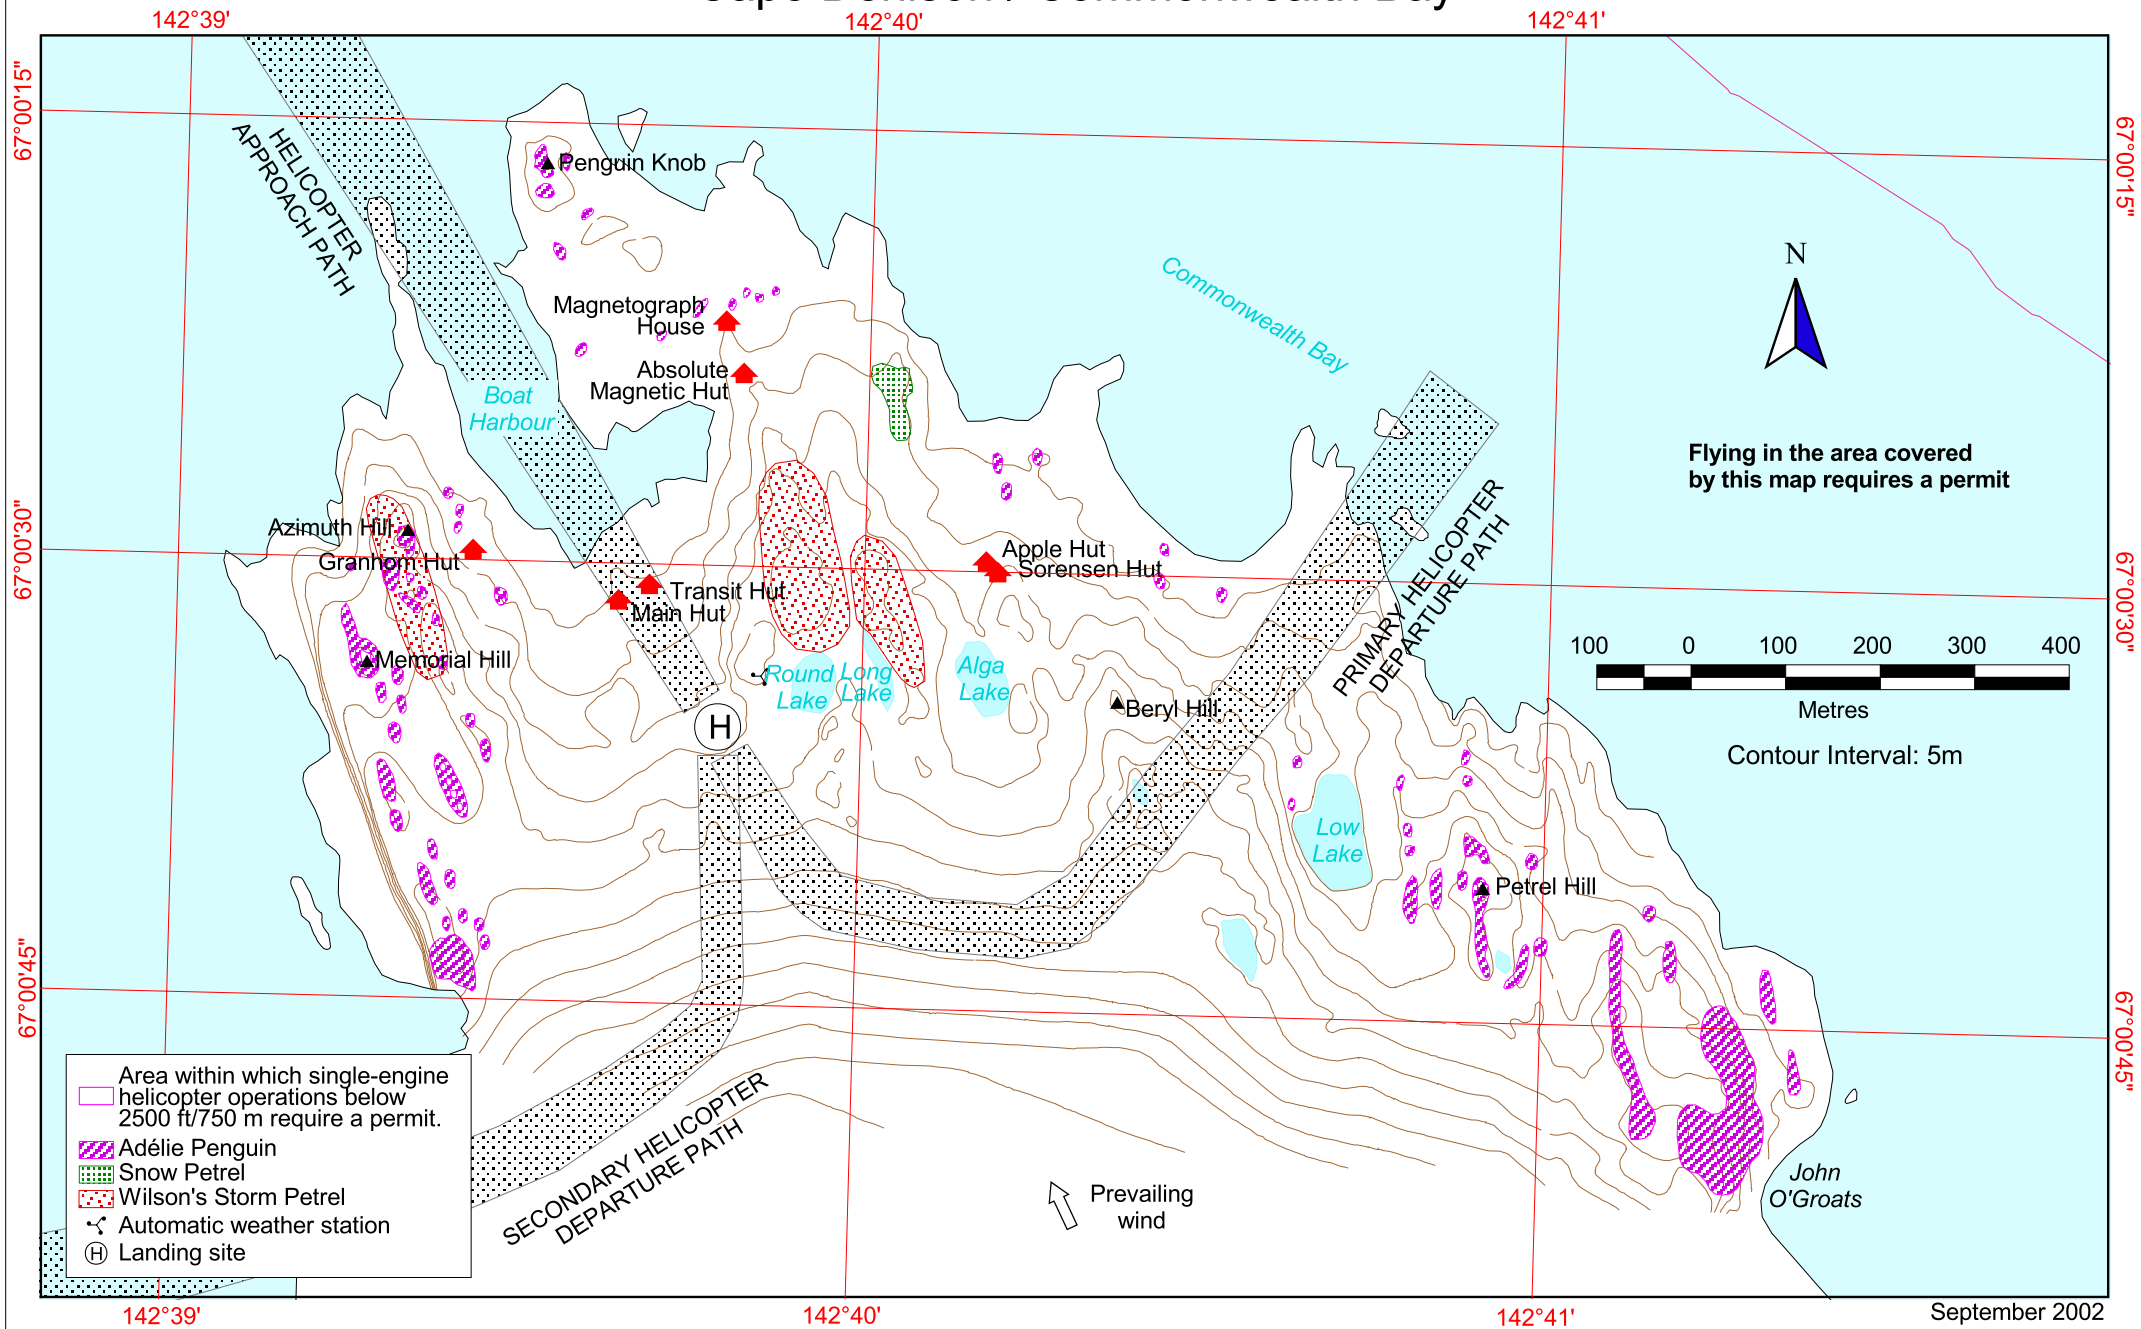

Cape Denison / Commonwealth Bay

- Area within which single-engine helicopter operations below 2500 ft/750 m require a permit.
- Adélie Penguin
- Snow Petrel
- Wilson's Storm Petrel
- Automatic weather station
- Landing site

Flying in the area covered by this map requires a permit