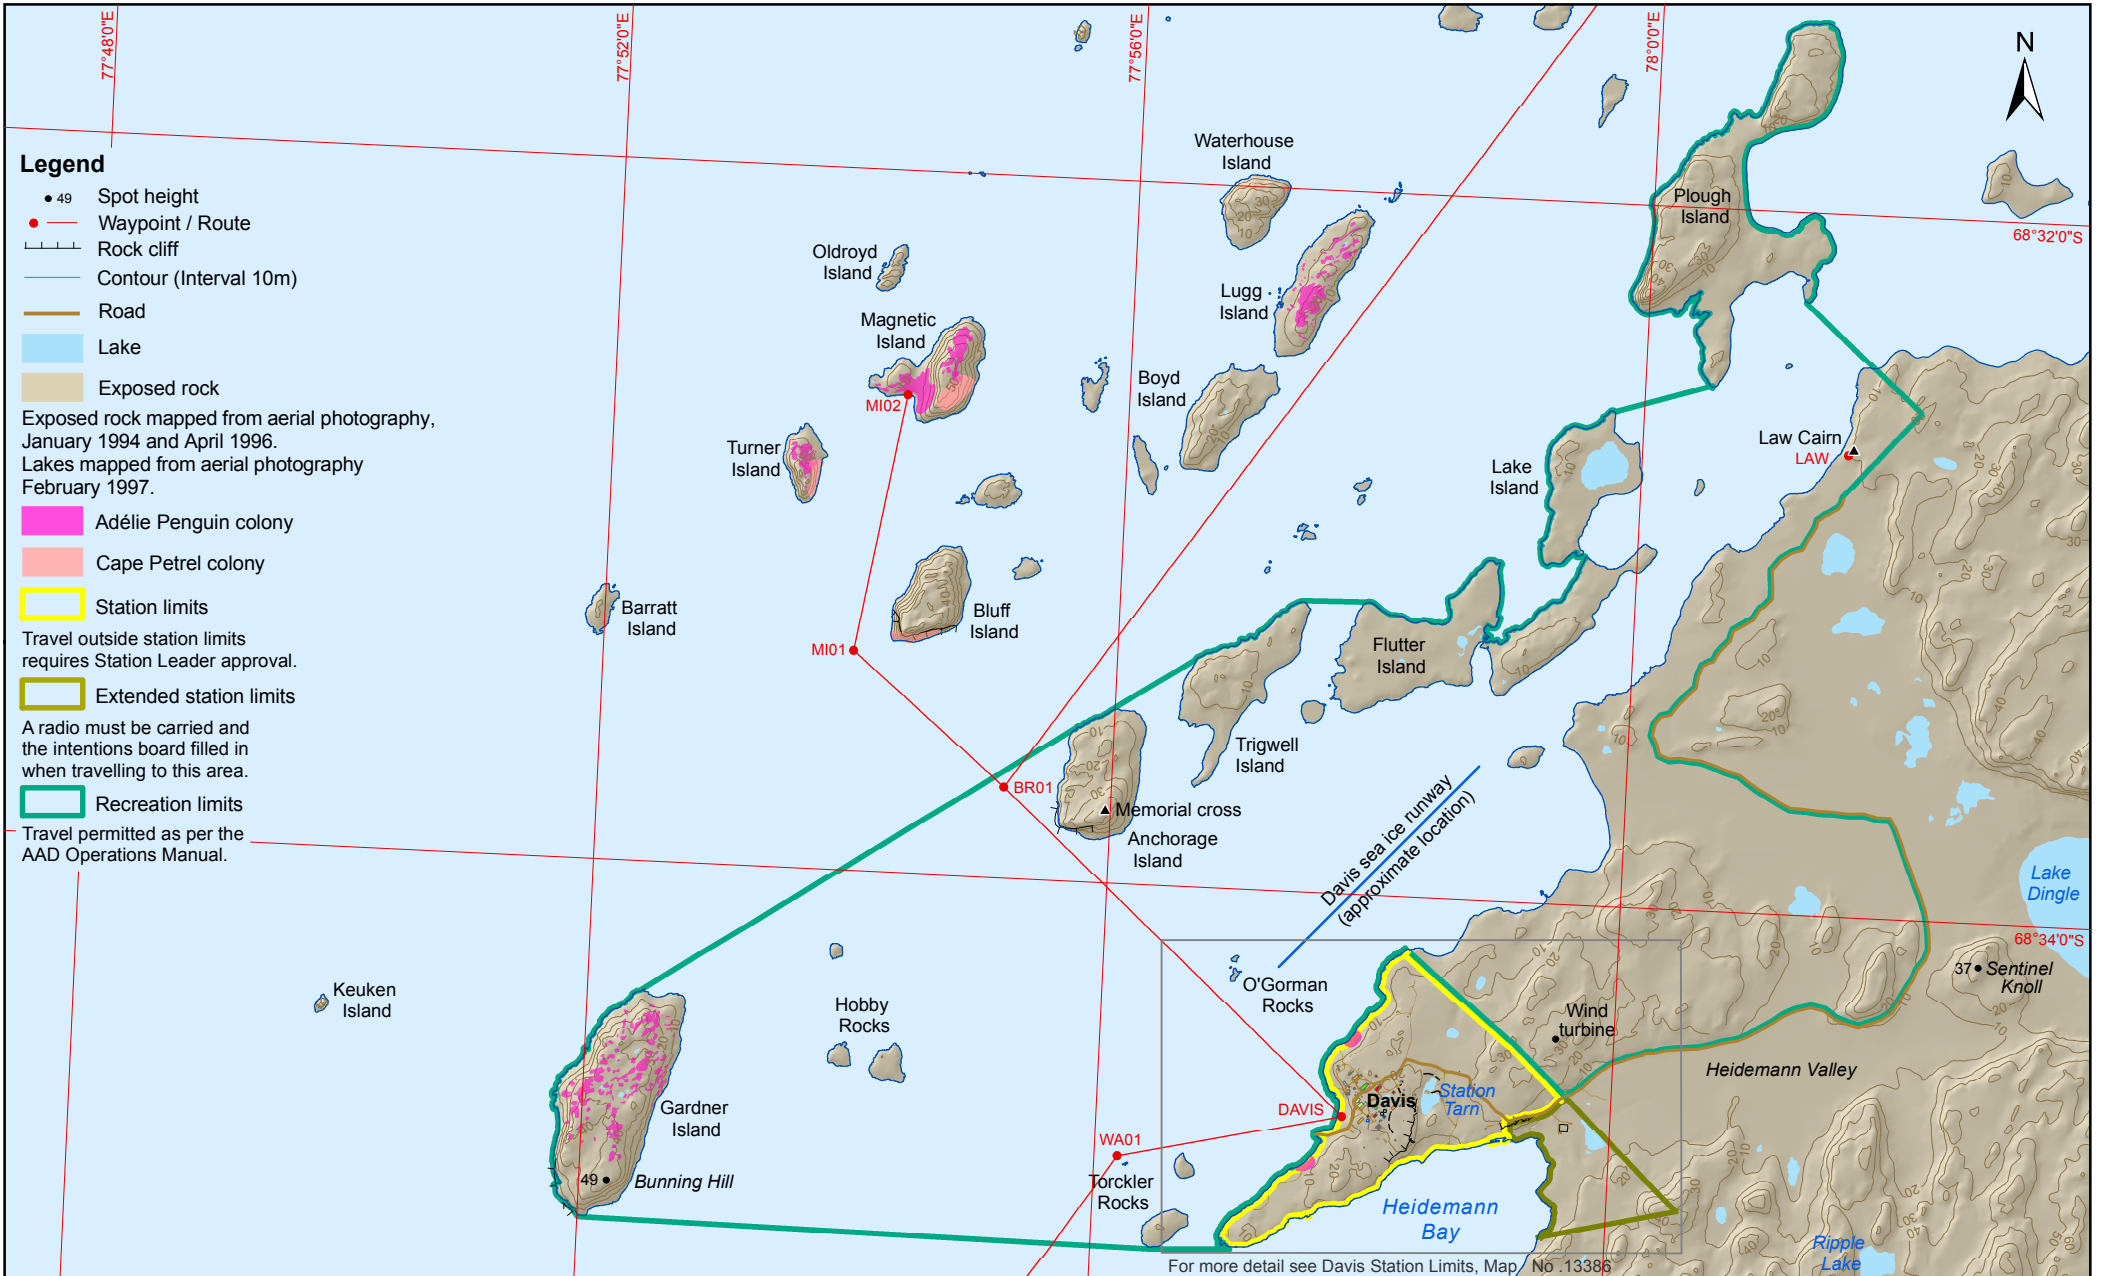

# DAVIS STATION

## RECREATION LIMITS

Australian Government

Department of the Environment and Water Resources

Australian Antarctic Division

Horizontal Datum: WGS84  
Projection: UTM Zone 43

Produced by the Australian Antarctic Data Centre, Oct 2007  
Map available at: <http://aadc-maps.aad.gov.au/aadc/mapcat/>  
Map Catalogue No. 13387