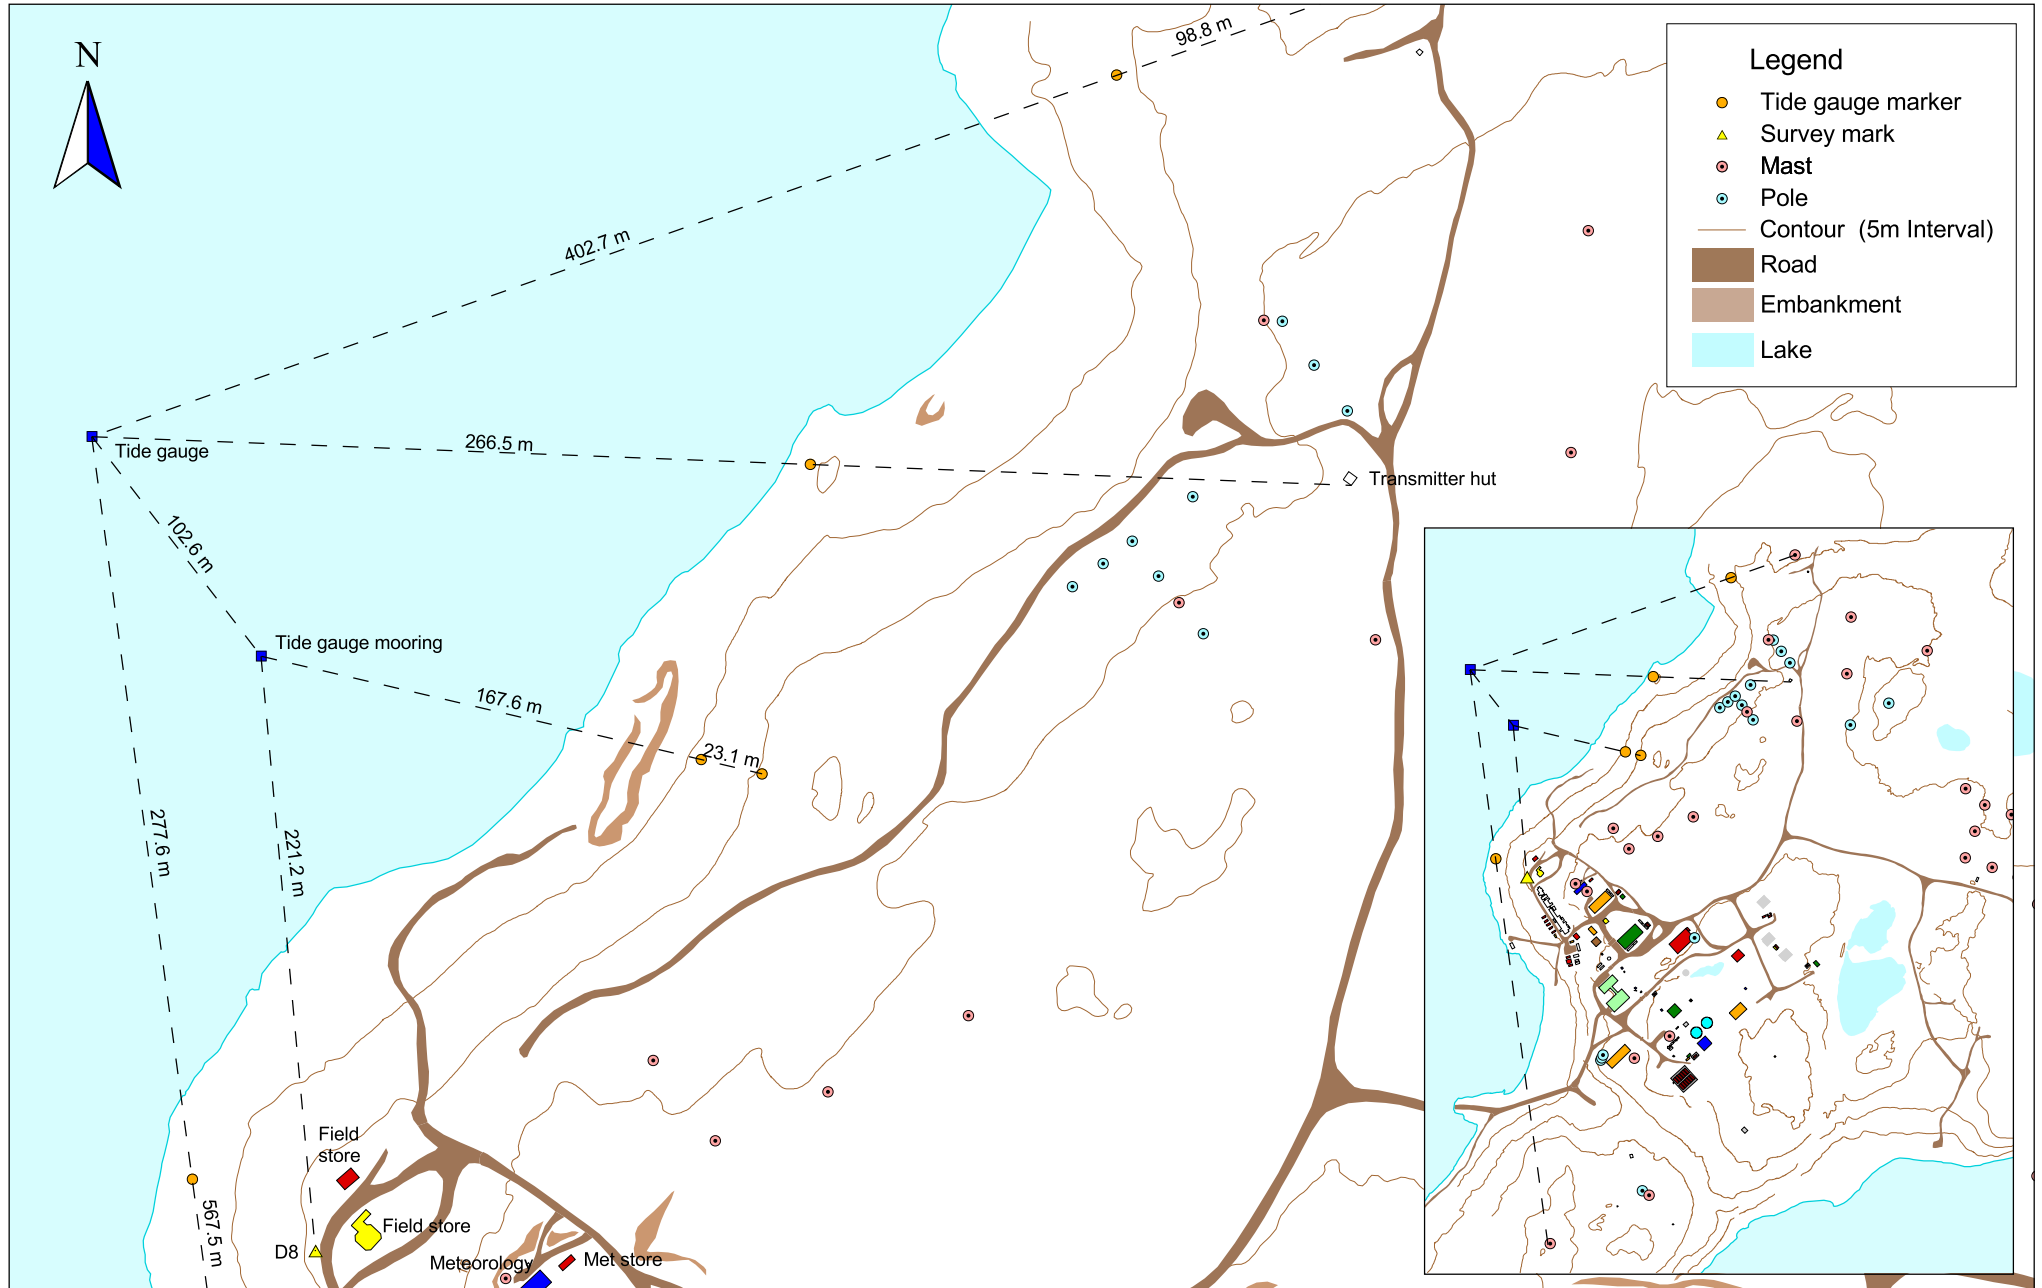

# DAVIS STATION

## TIDE GAUGE LOCATION

Australian Government  
Department of the Environment and Heritage  
Australian Antarctic Division

Horizontal Datum: WGS84  
Projection: UTM Zone 43

Produced by the Australian Antarctic Data Centre,  
April 2004. Map Catalogue No: 13065