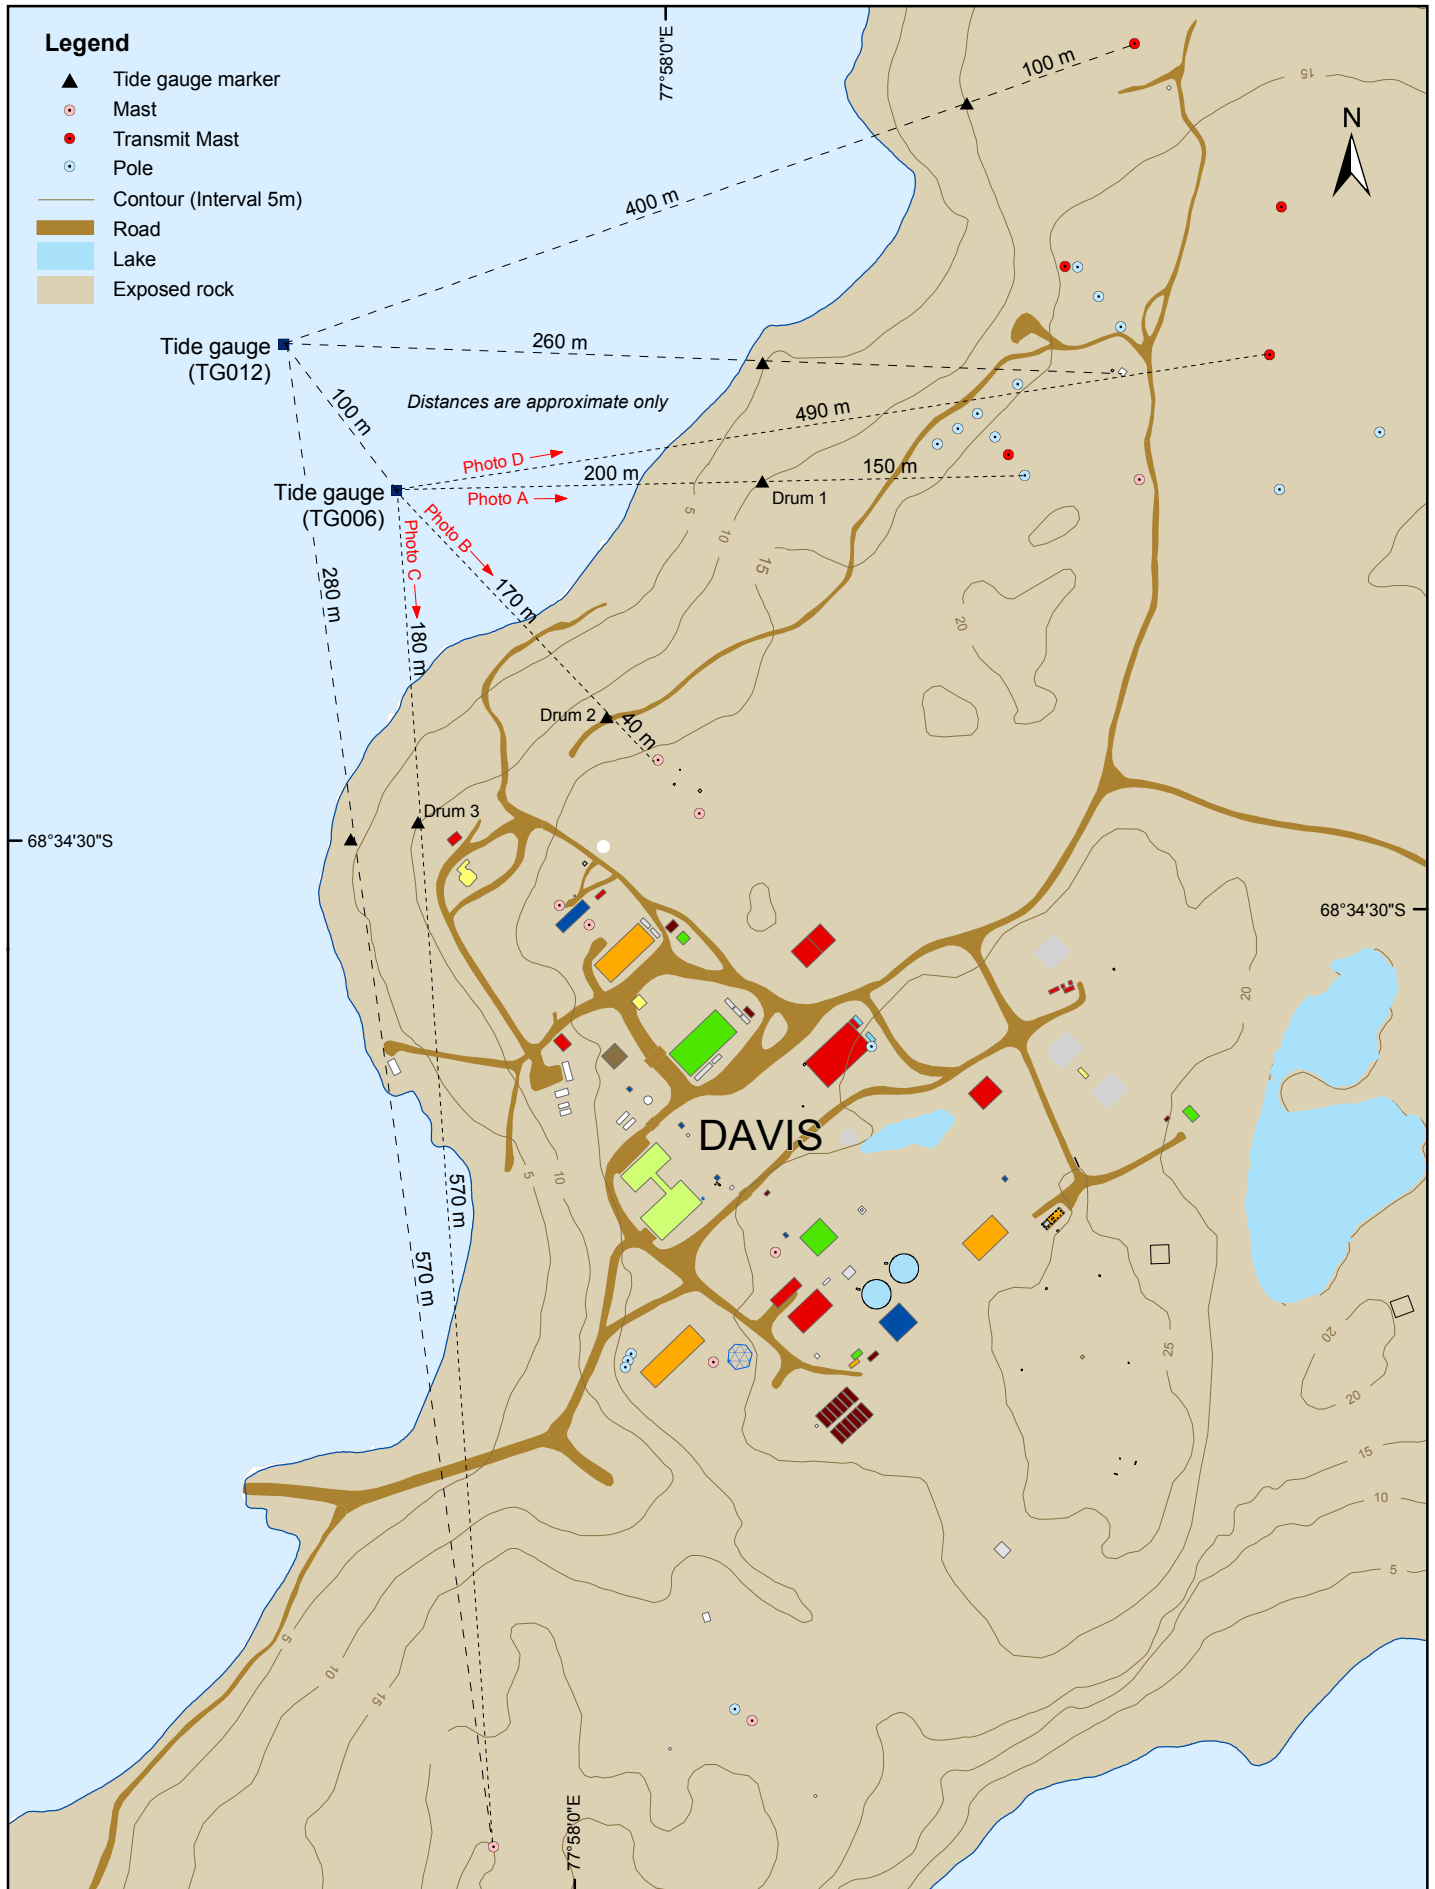

# DAVIS TIDE GAUGE LOCATIONS

Australian Government  
 Department of the Environment, Water, Heritage and the Arts  
 Australian Antarctic Division

Horizontal Datum: WGS84  
 Projection: UTM Zone 43

Produced by the Australian Antarctic Data Centre, June 2009  
 Map available at: <http://data.aad.gov.au/aadc/mapcat/>  
 Map Catalogue No. 13649.