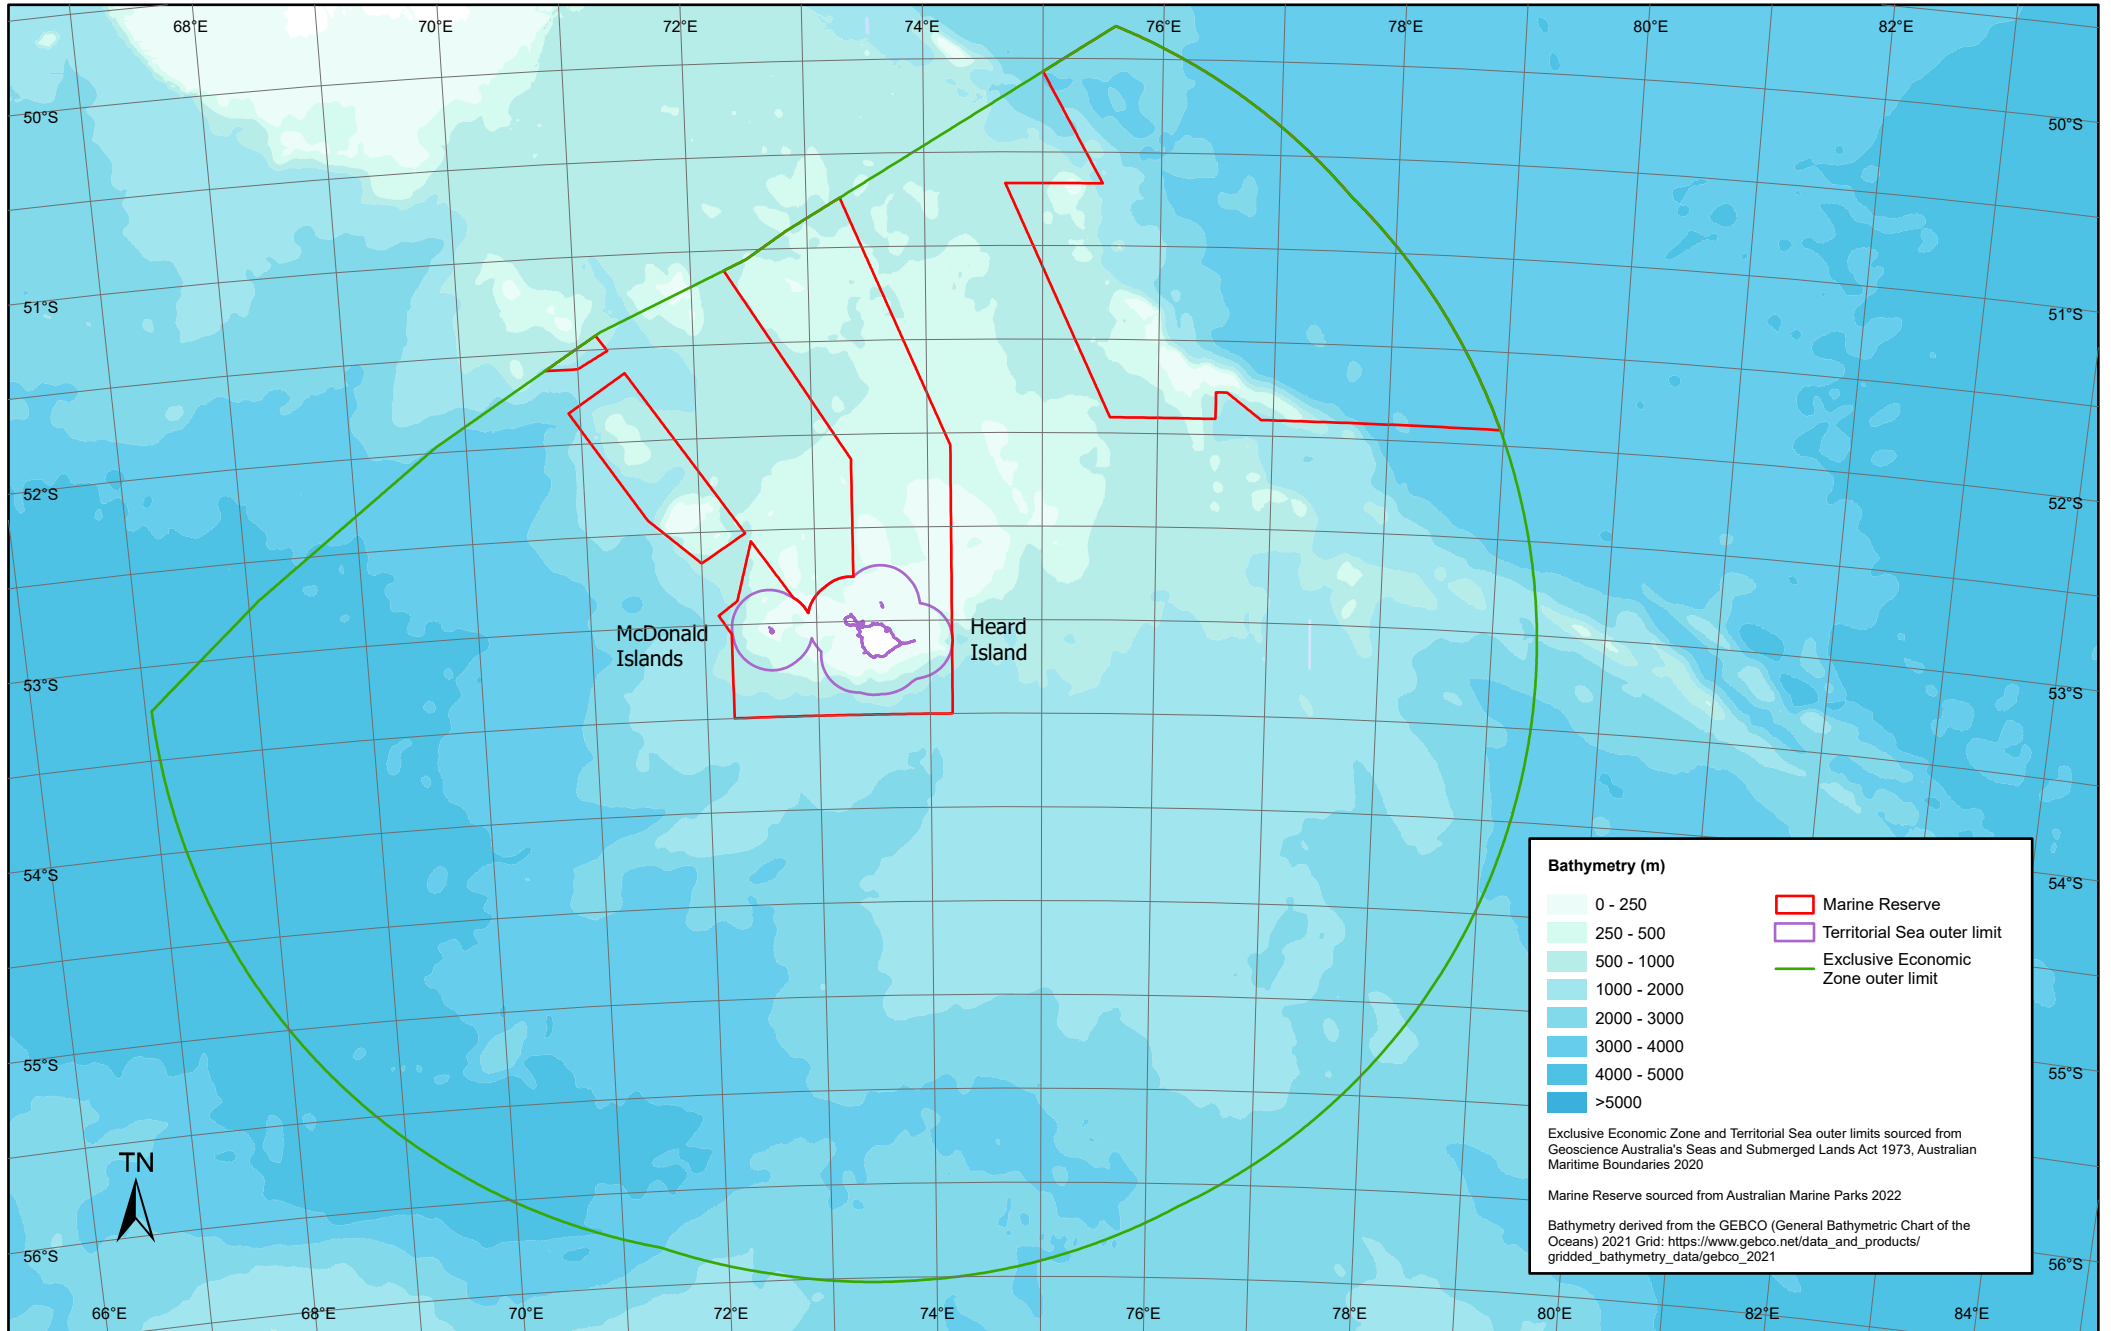

Heard Island and McDonald Islands Marine Reserve and Exclusive Economic Zone

Horizontal Datum: WGS84
 Projection: Gnomonic
 Centred on 74°51'E, 51°40'S
 Produced by the Australian Antarctic Data Centre, May 2023

Map available at: <http://data.aad.gov.au/aadc/mapcat/>
 Map Catalogue No. 15939
 © Commonwealth of Australia 2023